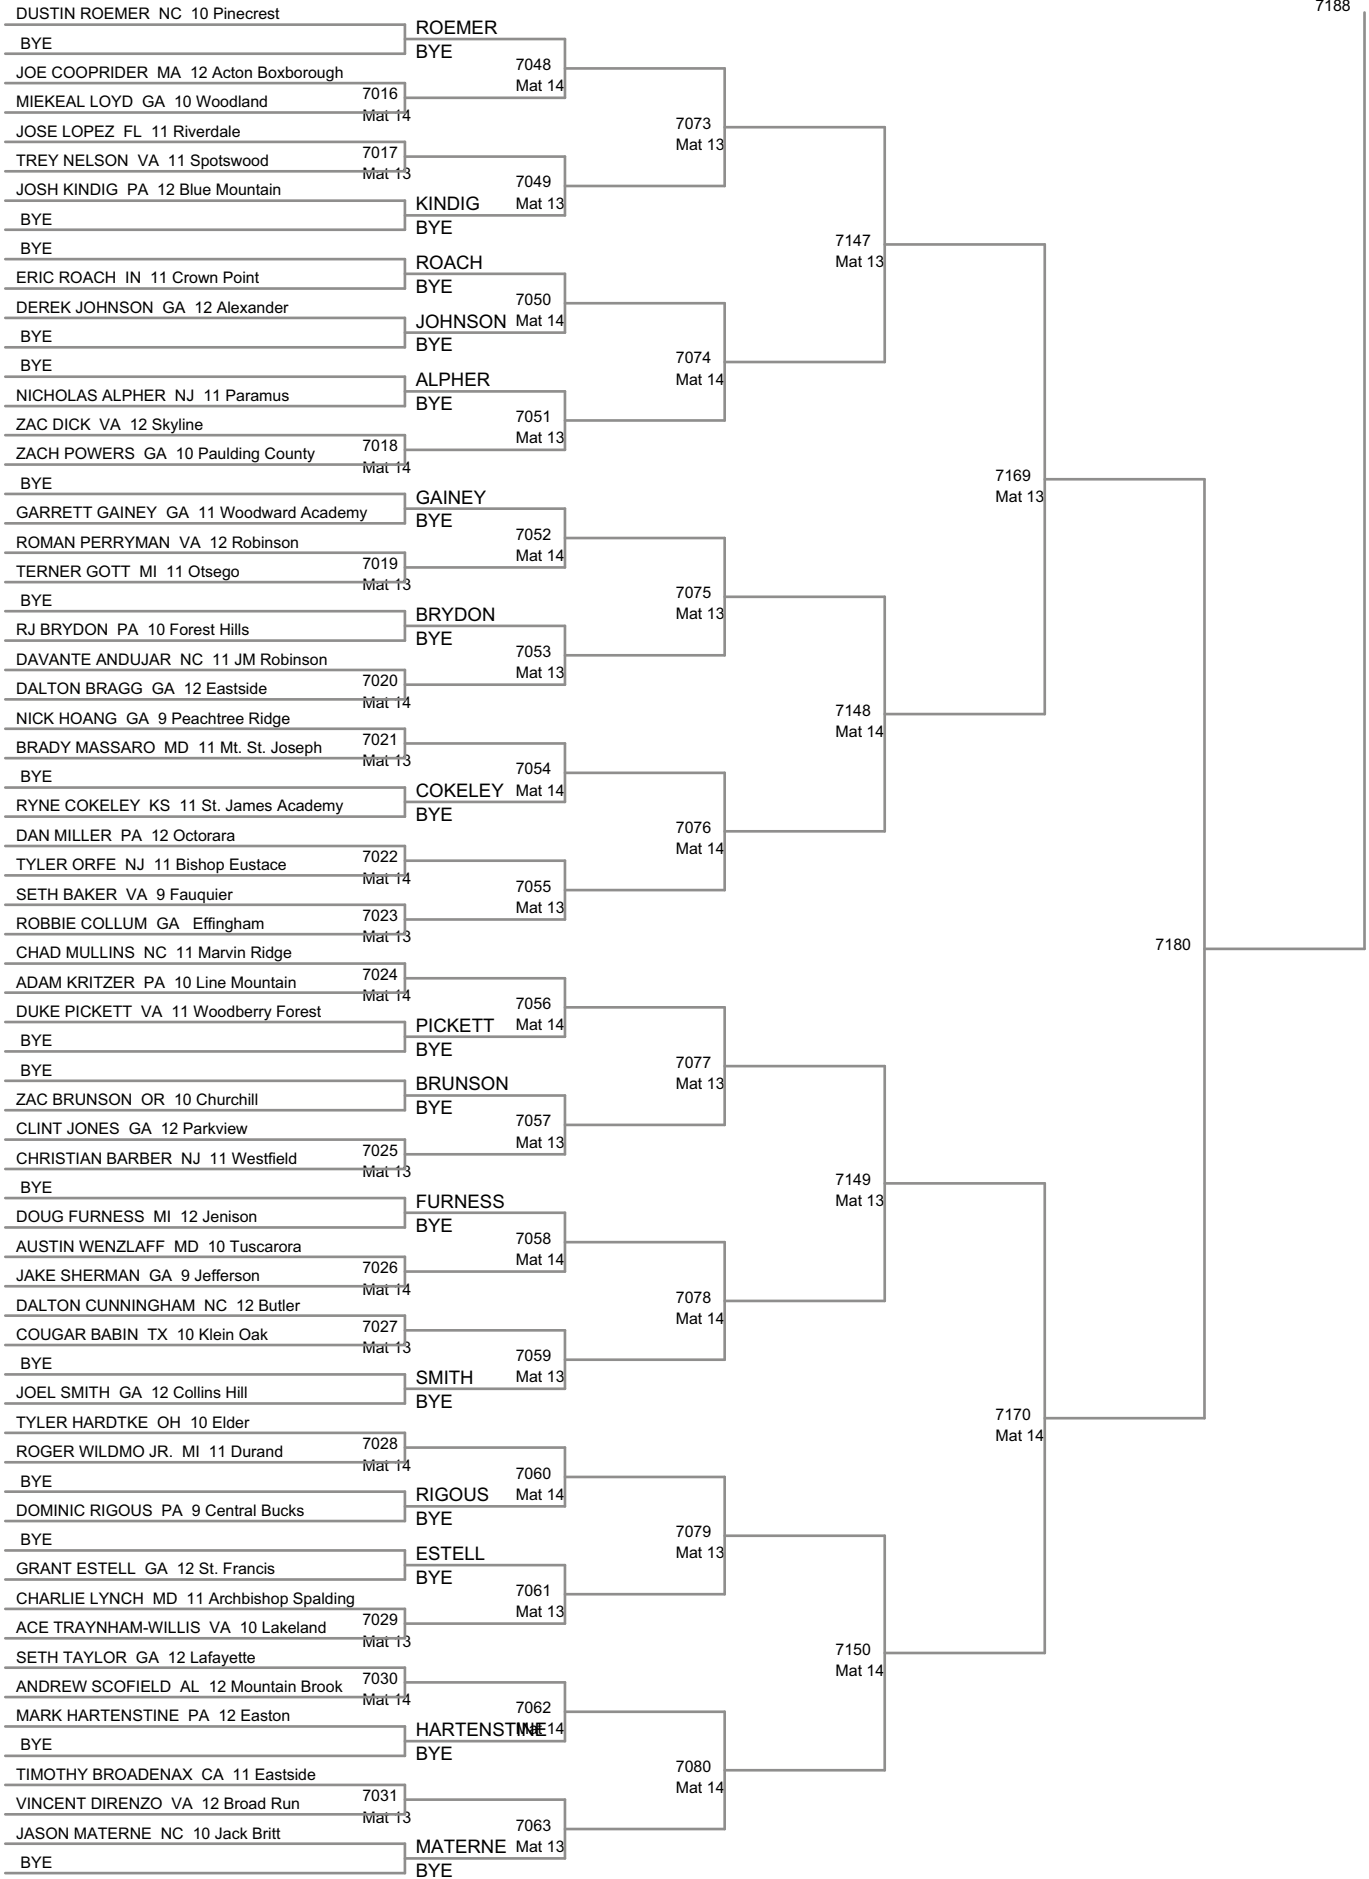

bout 5240 loser

2009 Super 32 HS 103-140 HS

135 Lbs

Champion

2009 Super 32 HS 103-140
HS

140 Lbs

Champion

bout 7183 loser
7186
5th Place

bout 7181 loser
7185
7th Place

3rd Place

7187