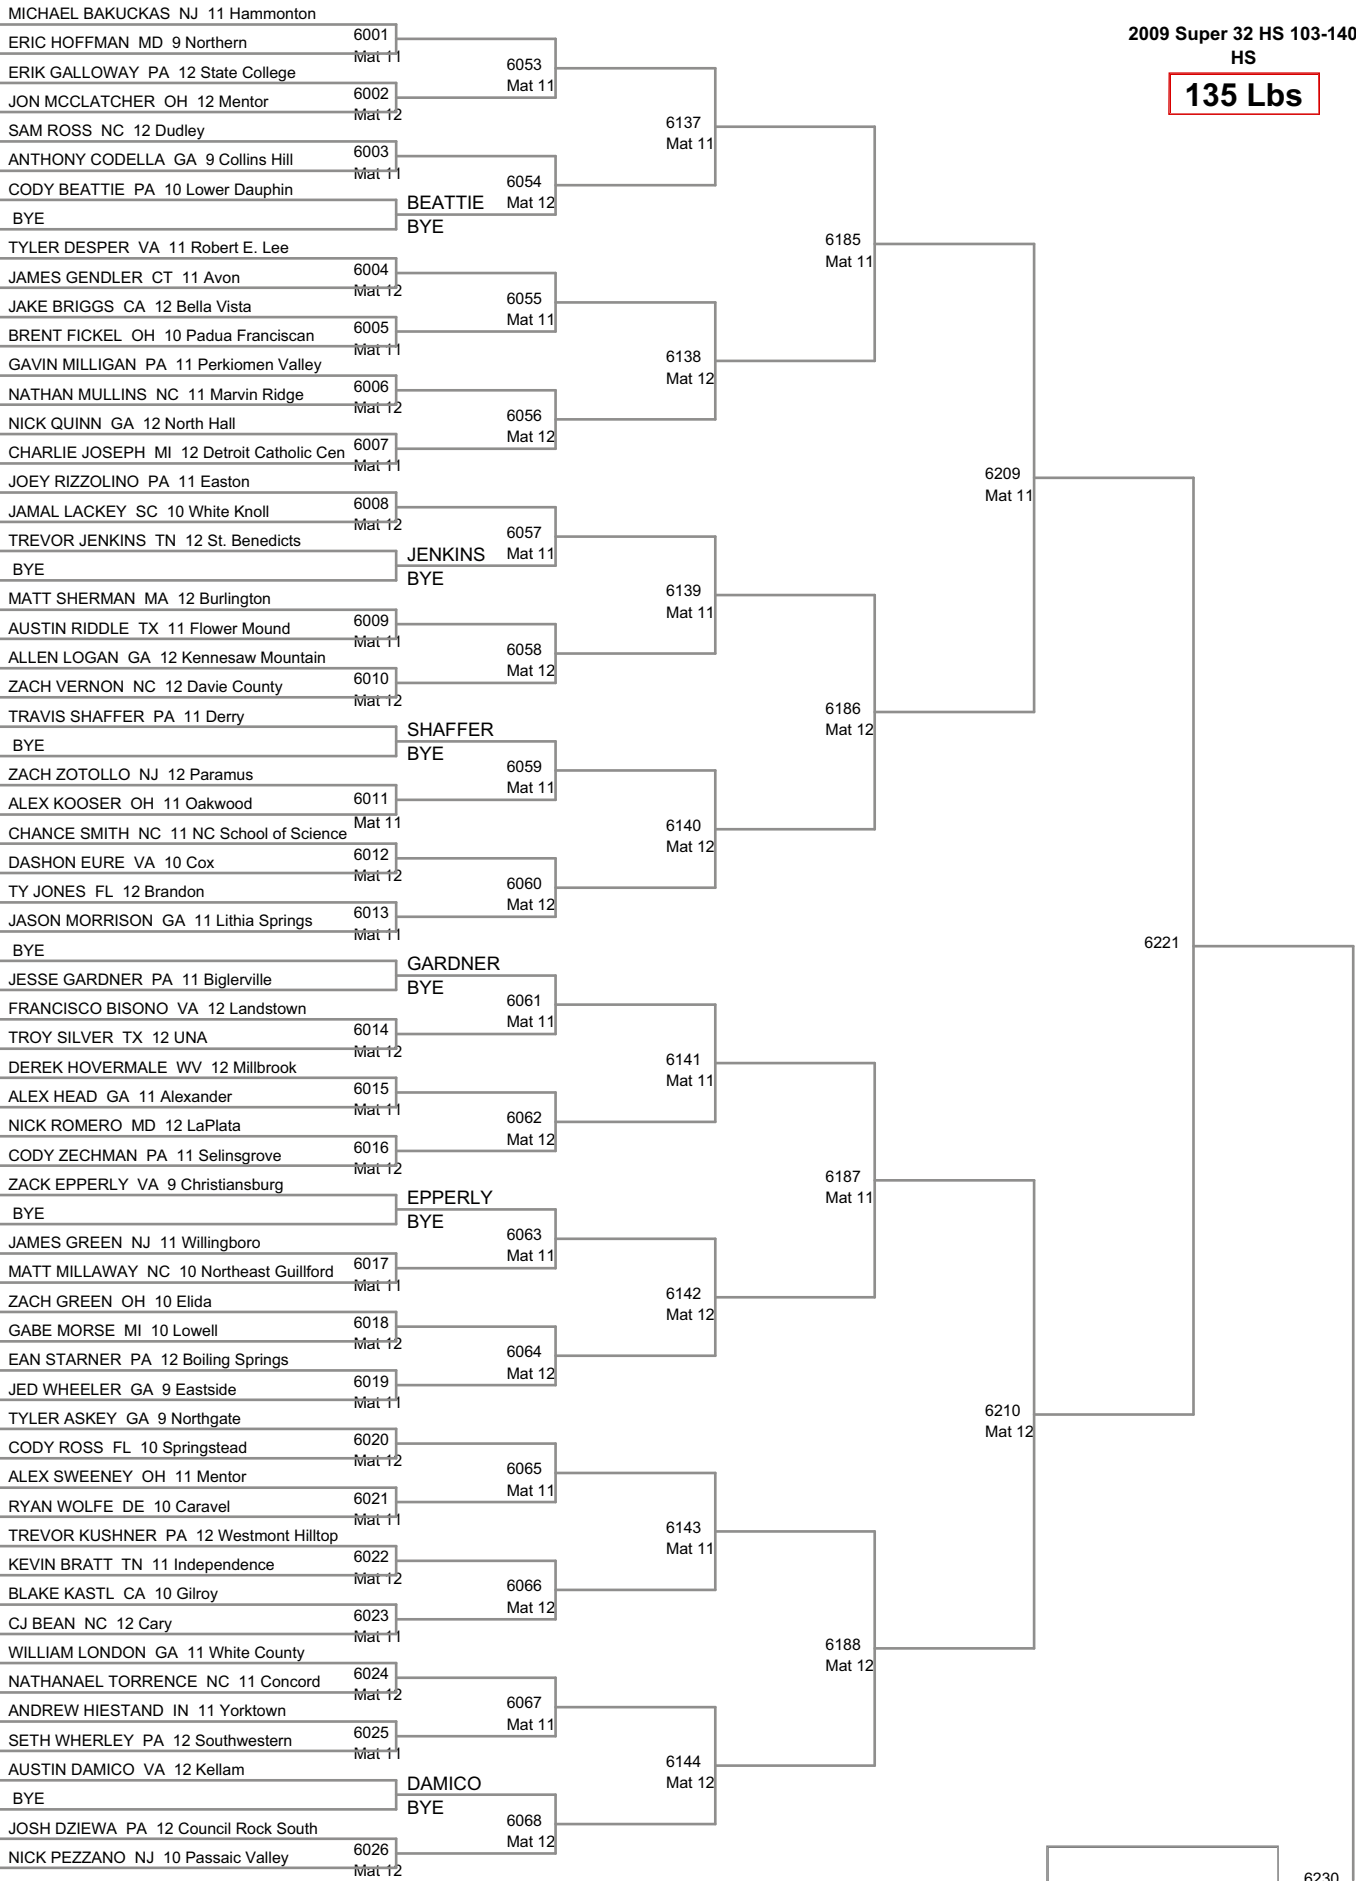

2009 Super 32 HS
103-140

103 Lbs

Champion

2009 Super 32 HS 103-140
HS

112 Lbs

2009 Super 32 HS 103-140
HS

119 Lbs

2009 Super 32 HS 103-140 HS

125 Lbs

Champion

2009 Super 32 HS 103-140
HS

130 Lbs

Champion

bout 5241 loser
5244
5th Place

bout 5239 loser
5243
7th Place

bout 5242 loser

bout 5240 loser

2009 Super 32 HS 103-140 HS

135 Lbs

Champion

2009 Super 32 HS 103-140
HS

140 Lbs

Champion

bout 7183 loser
7186
5th Place

bout 7181 loser
7185
7th Place

3rd Place

7187