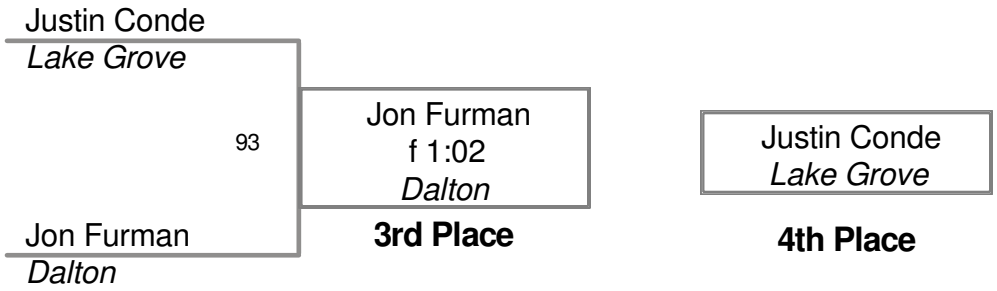

96 Lbs

Joe Gomez
L.I. Lutheran
BYE

Joe Gomez
BYE

BYE
BYE

BYE
BYE

BYE
BYE

BYE
BYE

Joe Gomez
L.I. Lutheran

Champion

2nd Place

3rd Place

103 Lbs

Lexington_Holiday Div.

112 Lbs

Lexington_Holiday Div.

119 Lbs