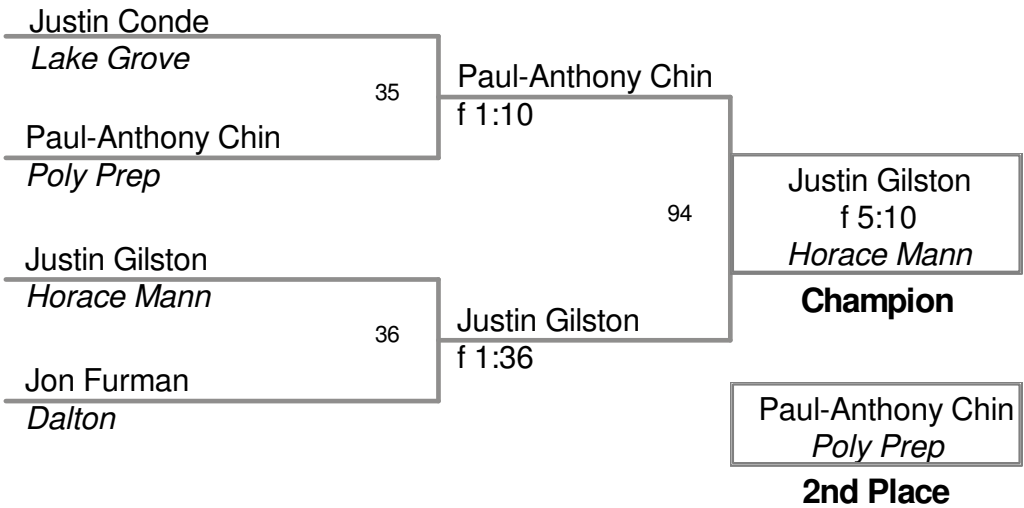

96 Lbs

Joe Gomez
L.I. Lutheran
BYE

Joe Gomez
BYE

BYE
BYE

BYE
BYE

BYE
BYE

BYE
BYE

Joe Gomez
L.I. Lutheran

Champion

2nd Place

3rd Place

103 Lbs

Lexington_Holiday Div.

112 Lbs

Lexington_Holiday Div.

119 Lbs