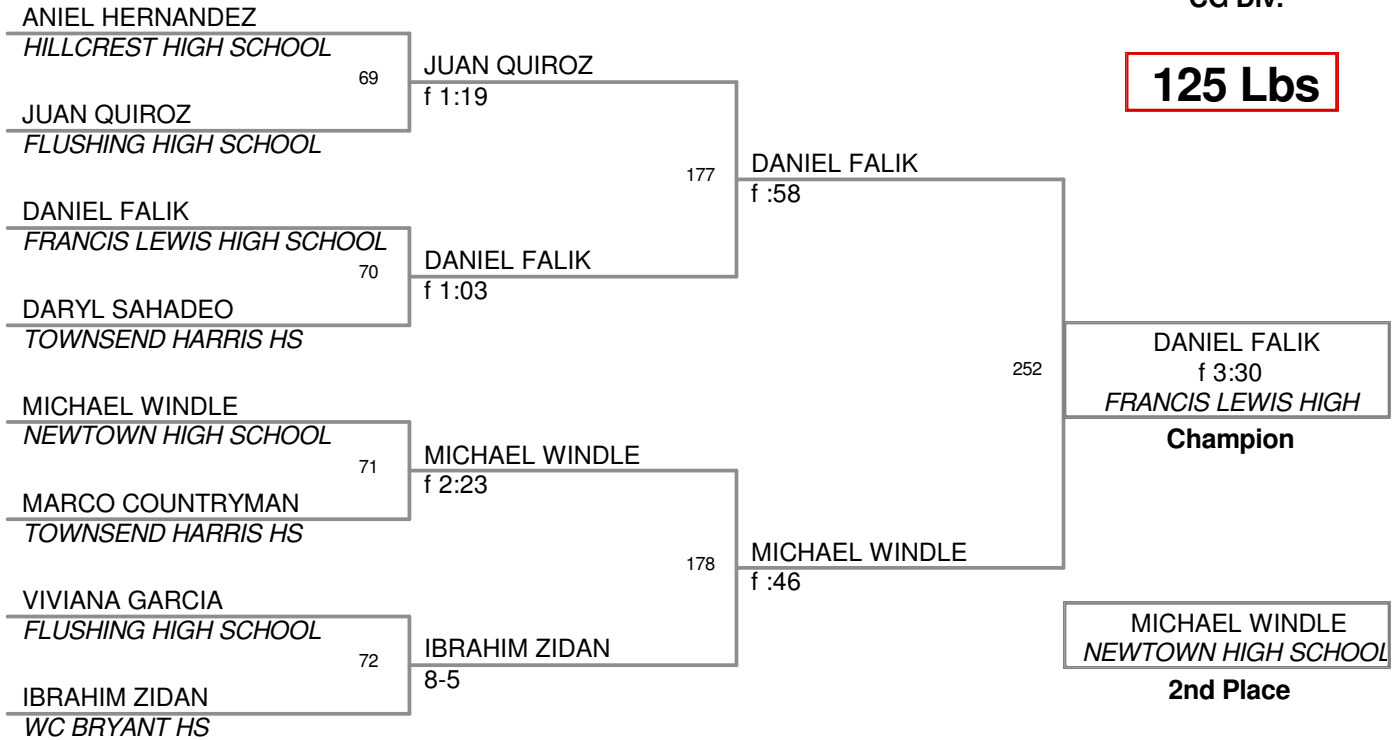

CG Div.

125 Lbs