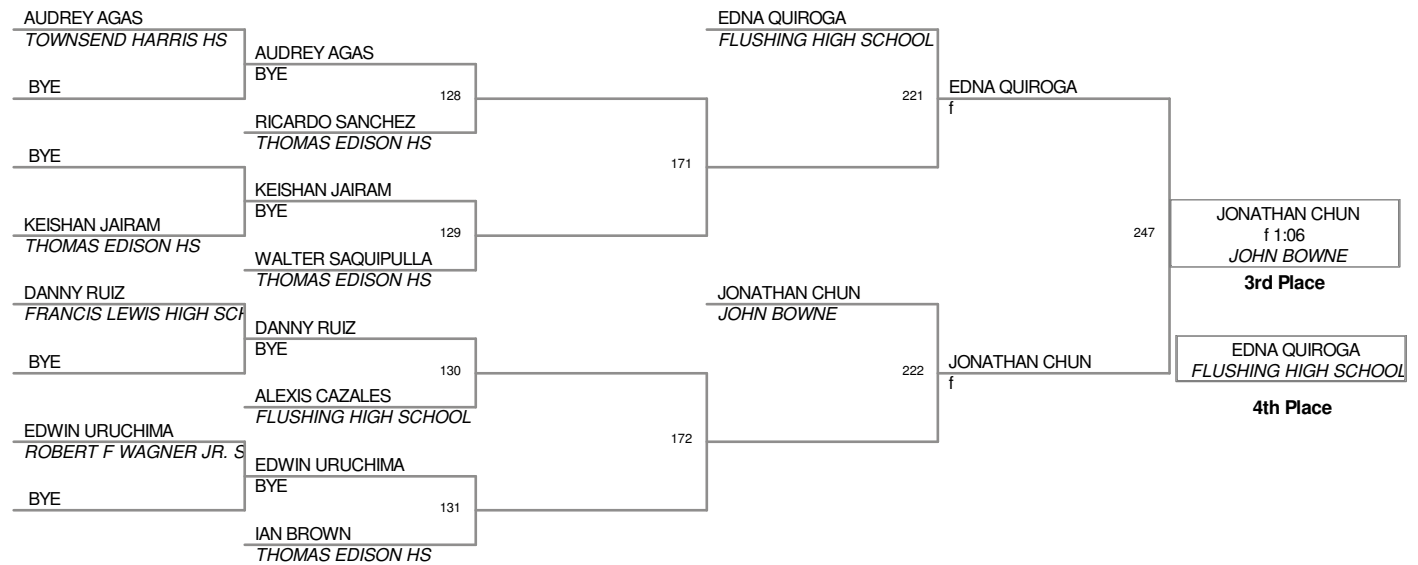

BYE

BYE

JUSTIN
RODRIGUEZ
QUEENS

Champion

IRENE GJOKA
LONG ISLAND
CITY BULLDOGS

2nd Place

3rd Place

112 Lbs