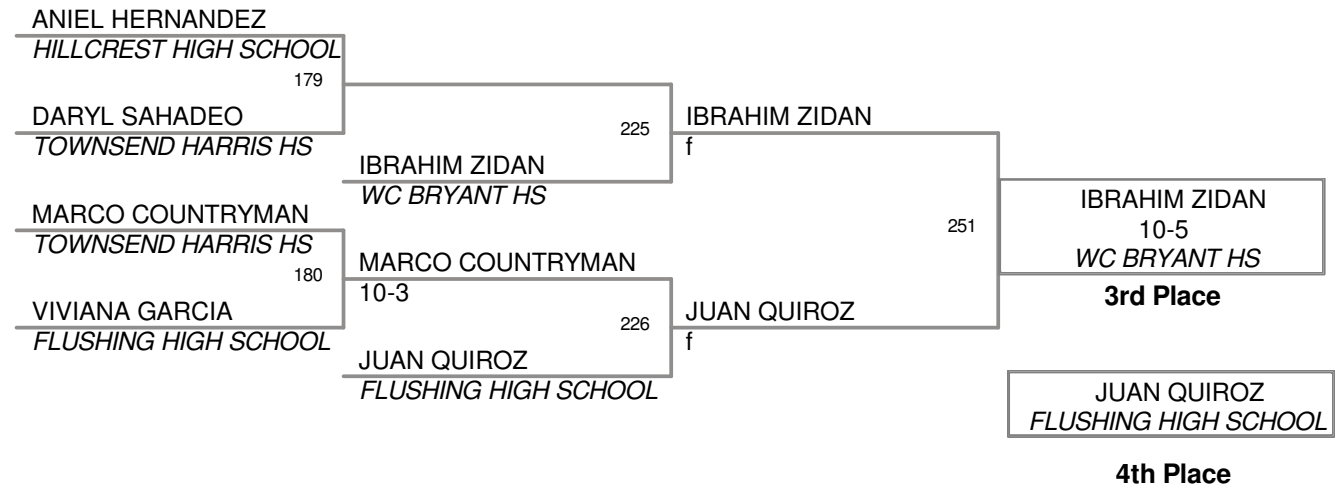

CG Div.

125 Lbs