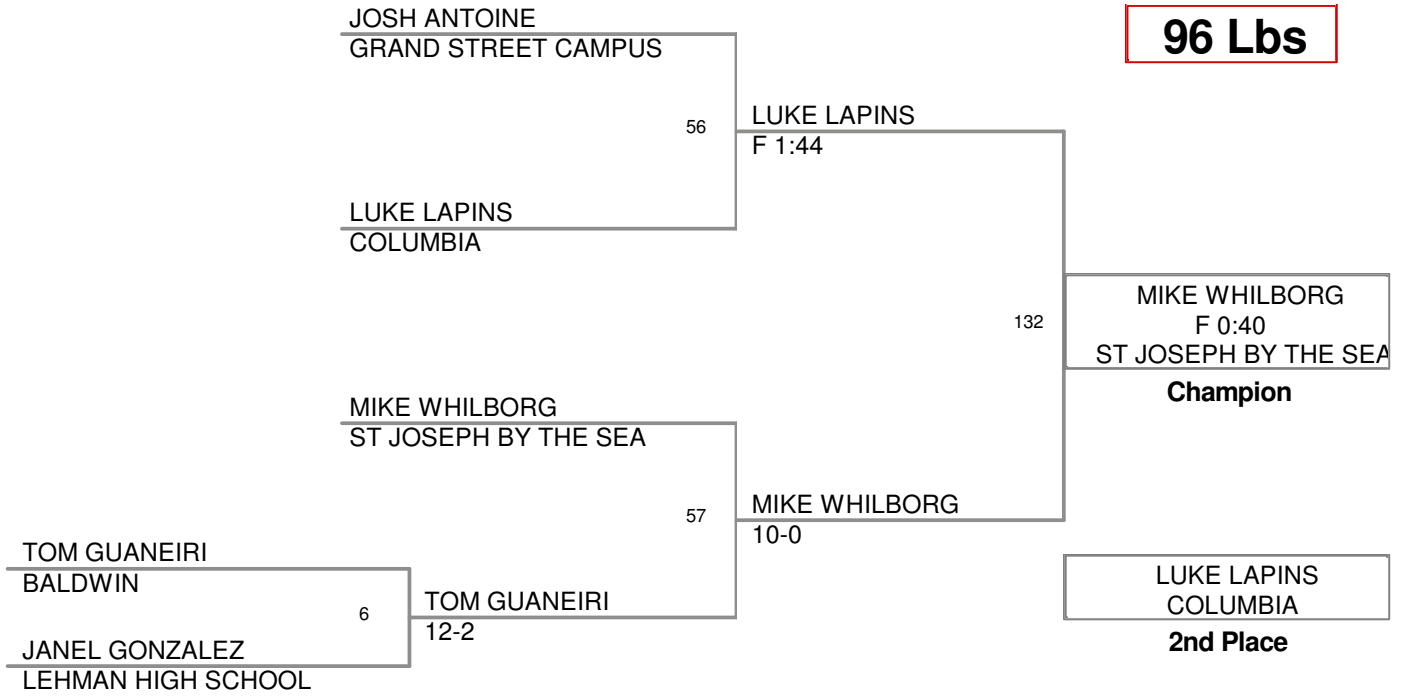

**PSAL Holiday  
Tournament**

**Top Team Scores (All  
Scorers)**

<u>Plc</u>	<u>Points</u>	<u>Team</u>	<u>CH</u>	<u>CONS</u>
1	252.5	COLUMBIA	-	-
2	129	MOUNT ST. MICHAEL	-	-
3	106	ST JOSEPH BY THE SEA	-	-
4	90	MADISON	-	-
5	86	LEHMAN HIGH SCHOOL	-	-
6	78	GRAND STREET CAMPUS	-	-
7	77	MONSIGNOR FARRELL GOLD	-	-
8	60	SUSAN E. WAGNER	-	-
9	54	BRONX SCIENCE	-	-
10	47	COLLEGIATE SCHOOL	-	-
11	22	FRANCIS LEWIS HIGH SCHOOL	-	-
12	18	BALDWIN	-	-

**96 Lbs**

PSAL\_Holiday Div.

**103 Lbs**

**112 Lbs**

**119 Lbs**

**125 Lbs**

**130 Lbs**

**135 Lbs**

**140 Lbs**

**145 Lbs**

**152 Lbs**

**160 Lbs**

**171 Lbs**

**189 Lbs**

**215 Lbs**

**285 Lbs**