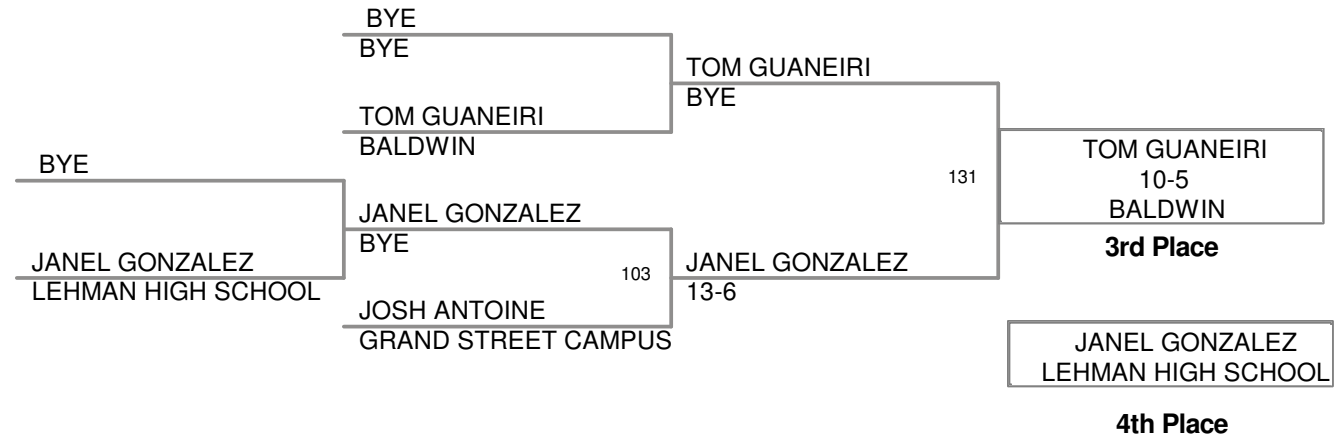

**PSAL Holiday  
Tournament**

**Top Team Scores (All  
Scorers)**

<u>Plc</u>	<u>Points</u>	<u>Team</u>	<u>CH</u>	<u>CONS</u>
1	252.5	COLUMBIA	-	-
2	129	MOUNT ST. MICHAEL	-	-
3	106	ST JOSEPH BY THE SEA	-	-
4	90	MADISON	-	-
5	86	LEHMAN HIGH SCHOOL	-	-
6	78	GRAND STREET CAMPUS	-	-
7	77	MONSIGNOR FARRELL GOLD	-	-
8	60	SUSAN E. WAGNER	-	-
9	54	BRONX SCIENCE	-	-
10	47	COLLEGIATE SCHOOL	-	-
11	22	FRANCIS LEWIS HIGH SCHOOL	-	-
12	18	BALDWIN	-	-

**96 Lbs**

PSAL\_Holiday Div.

**103 Lbs**

**112 Lbs**

**119 Lbs**

**125 Lbs**

**130 Lbs**

**135 Lbs**