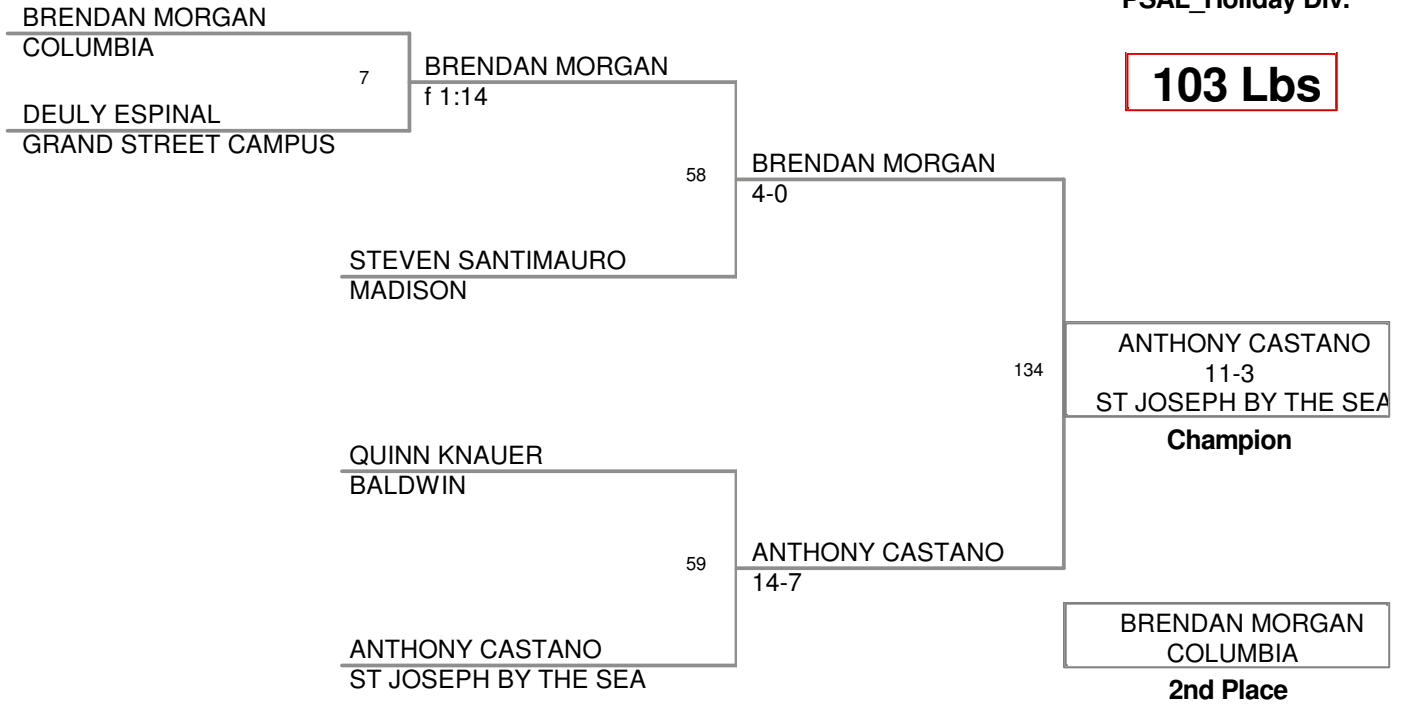

**PSAL Holiday  
Tournament**

**Top Team Scores (All  
Scorers)**

<u>Plc</u>	<u>Points</u>	<u>Team</u>	<u>CH</u>	<u>CONS</u>
1	252.5	COLUMBIA	-	-
2	129	MOUNT ST. MICHAEL	-	-
3	106	ST JOSEPH BY THE SEA	-	-
4	90	MADISON	-	-
5	86	LEHMAN HIGH SCHOOL	-	-
6	78	GRAND STREET CAMPUS	-	-
7	77	MONSIGNOR FARRELL GOLD	-	-
8	60	SUSAN E. WAGNER	-	-
9	54	BRONX SCIENCE	-	-
10	47	COLLEGIATE SCHOOL	-	-
11	22	FRANCIS LEWIS HIGH SCHOOL	-	-
12	18	BALDWIN	-	-

**96 Lbs**

PSAL\_Holiday Div.

**103 Lbs**

**112 Lbs**

**119 Lbs**

**125 Lbs**

**130 Lbs**

**135 Lbs**

**140 Lbs**

**145 Lbs**

**152 Lbs**

**160 Lbs**

**171 Lbs**

**189 Lbs**

**215 Lbs**

**285 Lbs**