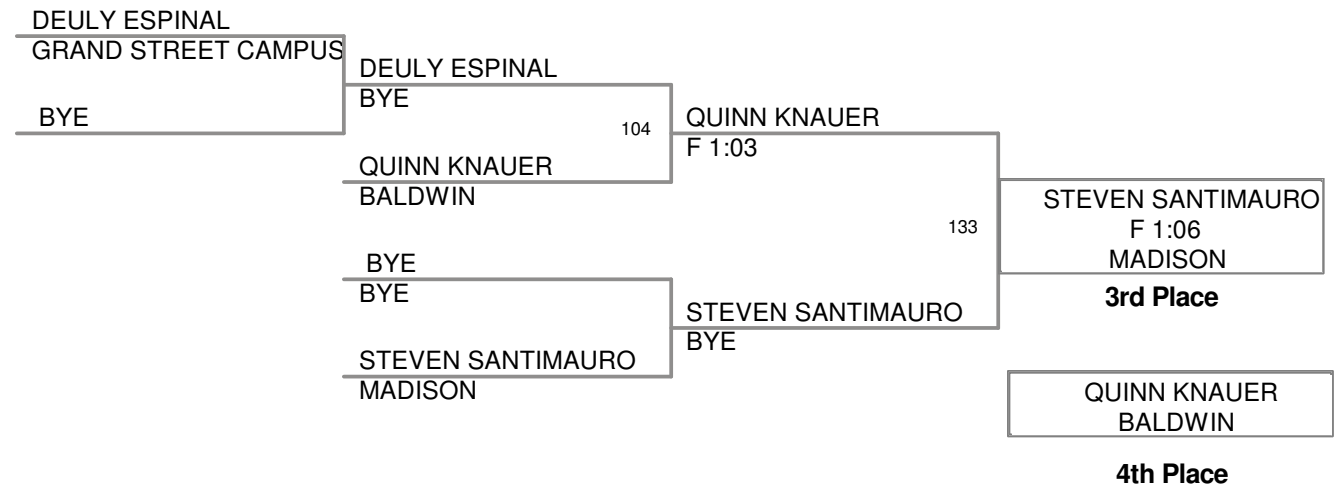

**PSAL Holiday  
Tournament**

**Top Team Scores (All  
Scorers)**

<u>Plc</u>	<u>Points</u>	<u>Team</u>	<u>CH</u>	<u>CONS</u>
1	252.5	COLUMBIA	-	-
2	129	MOUNT ST. MICHAEL	-	-
3	106	ST JOSEPH BY THE SEA	-	-
4	90	MADISON	-	-
5	86	LEHMAN HIGH SCHOOL	-	-
6	78	GRAND STREET CAMPUS	-	-
7	77	MONSIGNOR FARRELL GOLD	-	-
8	60	SUSAN E. WAGNER	-	-
9	54	BRONX SCIENCE	-	-
10	47	COLLEGIATE SCHOOL	-	-
11	22	FRANCIS LEWIS HIGH SCHOOL	-	-
12	18	BALDWIN	-	-

**96 Lbs**

PSAL\_Holiday Div.

**103 Lbs**

**112 Lbs**

**119 Lbs**

**125 Lbs**

**130 Lbs**

**135 Lbs**