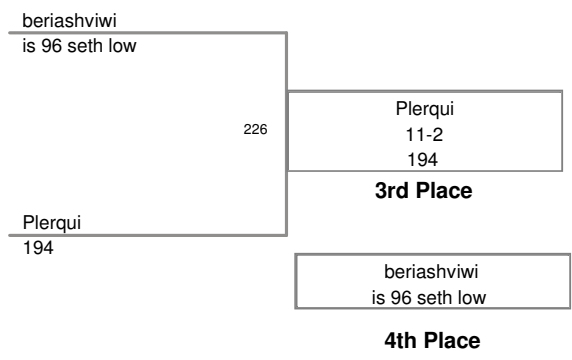

2009 Beat The Streets MS
Novice

86 Lbs