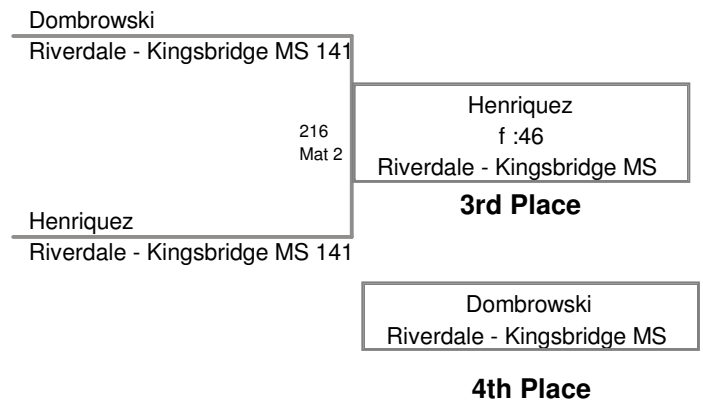

2009 Beat The Streets MS  
Novice

**155 Lbs**

2009 Beat The Streets MS Novice

**170 Lbs**

2009 Beat The Streets MS Novice

**185 Lbs**

2009 Beat The Streets MS  
Novice

**888 Lbs**

2009 Beat The Streets  
MS Novice

**999 Lbs**