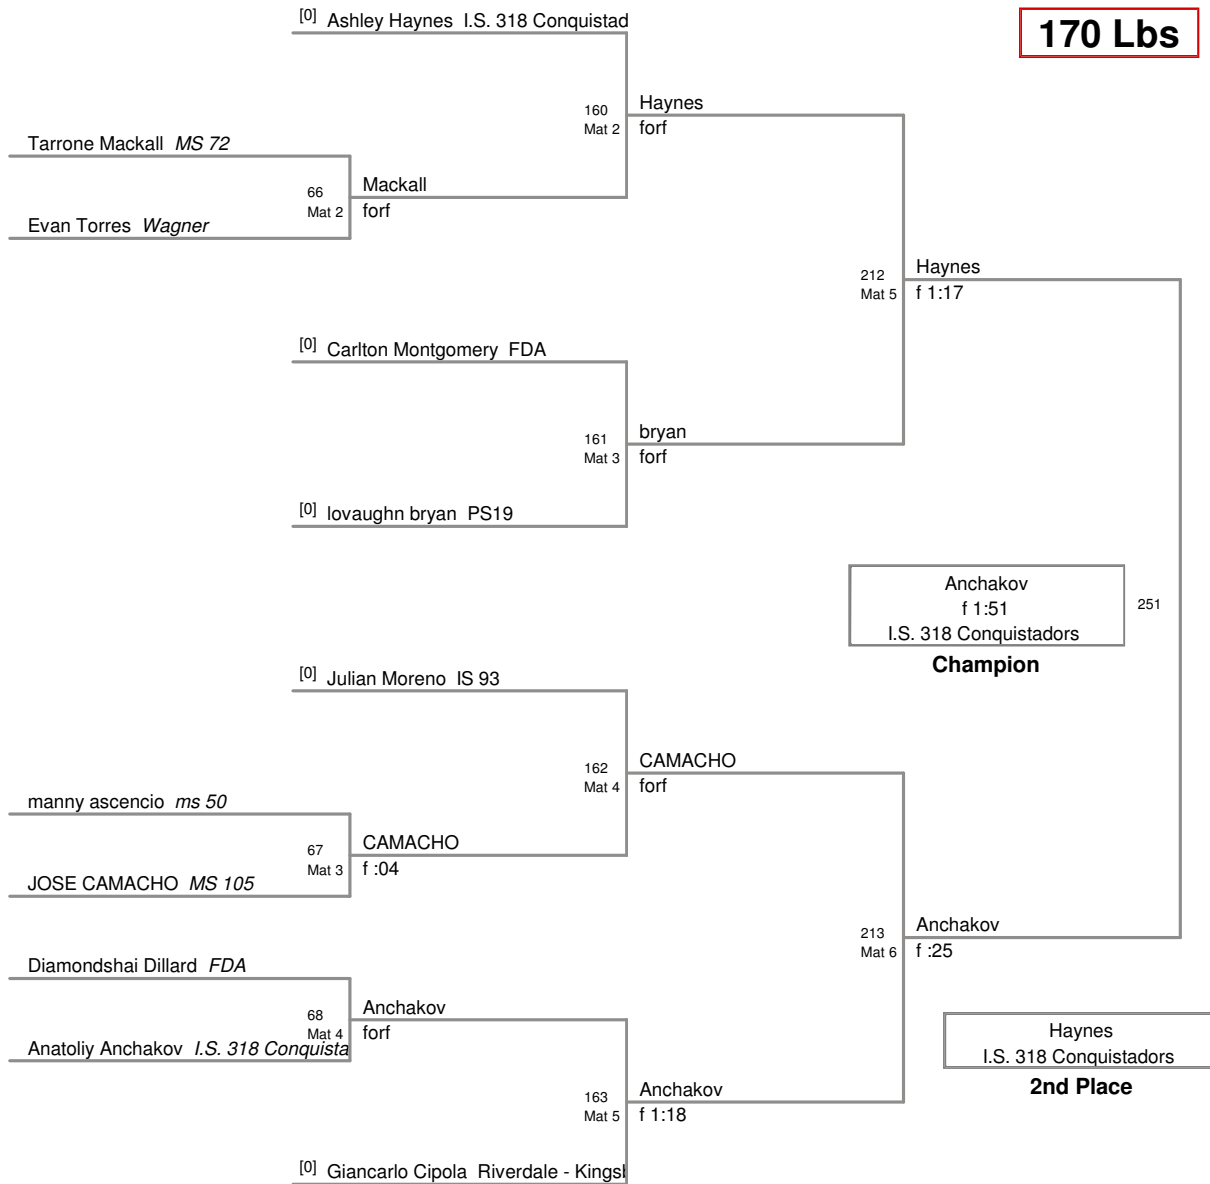

2009 Beat The Streets MS Novice

170 Lbs