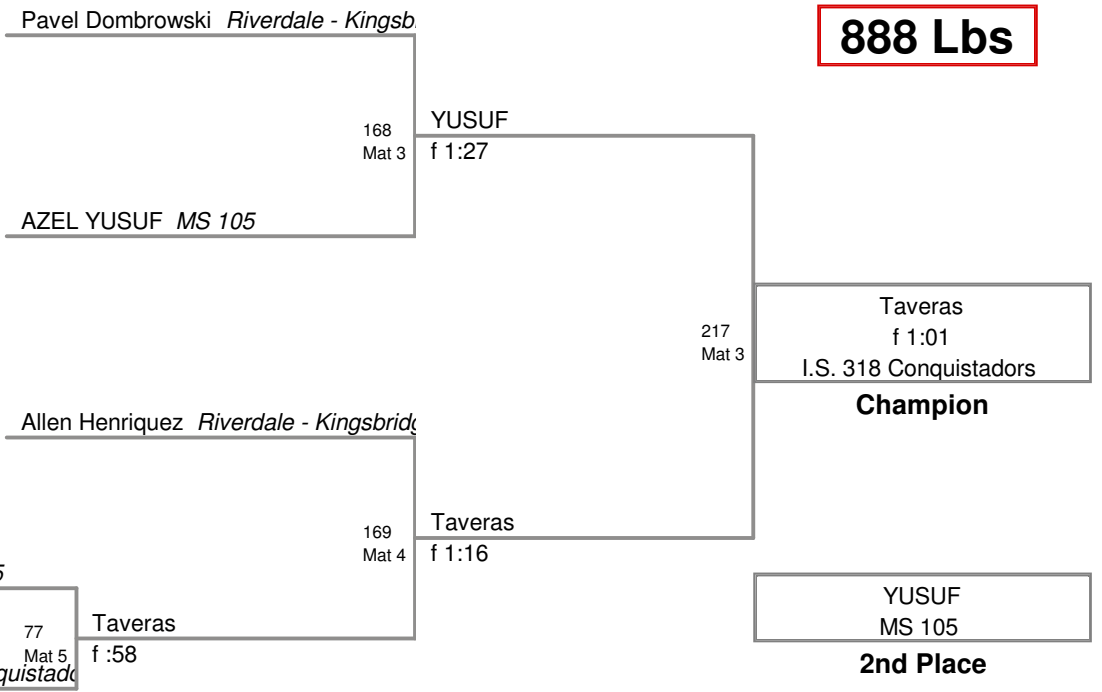

2009 Beat The Streets MS  
Novice

**155 Lbs**

2009 Beat The Streets MS Novice

**170 Lbs**

2009 Beat The Streets MS Novice

**185 Lbs**

2009 Beat The Streets MS  
Novice

**888 Lbs**