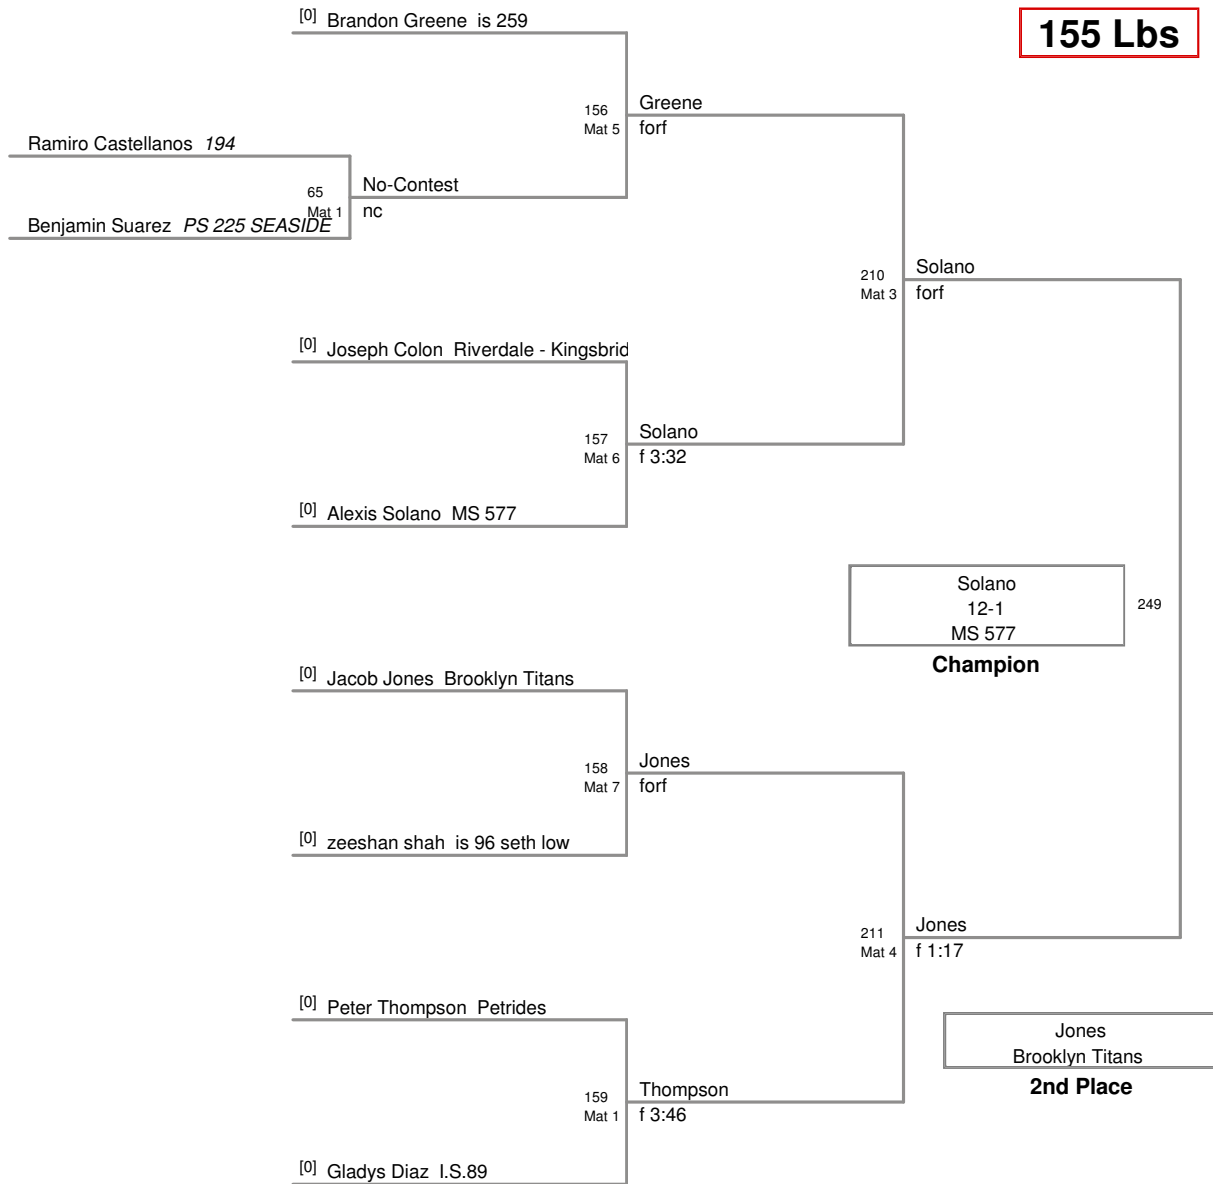

2009 Beat The Streets MS
Novice

155 Lbs