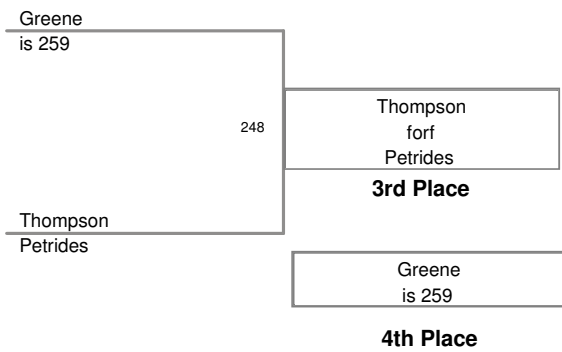

2009 Beat The Streets MS
Novice

155 Lbs