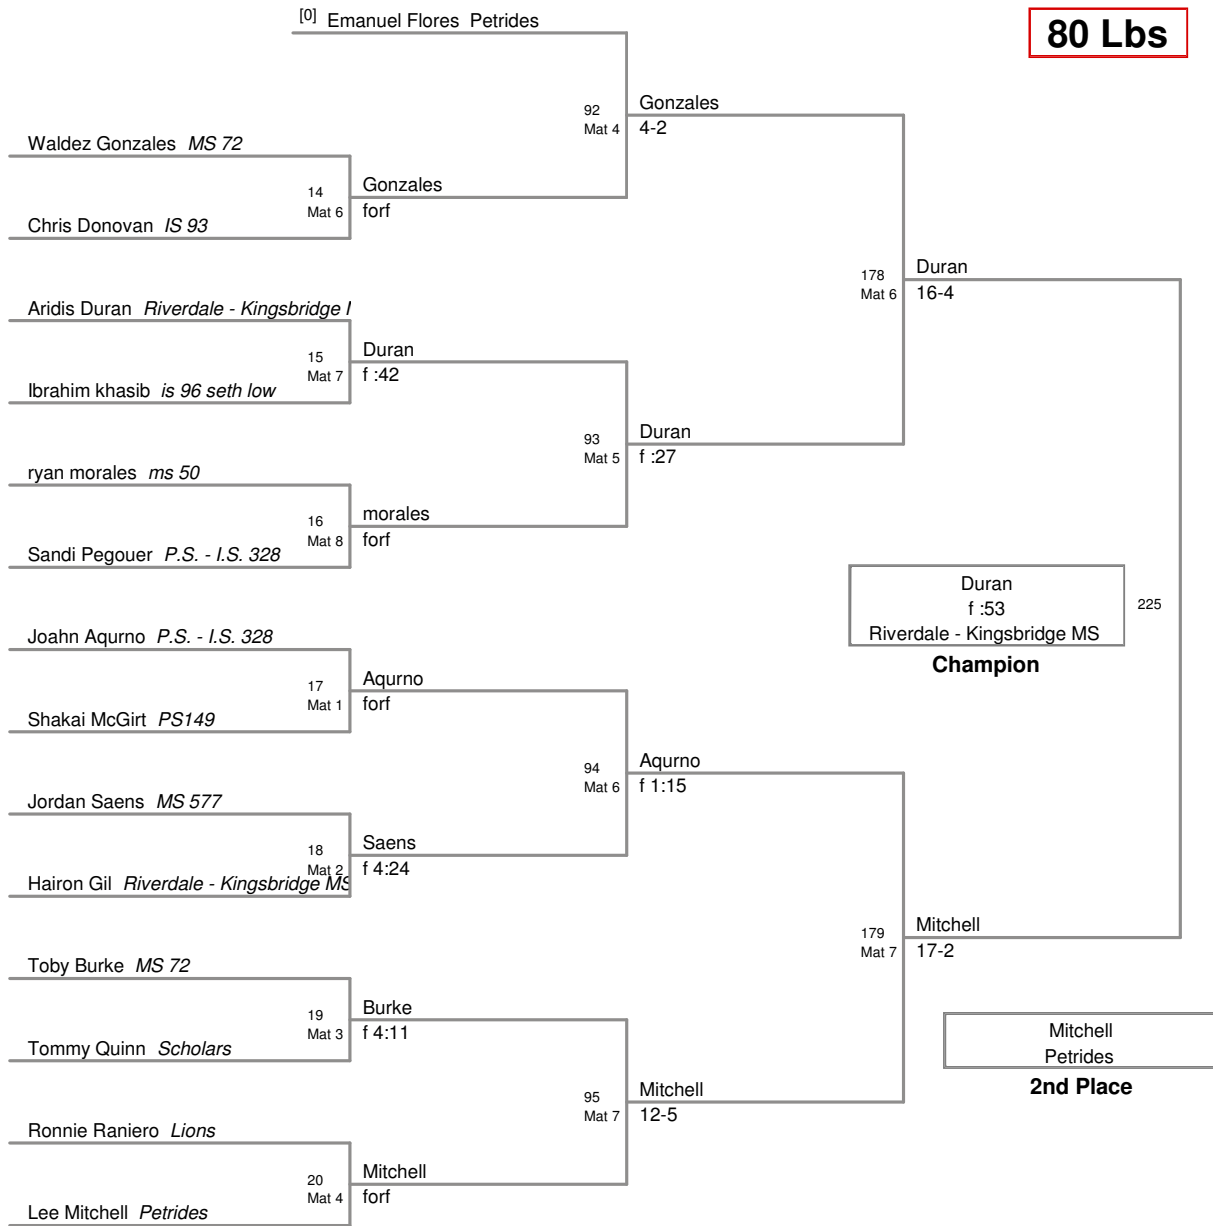

2009 Beat The Streets  
MS Novice

**60 Lbs**

2009 Beat The Streets MS Novice

**67 Lbs**

2009 Beat The Streets MS  
Novice

**74 Lbs**

2009 Beat The Streets MS  
Novice

**80 Lbs**