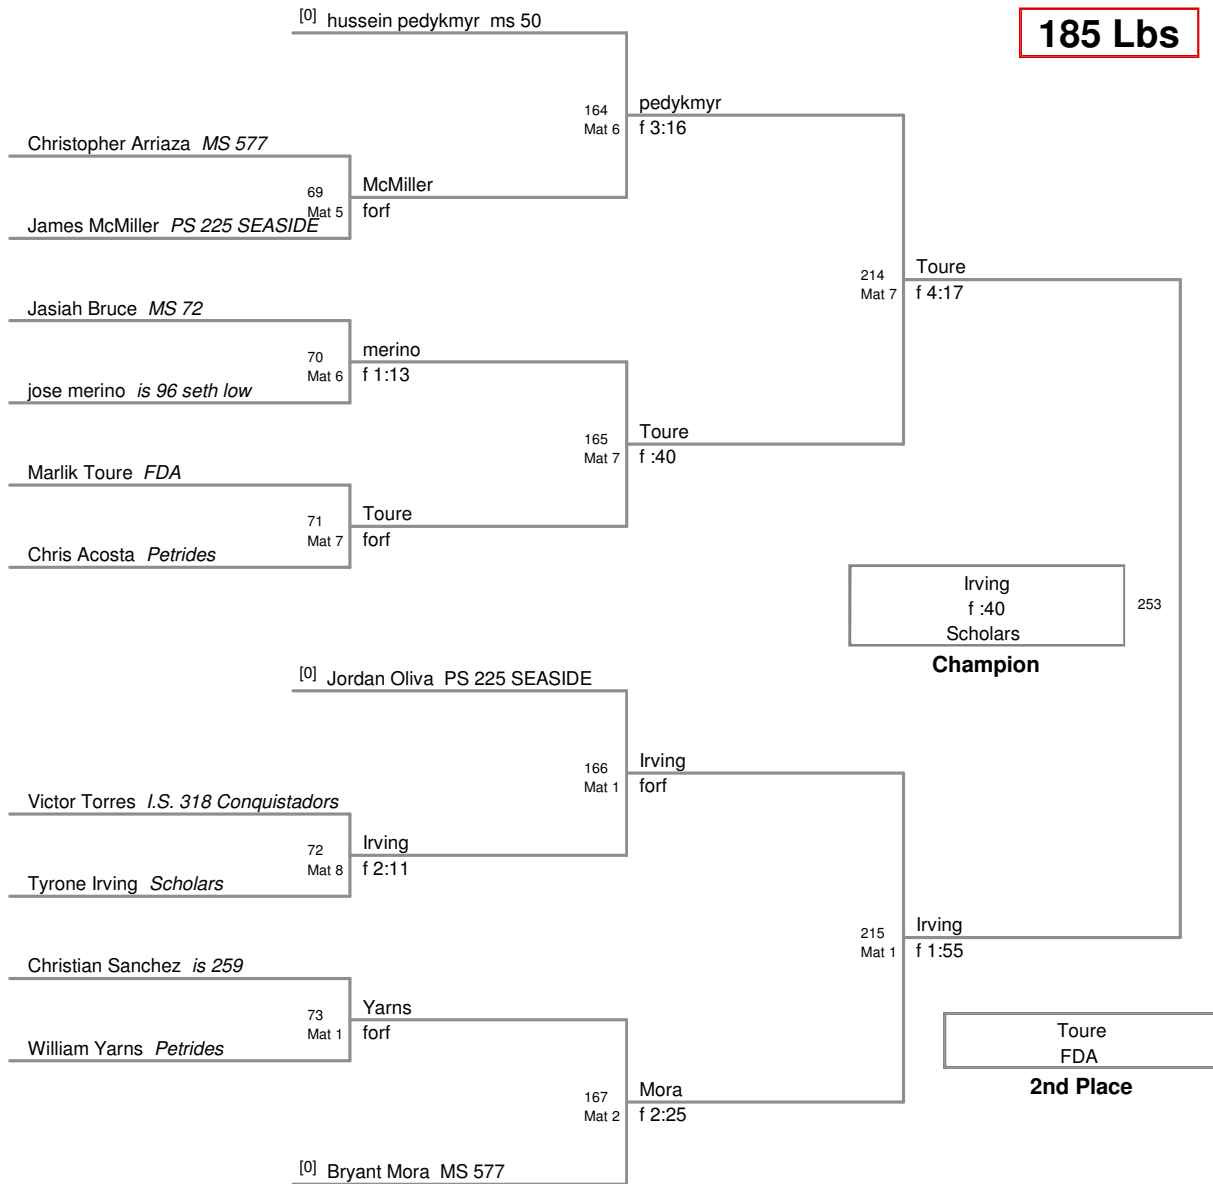

2009 Beat The Streets MS  
Novice

**155 Lbs**

2009 Beat The Streets MS Novice

**170 Lbs**

2009 Beat The Streets MS Novice

**185 Lbs**

2009 Beat The Streets MS  
Novice

**888 Lbs**

2009 Beat The Streets  
MS Novice

**999 Lbs**