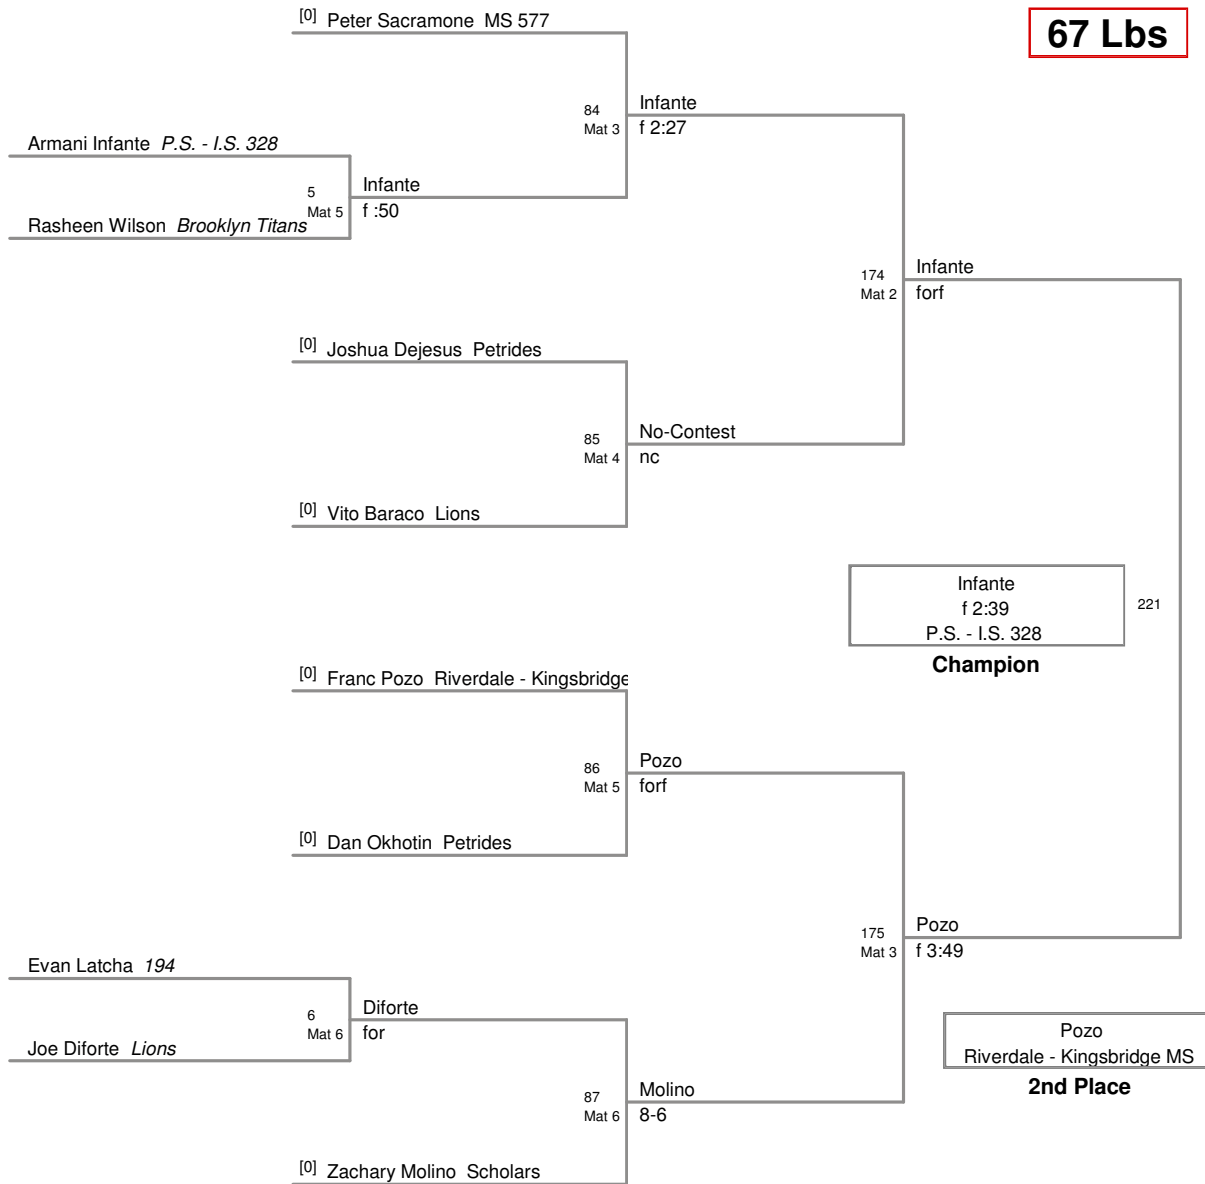

2009 Beat The Streets MS Novice

67 Lbs