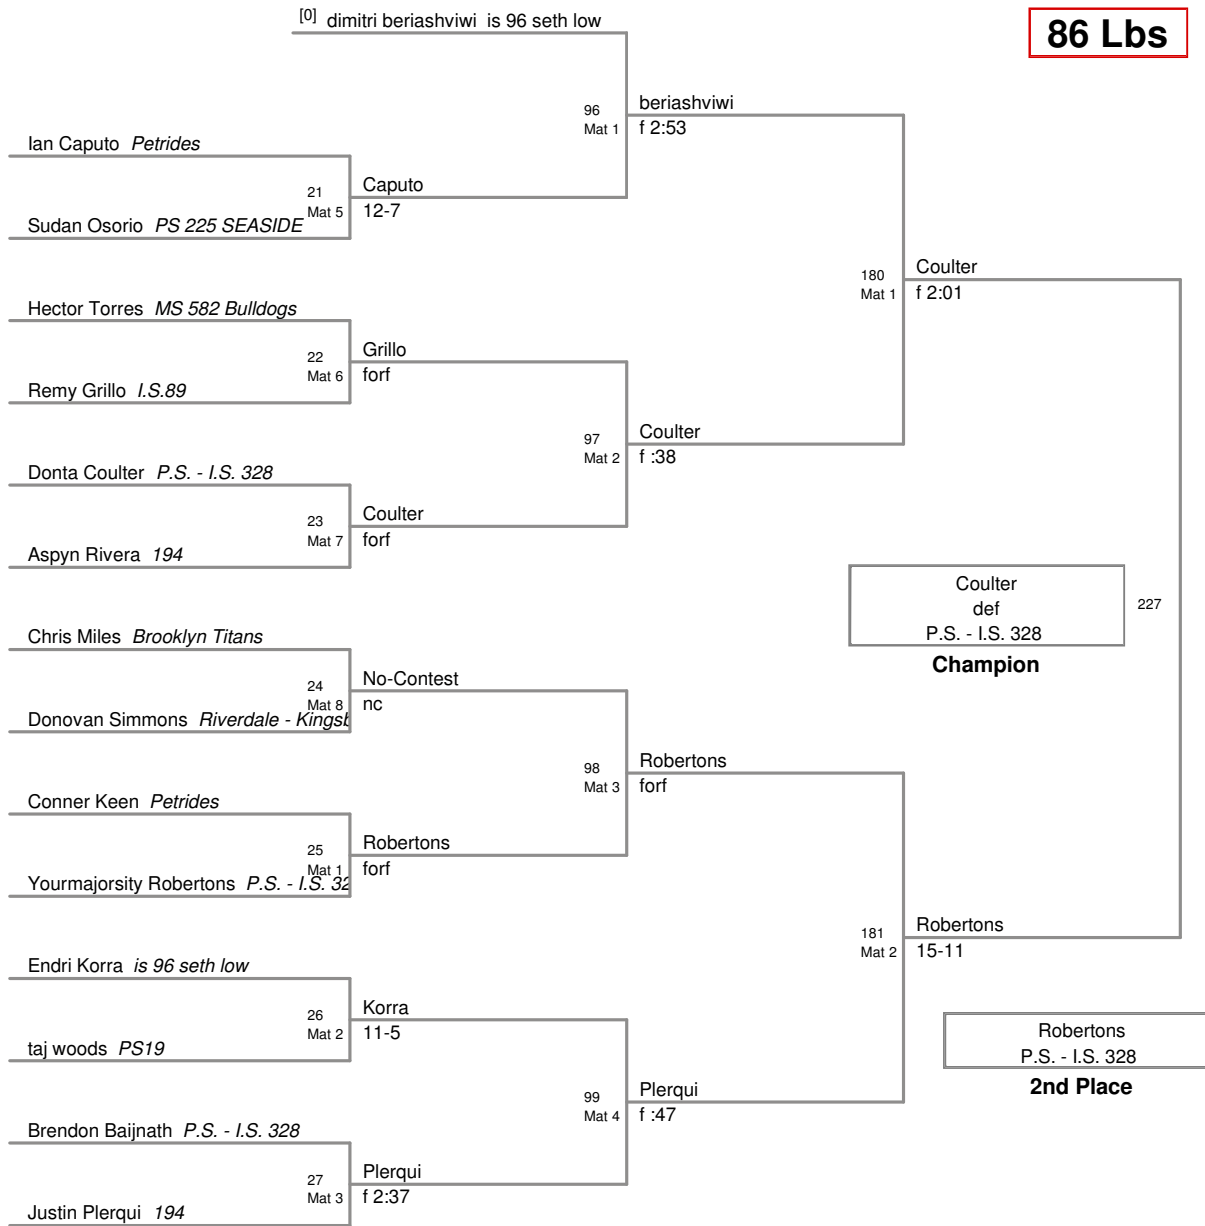

2009 Beat The Streets MS
Novice

86 Lbs