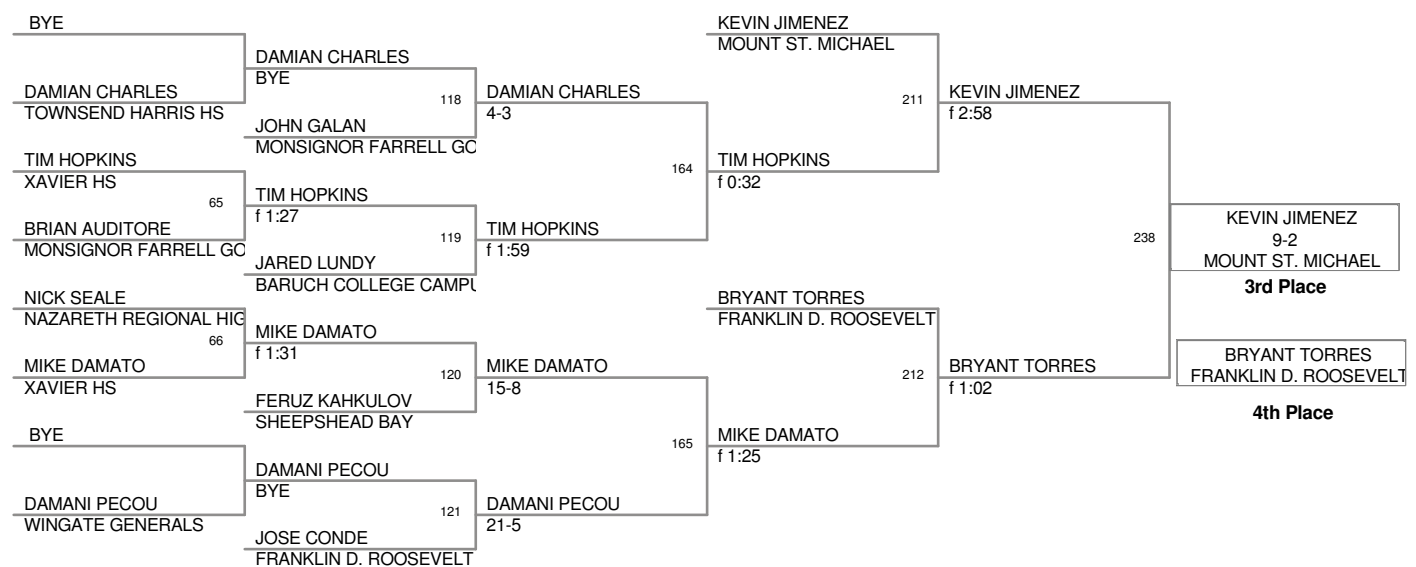

JOE VITALE
XAVIER HS

Champion

JOHN SOTTILE
MONSIGNOR
FARRELL GOLD

2nd Place

3rd Place

103 Lbs

112 Lbs

119 Lbs

125 Lbs

130 Lbs

135 Lbs

140 Lbs

145 Lbs

152 Lbs

160 Lbs

171 Lbs