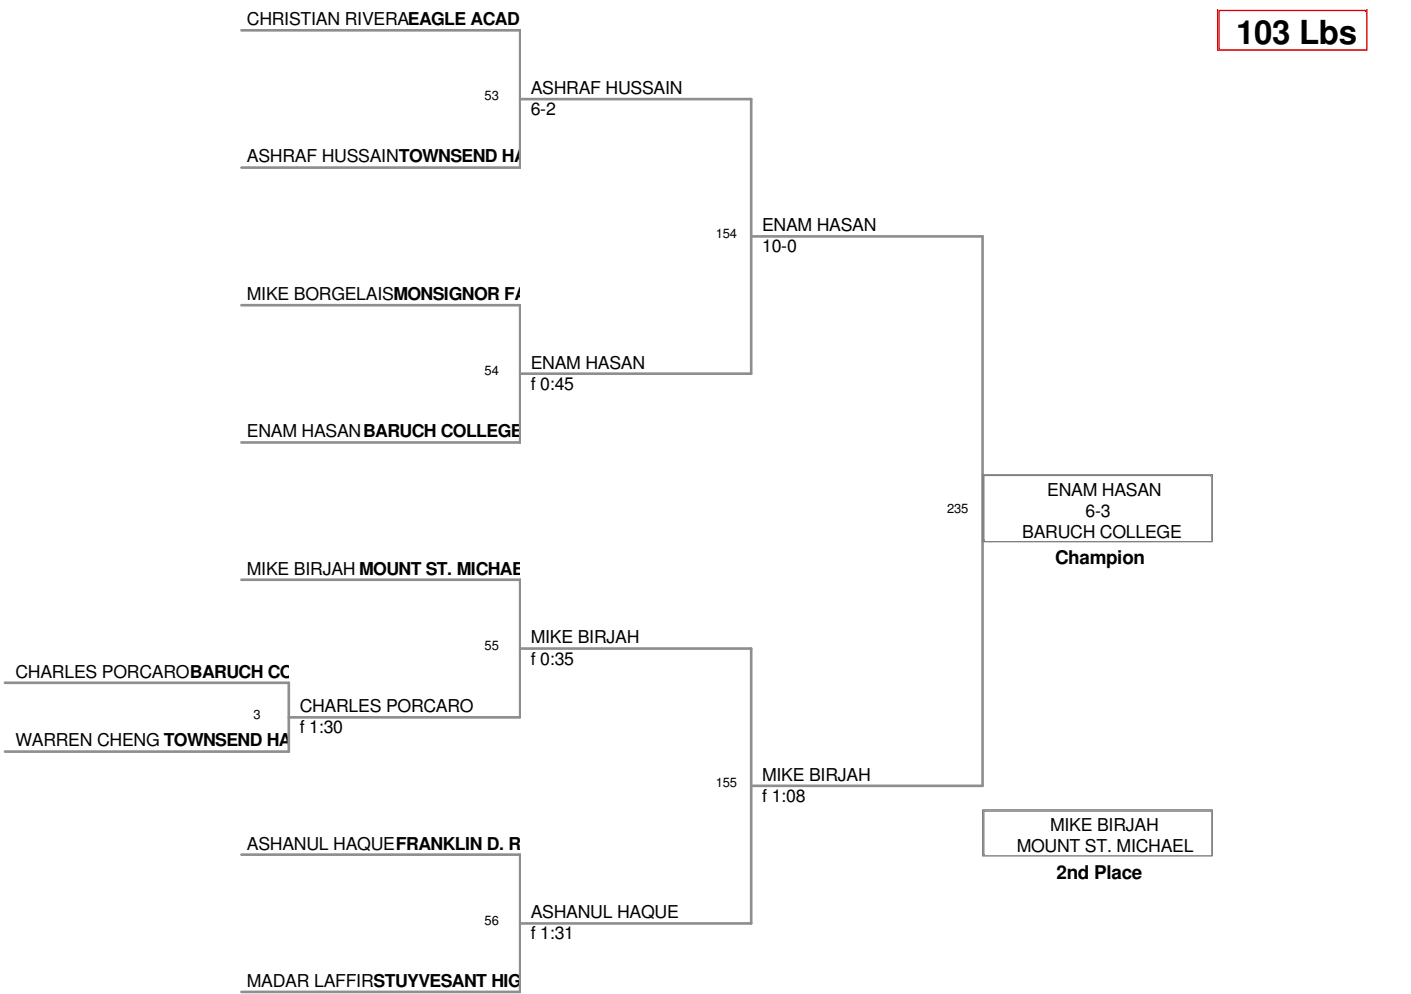

JOE VITALE
XAVIER HS

Champion

JOHN SOTTILE
MONSIGNOR
FARRELL GOLD

2nd Place

3rd Place

103 Lbs

112 Lbs

119 Lbs

125 Lbs

130 Lbs

135 Lbs

140 Lbs

145 Lbs

152 Lbs

160 Lbs

171 Lbs