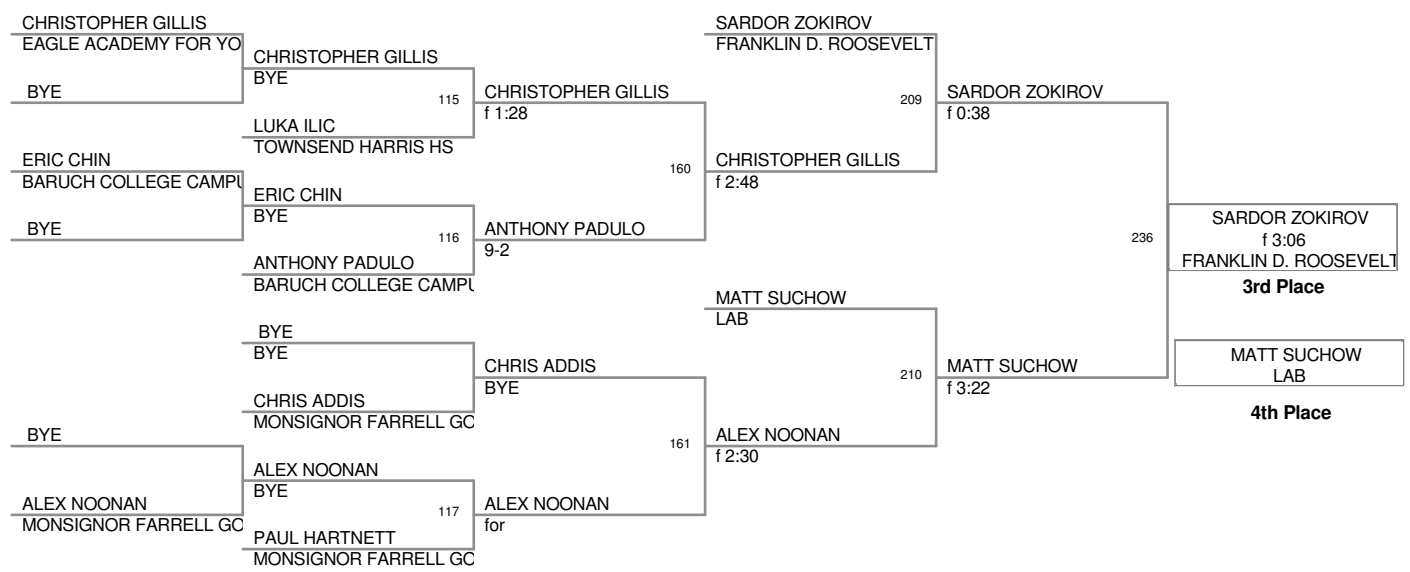

JOE VITALE
XAVIER HS

Champion

JOHN SOTTILE
MONSIGNOR
FARRELL GOLD

2nd Place

3rd Place

103 Lbs

112 Lbs

119 Lbs