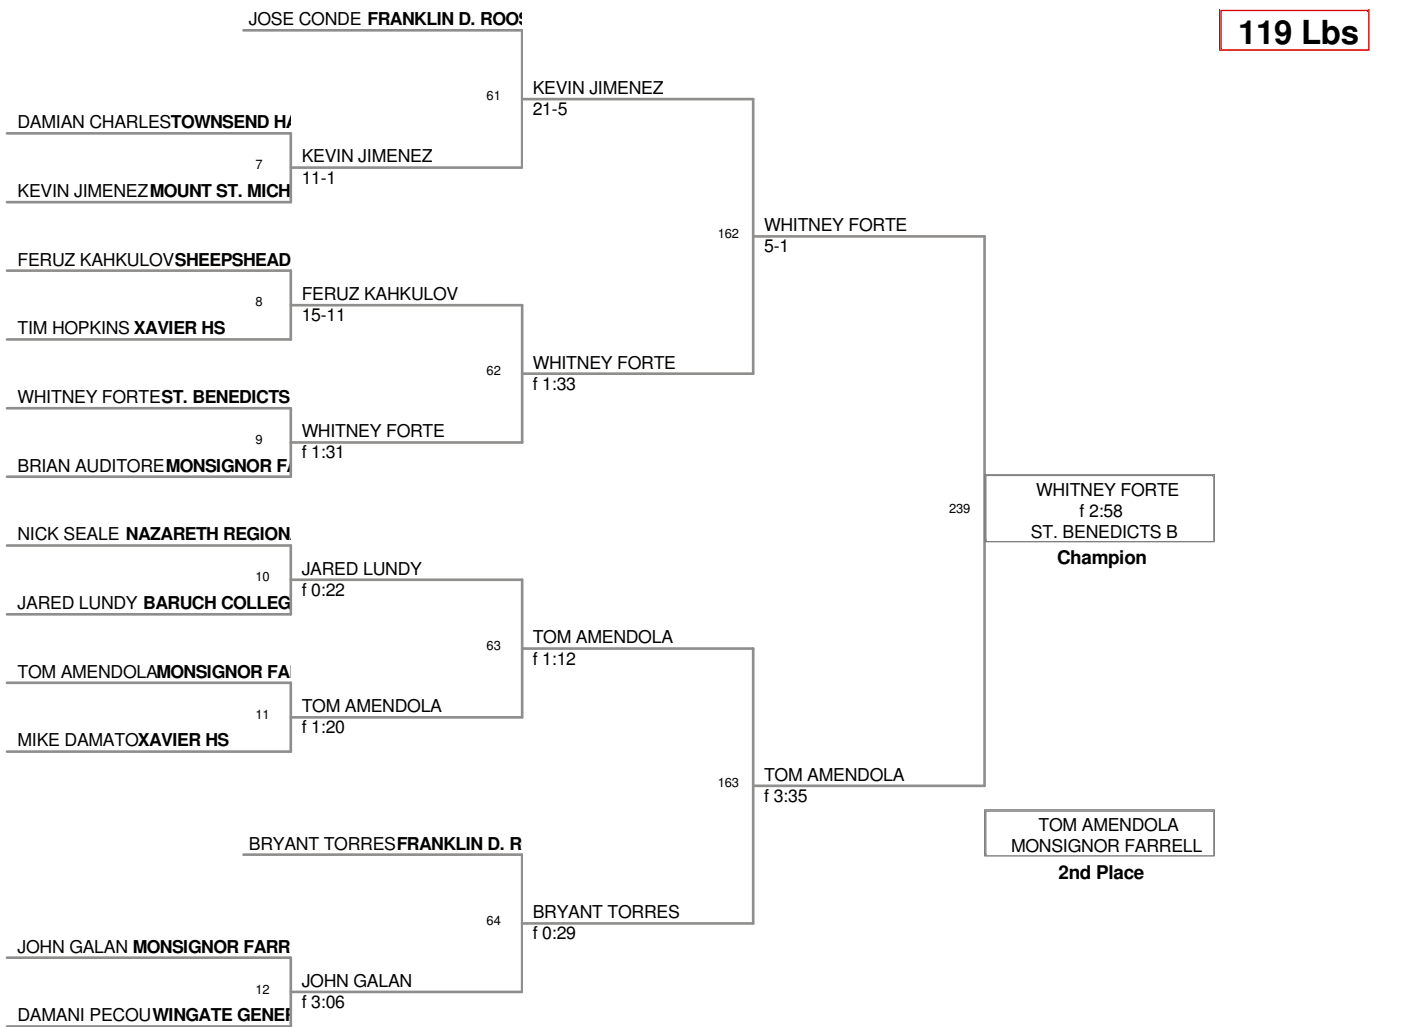

JOE VITALE
XAVIER HS

Champion

JOHN SOTTILE
MONSIGNOR
FARRELL GOLD

2nd Place

3rd Place

103 Lbs

112 Lbs

119 Lbs

125 Lbs

130 Lbs

135 Lbs

140 Lbs

145 Lbs

152 Lbs

160 Lbs

171 Lbs