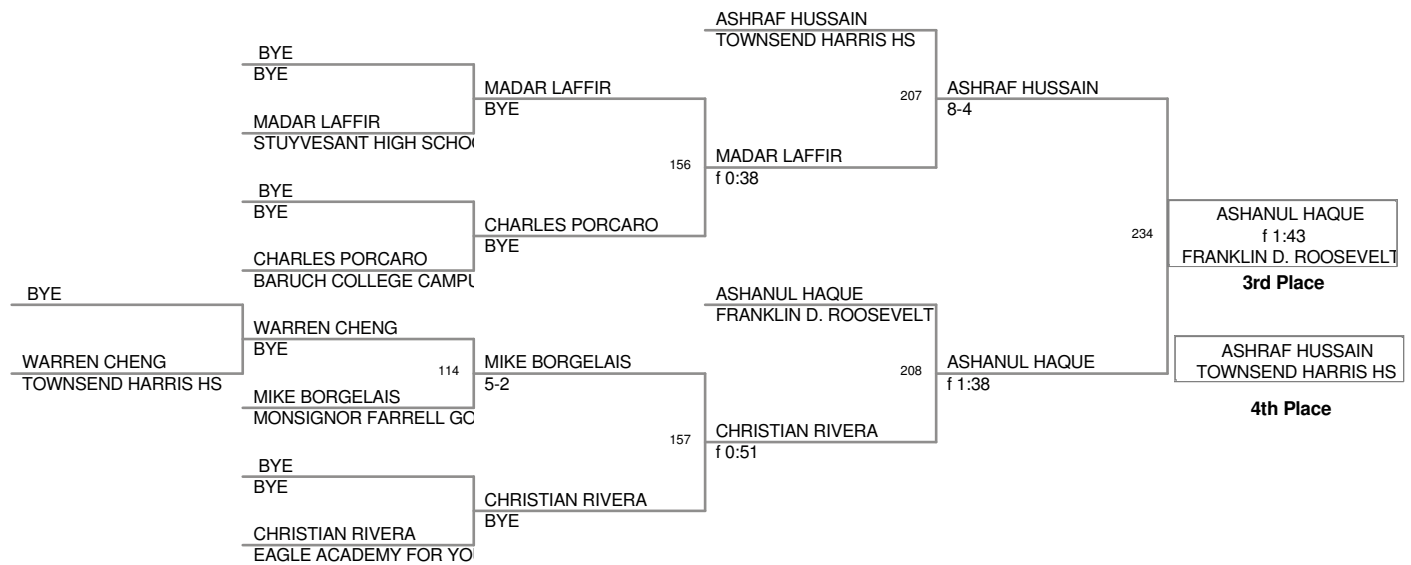

JOE VITALE
XAVIER HS

Champion

JOHN SOTTILE
MONSIGNOR
FARRELL GOLD

2nd Place

3rd Place

103 Lbs

112 Lbs

119 Lbs