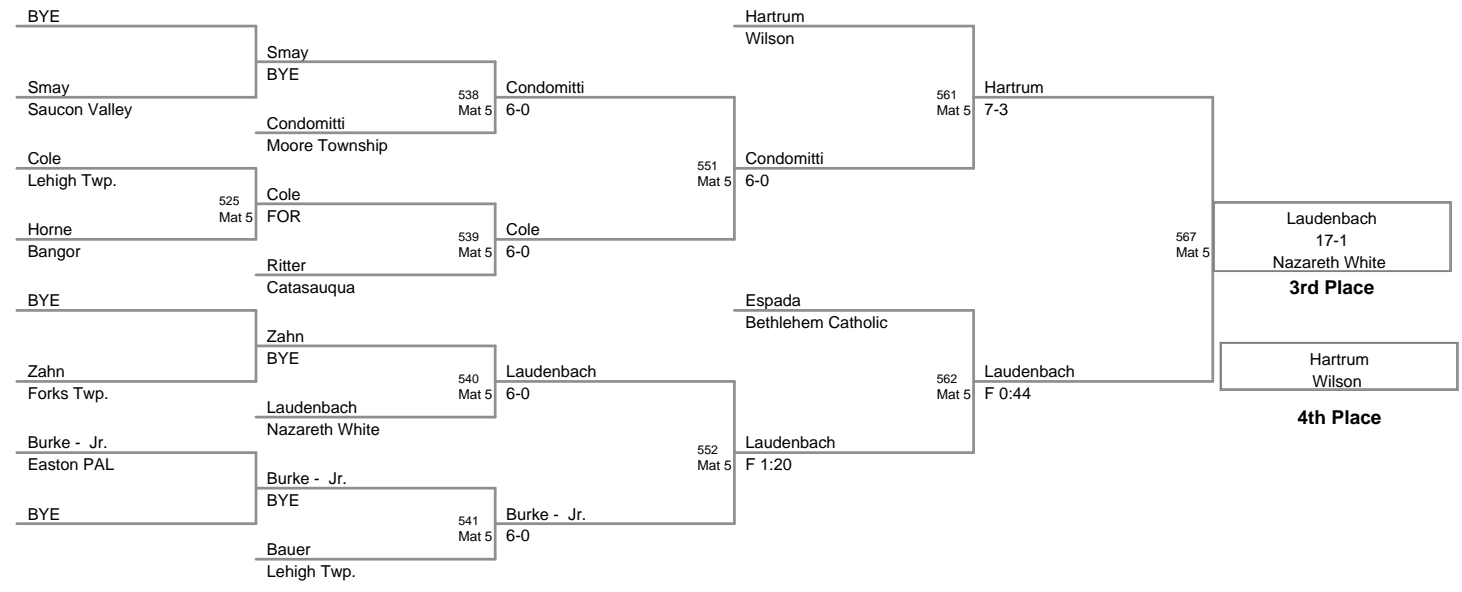

46 Lbs

50 Lbs

2010 VEWL JV EAST
VEWL JV EA Division (on 1)

54 Lbs

2010 VEWL JV EAST
VEWL JV EA Division (on I

58 Lbs

61 Lbs

64 Lbs

67 Lbs

73 Lbs

76 Lbs

85 Lbs

90 Lbs

105 Lbs

120 Lbs

160 Lbs