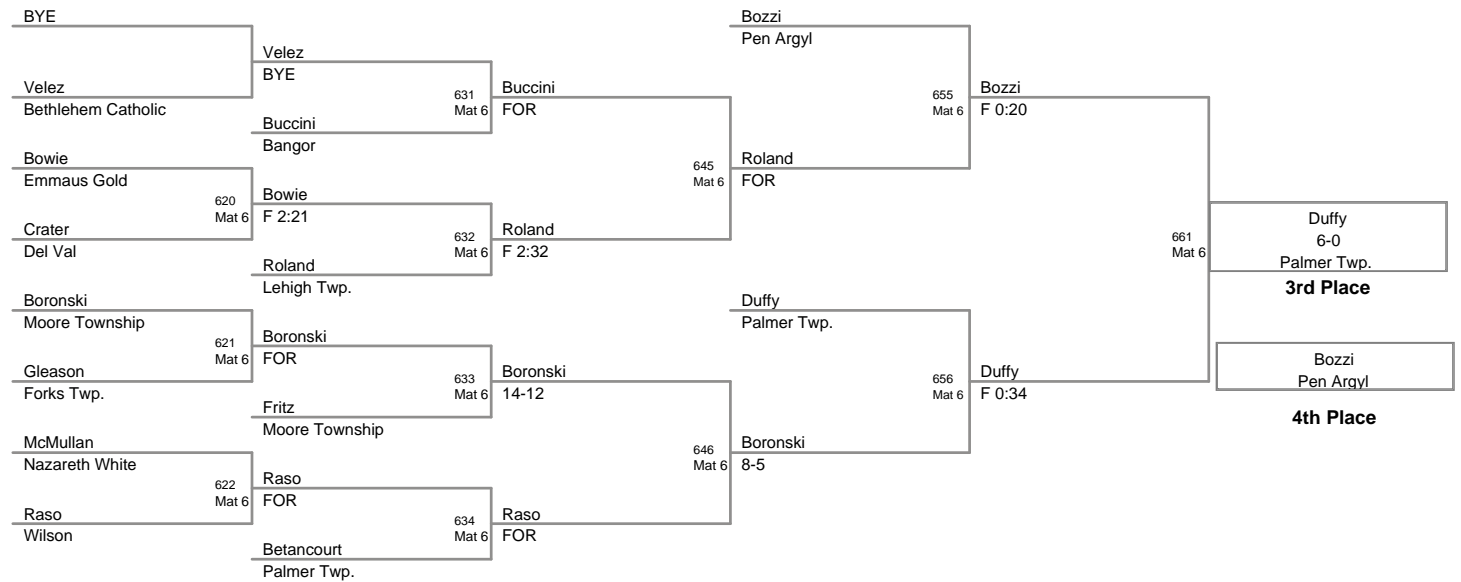

46 Lbs

50 Lbs

2010 VEWL JV EAST
VEWL JV EA Division (on 1)

54 Lbs

2010 VEWL JV EAST
VEWL JV EA Division (on I

58 Lbs

61 Lbs

64 Lbs

67 Lbs

73 Lbs

76 Lbs

85 Lbs

90 Lbs

105 Lbs

120 Lbs

160 Lbs