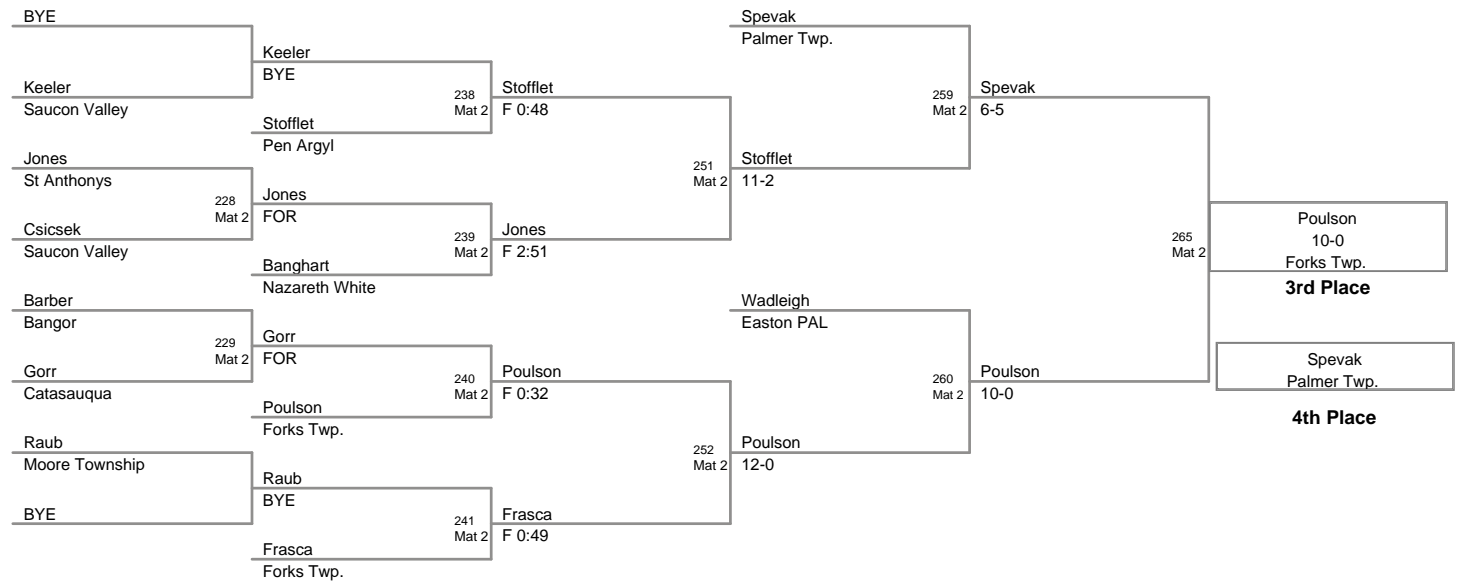

46 Lbs

50 Lbs

2010 VEWL JV EAST
VEWL JV EA Division (on 1)

54 Lbs

2010 VEWL JV EAST
VEWL JV EA Division (on I

58 Lbs

61 Lbs

64 Lbs

67 Lbs

73 Lbs

76 Lbs

85 Lbs

90 Lbs

105 Lbs

120 Lbs

160 Lbs