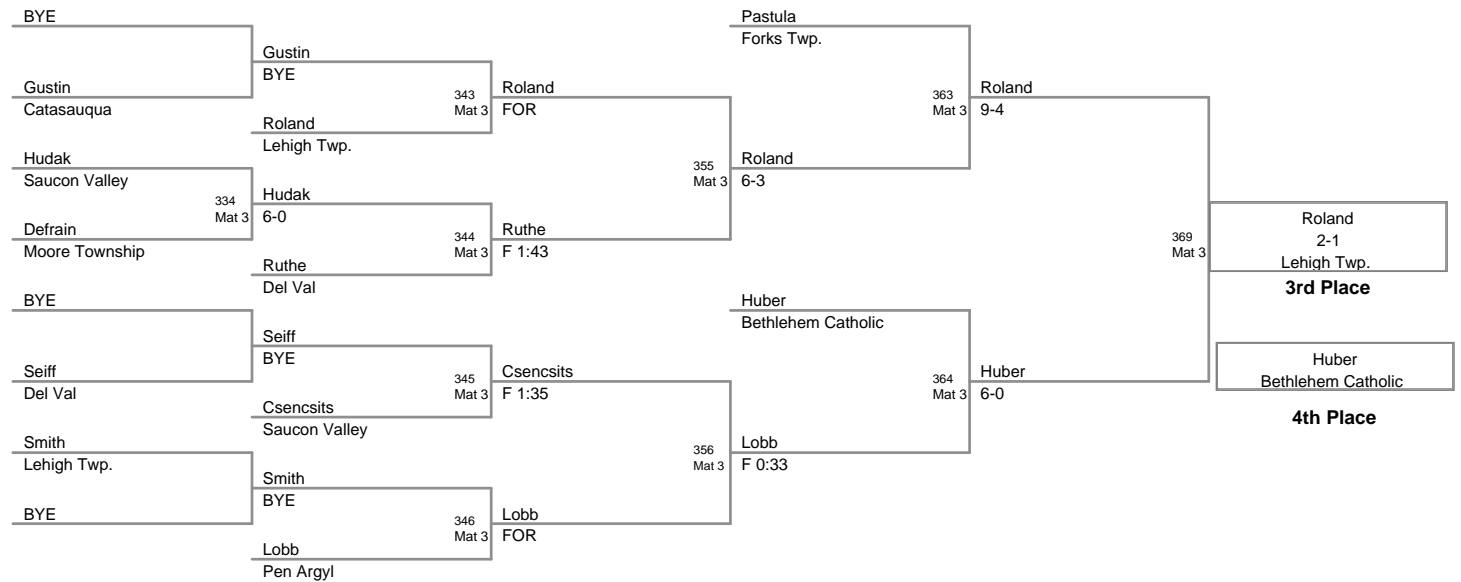

46 Lbs

50 Lbs

2010 VEWL JV EAST
VEWL JV EA Division (on 1)

54 Lbs

2010 VEWL JV EAST
VEWL JV EA Division (on I

58 Lbs

61 Lbs

64 Lbs

67 Lbs

73 Lbs

76 Lbs

85 Lbs

90 Lbs

105 Lbs

120 Lbs

160 Lbs