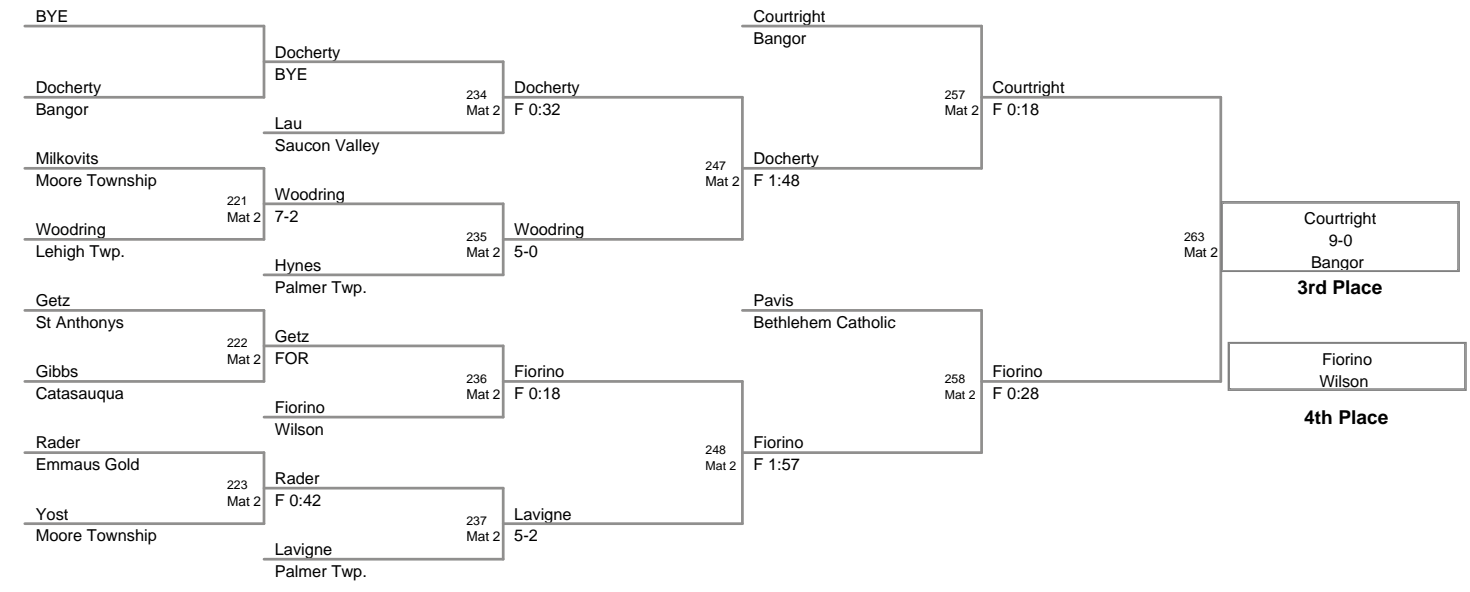

46 Lbs

50 Lbs

2010 VEWL JV EAST
VEWL JV EA Division (on 1)

54 Lbs

2010 VEWL JV EAST
VEWL JV EA Division (on I

58 Lbs

61 Lbs

64 Lbs

67 Lbs

73 Lbs

76 Lbs

85 Lbs

90 Lbs

105 Lbs

120 Lbs

160 Lbs