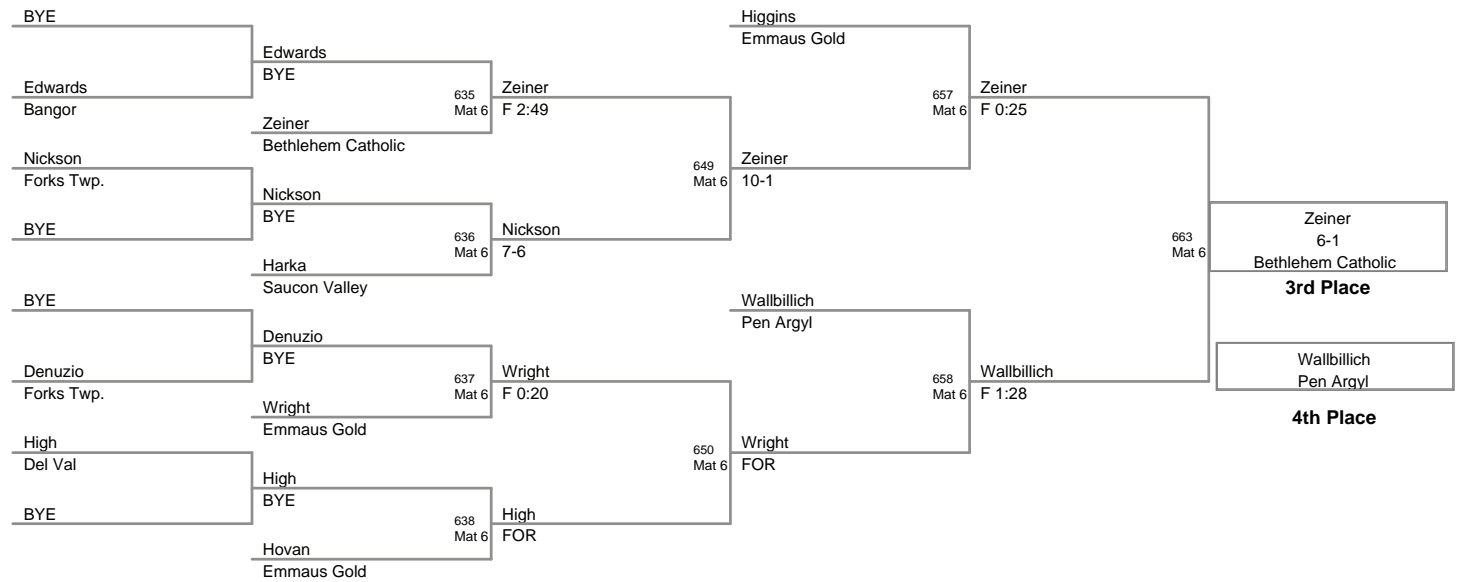

46 Lbs

50 Lbs

2010 VEWL JV EAST
VEWL JV EA Division (on 1)

54 Lbs

2010 VEWL JV EAST
VEWL JV EA Division (on I

58 Lbs

61 Lbs

64 Lbs

67 Lbs

73 Lbs

76 Lbs

85 Lbs

90 Lbs

105 Lbs

120 Lbs

160 Lbs