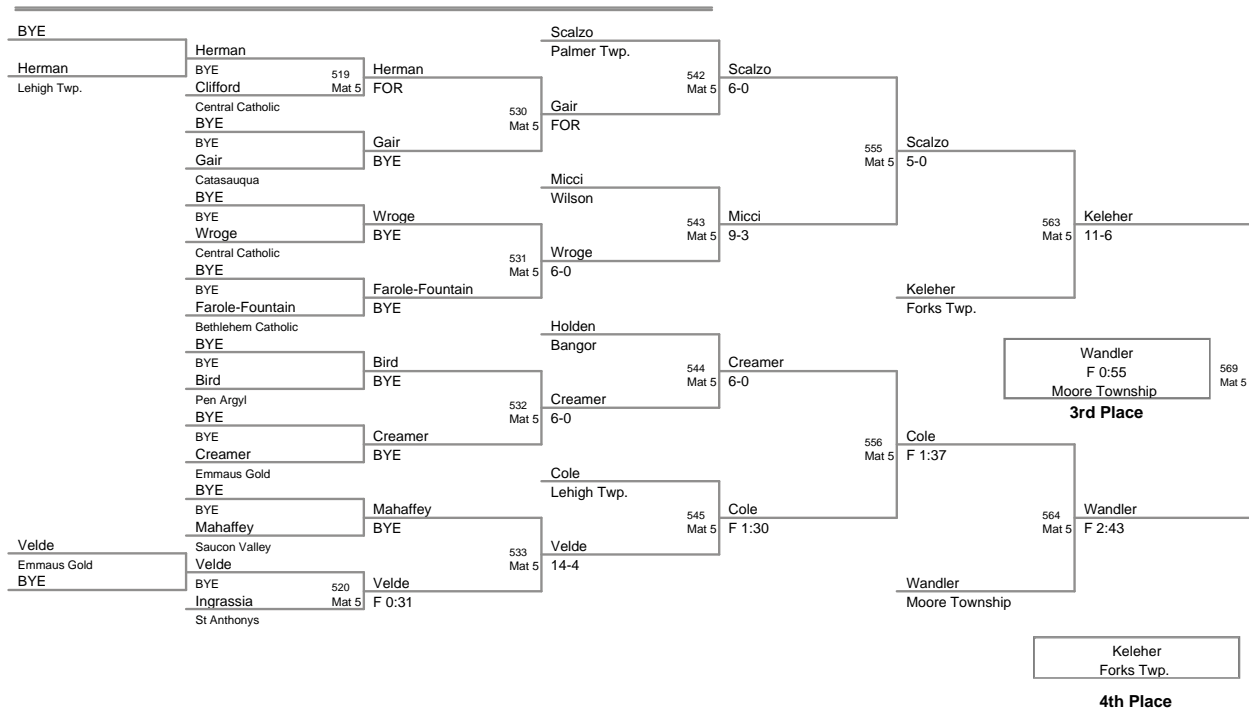

46 Lbs

50 Lbs

2010 VEWL JV EAST
VEWL JV EA Division (on 1)

54 Lbs

2010 VEWL JV EAST
VEWL JV EA Division (on I

58 Lbs

61 Lbs

64 Lbs

67 Lbs

73 Lbs

76 Lbs

85 Lbs

90 Lbs

105 Lbs

120 Lbs

160 Lbs