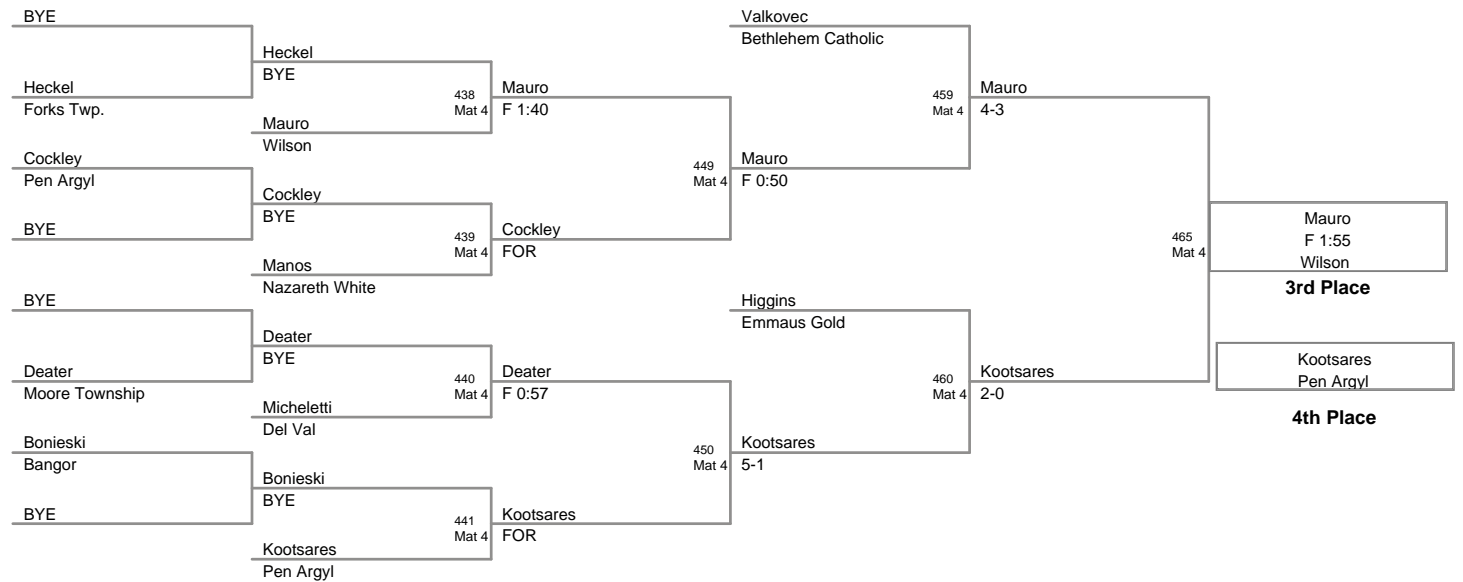

46 Lbs

50 Lbs

2010 VEWL JV EAST
VEWL JV EA Division (on 1)

54 Lbs

2010 VEWL JV EAST
VEWL JV EA Division (on I

58 Lbs

61 Lbs

64 Lbs

67 Lbs

73 Lbs

76 Lbs

85 Lbs

90 Lbs

105 Lbs

120 Lbs

160 Lbs