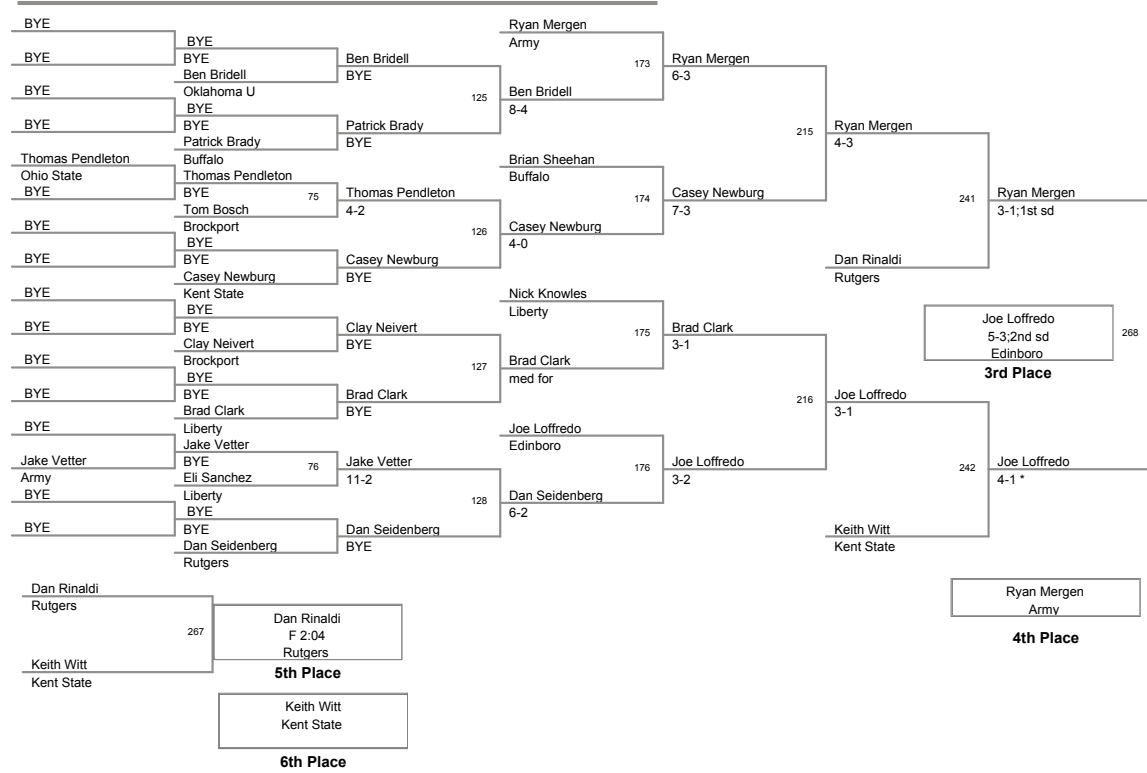

2009_Oklahoma Gold
Classic

174 Lbs