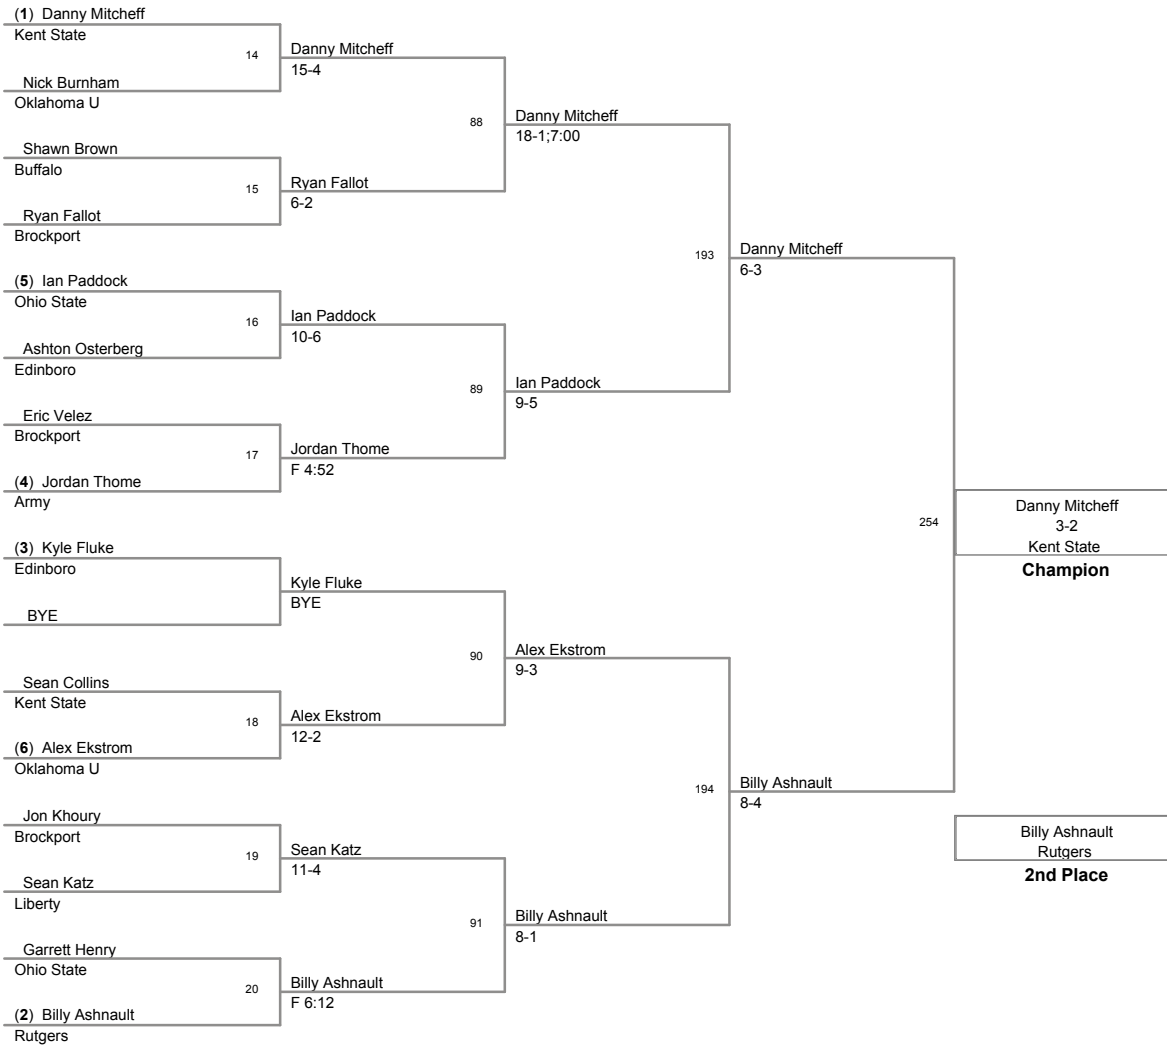

Plc	Points	Team	CH	CONS
1	144.5	Oklahoma U	-	-
2	144	Ohio State	-	-
3	120.5	Rutgers	-	-
4	110	Edinboro	-	-
5	100.5	Kent State	-	-
6	81	Army	-	-
7	37.5	Liberty	-	-
8	11.5	Brockport	-	-
9	6.5	Buffalo	-	-

125 Lbs

133 Lbs

141 Lbs

149 Lbs

157 Lbs

2009_Oklahoma Gold
Classic

165 Lbs

2009_Oklahoma Gold
Classic

174 Lbs

2009_Oklahoma Gold
Classic

184 Lbs

2009_Oklahoma Gold
Classic

197 Lbs