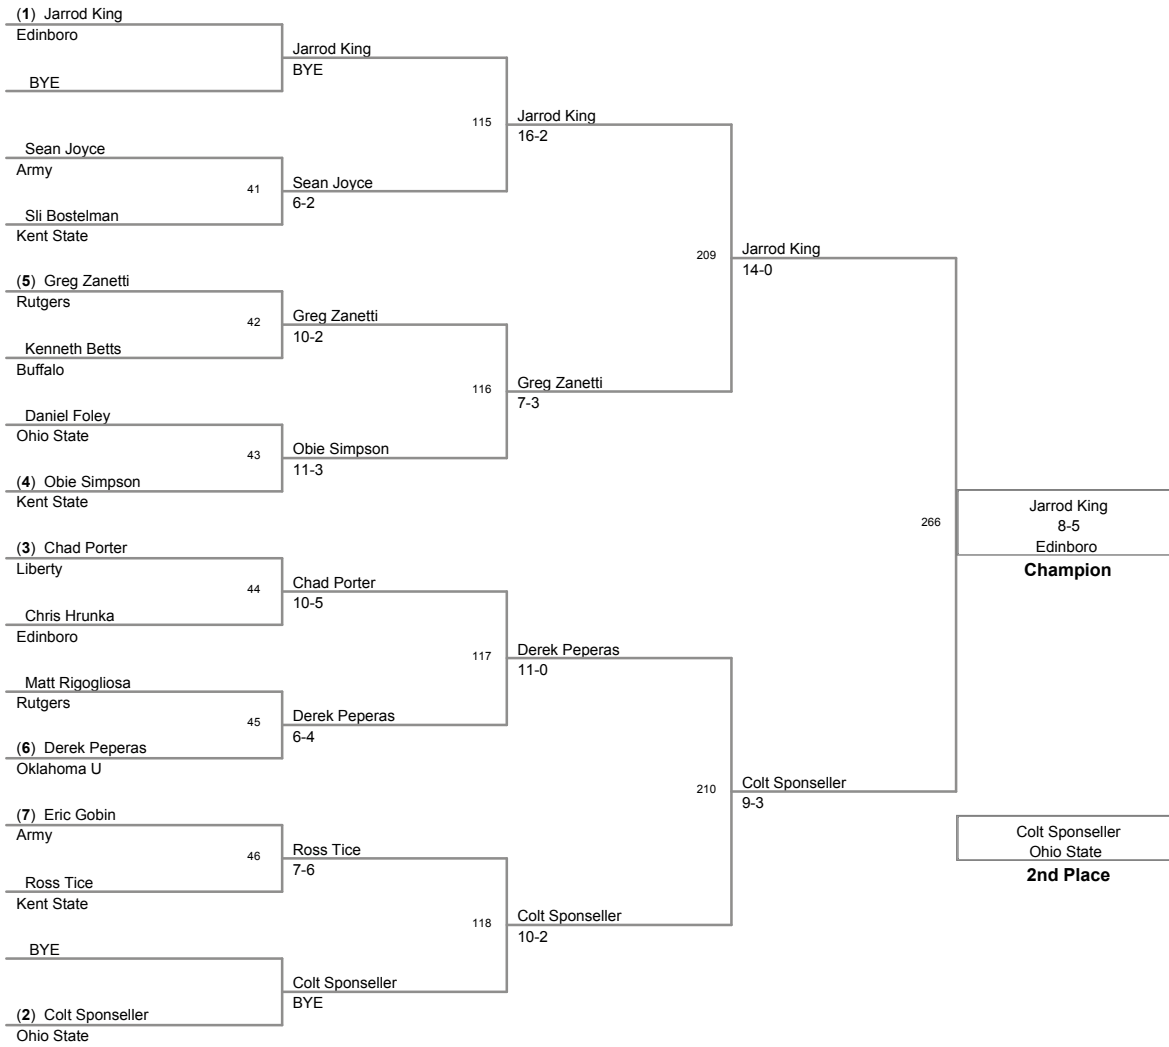

Plc	Points	Team	CH	CONS
1	144.5	Oklahoma U	-	-
2	144	Ohio State	-	-
3	120.5	Rutgers	-	-
4	110	Edinboro	-	-
5	100.5	Kent State	-	-
6	81	Army	-	-
7	37.5	Liberty	-	-
8	11.5	Brockport	-	-
9	6.5	Buffalo	-	-

125 Lbs

133 Lbs

141 Lbs

149 Lbs

157 Lbs

2009_Oklahoma Gold
Classic

165 Lbs

2009_Oklahoma Gold
Classic

174 Lbs

2009_Oklahoma Gold
Classic

184 Lbs

2009_Oklahoma Gold
Classic

197 Lbs