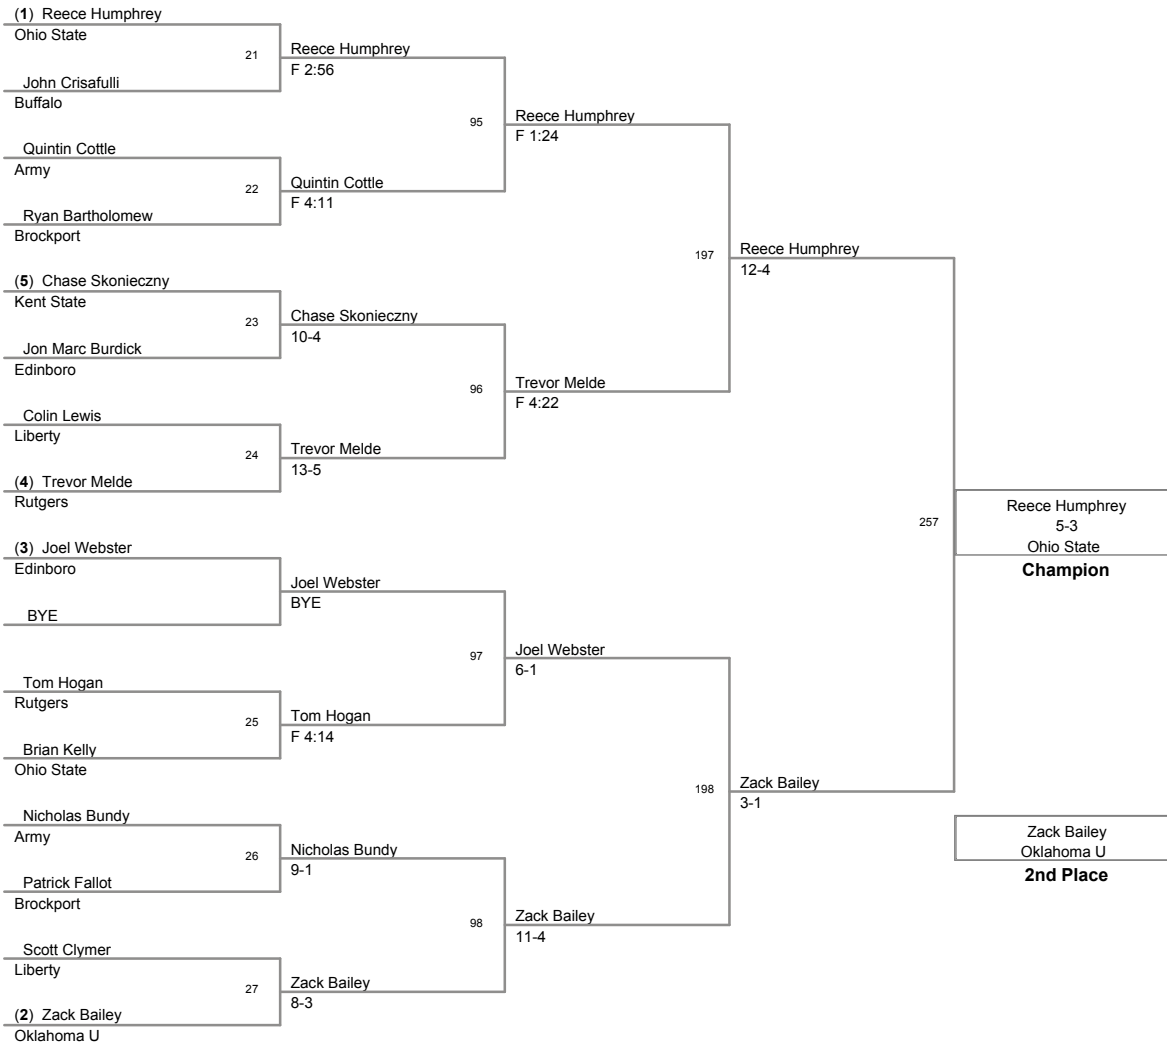

Plc	Points	Team	CH	CONS
1	144.5	Oklahoma U	-	-
2	144	Ohio State	-	-
3	120.5	Rutgers	-	-
4	110	Edinboro	-	-
5	100.5	Kent State	-	-
6	81	Army	-	-
7	37.5	Liberty	-	-
8	11.5	Brockport	-	-
9	6.5	Buffalo	-	-

125 Lbs

133 Lbs

141 Lbs

149 Lbs

157 Lbs

2009_Oklahoma Gold
Classic

165 Lbs

2009_Oklahoma Gold
Classic

174 Lbs

2009_Oklahoma Gold
Classic

184 Lbs

2009_Oklahoma Gold
Classic

197 Lbs