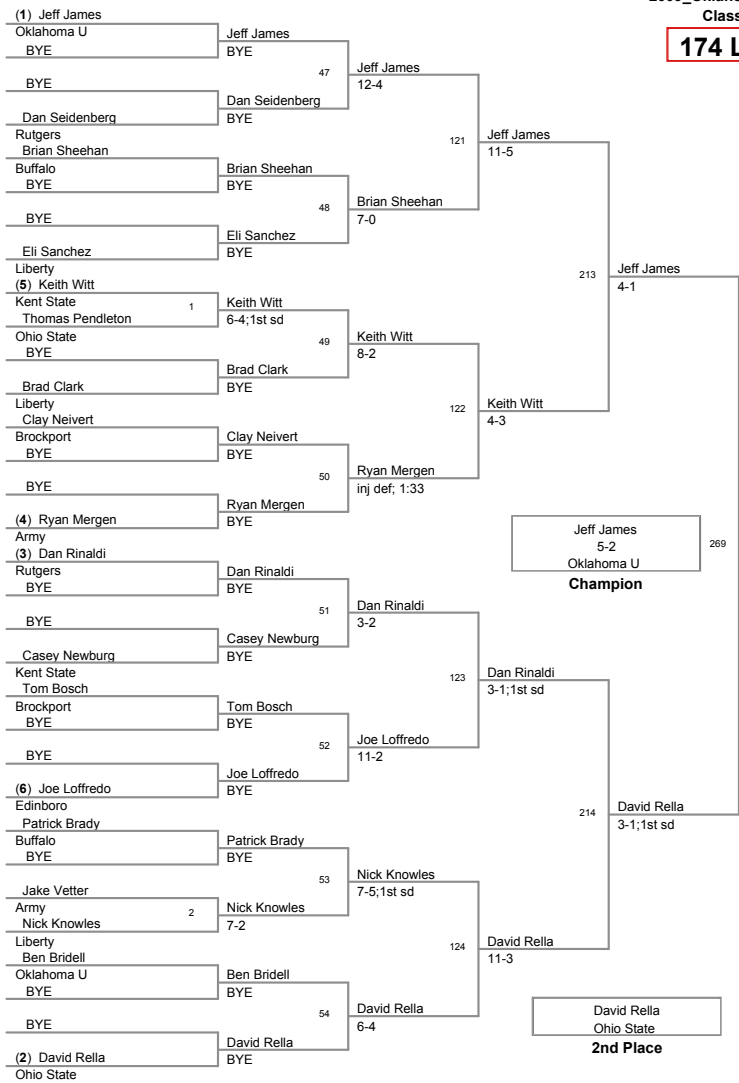

Plc	Points	Team	CH	CONS
1	144.5	Oklahoma U	-	-
2	144	Ohio State	-	-
3	120.5	Rutgers	-	-
4	110	Edinboro	-	-
5	100.5	Kent State	-	-
6	81	Army	-	-
7	37.5	Liberty	-	-
8	11.5	Brockport	-	-
9	6.5	Buffalo	-	-

125 Lbs

133 Lbs

141 Lbs

149 Lbs

157 Lbs

2009_Oklahoma Gold
Classic

165 Lbs

2009_Oklahoma Gold
Classic

174 Lbs

2009_Oklahoma Gold
Classic

184 Lbs

2009_Oklahoma Gold
Classic

197 Lbs