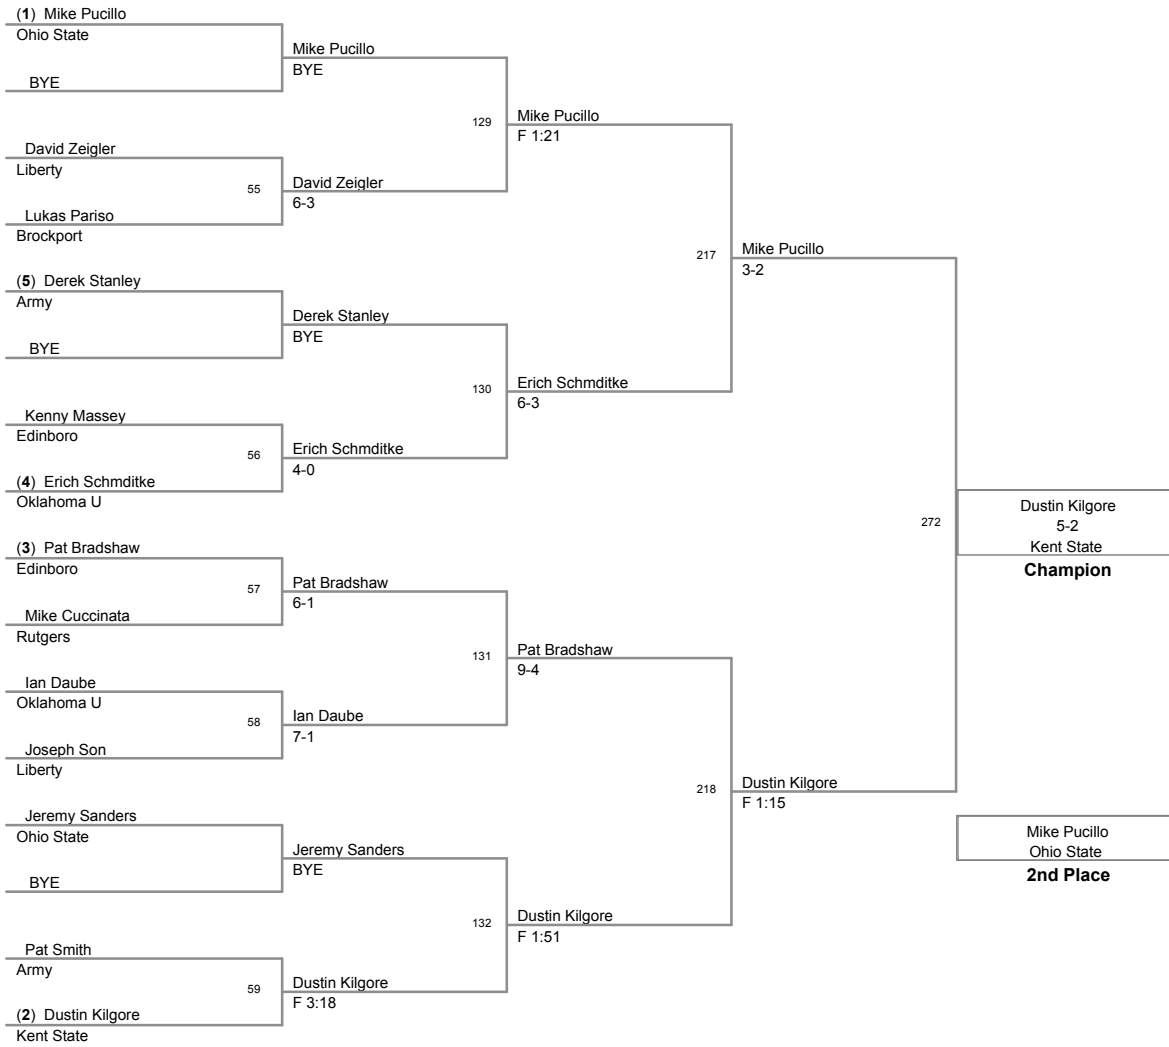

2009_Oklahoma Gold
Classic

184 Lbs