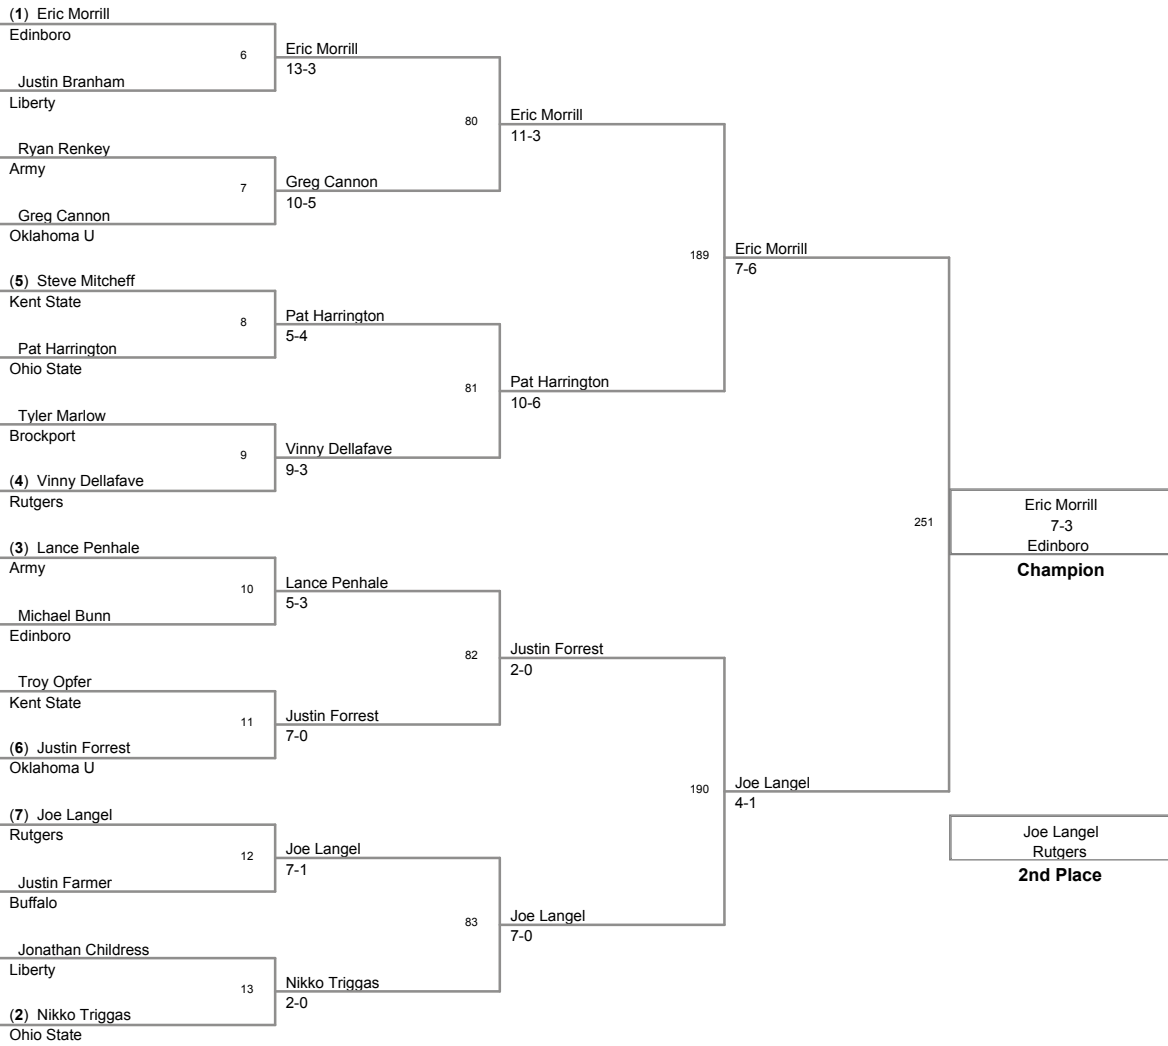

Plc	Points	Team	CH	CONS
1	144.5	Oklahoma U	-	-
2	144	Ohio State	-	-
3	120.5	Rutgers	-	-
4	110	Edinboro	-	-
5	100.5	Kent State	-	-
6	81	Army	-	-
7	37.5	Liberty	-	-
8	11.5	Brockport	-	-
9	6.5	Buffalo	-	-

125 Lbs

133 Lbs

141 Lbs

149 Lbs

157 Lbs

2009_Oklahoma Gold
Classic

165 Lbs

2009_Oklahoma Gold
Classic

174 Lbs

2009_Oklahoma Gold
Classic

184 Lbs

2009_Oklahoma Gold
Classic

197 Lbs