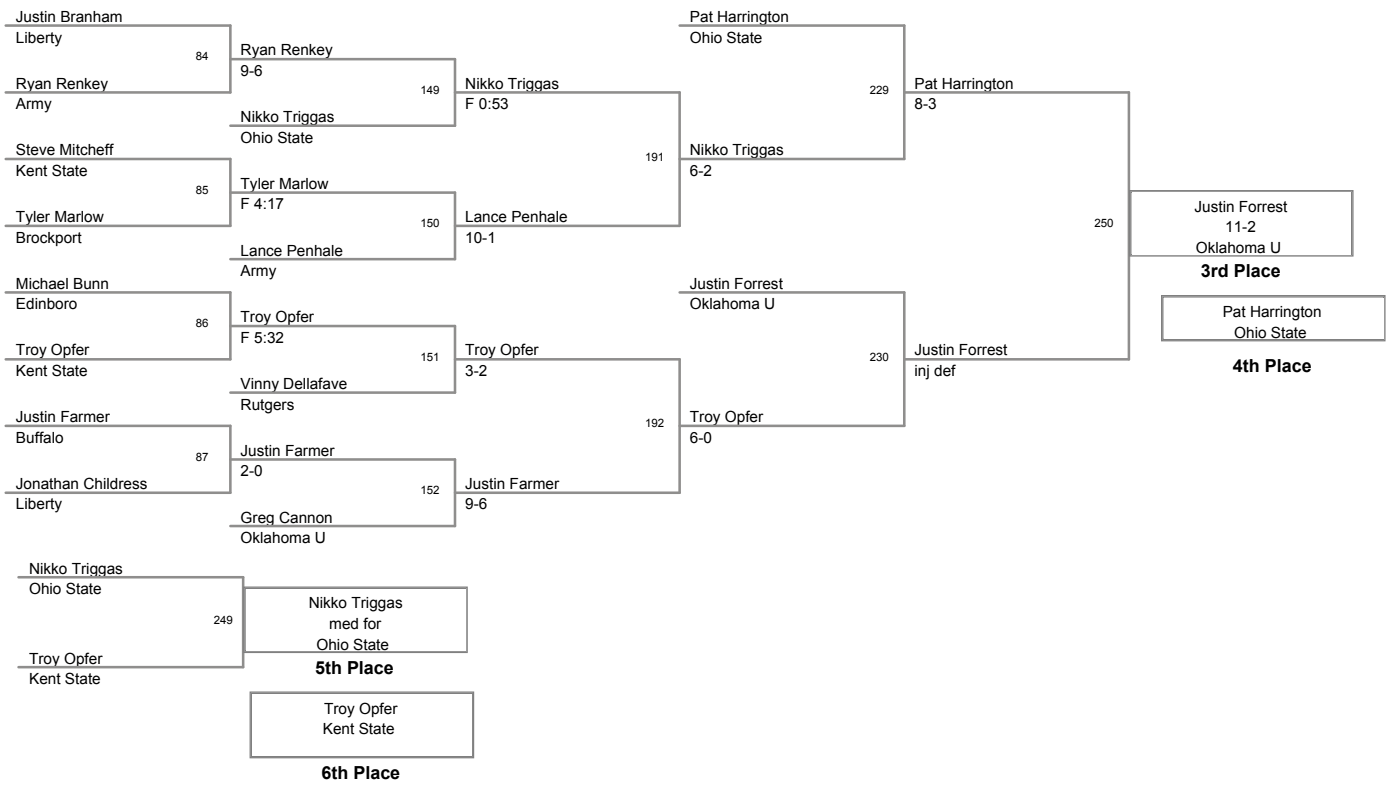

Plc	Points	Team	CH	CONS
1	144.5	Oklahoma U	-	-
2	144	Ohio State	-	-
3	120.5	Rutgers	-	-
4	110	Edinboro	-	-
5	100.5	Kent State	-	-
6	81	Army	-	-
7	37.5	Liberty	-	-
8	11.5	Brockport	-	-
9	6.5	Buffalo	-	-

125 Lbs

133 Lbs

141 Lbs

149 Lbs

157 Lbs

2009_Oklahoma Gold
Classic

165 Lbs

2009_Oklahoma Gold
Classic

174 Lbs

2009_Oklahoma Gold
Classic

184 Lbs

2009_Oklahoma Gold
Classic

197 Lbs