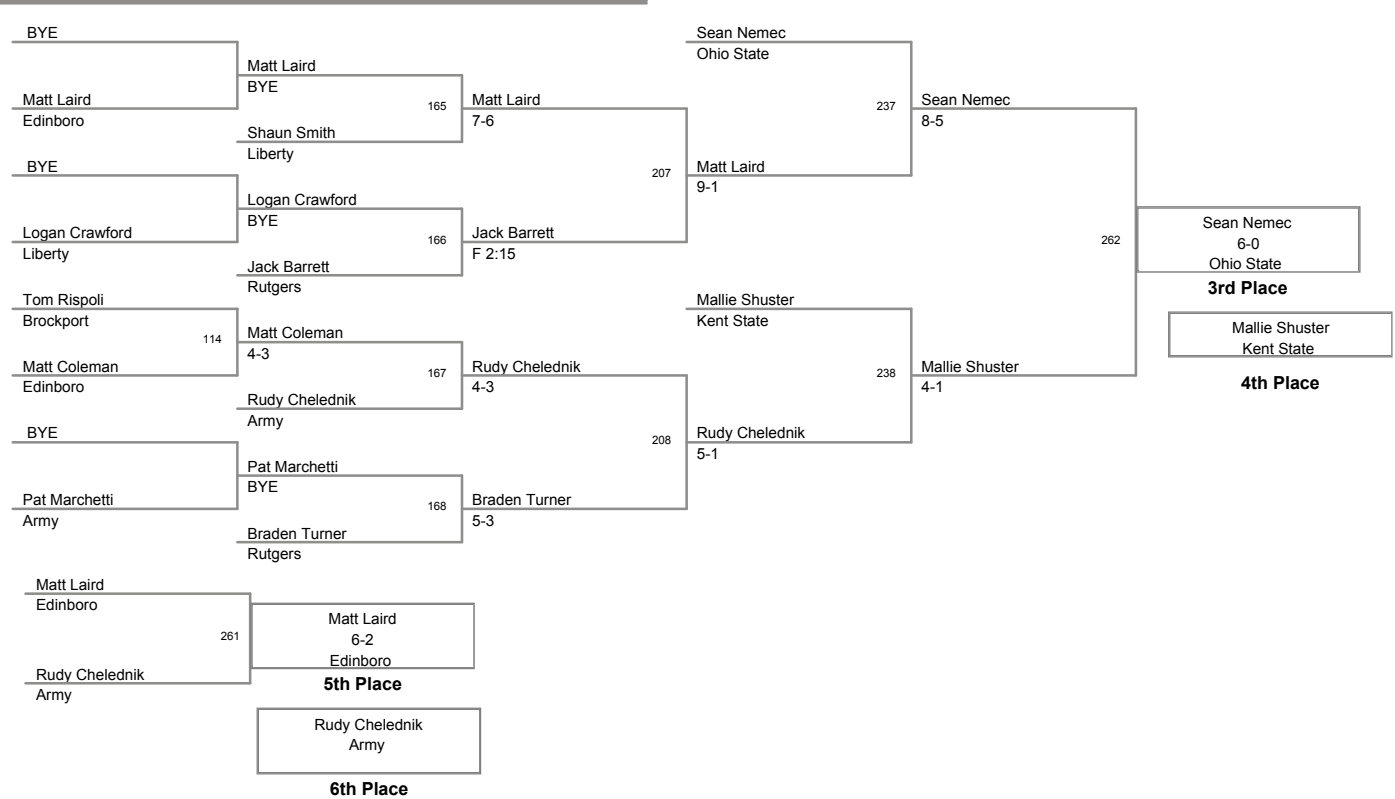

125 Lbs

133 Lbs

141 Lbs

149 Lbs

157 Lbs

2009_Oklahoma Gold
Classic

165 Lbs

2009_Oklahoma Gold
Classic