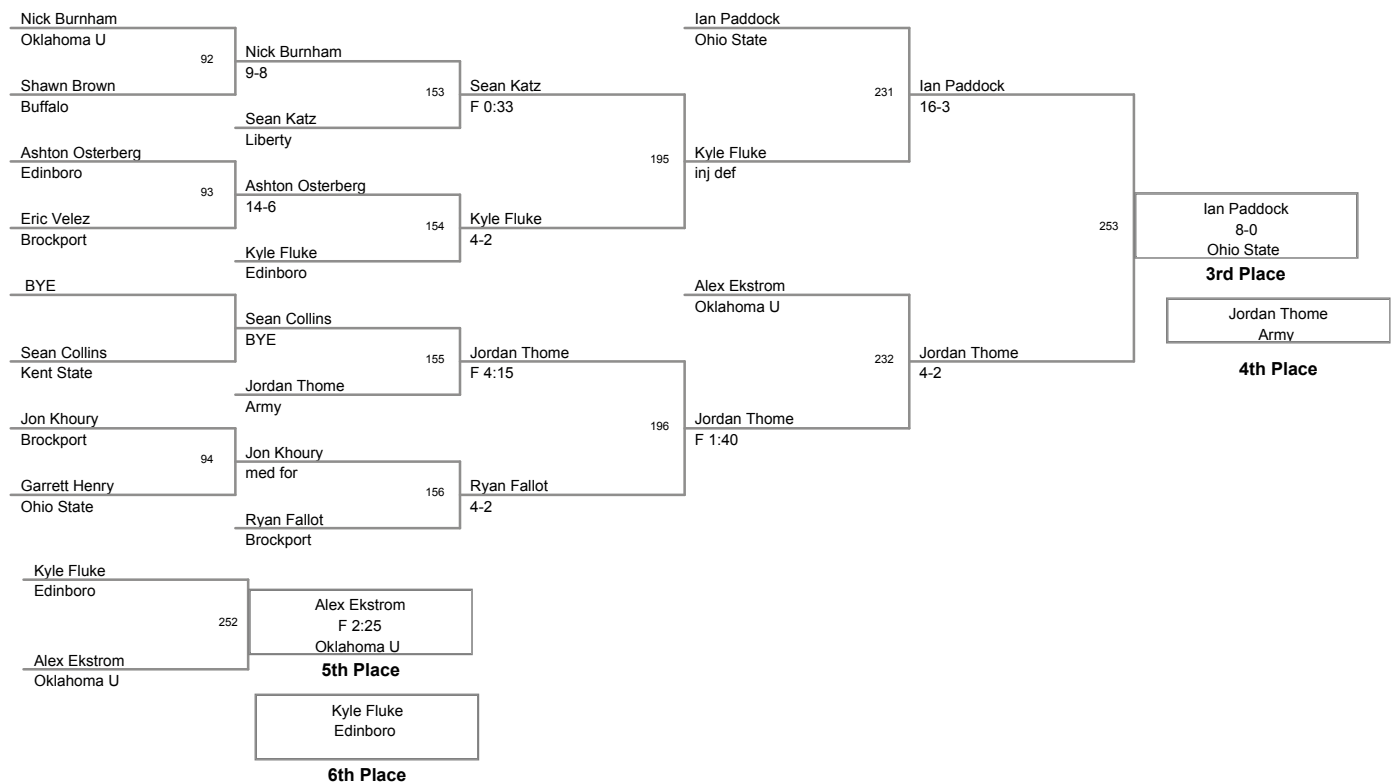

Plc	Points	Team	CH	CONS
1	144.5	Oklahoma U	-	-
2	144	Ohio State	-	-
3	120.5	Rutgers	-	-
4	110	Edinboro	-	-
5	100.5	Kent State	-	-
6	81	Army	-	-
7	37.5	Liberty	-	-
8	11.5	Brockport	-	-
9	6.5	Buffalo	-	-

125 Lbs

133 Lbs

141 Lbs

149 Lbs

157 Lbs

2009_Oklahoma Gold
Classic

165 Lbs

2009_Oklahoma Gold
Classic

174 Lbs

2009_Oklahoma Gold
Classic

184 Lbs

2009_Oklahoma Gold
Classic

197 Lbs