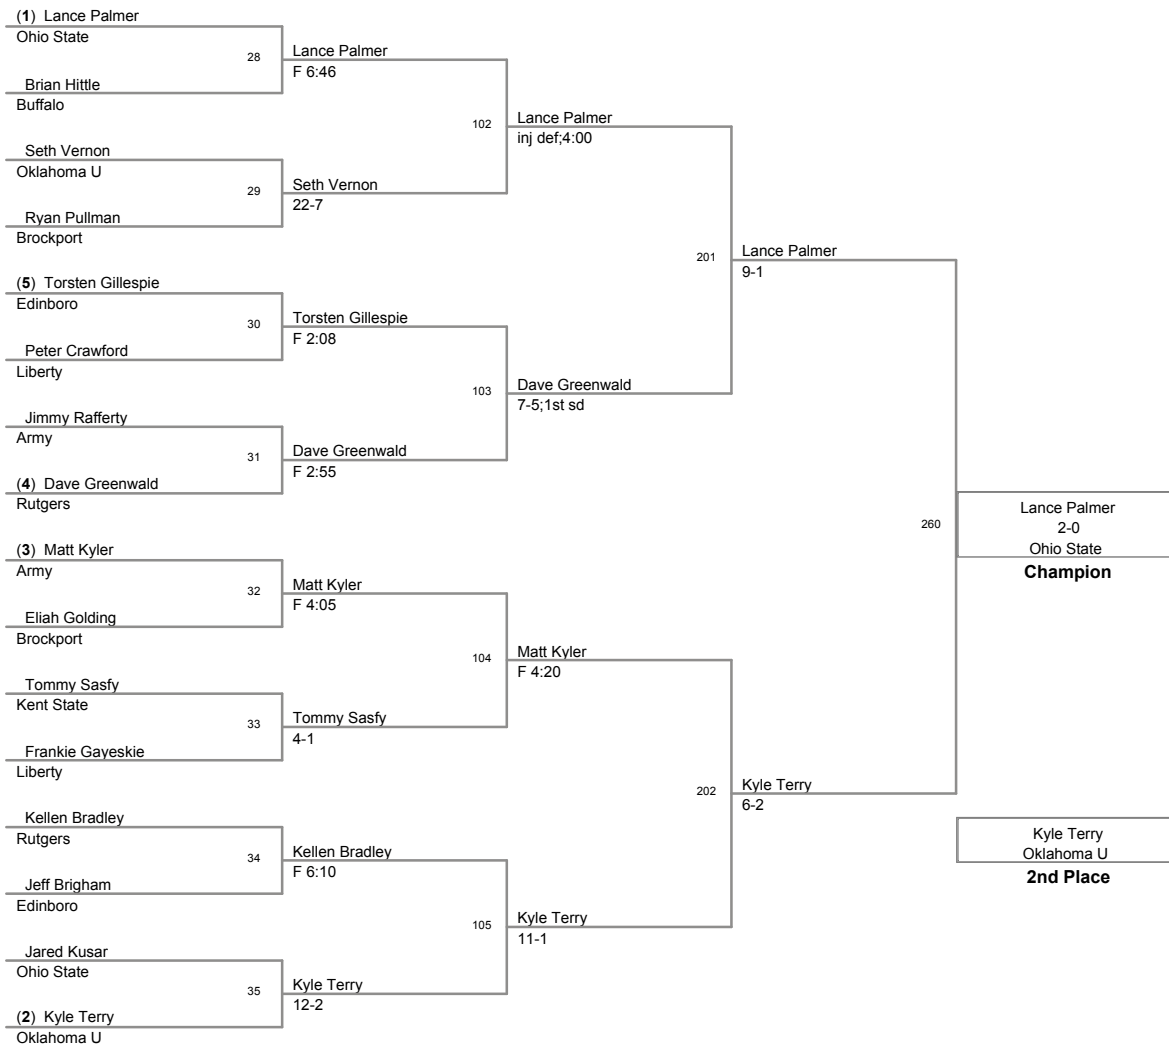

Plc	Points	Team	CH	CONS
1	144.5	Oklahoma U	-	-
2	144	Ohio State	-	-
3	120.5	Rutgers	-	-
4	110	Edinboro	-	-
5	100.5	Kent State	-	-
6	81	Army	-	-
7	37.5	Liberty	-	-
8	11.5	Brockport	-	-
9	6.5	Buffalo	-	-

125 Lbs

133 Lbs

141 Lbs

149 Lbs

157 Lbs

2009_Oklahoma Gold
Classic

165 Lbs

2009_Oklahoma Gold
Classic

174 Lbs

2009_Oklahoma Gold
Classic

184 Lbs

2009_Oklahoma Gold
Classic

197 Lbs