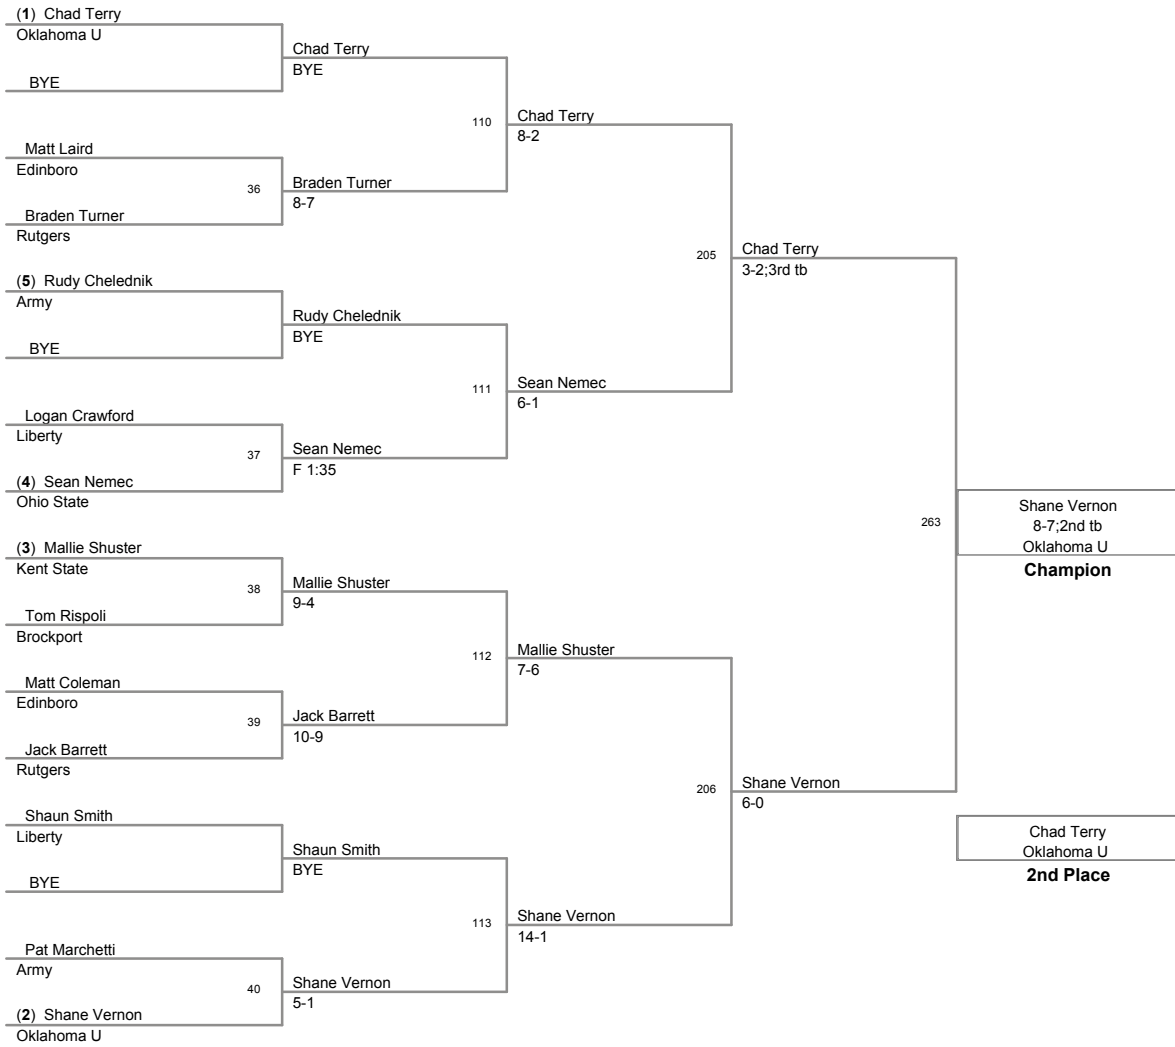

Plc	Points	Team	CH	CONS
1	144.5	Oklahoma U	-	-
2	144	Ohio State	-	-
3	120.5	Rutgers	-	-
4	110	Edinboro	-	-
5	100.5	Kent State	-	-
6	81	Army	-	-
7	37.5	Liberty	-	-
8	11.5	Brockport	-	-
9	6.5	Buffalo	-	-

125 Lbs

133 Lbs

141 Lbs

149 Lbs

157 Lbs

2009_Oklahoma Gold
Classic

165 Lbs

2009_Oklahoma Gold
Classic