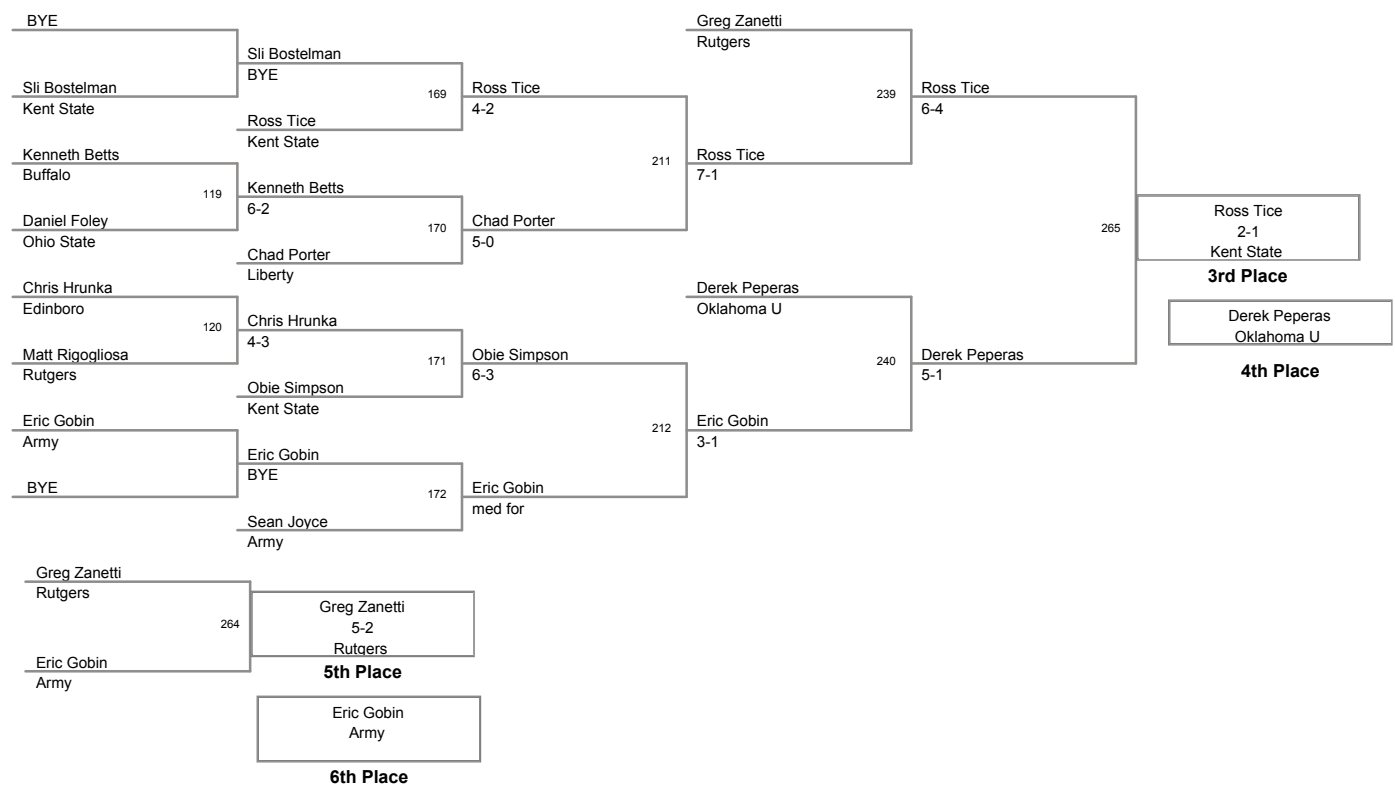

125 Lbs

133 Lbs

141 Lbs

149 Lbs

157 Lbs

2009_Oklahoma Gold
Classic

165 Lbs

2009_Oklahoma Gold
Classic