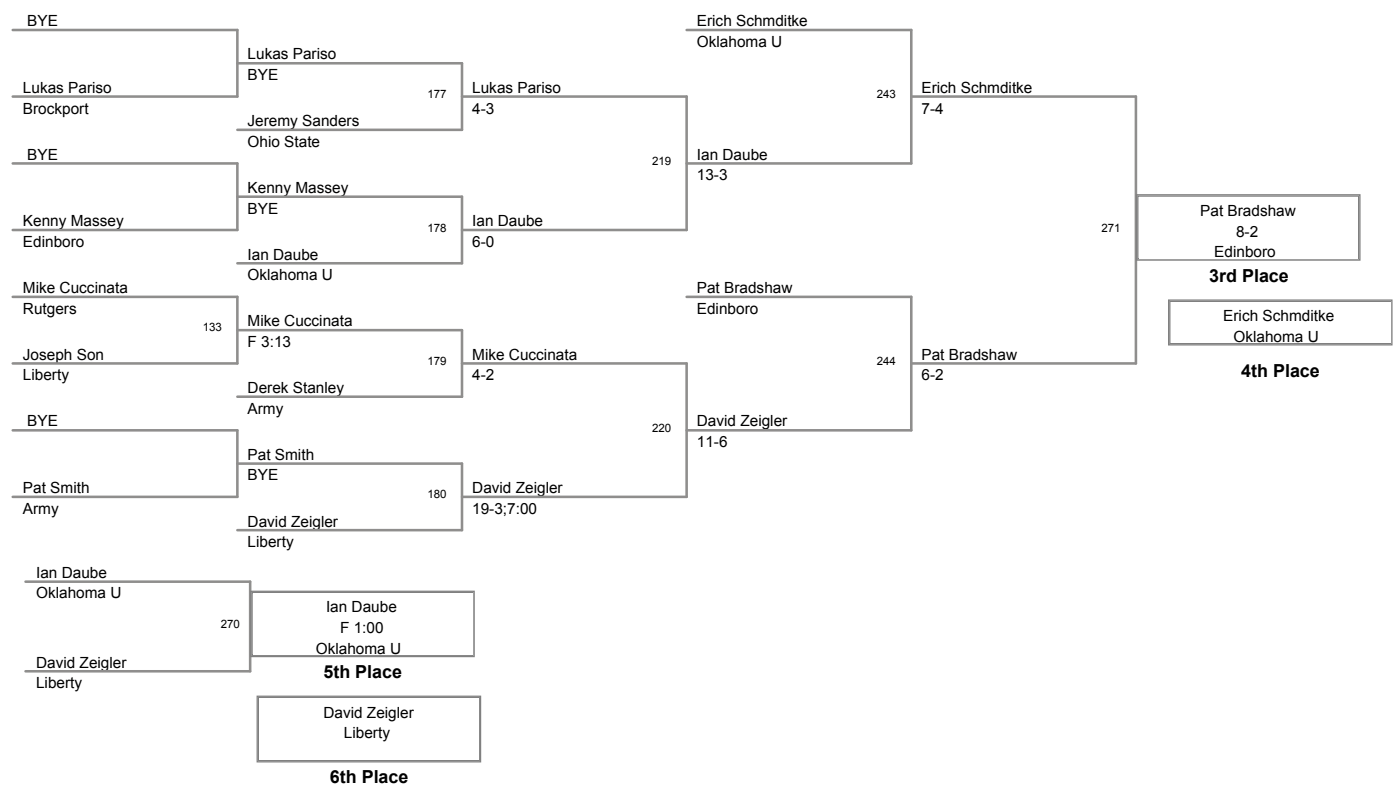

2009_Oklahoma Gold
Classic

184 Lbs