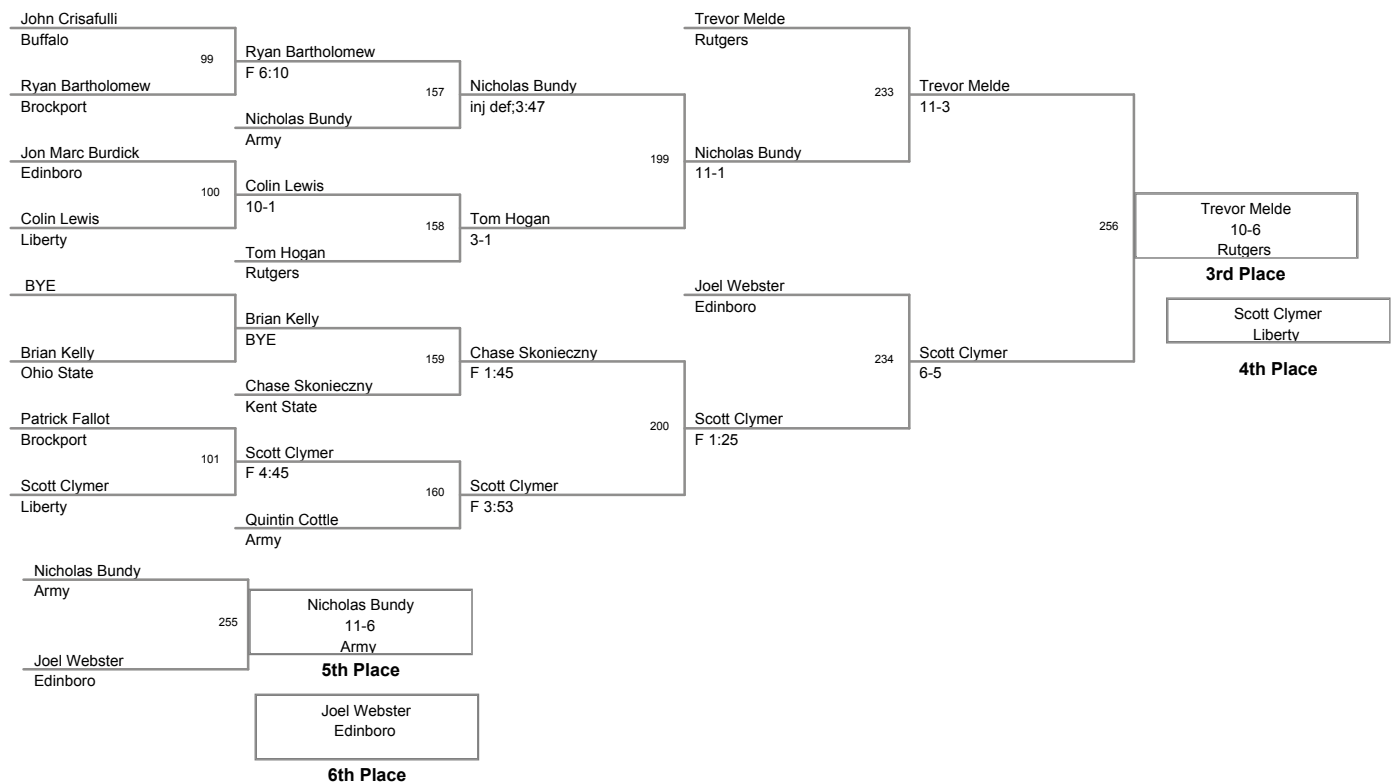

Plc	Points	Team	CH	CONS
1	144.5	Oklahoma U	-	-
2	144	Ohio State	-	-
3	120.5	Rutgers	-	-
4	110	Edinboro	-	-
5	100.5	Kent State	-	-
6	81	Army	-	-
7	37.5	Liberty	-	-
8	11.5	Brockport	-	-
9	6.5	Buffalo	-	-

125 Lbs

133 Lbs

141 Lbs

149 Lbs

157 Lbs

2009_Oklahoma Gold
Classic

165 Lbs

2009_Oklahoma Gold
Classic

174 Lbs

2009_Oklahoma Gold
Classic

184 Lbs

2009_Oklahoma Gold
Classic

197 Lbs