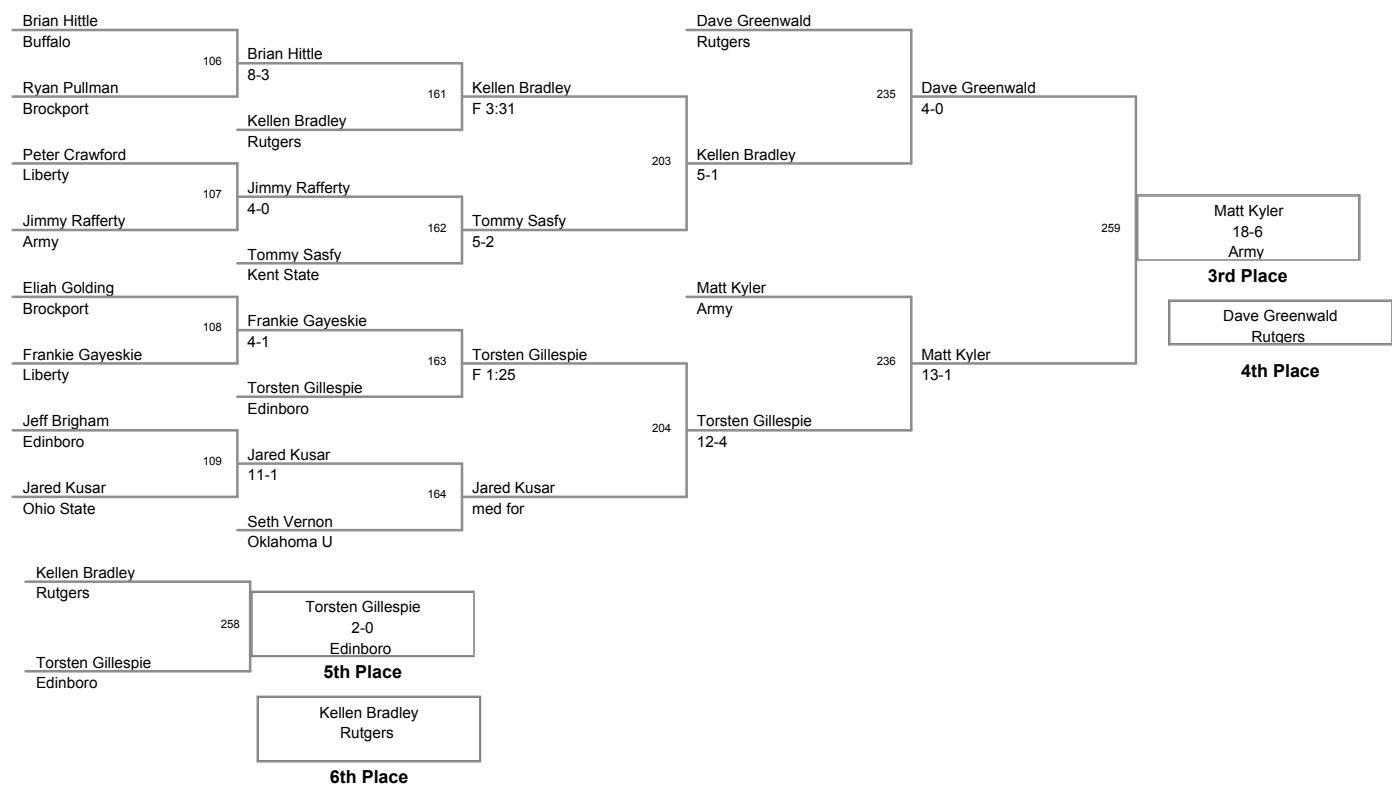

Plc	Points	Team	CH	CONS
1	144.5	Oklahoma U	-	-
2	144	Ohio State	-	-
3	120.5	Rutgers	-	-
4	110	Edinboro	-	-
5	100.5	Kent State	-	-
6	81	Army	-	-
7	37.5	Liberty	-	-
8	11.5	Brockport	-	-
9	6.5	Buffalo	-	-

125 Lbs

133 Lbs

141 Lbs

149 Lbs

157 Lbs

2009_Oklahoma Gold
Classic

165 Lbs

2009_Oklahoma Gold
Classic