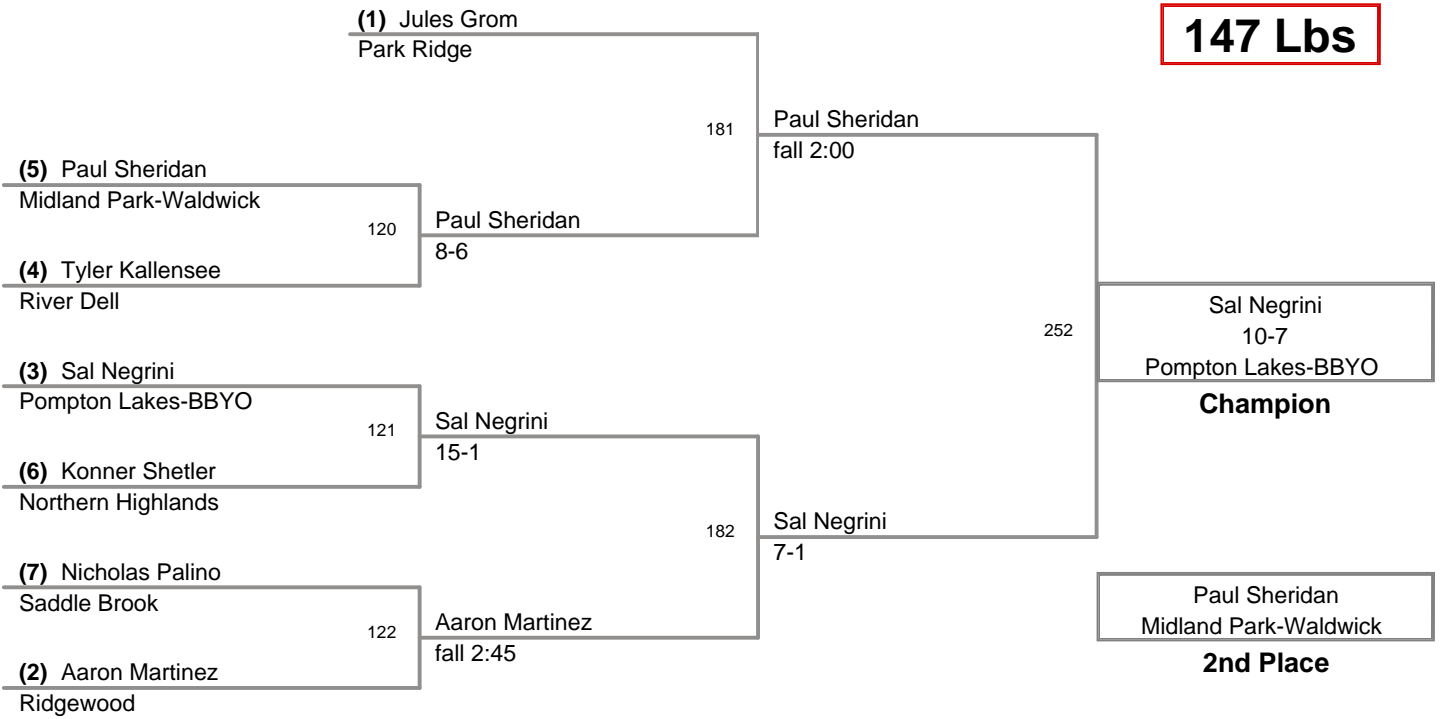

2009 Jr Cutter Classic
Classic

124 Lbs

2009 Jr Cutter Classic
Classic

135 Lbs

2009 Jr Cutter Classic
Classic

147 Lbs

2009 Jr Cutter Classic
Classic

160 Lbs