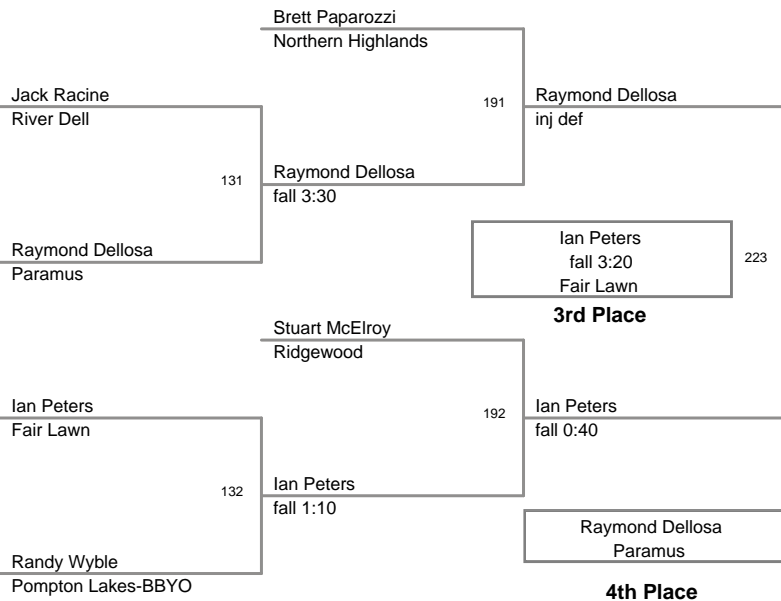

Plc	Points	Team	CH	CONS	
1	197.5	Paramus	-	-	7th Annual(since 2003)
2	135	Fair Lawn	-	-	Jr Cutter Classic Team Invitational
3	133	Park Ridge	-	-	
4	127	River Dell	-	-	Paramus - 4th consecutive team
5	126.5	Ridgewood	-	-	championship
6	117	Hasbrouck Heights	-	-	Fair Lawn - first ever top three
7	83	Pompton Lakes-BBYO	-	-	finish
8	72.5	Northern Highlands	-	-	West Milford - unable to participate
9	67.5	Saddle Brook	-	-	due to snowstorm
10	49.5	Closter	-	-	
11	38	Ramsey	-	-	MOW - Nicholas Bucci(Paramus) 160lbs
12	36	Midland Park-Waldwick	-	-	
12	36	North Bergen	-	-	Fair Lawn clinches second place
14	32.5	Lyndhurst	-	-	with dramatic pin by Aramis Bermudez
15	0	West Milford	-	-	in 185lbs championship

2009 Jr Cutter Classic
Classic

60 Lbs