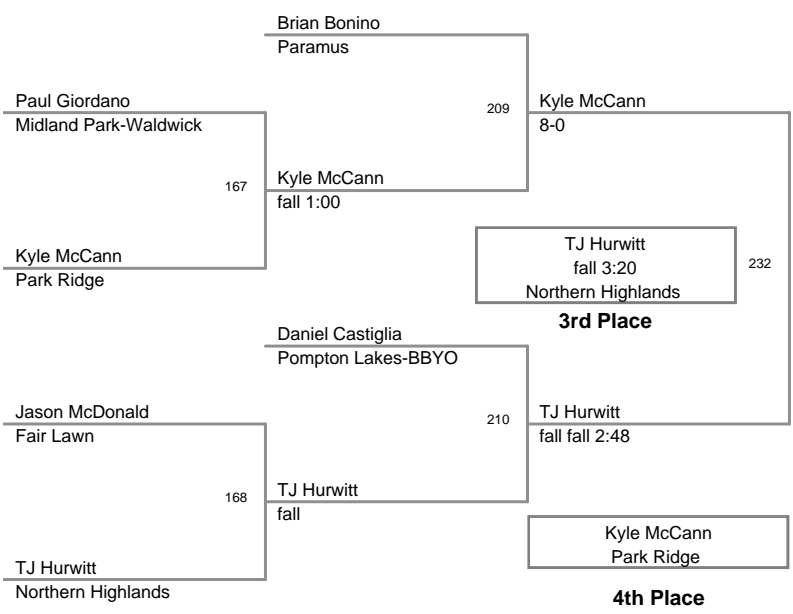

2009 Jr Cutter Classic
Classic

107 Lbs