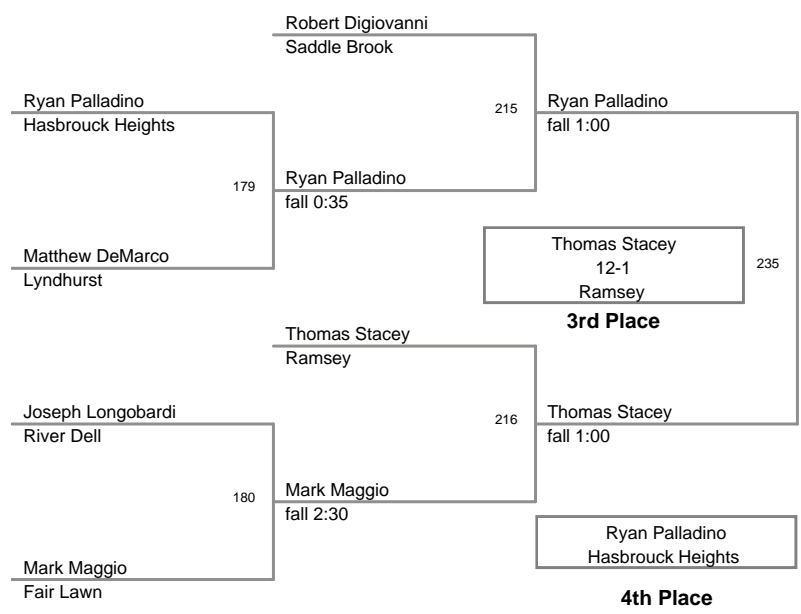

2009 Jr Cutter Classic
Classic

135 Lbs