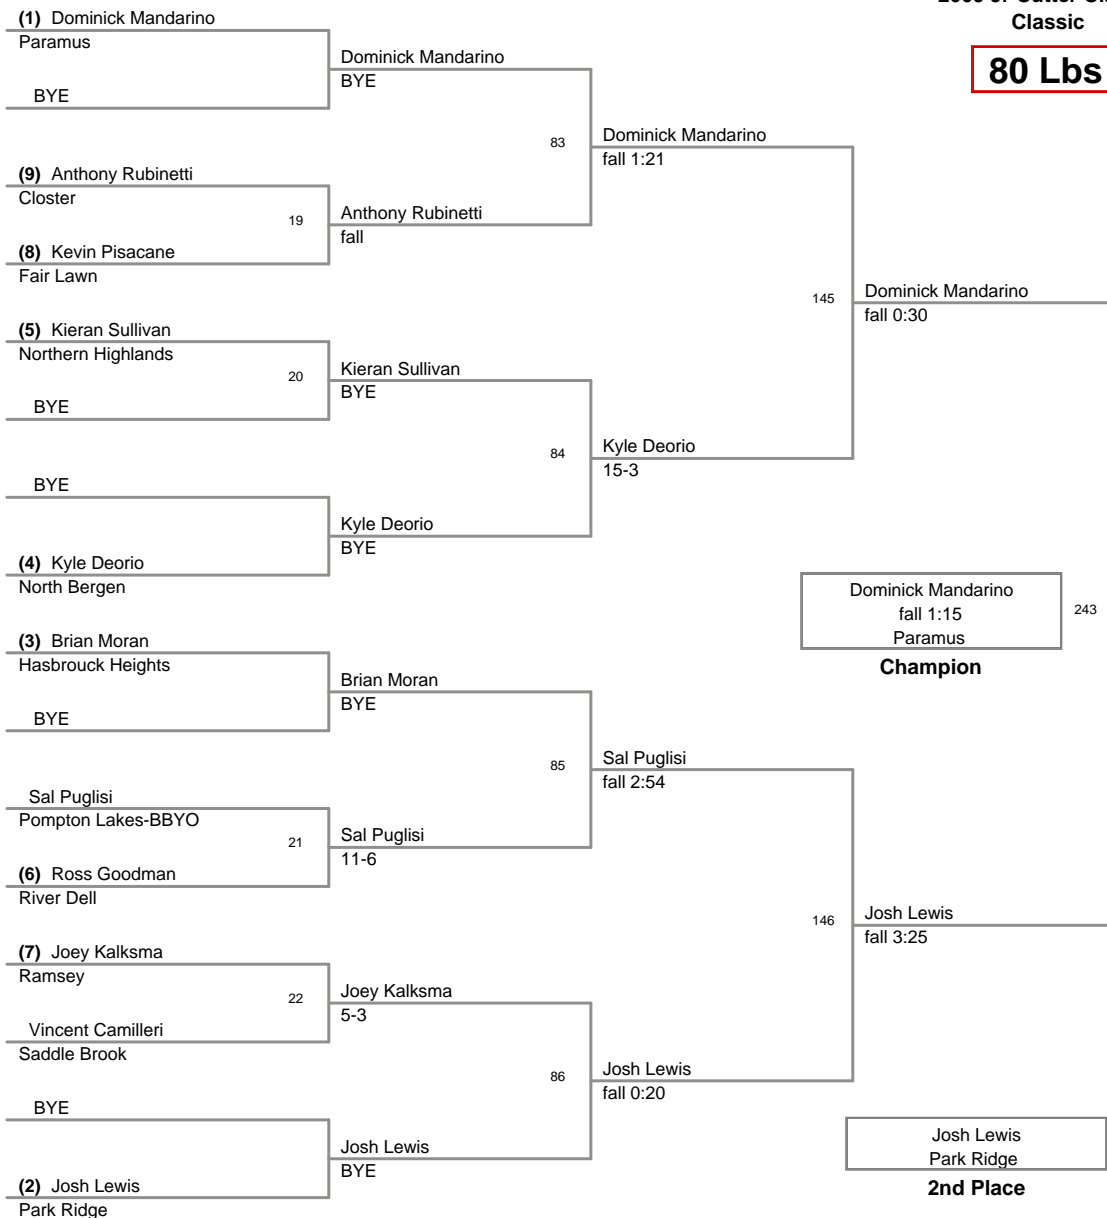

2009 Jr Cutter Classic
Classic

80 Lbs