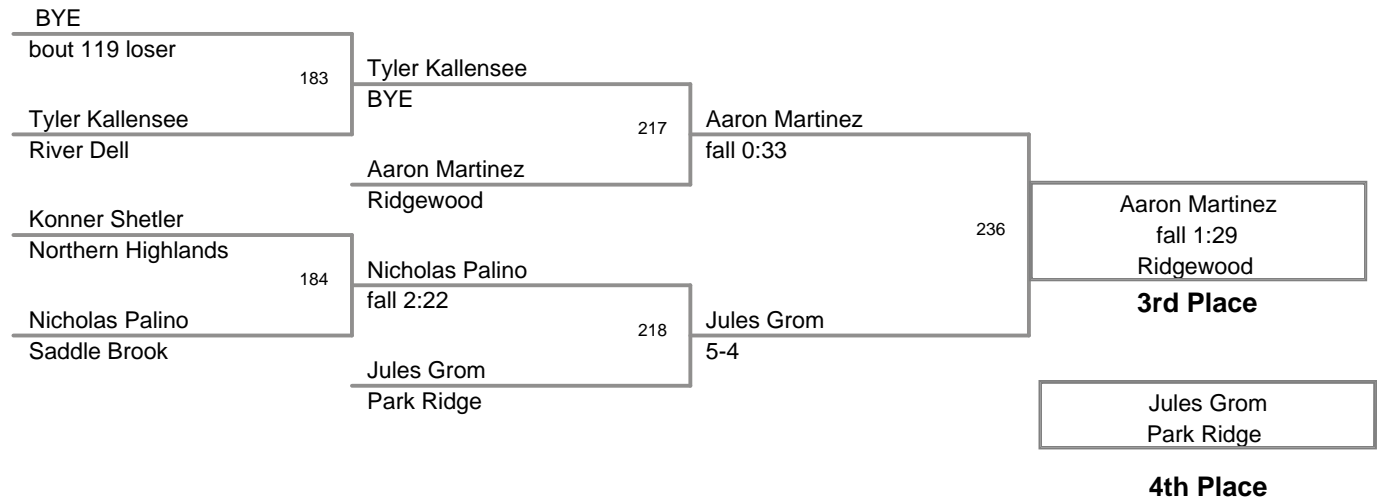

2009 Jr Cutter Classic
Classic

124 Lbs

2009 Jr Cutter Classic
Classic

135 Lbs

2009 Jr Cutter Classic
Classic

147 Lbs

2009 Jr Cutter Classic
Classic

160 Lbs