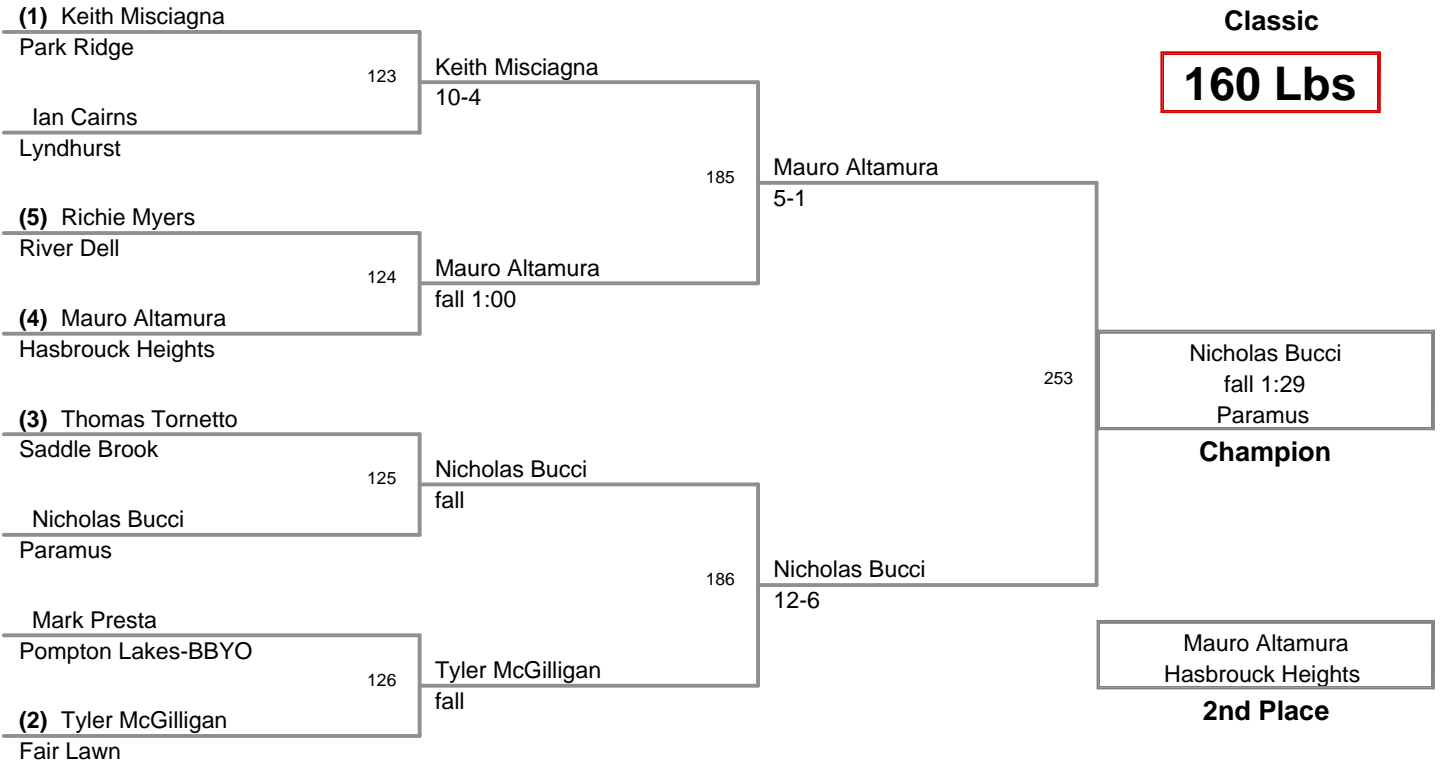

2009 Jr Cutter Classic
Classic

124 Lbs

2009 Jr Cutter Classic
Classic

135 Lbs

2009 Jr Cutter Classic
Classic

147 Lbs

2009 Jr Cutter Classic
Classic

160 Lbs