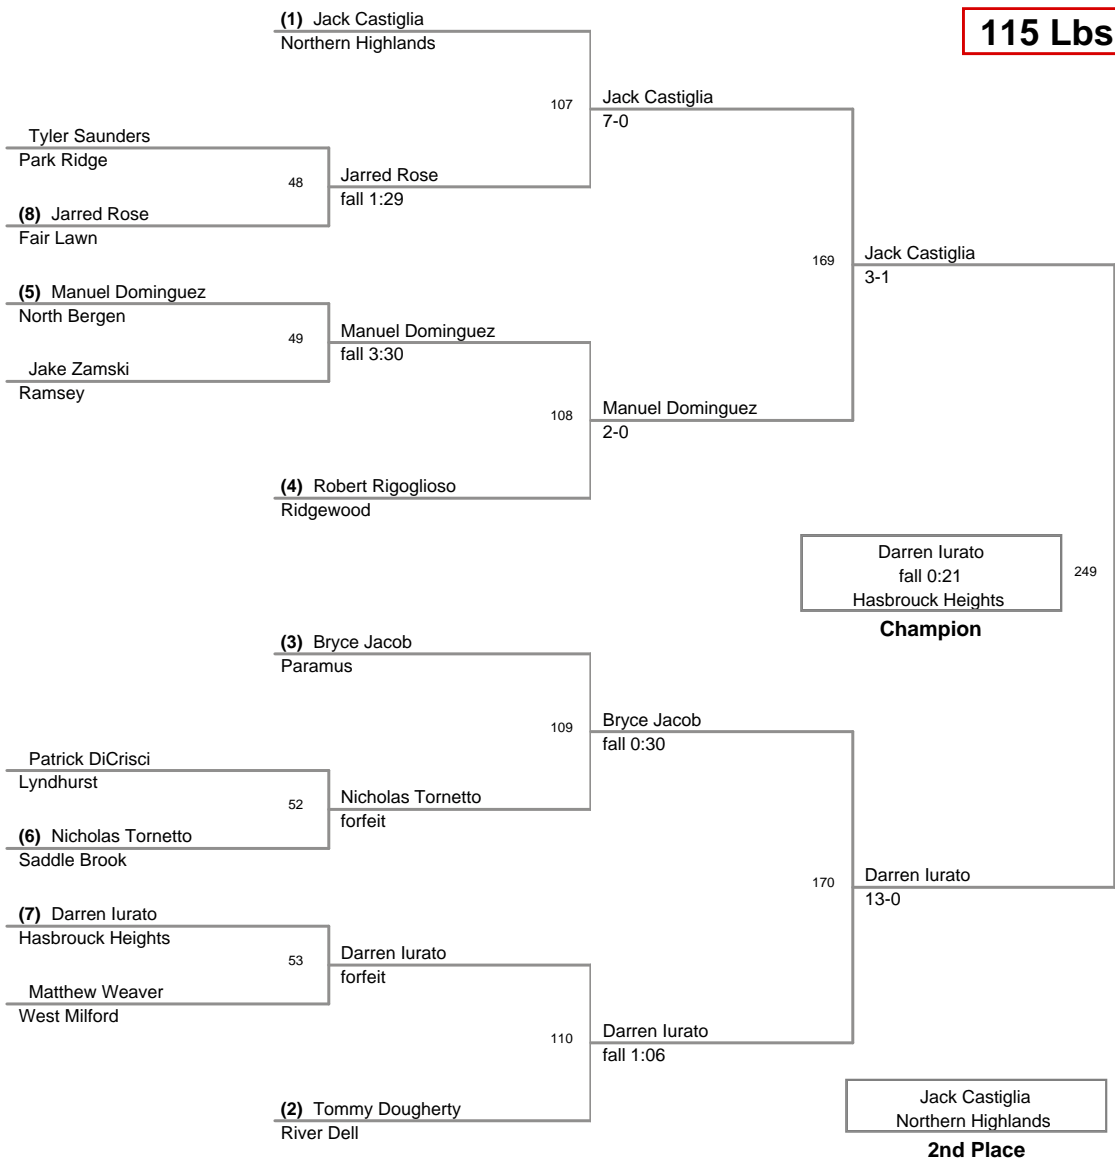

2009 Jr Cutter Classic
Classic

95 Lbs

2009 Jr Cutter Classic
Classic

100 Lbs

2009 Jr Cutter Classic
Classic

107 Lbs

2009 Jr Cutter Classic
Classic

115 Lbs