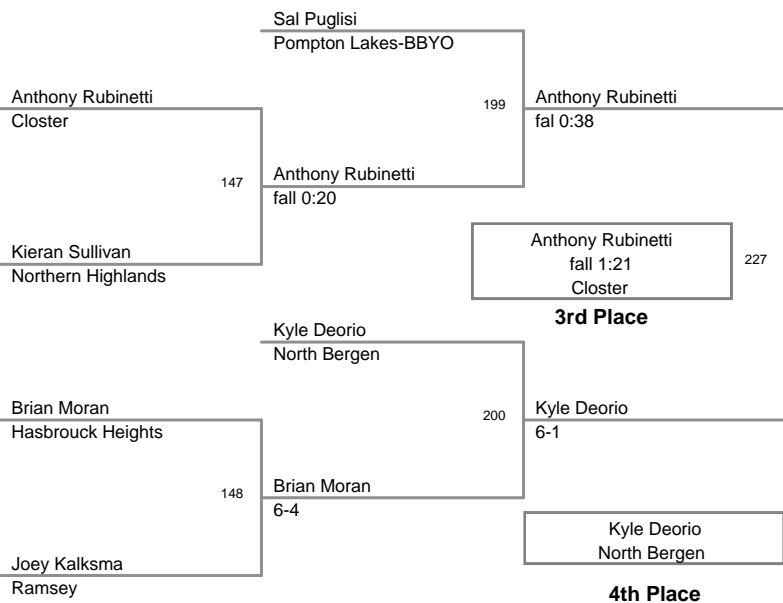

2009 Jr Cutter Classic
Classic

80 Lbs