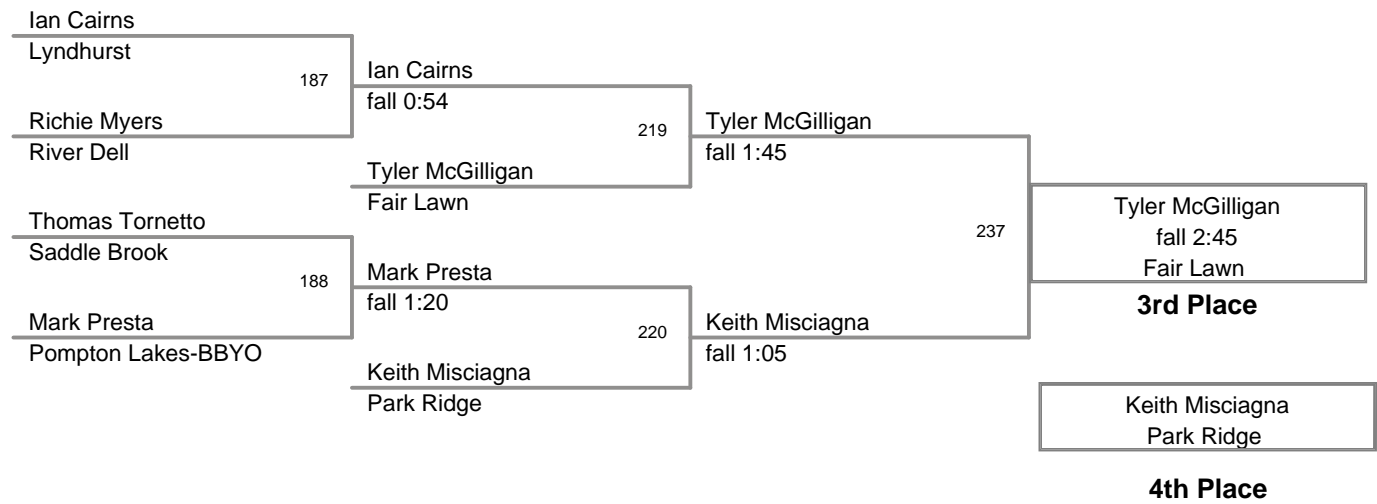

2009 Jr Cutter Classic
Classic

124 Lbs

2009 Jr Cutter Classic
Classic

135 Lbs

2009 Jr Cutter Classic
Classic

147 Lbs

2009 Jr Cutter Classic
Classic

160 Lbs