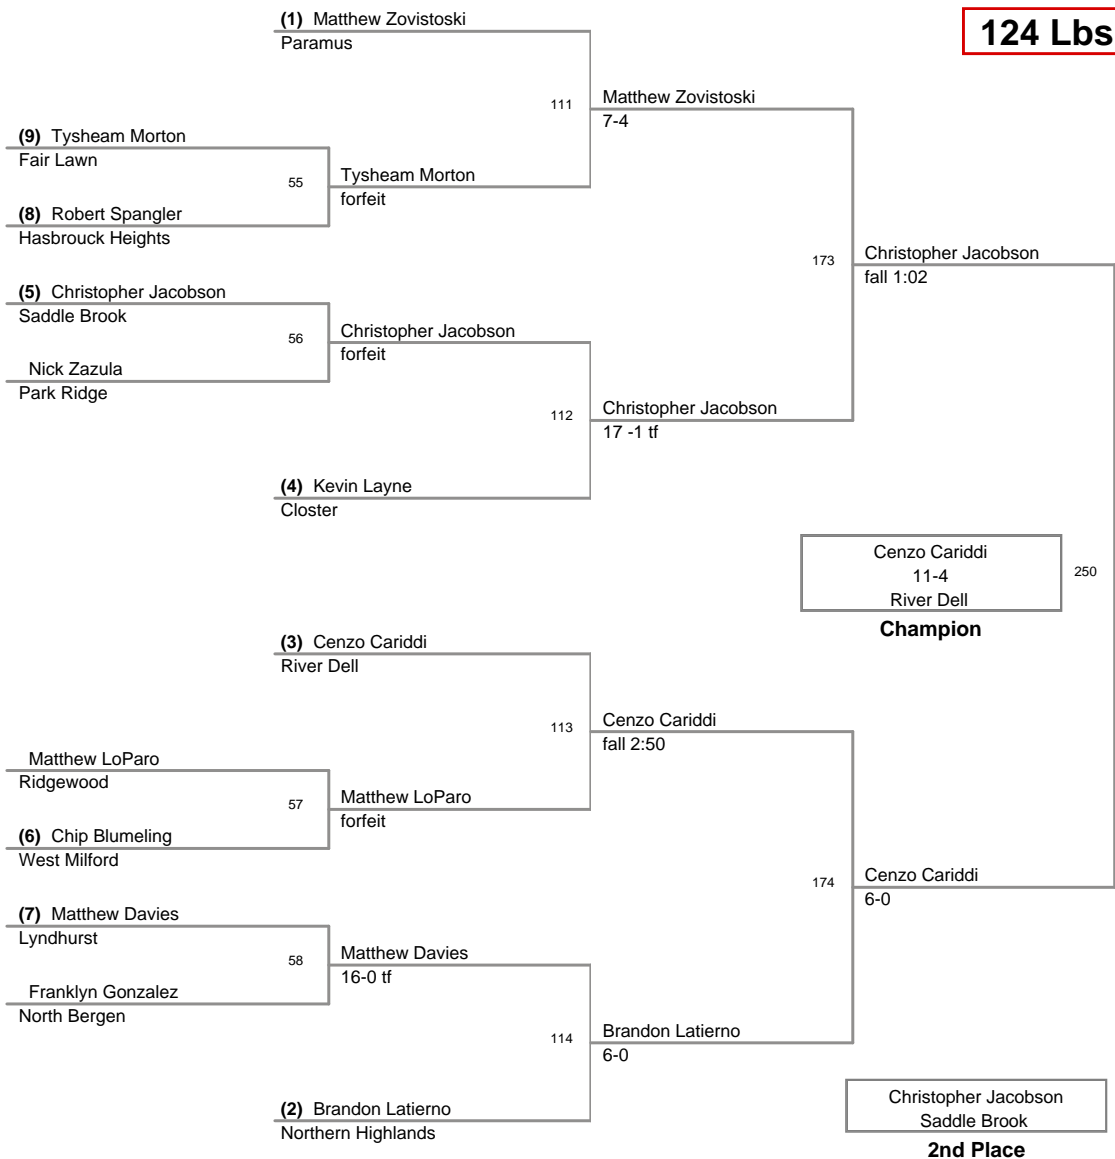

2009 Jr Cutter Classic
Classic

124 Lbs