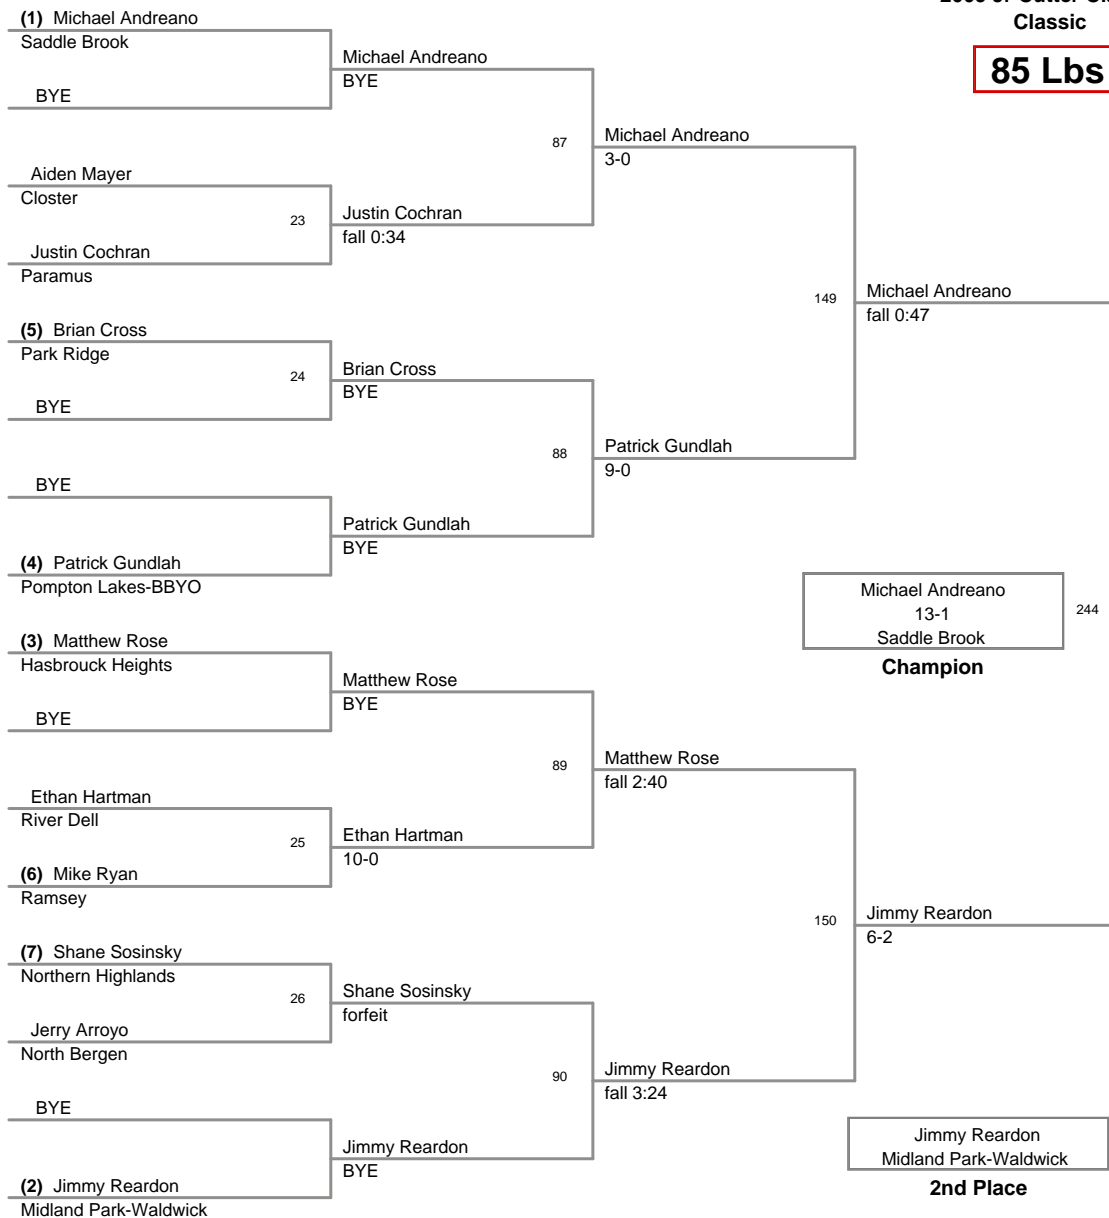

2009 Jr Cutter Classic
Classic

85 Lbs