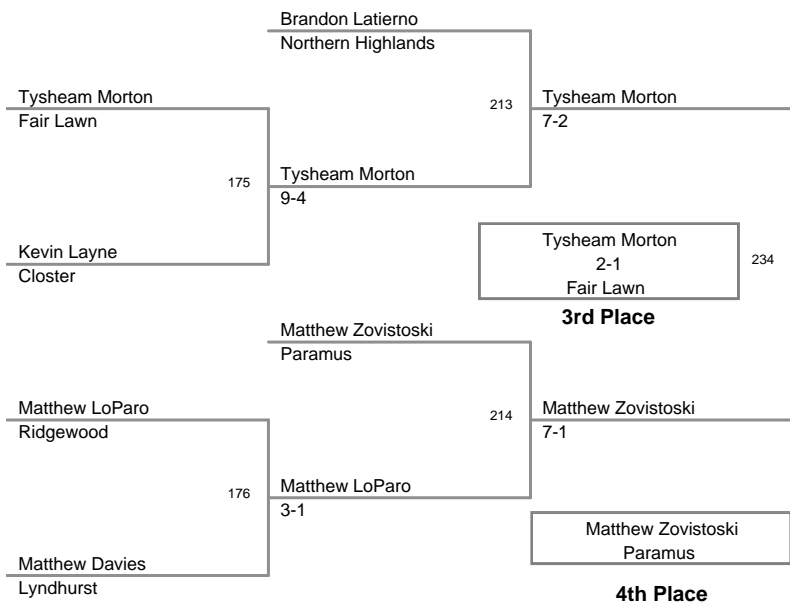

2009 Jr Cutter Classic
Classic

124 Lbs