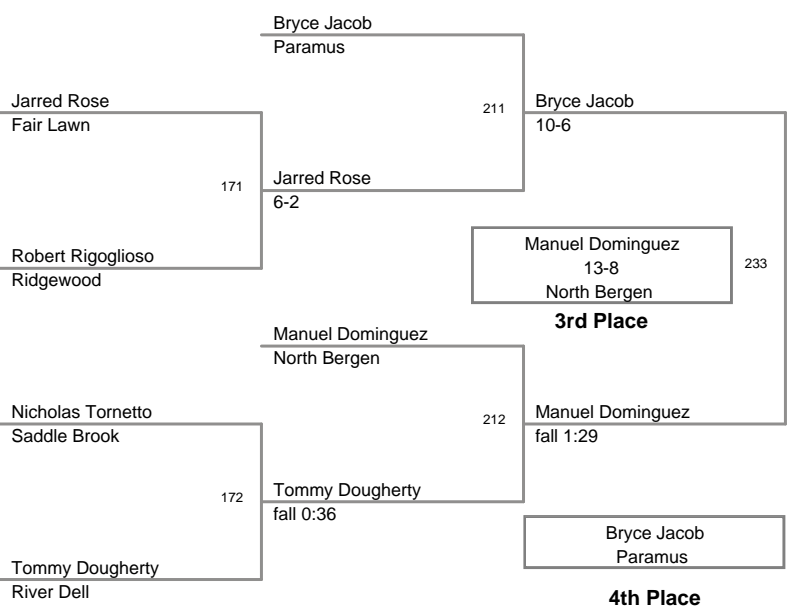

2009 Jr Cutter Classic
Classic

95 Lbs

2009 Jr Cutter Classic
Classic

100 Lbs

2009 Jr Cutter Classic
Classic

107 Lbs

2009 Jr Cutter Classic
Classic

115 Lbs