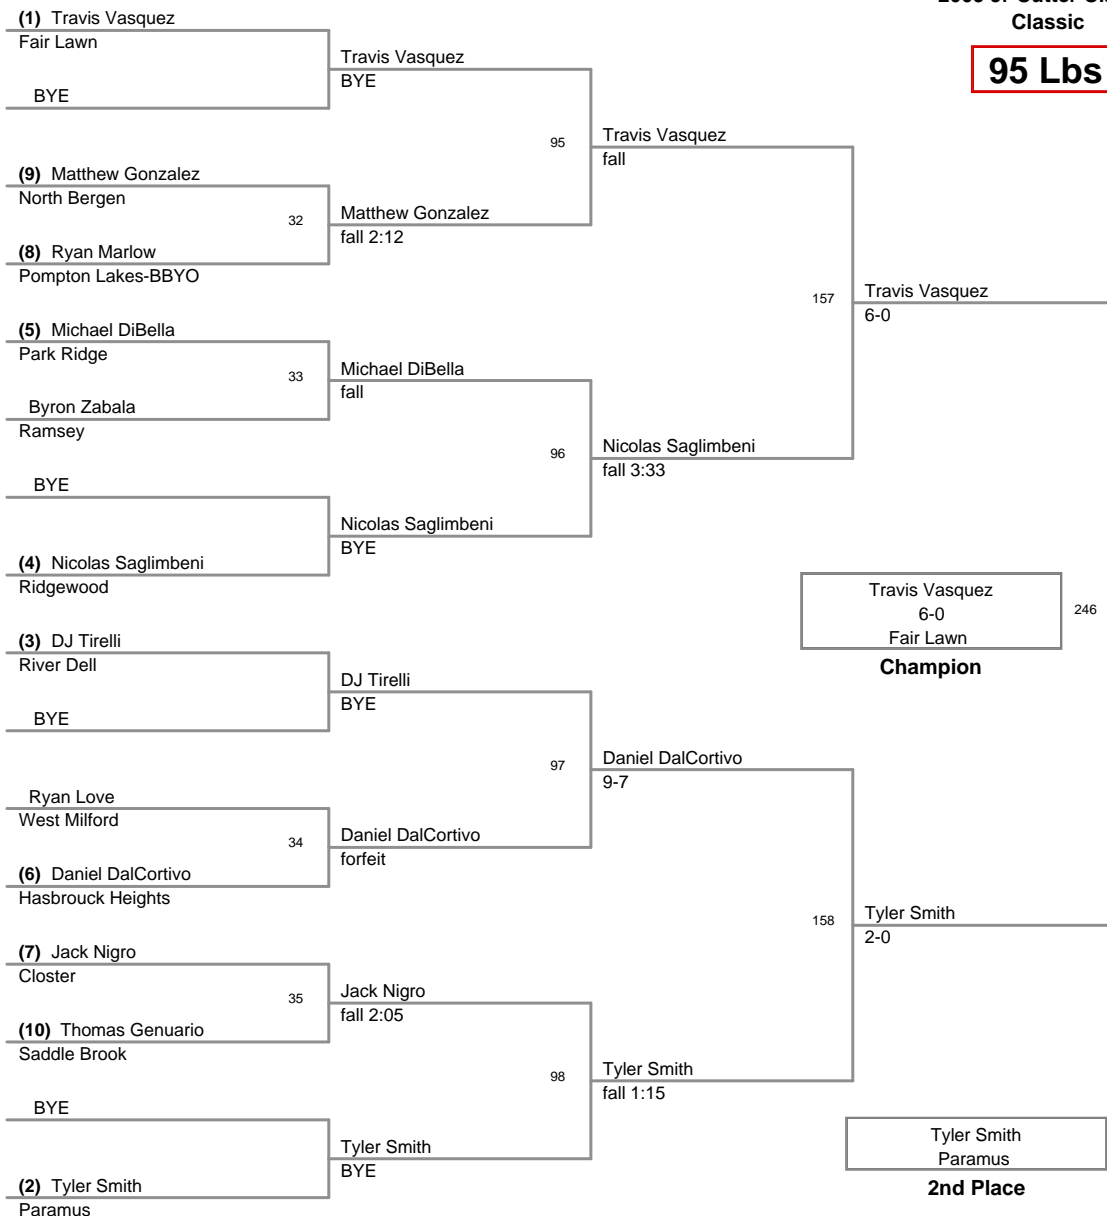

2009 Jr Cutter Classic
Classic

95 Lbs