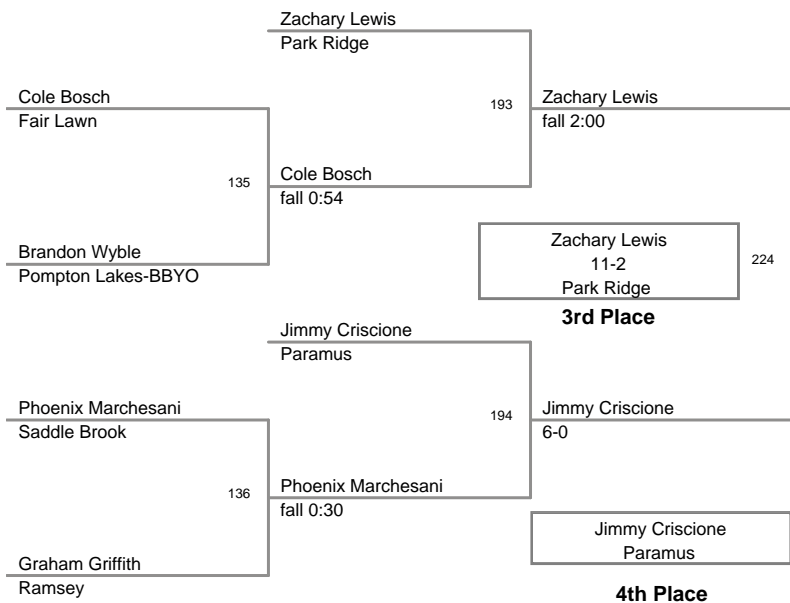

2009 Jr Cutter Classic
Classic

65 Lbs