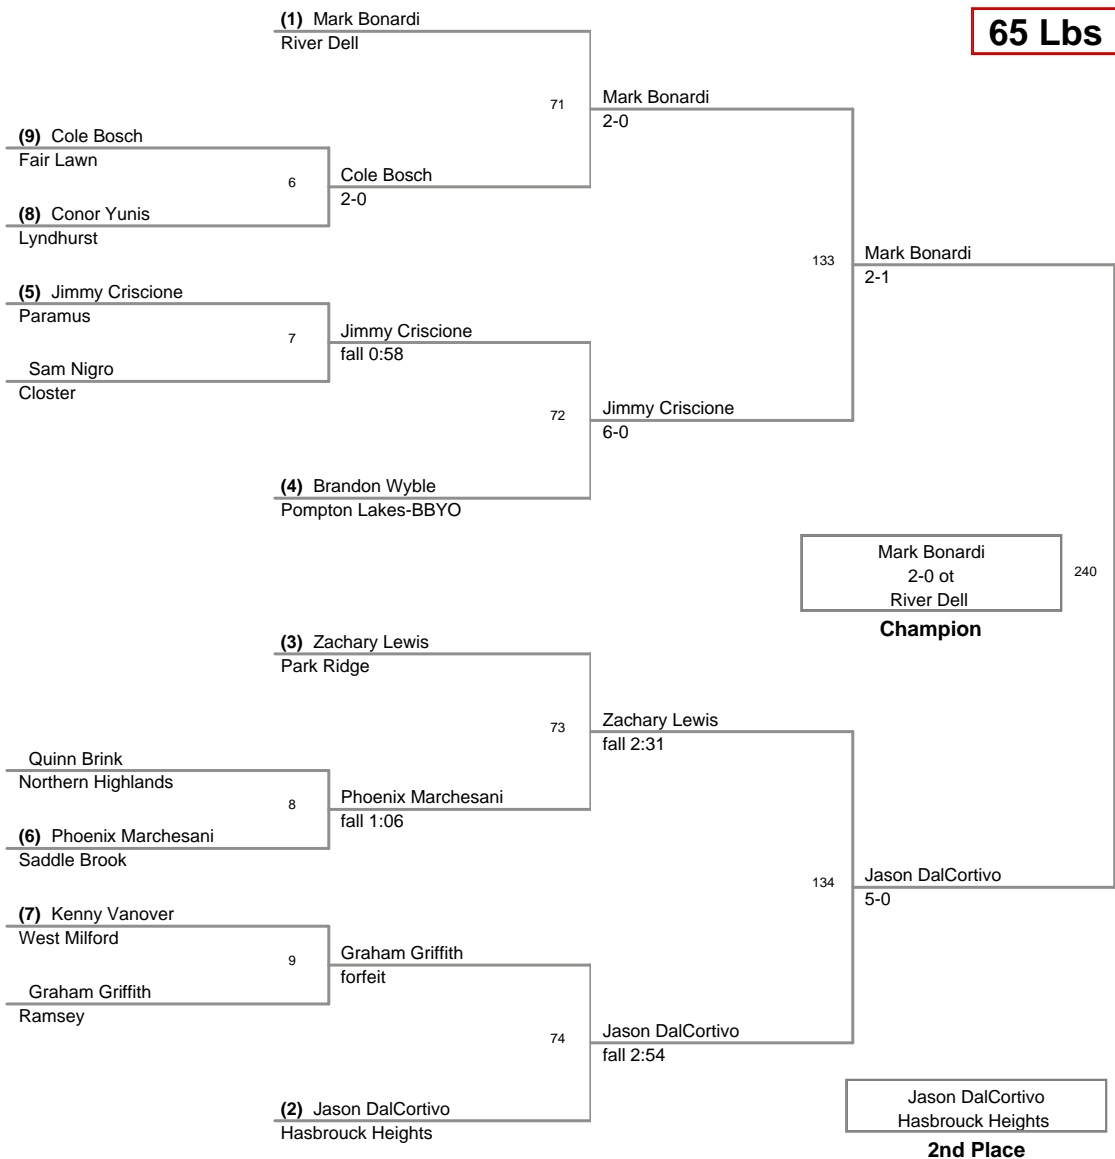

2009 Jr Cutter Classic
Classic

65 Lbs