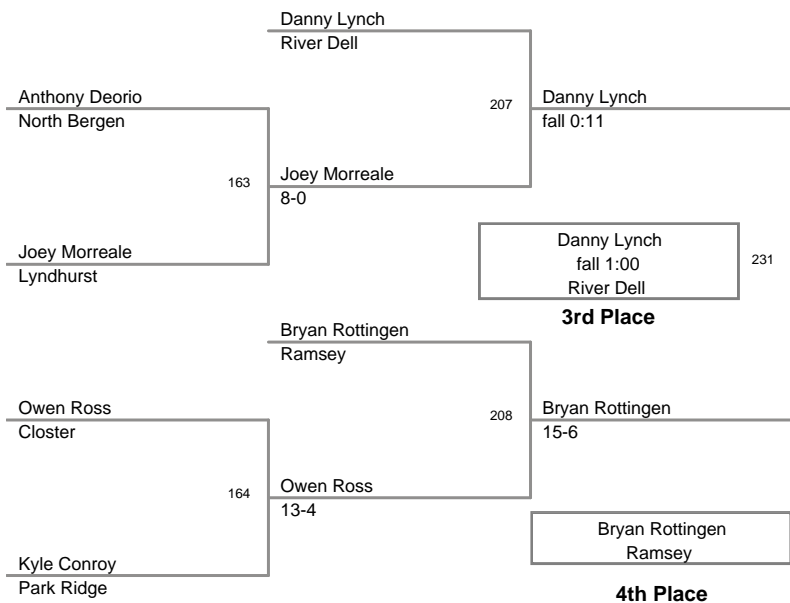

2009 Jr Cutter Classic
Classic

100 Lbs