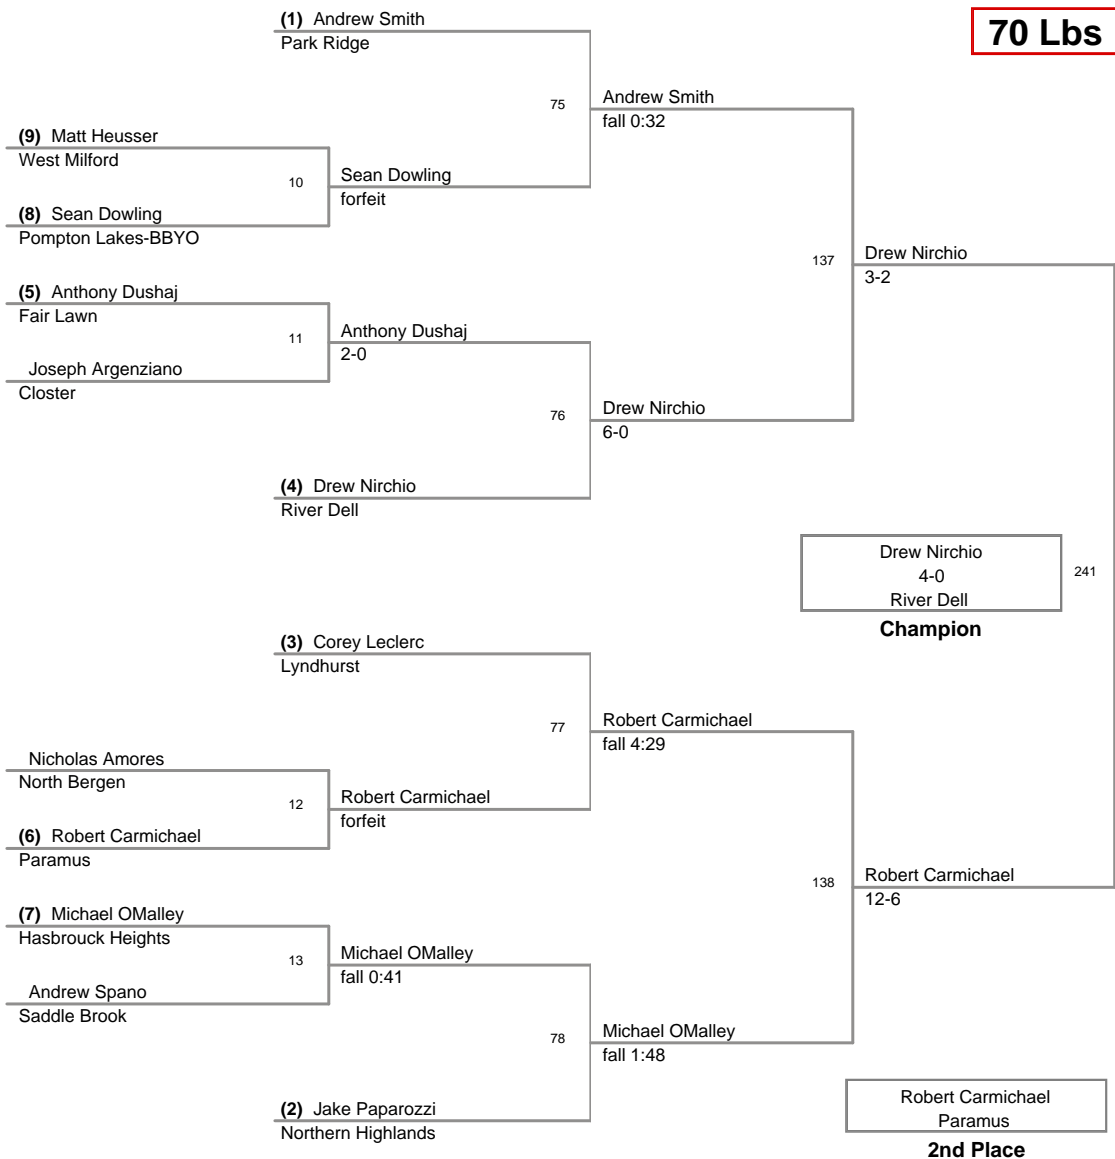

2009 Jr Cutter Classic
Classic

70 Lbs