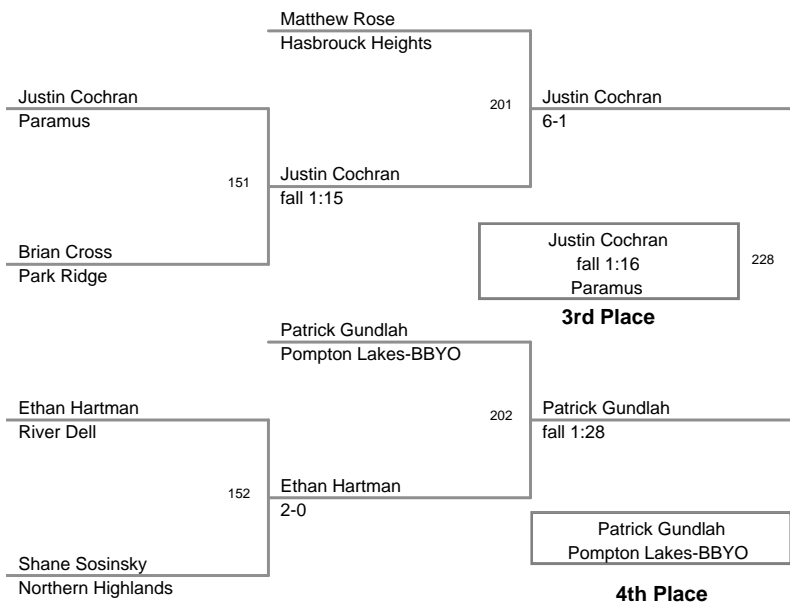

2009 Jr Cutter Classic
Classic

85 Lbs