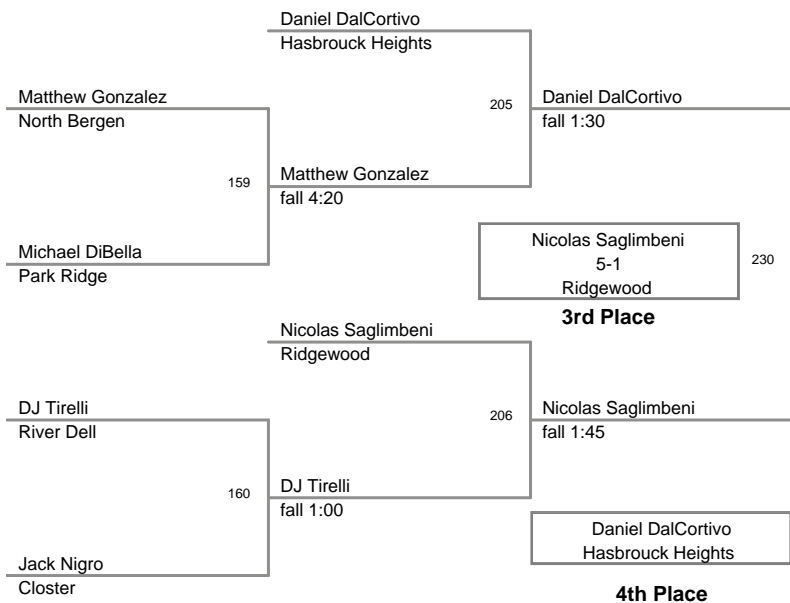

2009 Jr Cutter Classic
Classic

95 Lbs