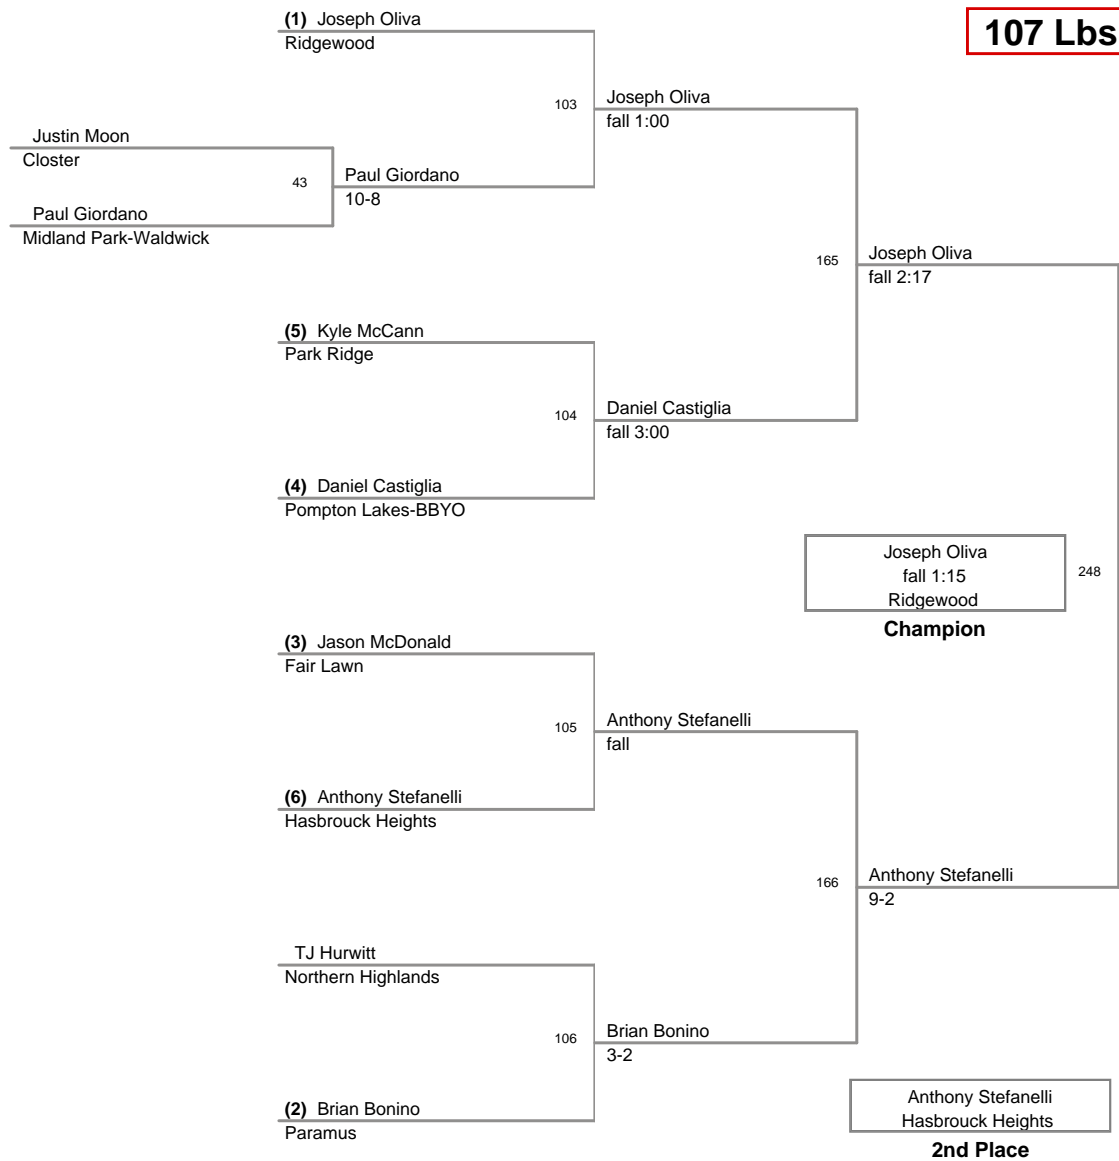

2009 Jr Cutter Classic
Classic

95 Lbs

2009 Jr Cutter Classic
Classic

100 Lbs

2009 Jr Cutter Classic
Classic

107 Lbs

2009 Jr Cutter Classic
Classic

115 Lbs