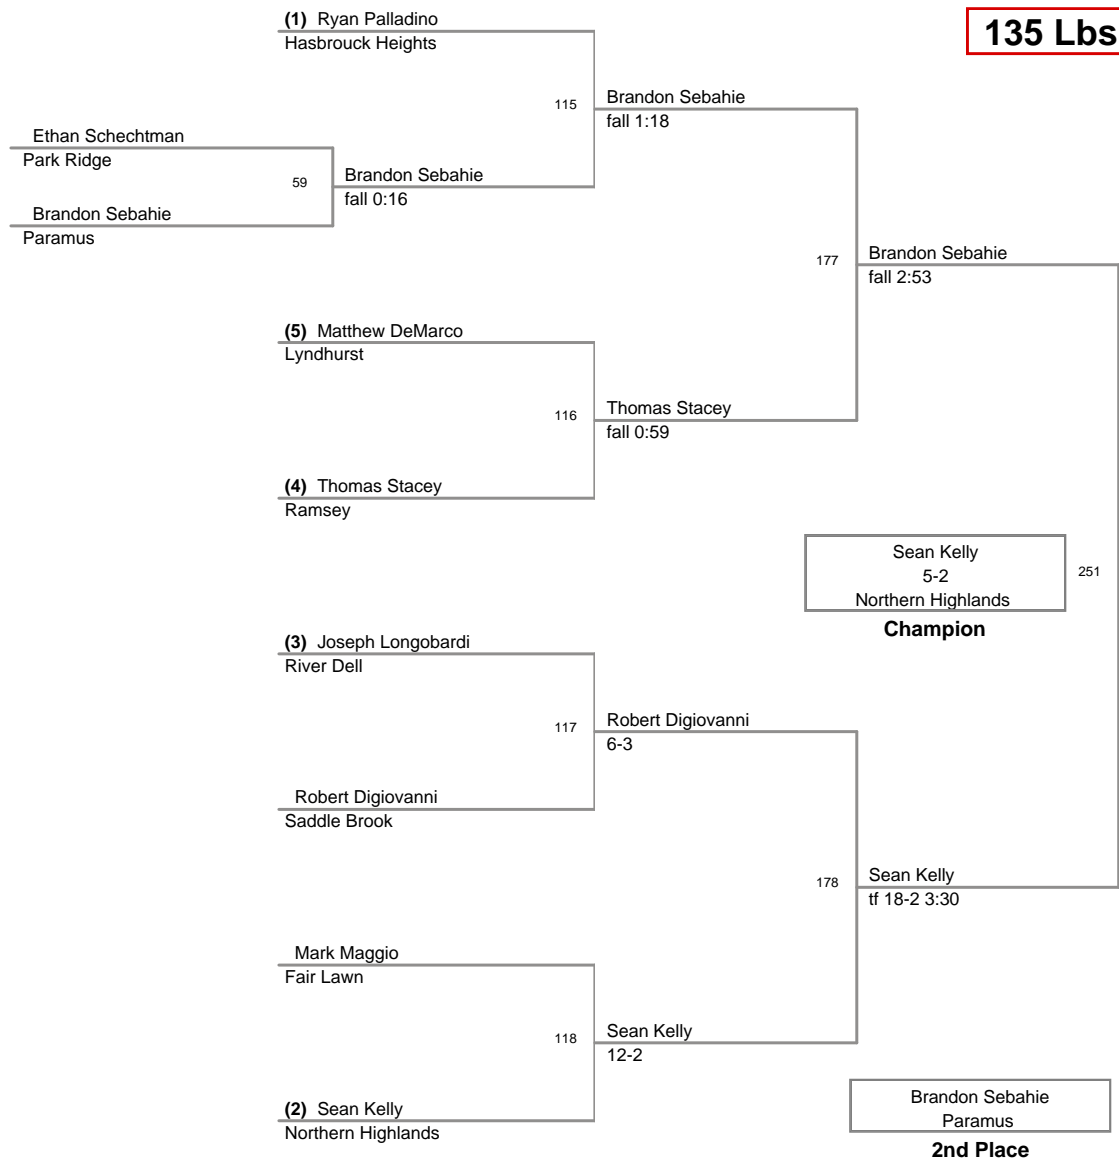

2009 Jr Cutter Classic
Classic

135 Lbs