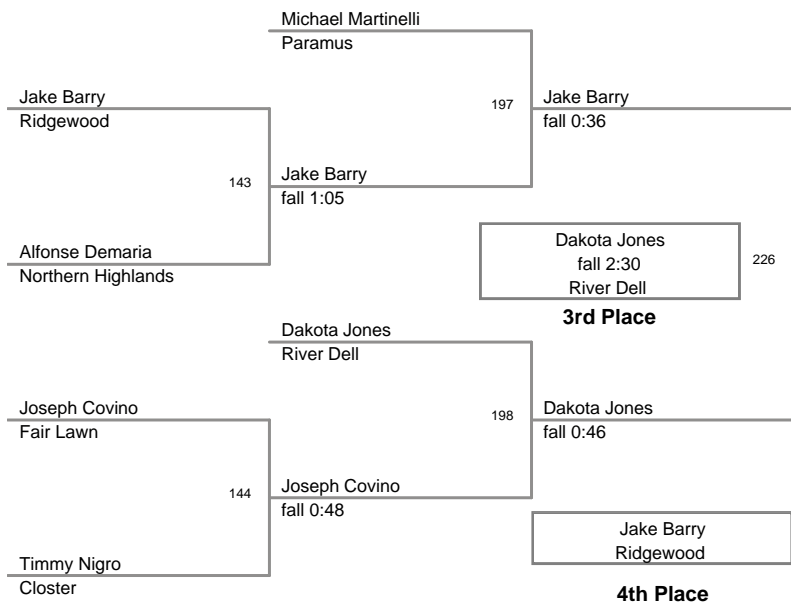

2009 Jr Cutter Classic
Classic

75 Lbs