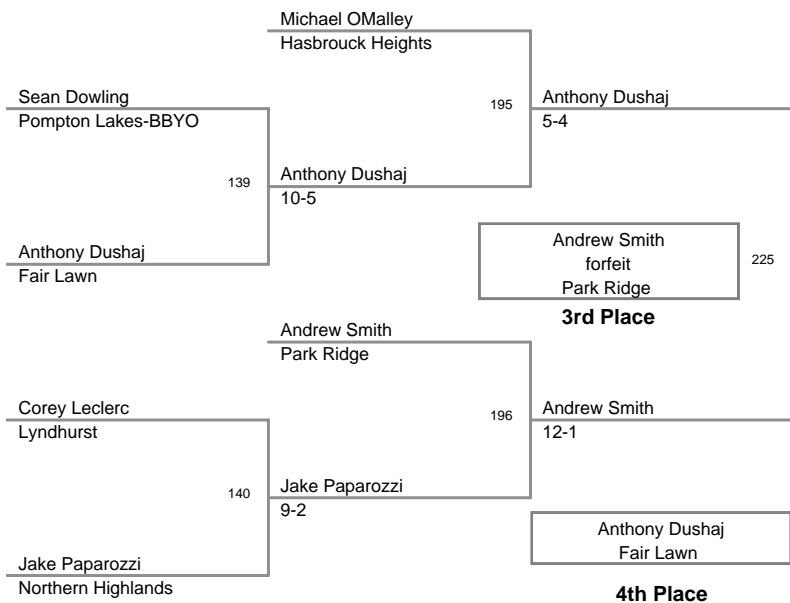

2009 Jr Cutter Classic
Classic

70 Lbs