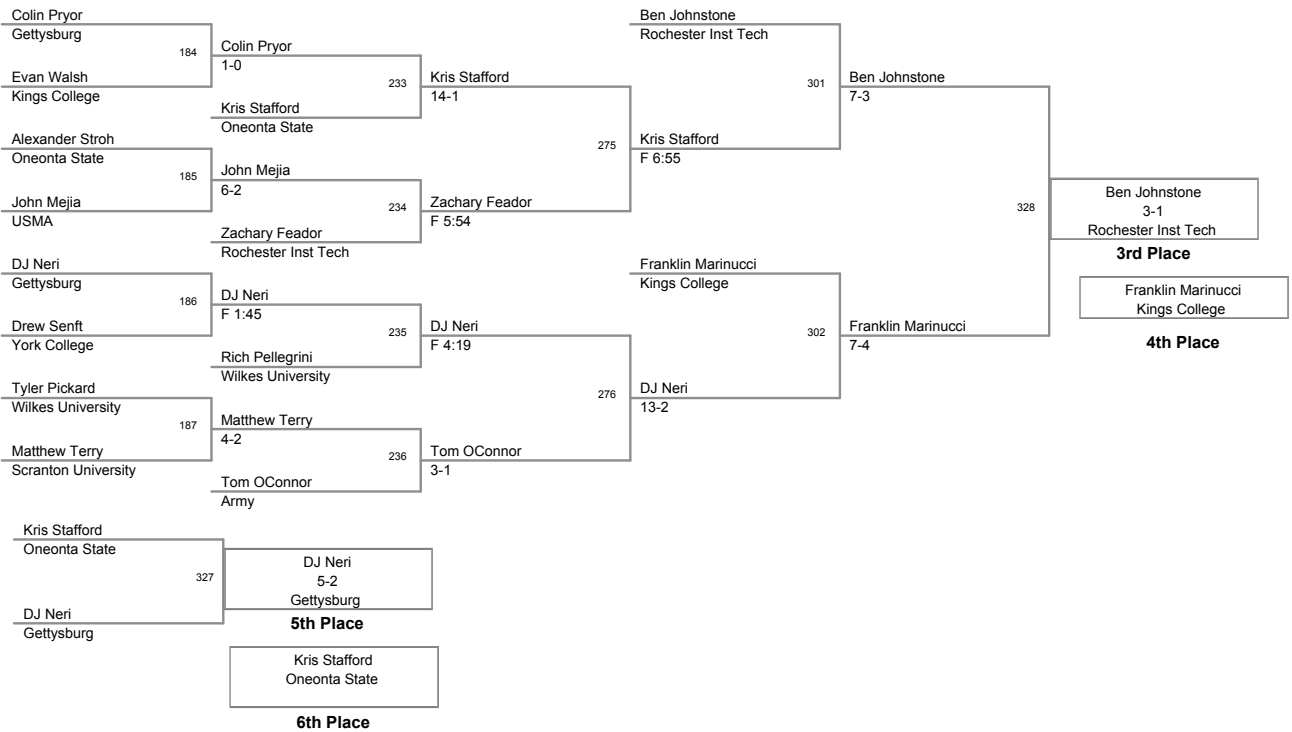

19 Kings College Invitational
Kings College Inv

133 Lbs

09 Kings College Invitational
Kings College Inv

141 Lbs

99 Kings College Invitational
Kings College Inv

157 Lbs

09 Kings College Invitational
Kings College Inv

165 Lbs

174 Lbs

184 Lbs

197 Lbs

285 Lbs