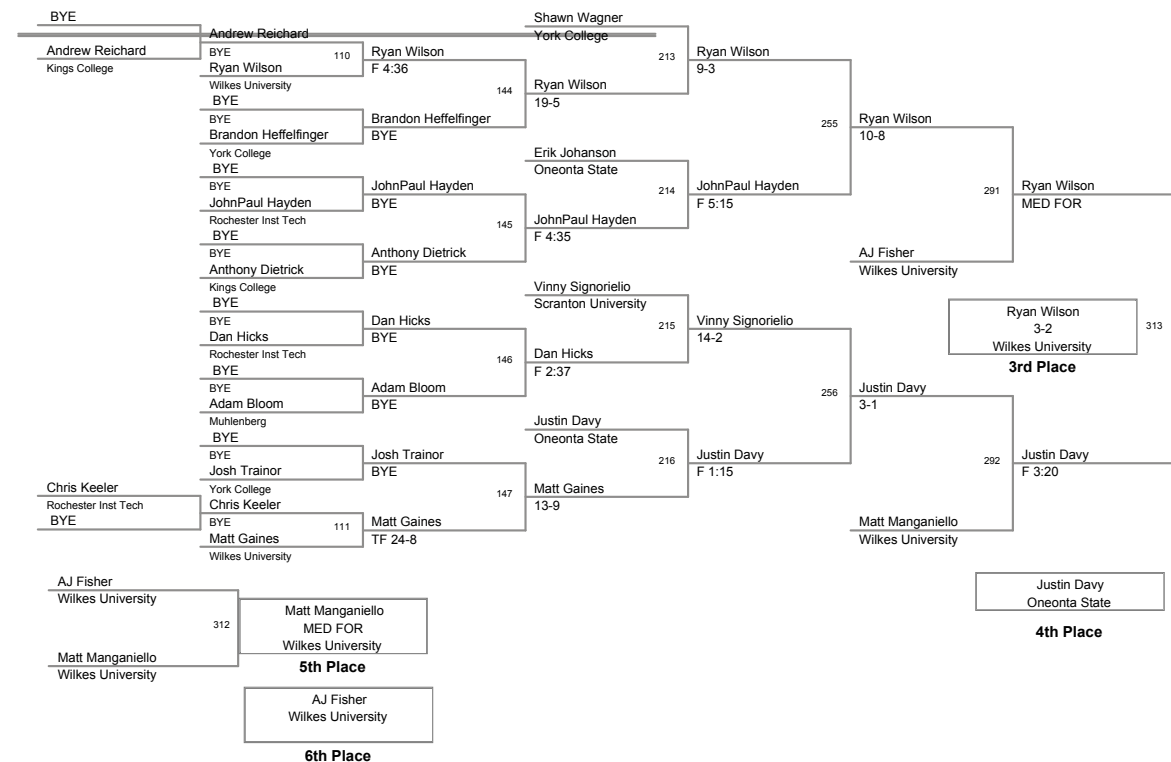

19 Kings College Invitational
Kings College Inv

133 Lbs

09 Kings College Invitational
Kings College Inv

141 Lbs

99 Kings College Invitational
Kings College Inv

157 Lbs

09 Kings College Invitational
Kings College Inv

165 Lbs

174 Lbs

184 Lbs

197 Lbs

285 Lbs