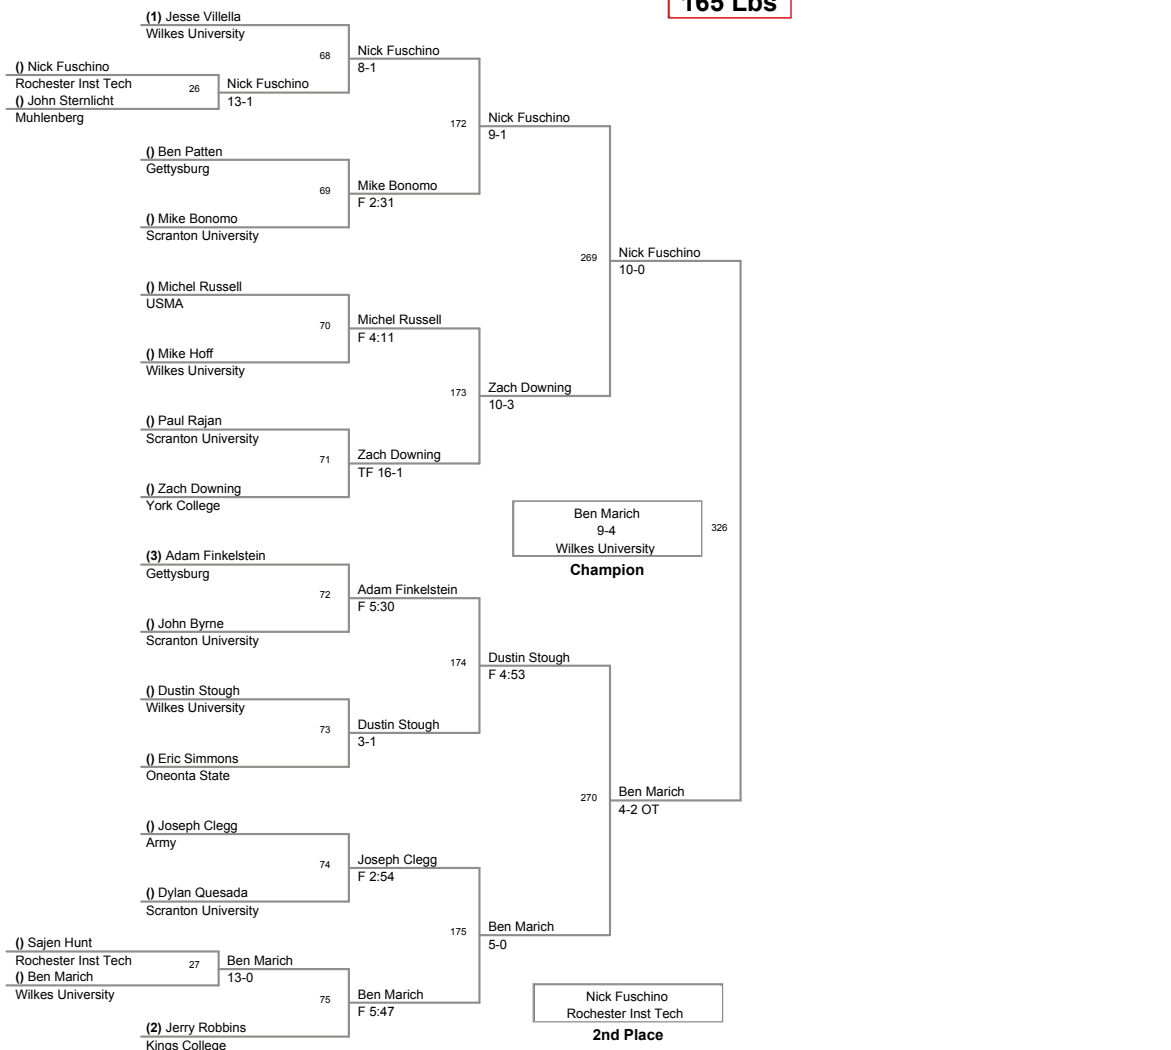

19 Kings College Invitational
Kings College Inv

133 Lbs

09 Kings College Invitational
Kings College Inv

141 Lbs

99 Kings College Invitational
Kings College Inv

157 Lbs

09 Kings College Invitational
Kings College Inv

165 Lbs

174 Lbs

184 Lbs

197 Lbs

285 Lbs