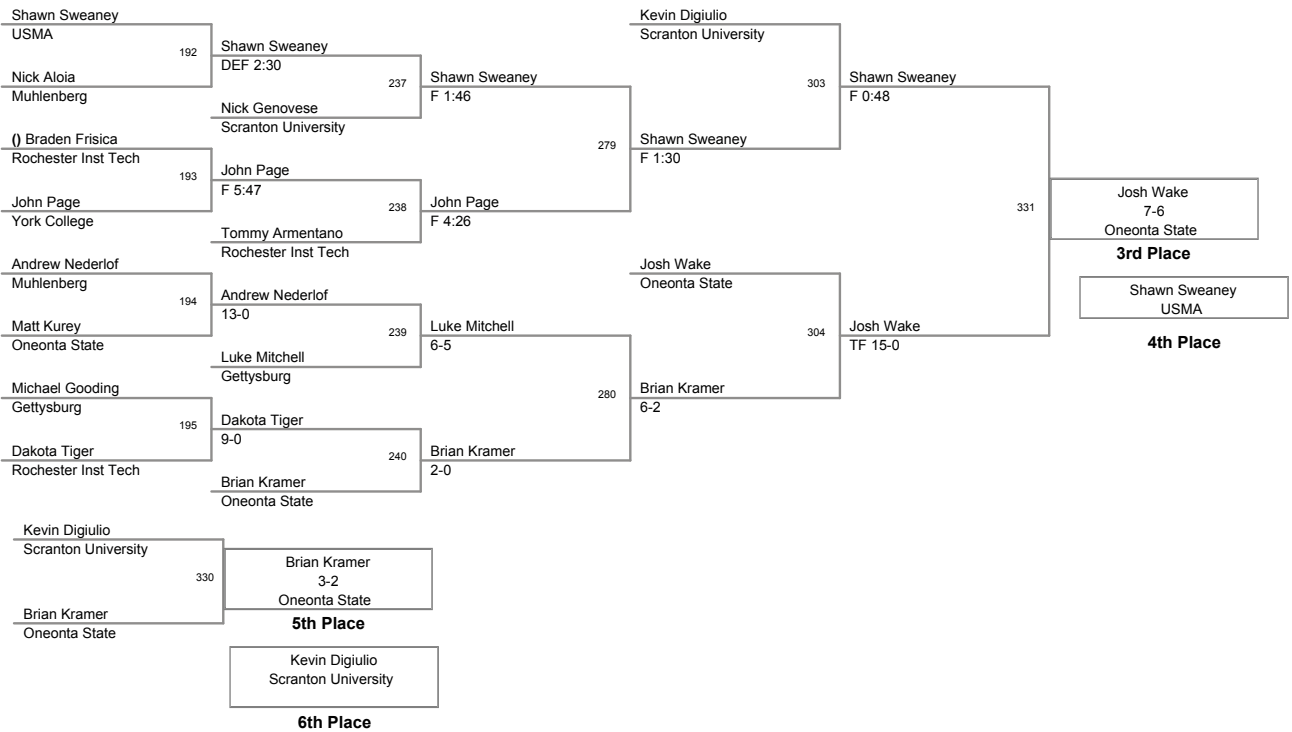

19 Kings College Invitational
Kings College Inv

133 Lbs

09 Kings College Invitational
Kings College Inv

141 Lbs

99 Kings College Invitational
Kings College Inv

157 Lbs

09 Kings College Invitational
Kings College Inv

165 Lbs

174 Lbs

184 Lbs

197 Lbs

285 Lbs