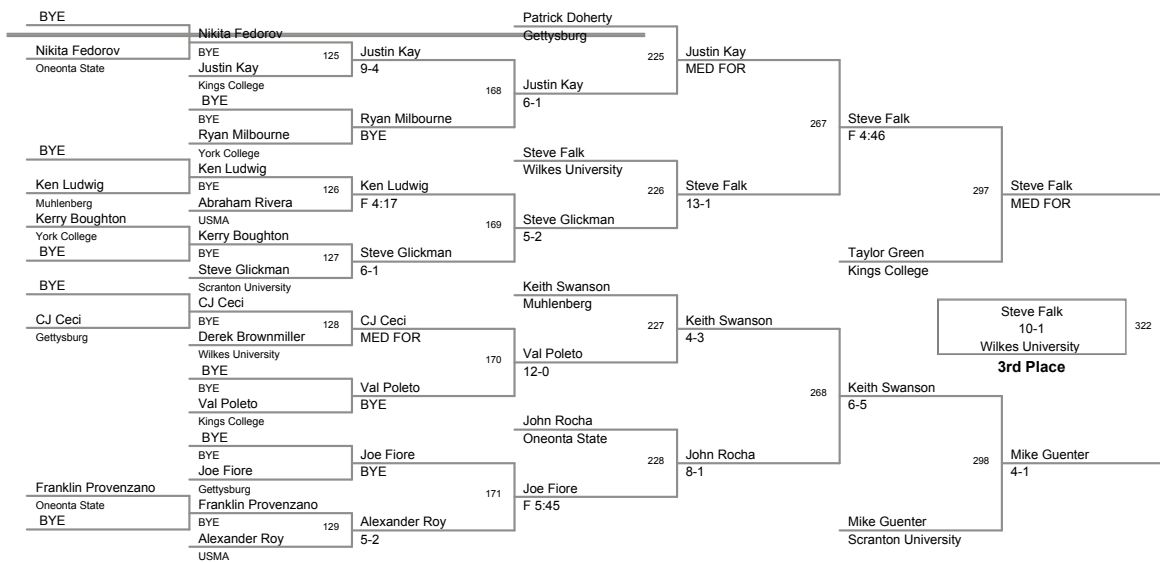

19 Kings College Invitational
Kings College Inv

133 Lbs

09 Kings College Invitational
Kings College Inv

141 Lbs

99 Kings College Invitational
Kings College Inv

157 Lbs

09 Kings College Invitational
Kings College Inv

165 Lbs

174 Lbs

184 Lbs

197 Lbs

285 Lbs