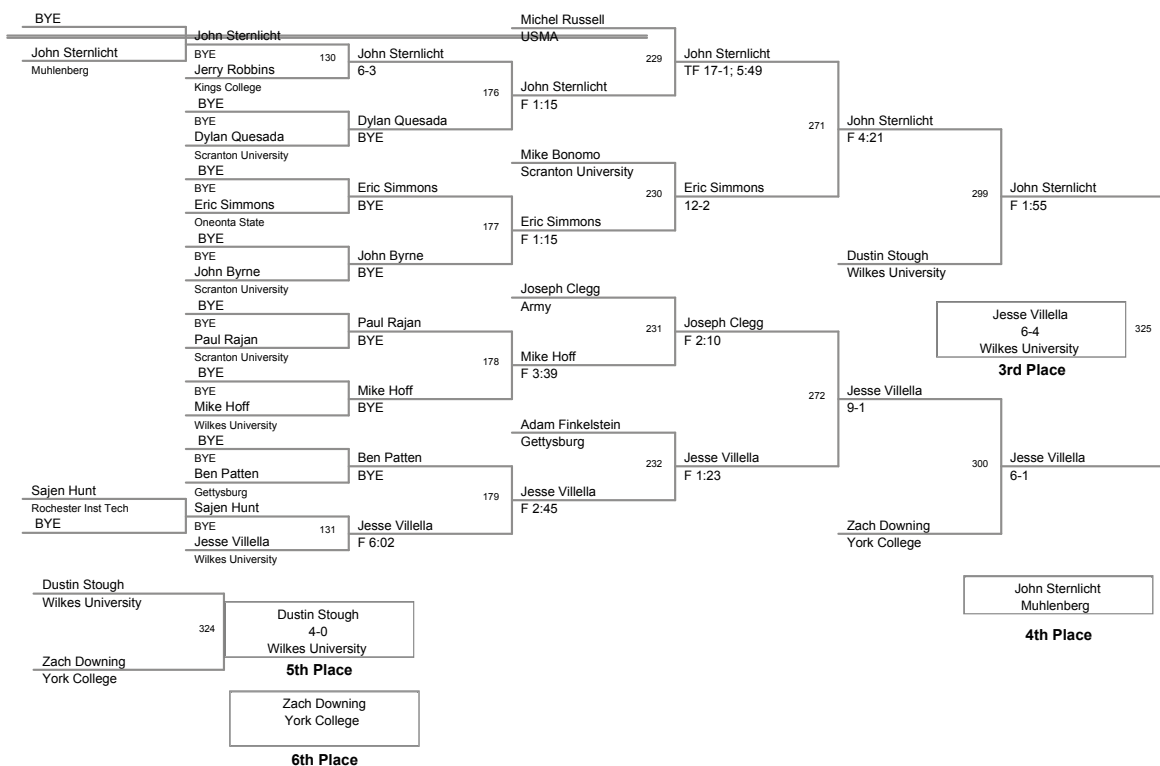

19 Kings College Invitational
Kings College Inv

133 Lbs

09 Kings College Invitational
Kings College Inv

141 Lbs

99 Kings College Invitational
Kings College Inv

157 Lbs

09 Kings College Invitational
Kings College Inv

165 Lbs

174 Lbs

184 Lbs

197 Lbs

285 Lbs