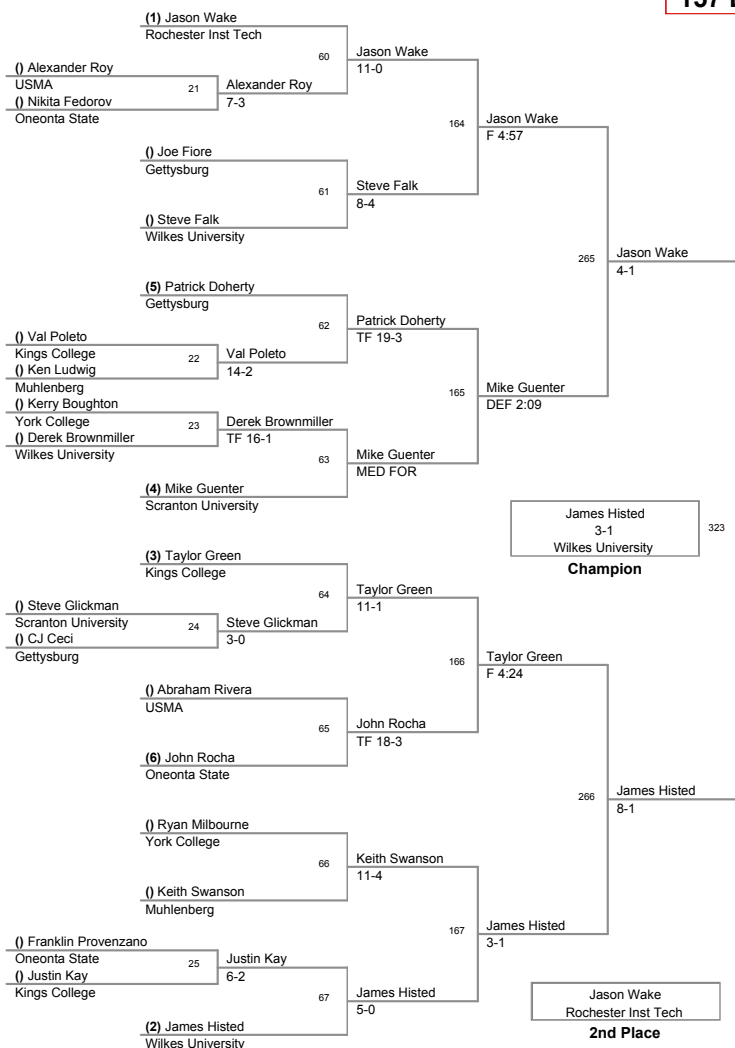

19 Kings College Invitational
Kings College Inv

133 Lbs

09 Kings College Invitational
Kings College Inv

141 Lbs

99 Kings College Invitational
Kings College Inv

157 Lbs

09 Kings College Invitational
Kings College Inv

165 Lbs

174 Lbs

184 Lbs

197 Lbs

285 Lbs