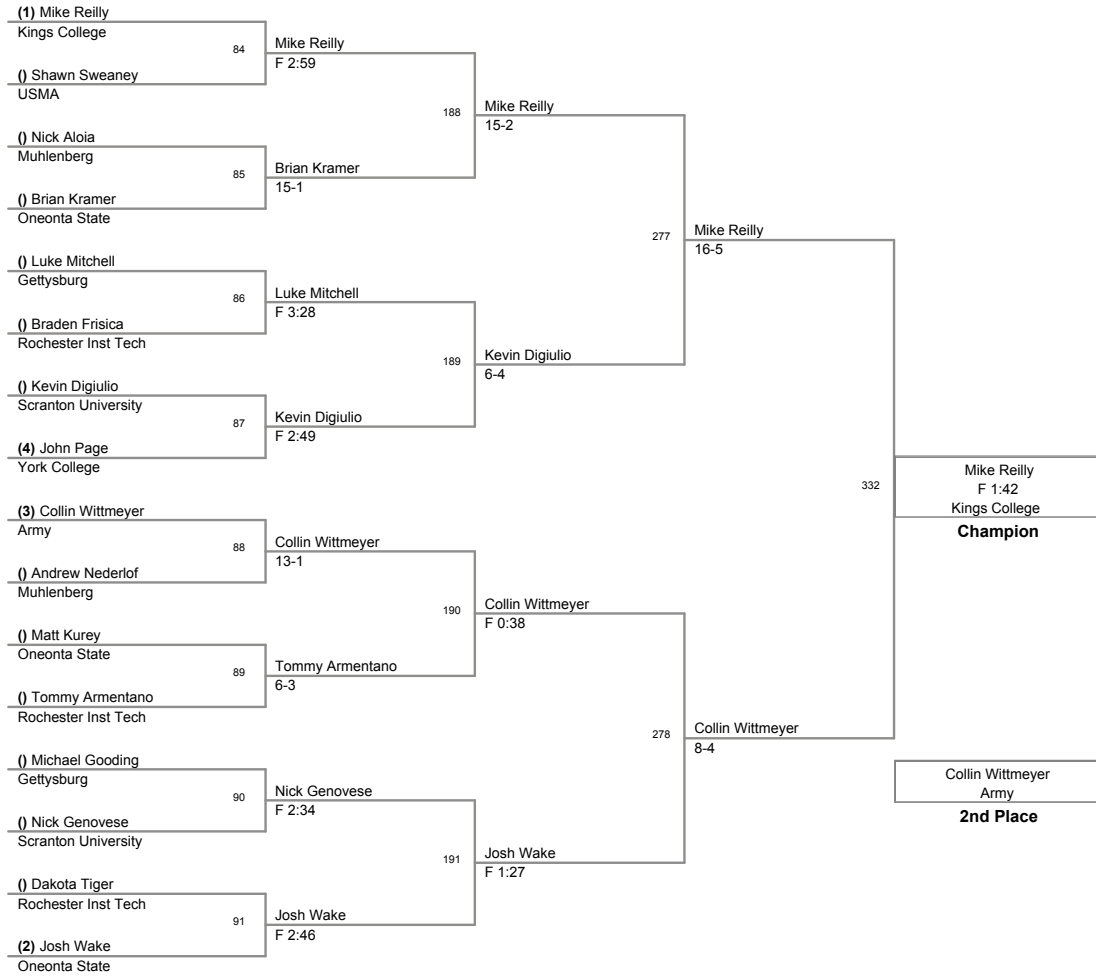

19 Kings College Invitational
Kings College Inv

133 Lbs

09 Kings College Invitational
Kings College Inv

141 Lbs

99 Kings College Invitational
Kings College Inv

157 Lbs

09 Kings College Invitational
Kings College Inv

165 Lbs

174 Lbs

184 Lbs

197 Lbs

285 Lbs