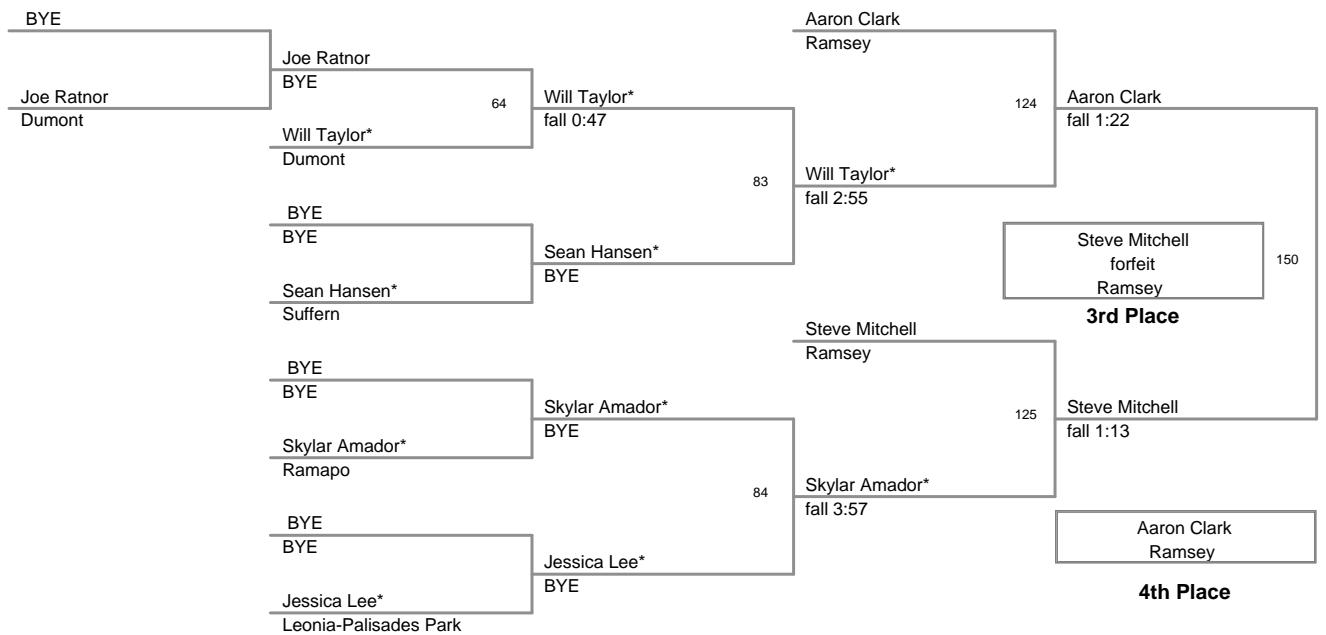

2009 Mahwah JV
JV

112 Lbs