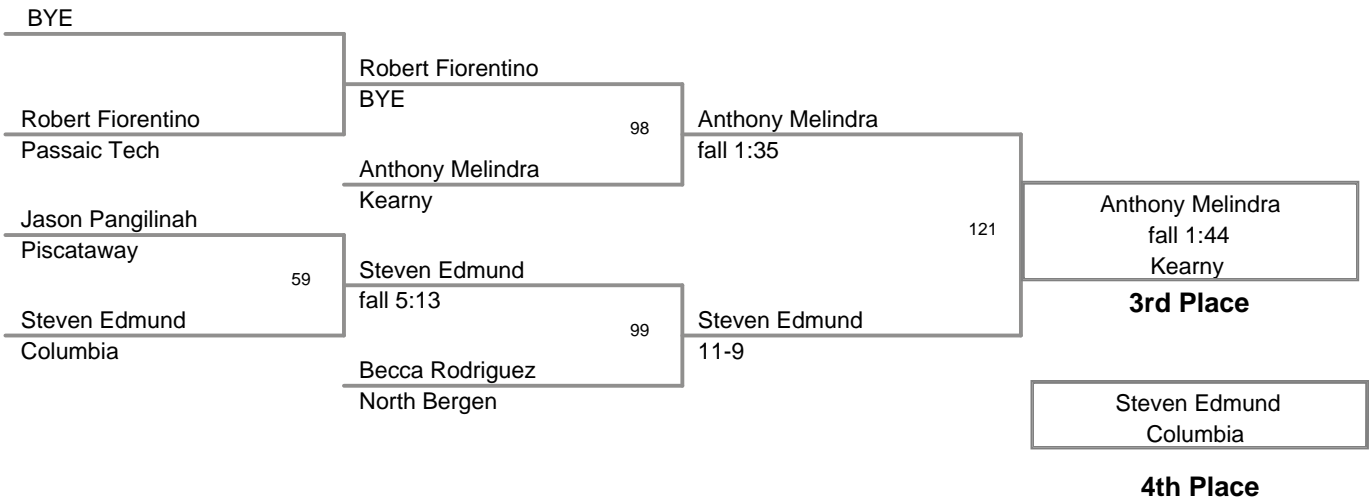

2009 St Benedict Prep Fr
Freshman

127 Lbs