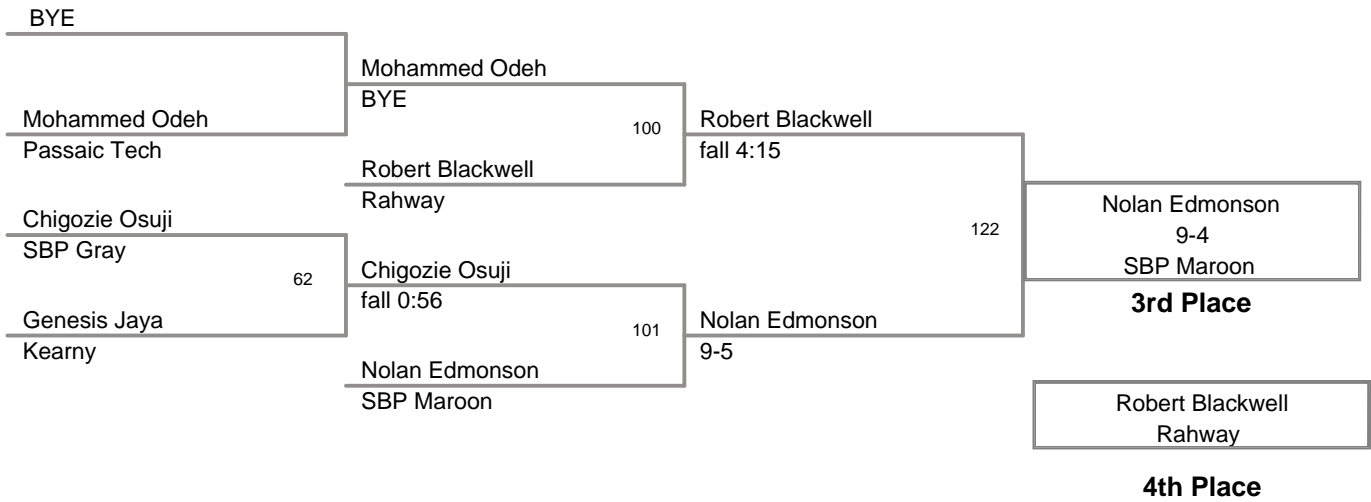

2009 St Benedict Prep Fr
Freshman

132 Lbs