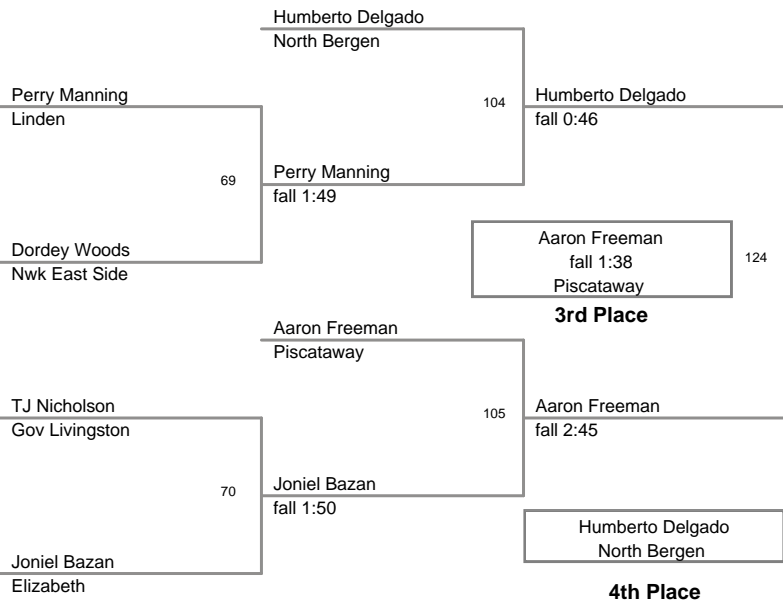

2009 St Benedict Prep Fr
Freshman

142 Lbs