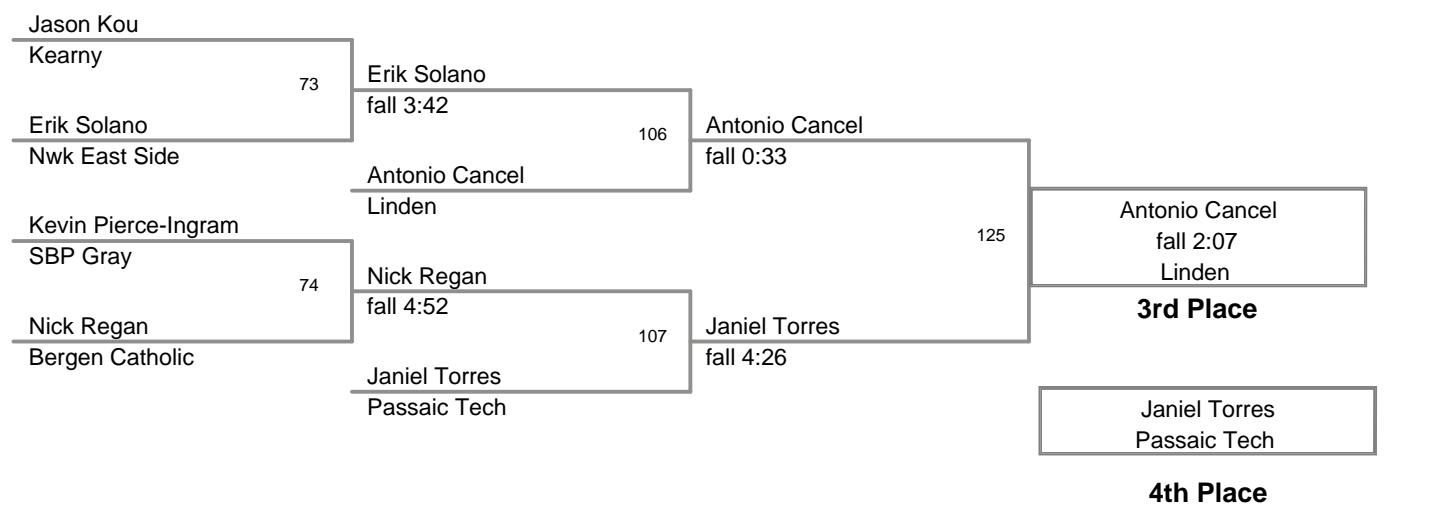

2009 St Benedict Prep Fr
Freshman

147 Lbs