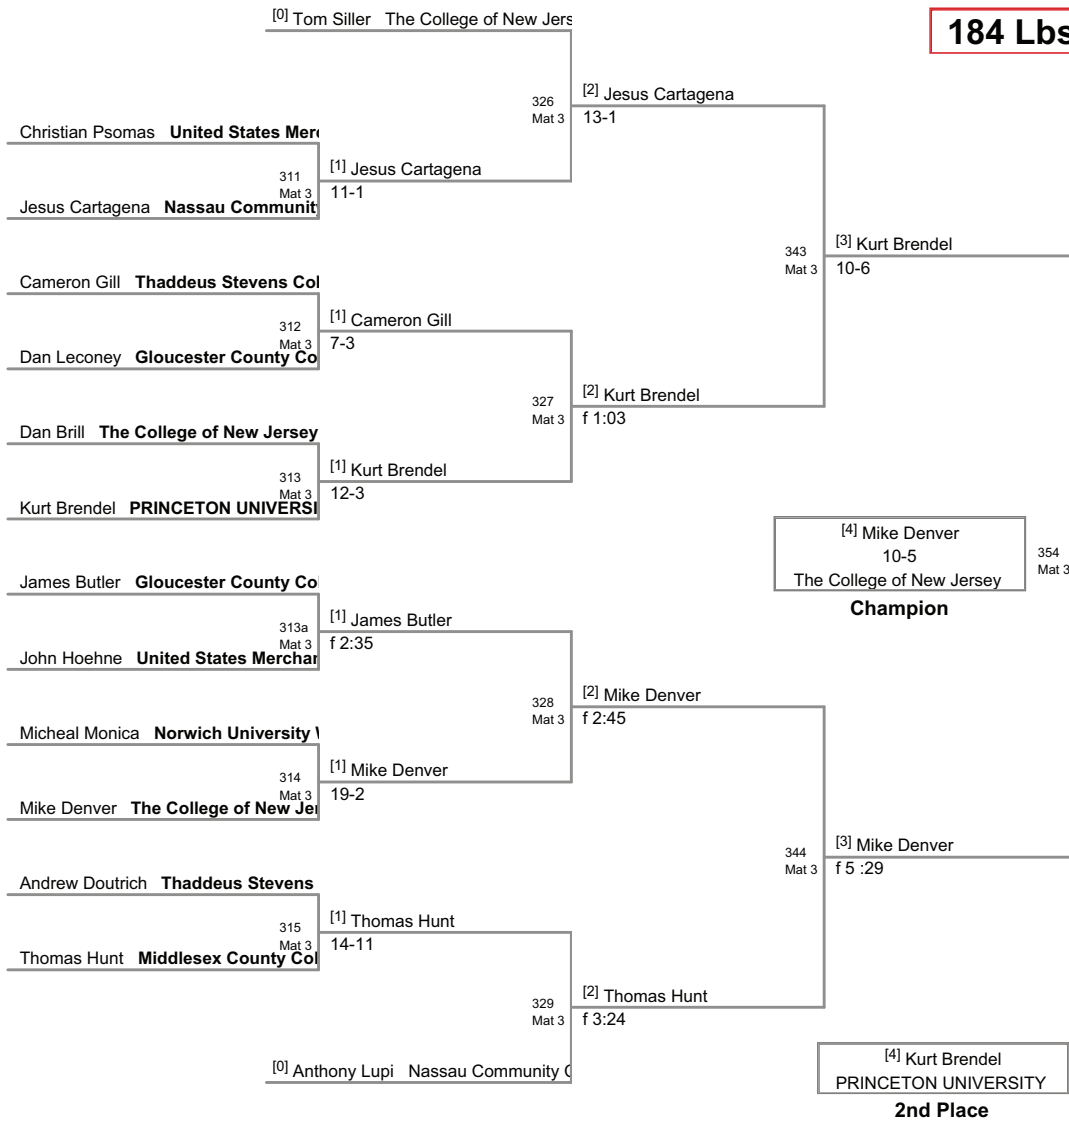

Central Jersey  
Frosh Sooh Division

**165 Lbs**

Central Jersey  
Frosh Soph Division

**174 Lbs**

Central Jersey  
Frosh Sooph Division

**184 Lbs**

Frosh Soph Division  
on Mat 4

**197 Lbs**