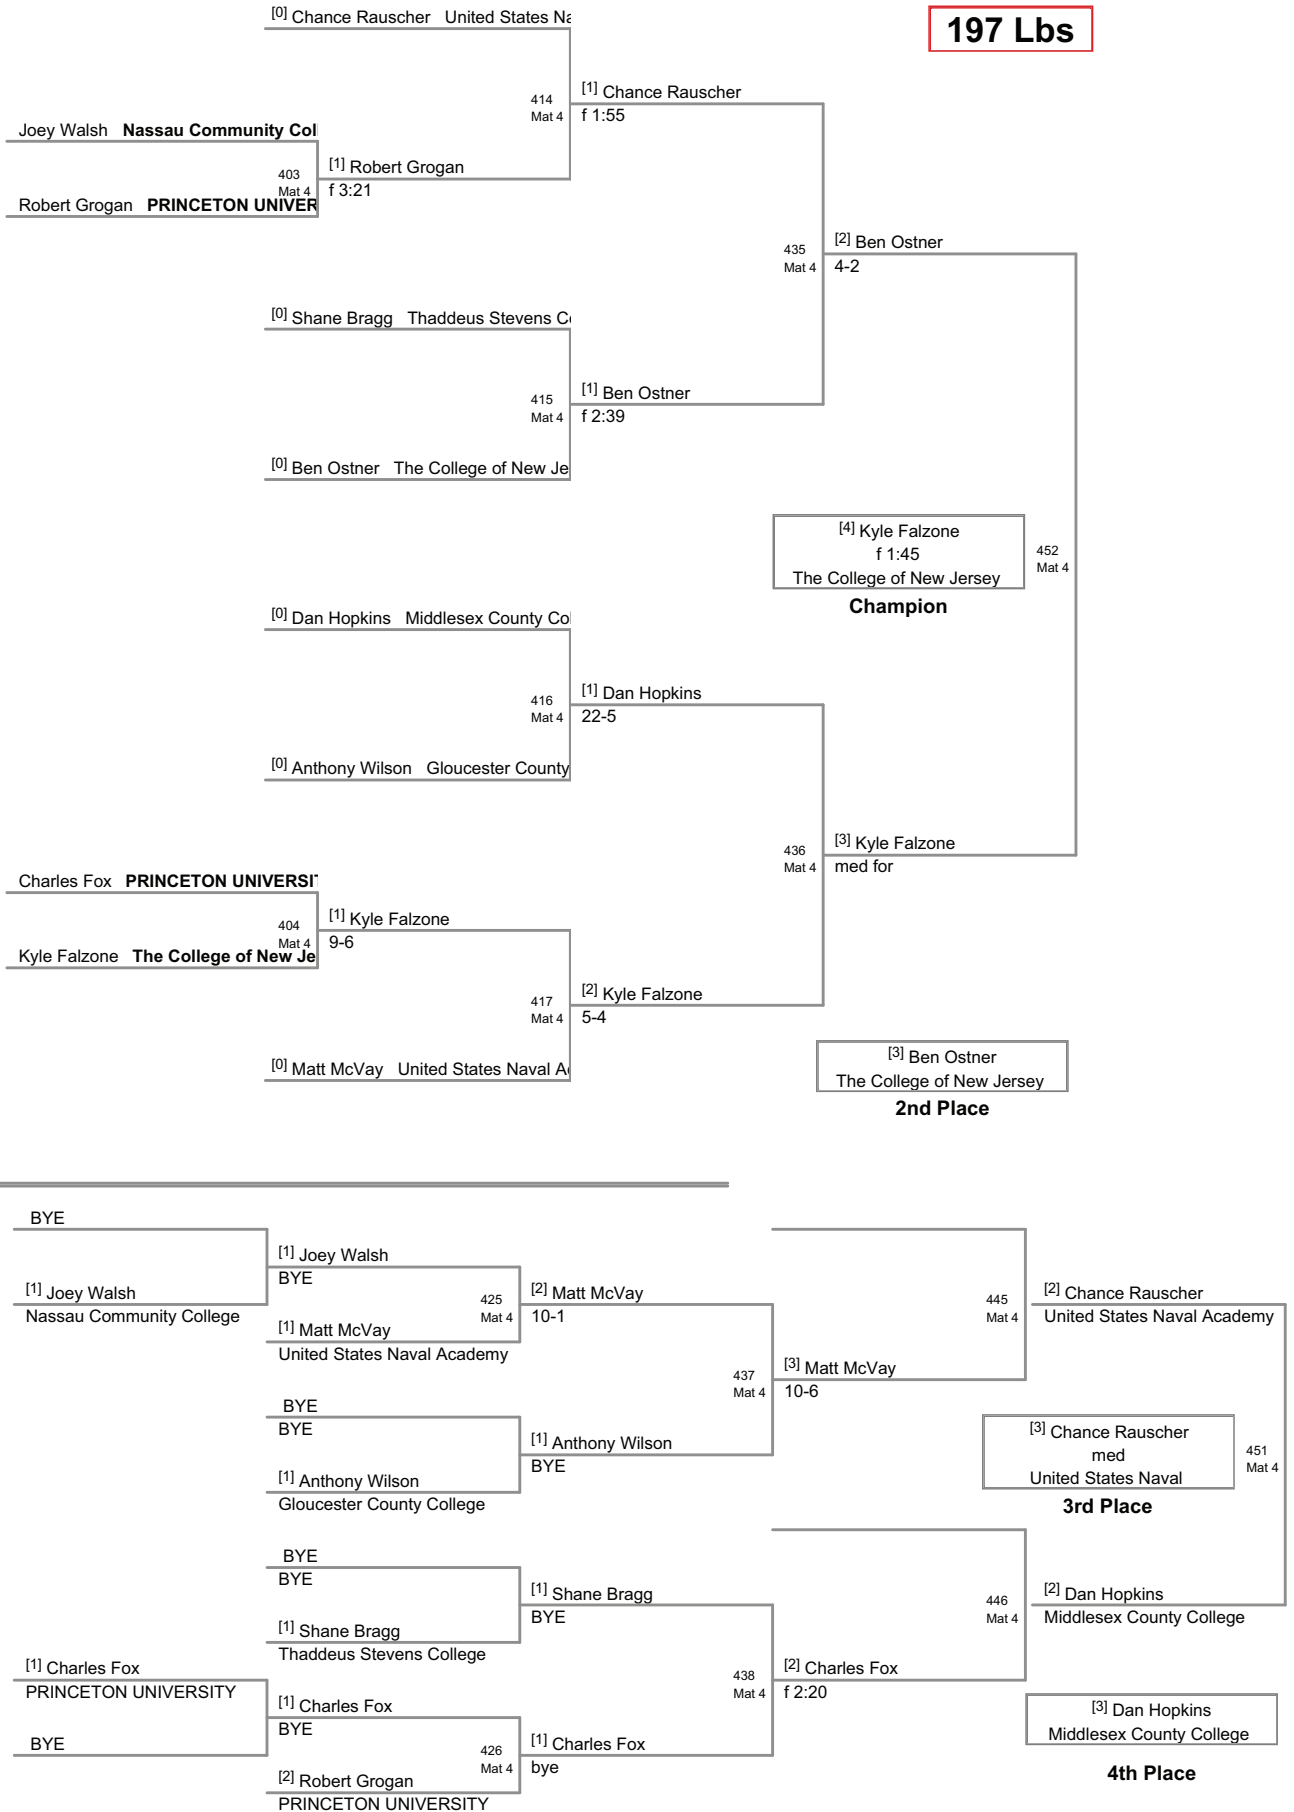

Frosh Soph Division  
on Mat 4

**125 Lbs**

Frosh Soph Division  
on Mat 2

**133 Lbs**

Central Jersey  
Frosh Soph Division

**141 Lbs**

Central Jersey  
Frosh Sooh Division

**149 Lbs**

Central Jersey  
Frosh Sooh Division

**165 Lbs**

Central Jersey  
Frosh Soph Division

**174 Lbs**

Central Jersey  
Frosh Sooph Division

**184 Lbs**

Frosh Soph Division  
on Mat 4

**197 Lbs**

Central Jersey  
Frosh Sooh Division

**285 Lbs**