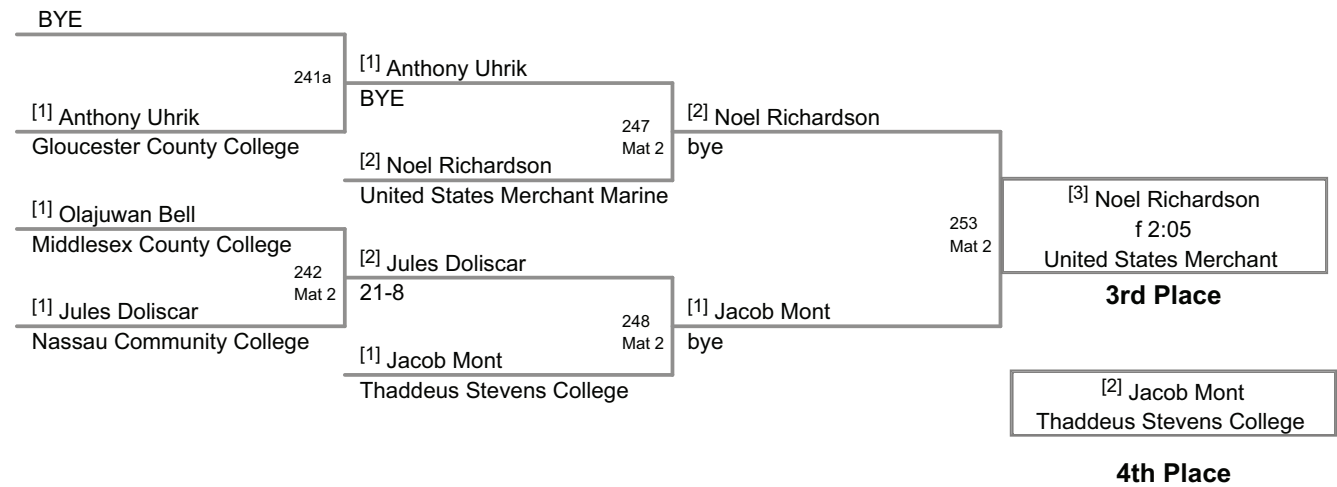

Frosh Soph Division  
on Mat 4

**125 Lbs**

Frosh Soph Division  
on Mat 2

**133 Lbs**

Central Jersey  
Frosh Soph Division

**141 Lbs**

Central Jersey  
Frosh Sooh Division

**149 Lbs**

Central Jersey  
Frosh Sooh Division

**165 Lbs**

Central Jersey  
Frosh Soph Division

**174 Lbs**

Central Jersey  
Frosh Sooph Division

**184 Lbs**

Frosh Soph Division  
on Mat 4

**197 Lbs**

Central Jersey  
Frosh Sooh Division

**285 Lbs**