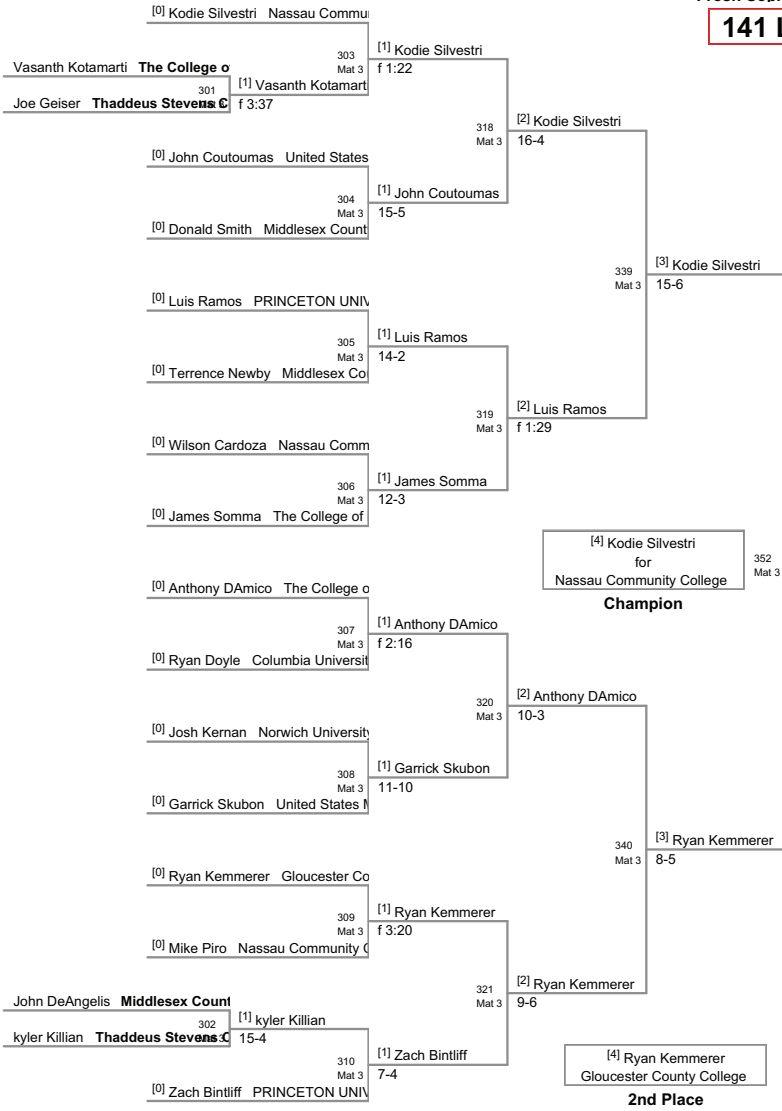

Frosh Soph Division  
on Mat 4

**125 Lbs**

Frosh Soph Division  
on Mat 2

**133 Lbs**

Central Jersey  
Frosh Soph Division

**141 Lbs**

Central Jersey  
Frosh Sooh Division

**149 Lbs**

Central Jersey  
Frosh Sooh Division

**165 Lbs**

Central Jersey  
Frosh Soph Division

**174 Lbs**

Central Jersey  
Frosh Sooph Division

**184 Lbs**

Frosh Soph Division  
on Mat 4

**197 Lbs**

Central Jersey  
Frosh Sooh Division

**285 Lbs**