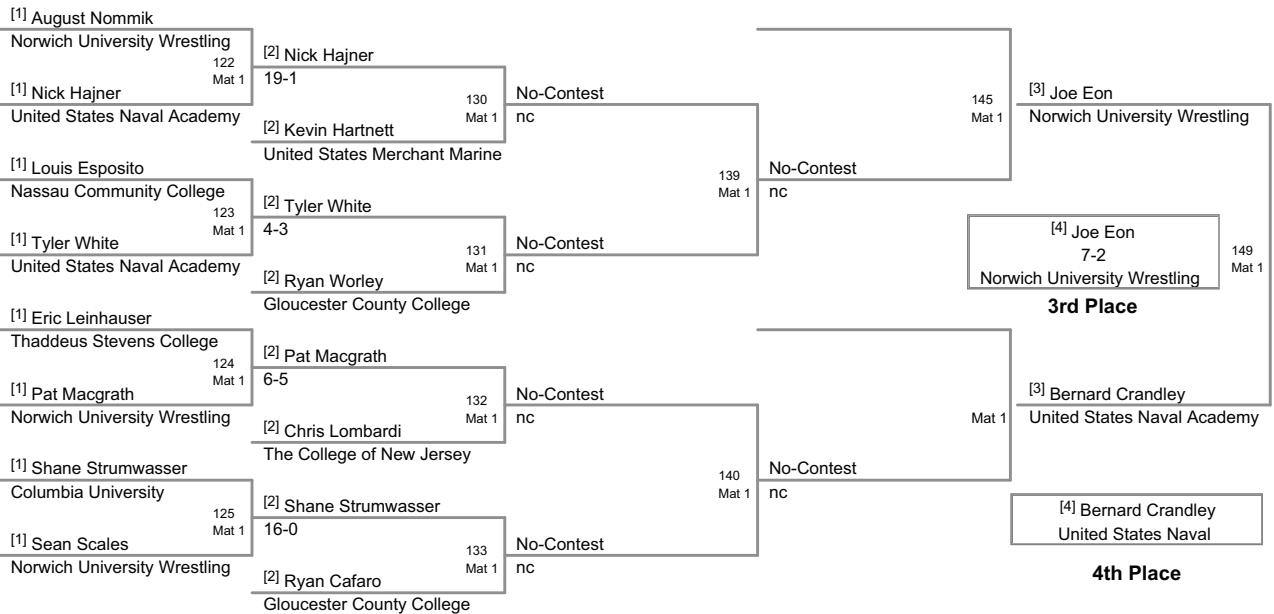

Frosh Soph Division  
on Mat 4

**125 Lbs**

Frosh Soph Division  
on Mat 2

**133 Lbs**

Central Jersey  
Frosh Soph Division

**141 Lbs**

Central Jersey  
Frosh Sooh Division

**149 Lbs**

Central Jersey  
Frosh Sooh Division

**165 Lbs**

Central Jersey  
Frosh Soph Division

**174 Lbs**

Central Jersey  
Frosh Sooph Division

**184 Lbs**

Frosh Soph Division  
on Mat 4

**197 Lbs**

Central Jersey  
Frosh Sooh Division

**285 Lbs**