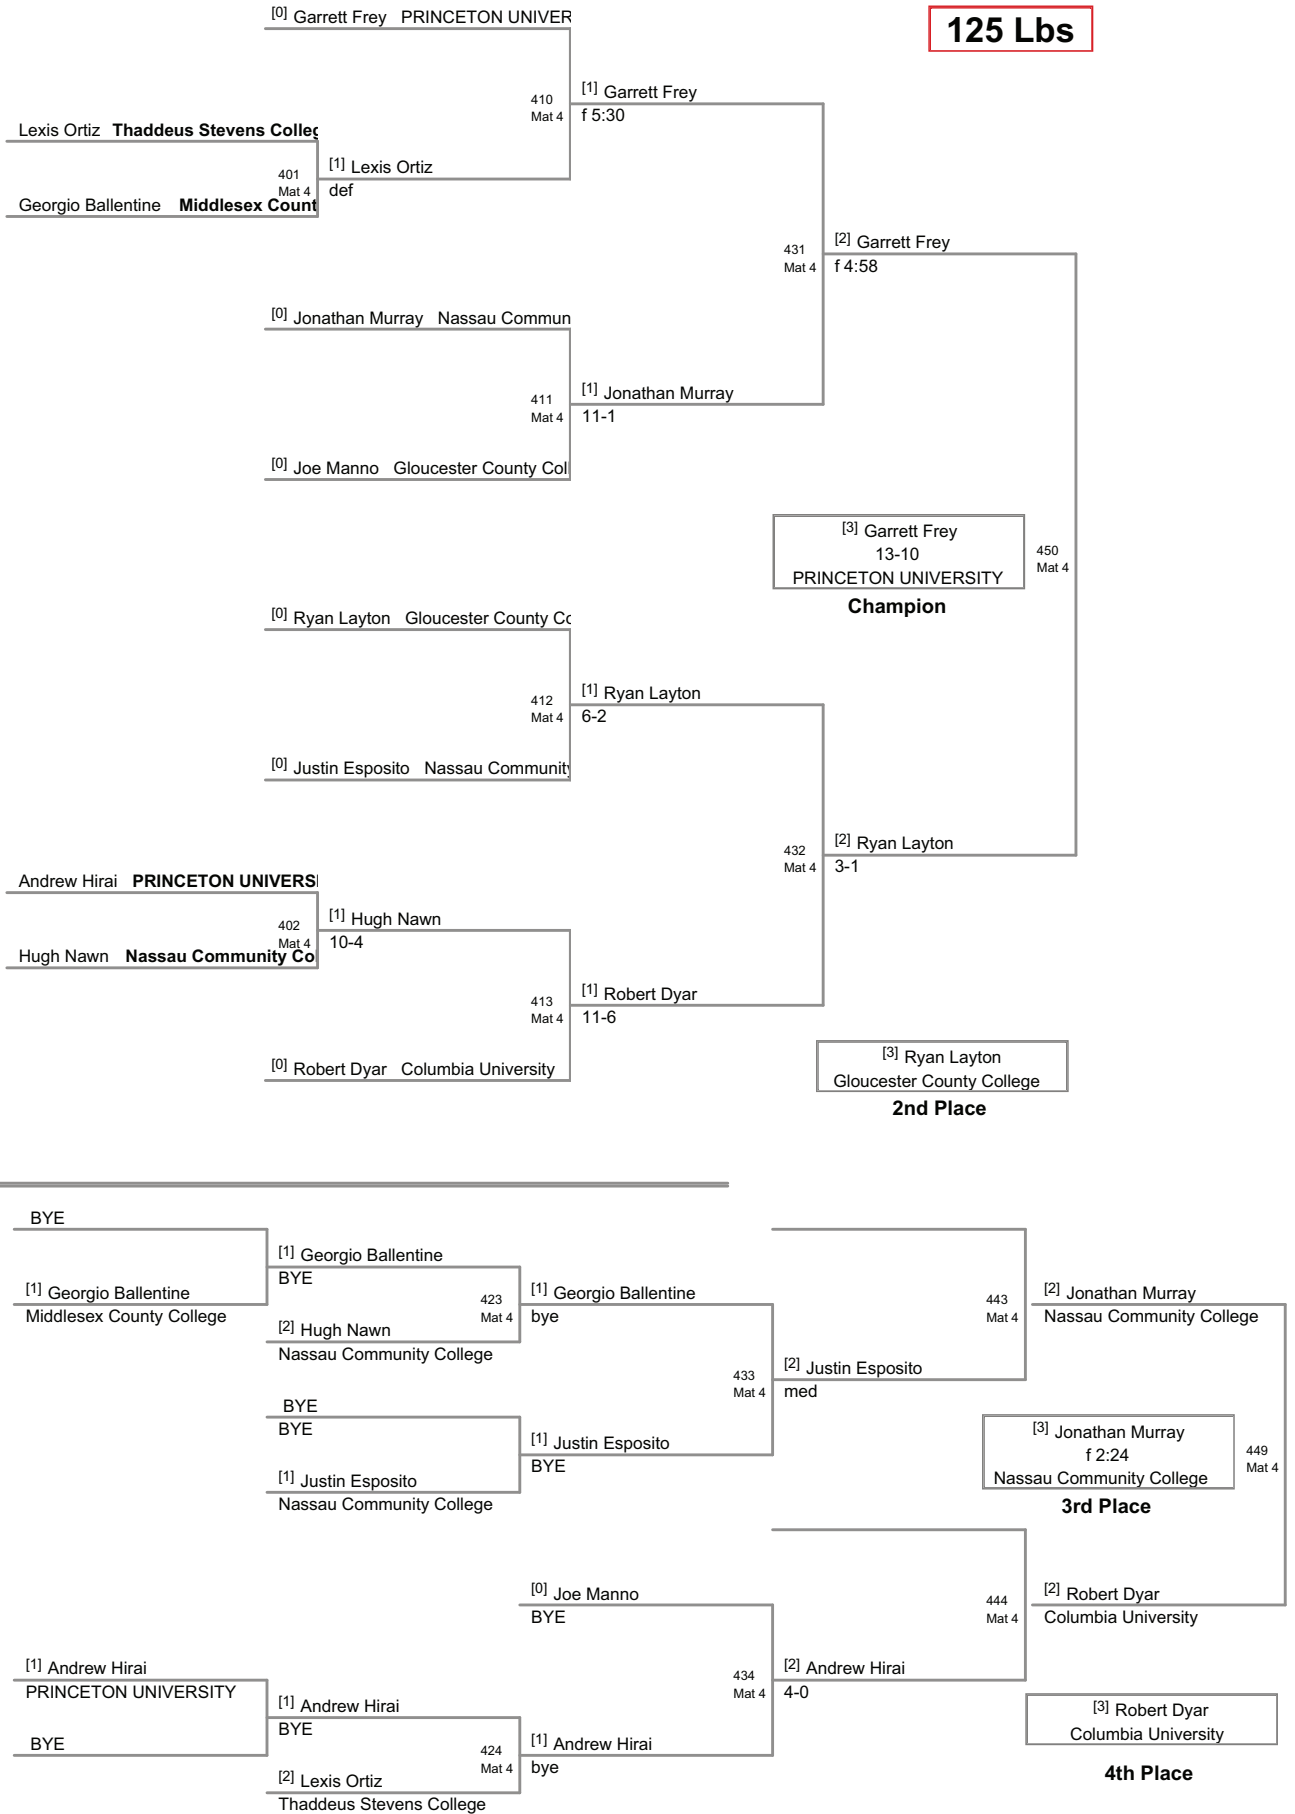

Frosh Soph Division  
on Mat 4

**125 Lbs**

Frosh Soph Division  
on Mat 2

**133 Lbs**

Central Jersey  
Frosh Soph Division

**141 Lbs**

Central Jersey  
Frosh Sooh Division

**149 Lbs**

Central Jersey  
Frosh Sooh Division

**165 Lbs**

Central Jersey  
Frosh Soph Division

**174 Lbs**

Central Jersey  
Frosh Sooph Division

**184 Lbs**

Frosh Soph Division  
on Mat 4

**197 Lbs**

Central Jersey  
Frosh Sooh Division

**285 Lbs**