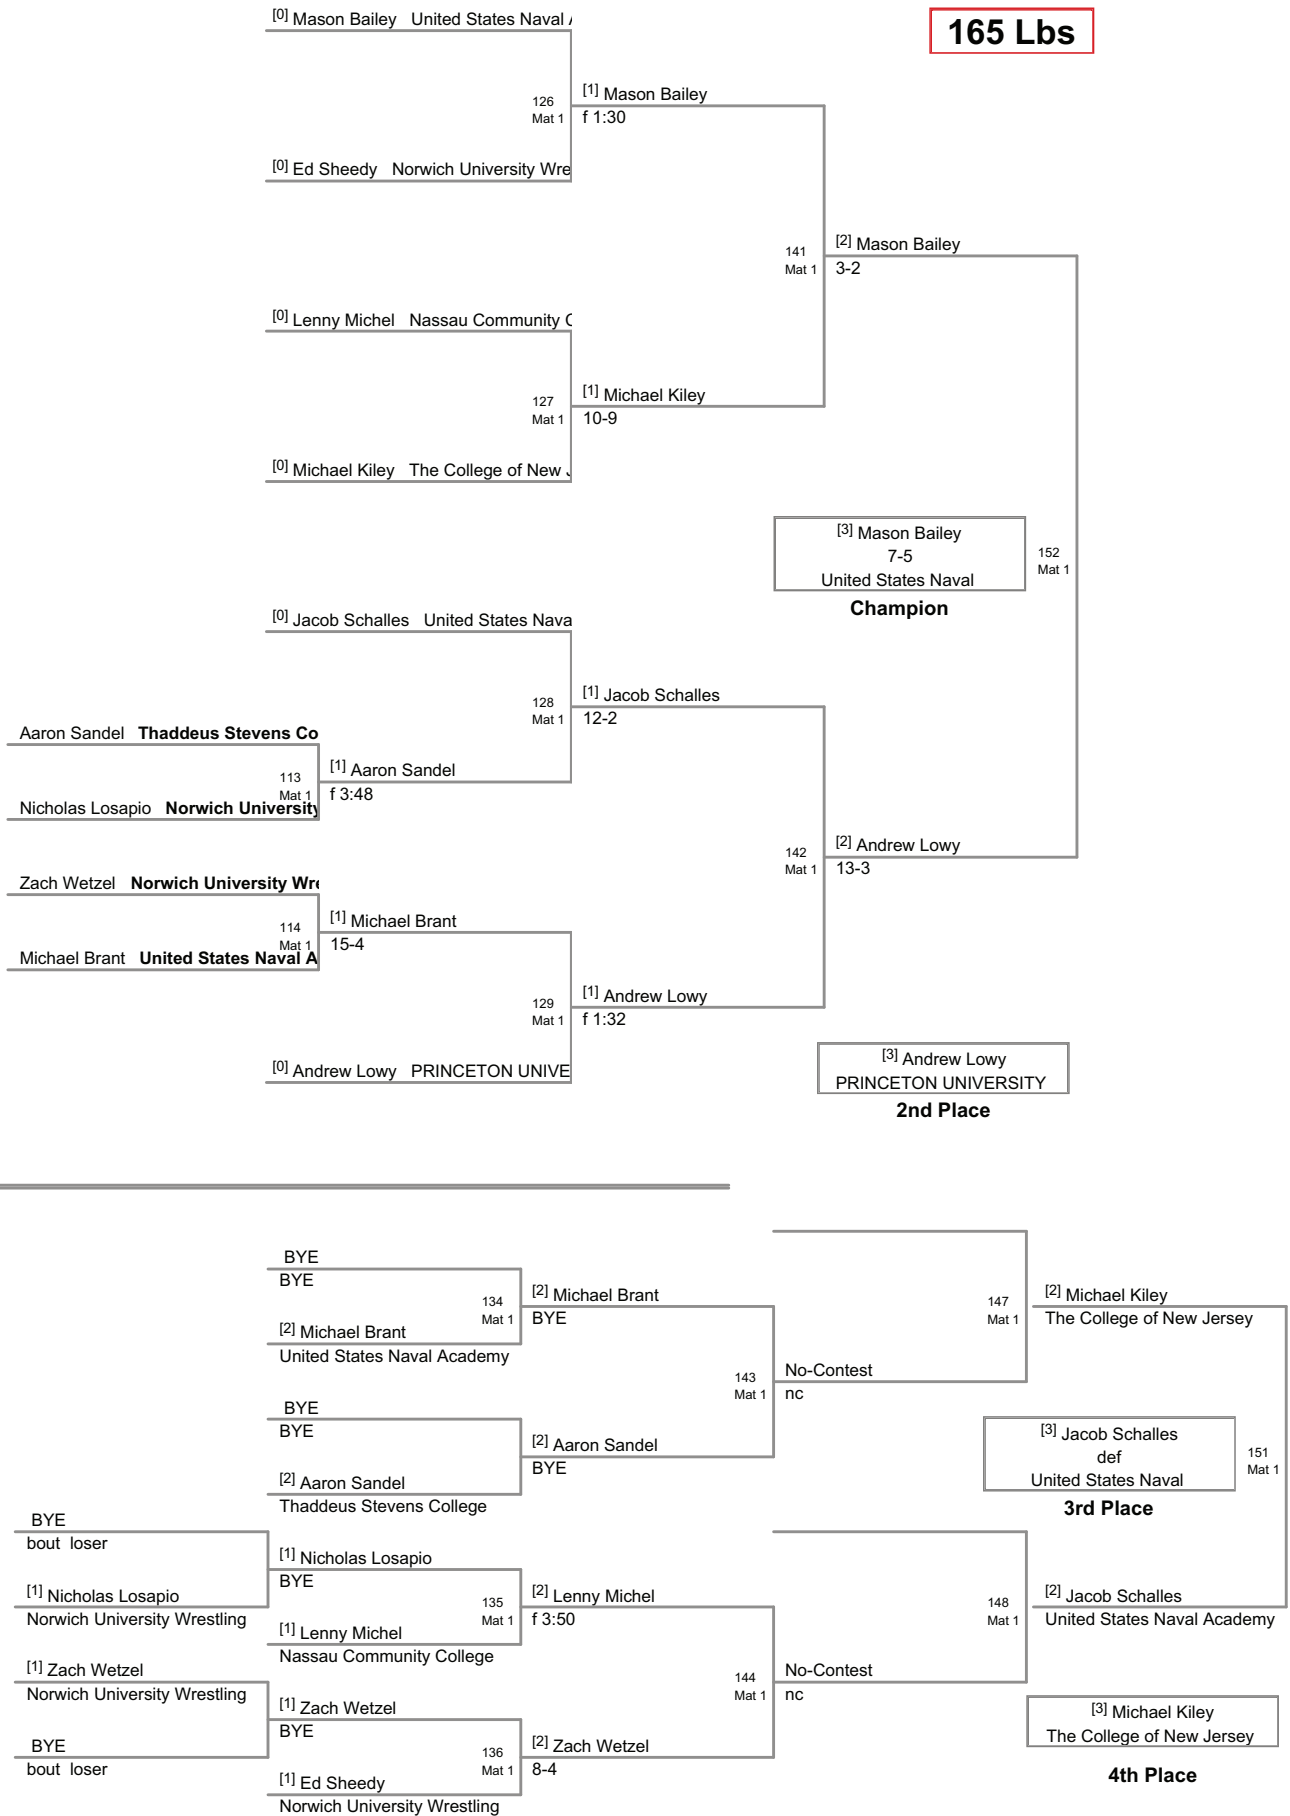

Frosh Soph Division  
on Mat 4

**125 Lbs**

Frosh Soph Division  
on Mat 2

**133 Lbs**

Central Jersey  
Frosh Soph Division

**141 Lbs**

Central Jersey  
Frosh Sooh Division

**149 Lbs**

Central Jersey  
Frosh Sooh Division

**165 Lbs**

Central Jersey  
Frosh Soph Division

**174 Lbs**

Central Jersey  
Frosh Sooph Division

**184 Lbs**

Frosh Soph Division  
on Mat 4

**197 Lbs**

Central Jersey  
Frosh Sooh Division

**285 Lbs**