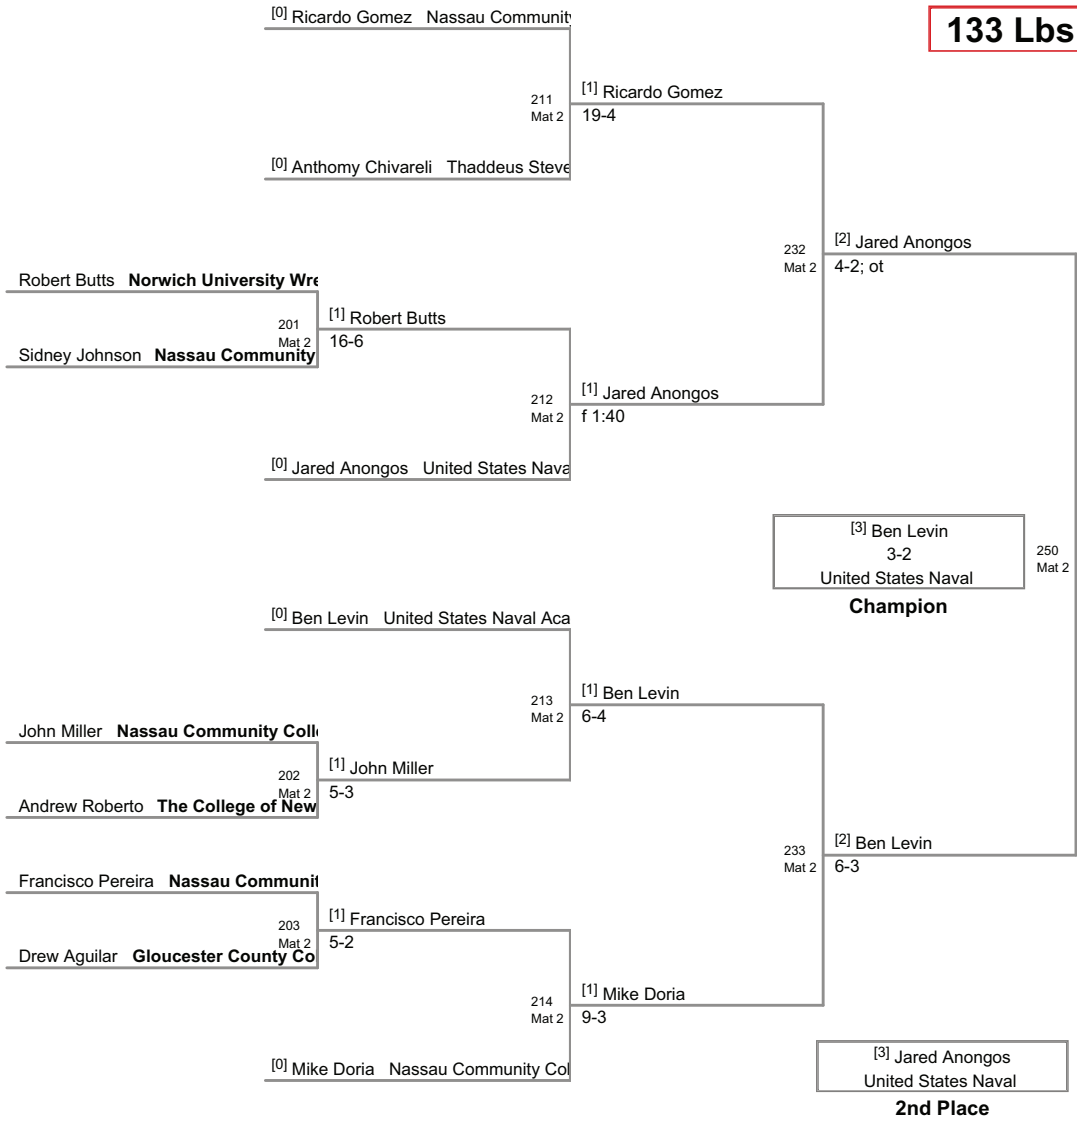

Frosh Soph Division  
on Mat 4

**125 Lbs**

Frosh Soph Division  
on Mat 2

**133 Lbs**

Central Jersey  
Frosh Soph Division

**141 Lbs**

Central Jersey  
Frosh Sooh Division

**149 Lbs**

Central Jersey  
Frosh Sooh Division

**165 Lbs**

Central Jersey  
Frosh Soph Division

**174 Lbs**

Central Jersey  
Frosh Sooph Division

**184 Lbs**

Frosh Soph Division  
on Mat 4

**197 Lbs**

Central Jersey  
Frosh Sooh Division

**285 Lbs**