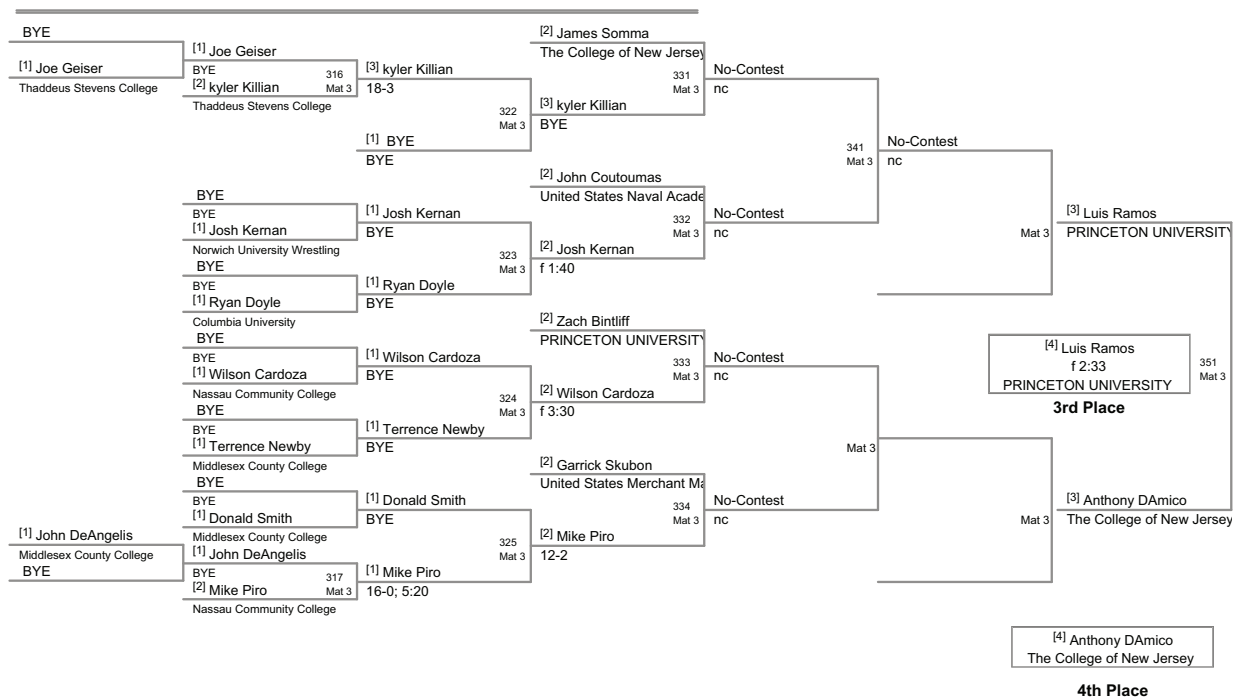

Frosh Soph Division  
on Mat 4

**125 Lbs**

Frosh Soph Division  
on Mat 2

**133 Lbs**

Central Jersey  
Frosh Soph Division

**141 Lbs**

Central Jersey  
Frosh Sooh Division

**149 Lbs**

Central Jersey  
Frosh Sooh Division

**165 Lbs**

Central Jersey  
Frosh Soph Division

**174 Lbs**

Central Jersey  
Frosh Sooph Division

**184 Lbs**

Frosh Soph Division  
on Mat 4

**197 Lbs**

Central Jersey  
Frosh Sooh Division

**285 Lbs**