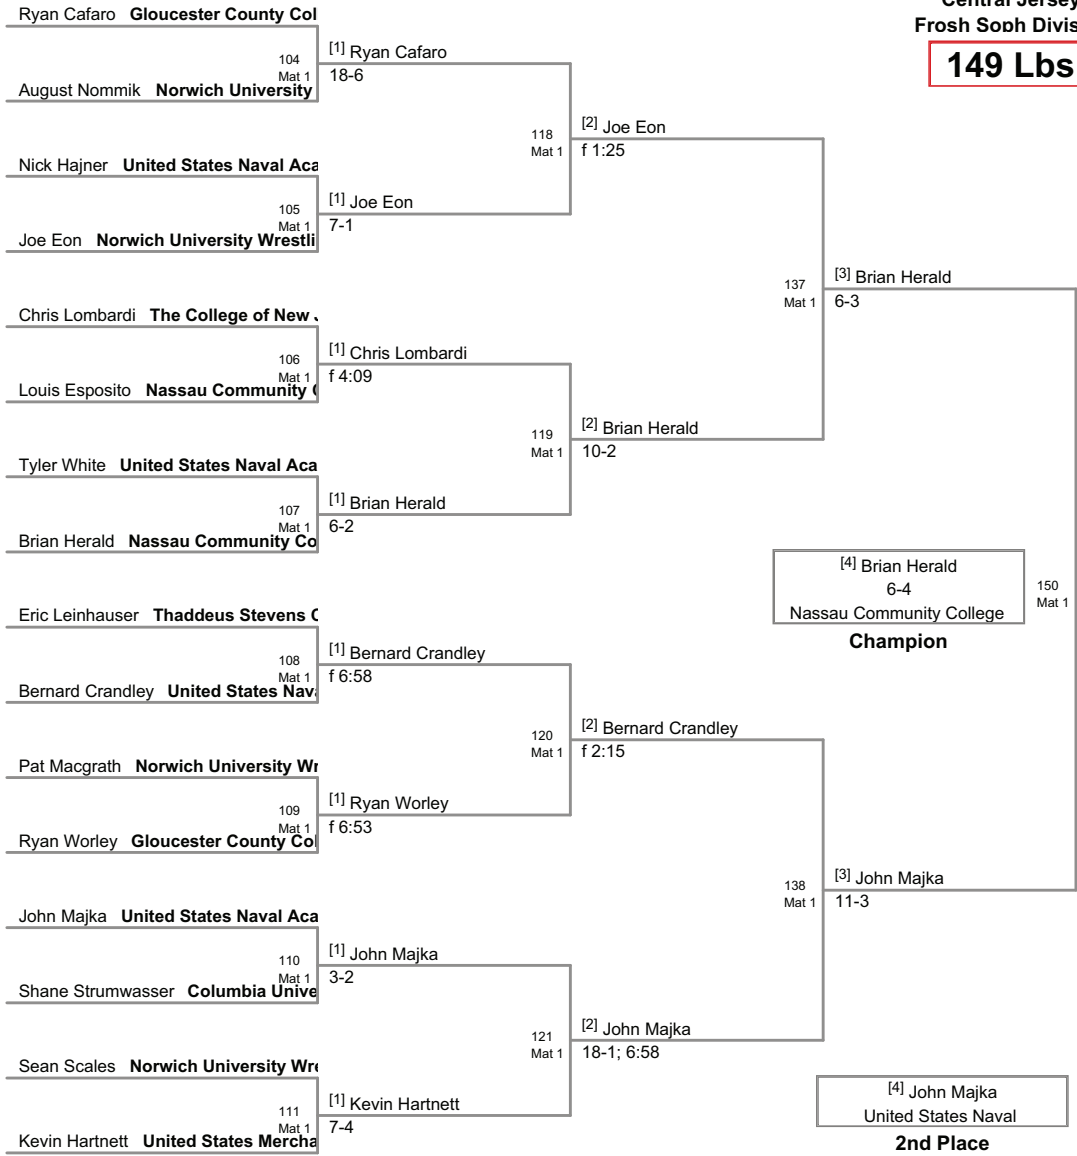

Frosh Soph Division  
on Mat 4

**125 Lbs**

Frosh Soph Division  
on Mat 2

**133 Lbs**

Central Jersey  
Frosh Soph Division

**141 Lbs**

Central Jersey  
Frosh Sooh Division

**149 Lbs**

Central Jersey  
Frosh Sooh Division

**165 Lbs**

Central Jersey  
Frosh Soph Division

**174 Lbs**

Central Jersey  
Frosh Sooph Division

**184 Lbs**

Frosh Soph Division  
on Mat 4

**197 Lbs**

Central Jersey  
Frosh Sooh Division

**285 Lbs**