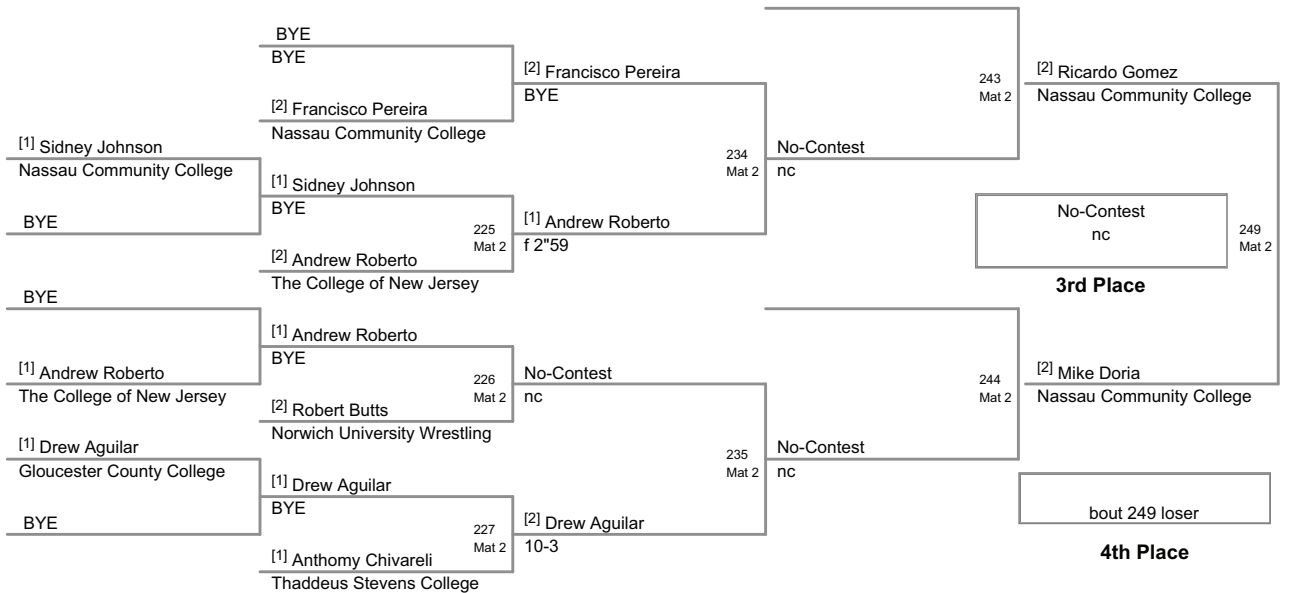

Frosh Soph Division  
on Mat 4

**125 Lbs**

Frosh Soph Division  
on Mat 2

**133 Lbs**

Central Jersey  
Frosh Soph Division

**141 Lbs**

Central Jersey  
Frosh Sooh Division

**149 Lbs**

Central Jersey  
Frosh Sooh Division

**165 Lbs**

Central Jersey  
Frosh Soph Division

**174 Lbs**

Central Jersey  
Frosh Sooph Division

**184 Lbs**

Frosh Soph Division  
on Mat 4

**197 Lbs**

Central Jersey  
Frosh Sooh Division

**285 Lbs**