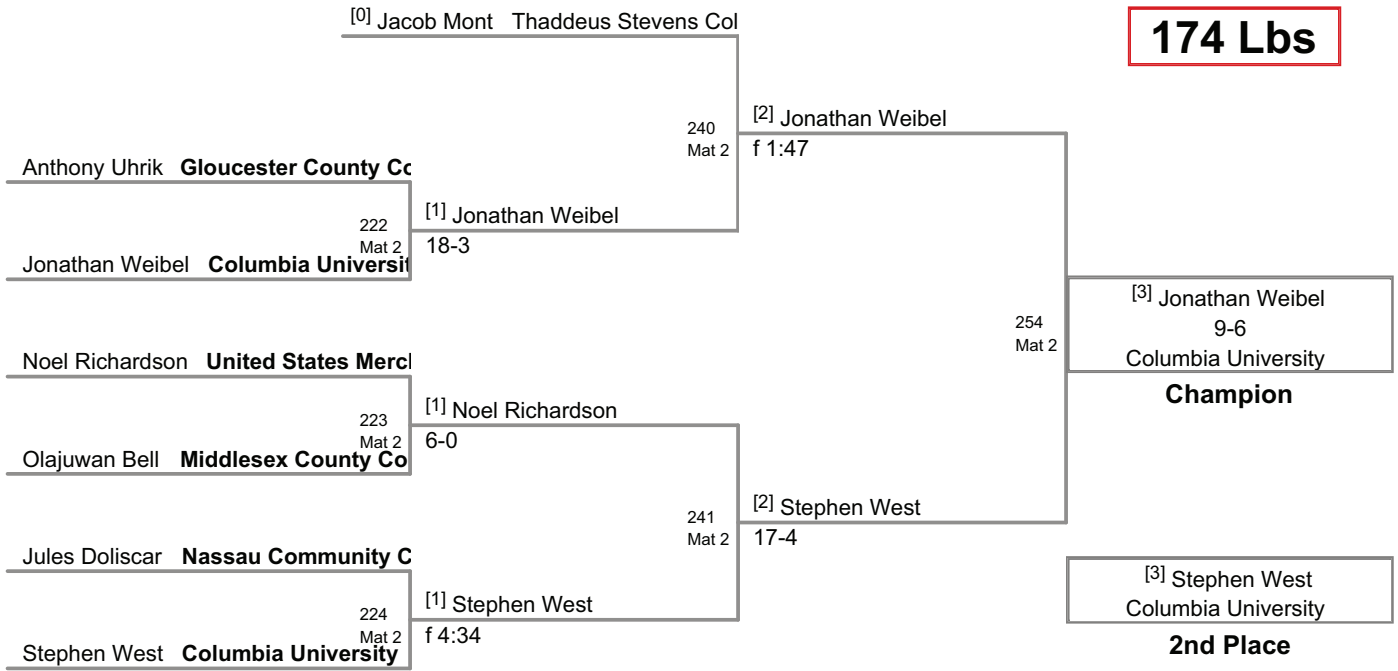

Frosh Soph Division  
on Mat 4

**125 Lbs**

Frosh Soph Division  
on Mat 2

**133 Lbs**

Central Jersey  
Frosh Soph Division

**141 Lbs**

Central Jersey  
Frosh Sooh Division

**149 Lbs**

Central Jersey  
Frosh Sooh Division

**165 Lbs**

Central Jersey  
Frosh Soph Division

**174 Lbs**

Central Jersey  
Frosh Sooph Division

**184 Lbs**

Frosh Soph Division  
on Mat 4

**197 Lbs**

Central Jersey  
Frosh Sooh Division

**285 Lbs**