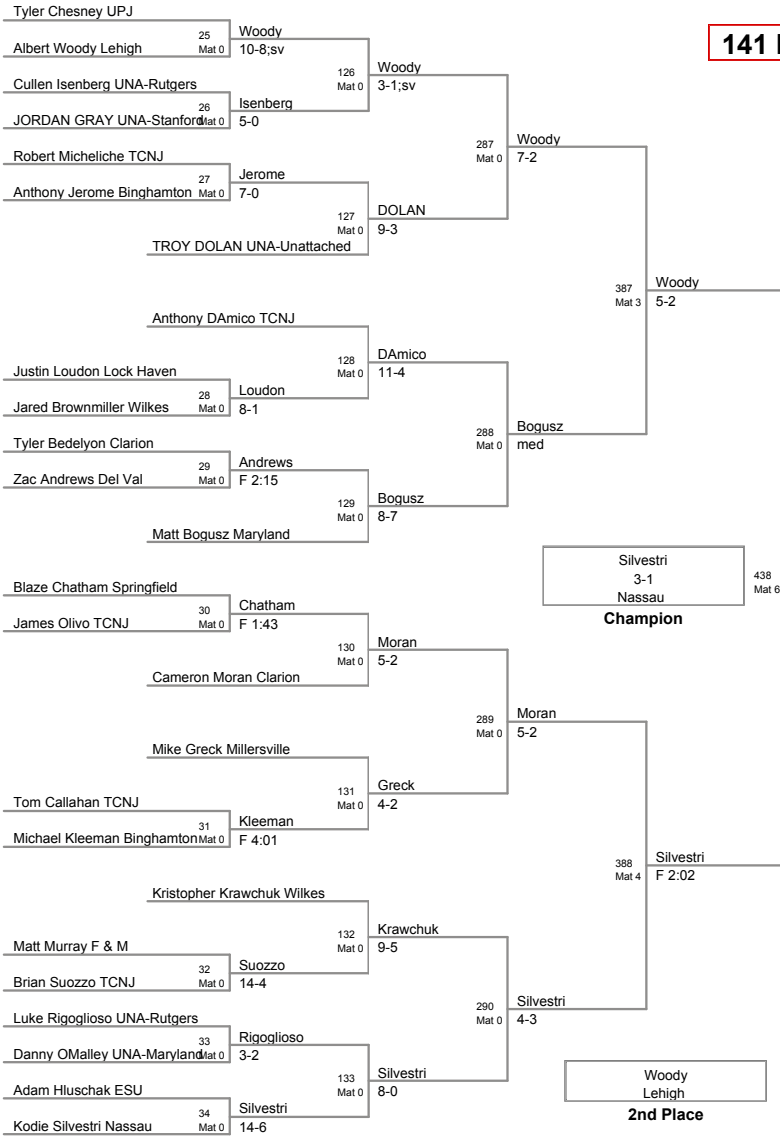

**3rd:** Kyle Frey Drexel JR

**4th:** JD Zitone Del Val FR

College

**125 Lbs**

College

**133 Lbs**

College

141 Lbs