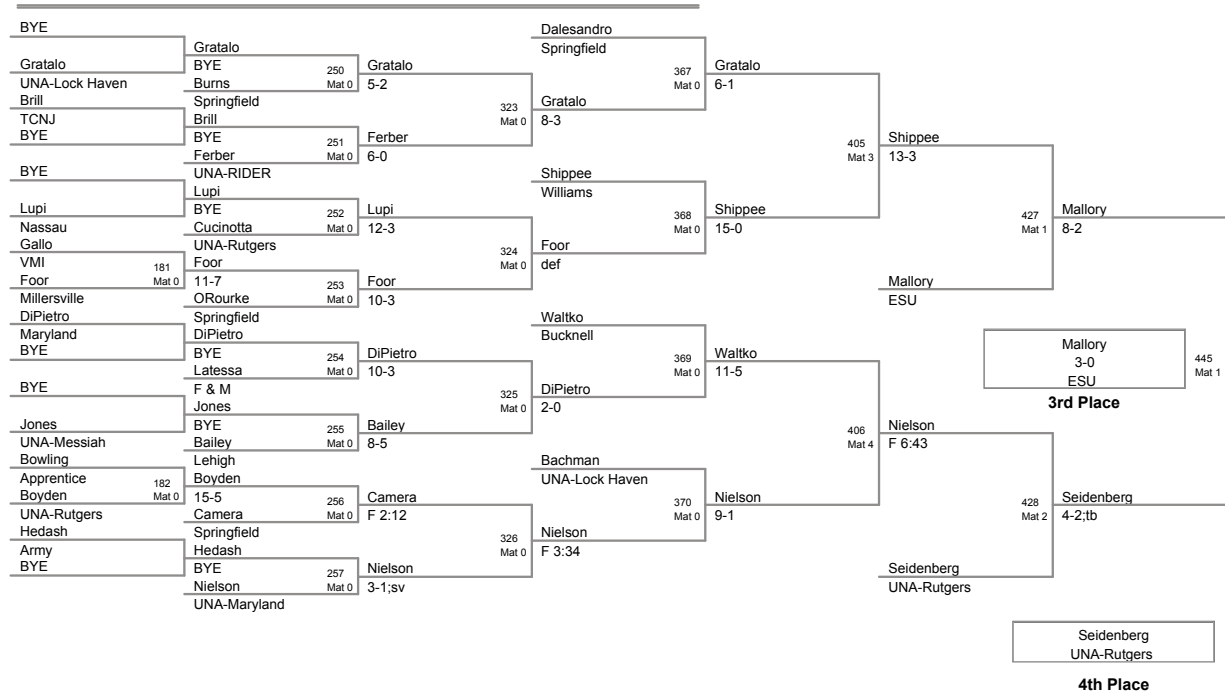

College

149 Lbs

College

165 Lbs

College

**174 Lbs**

College

184 Lbs