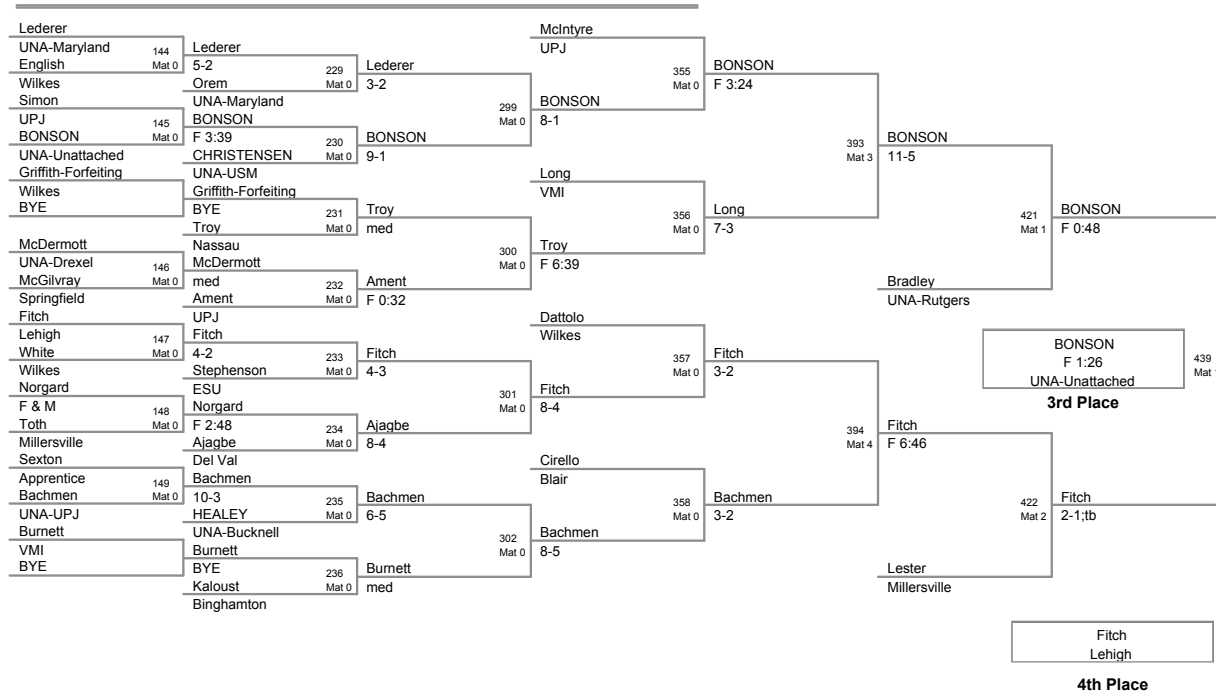

College

149 Lbs