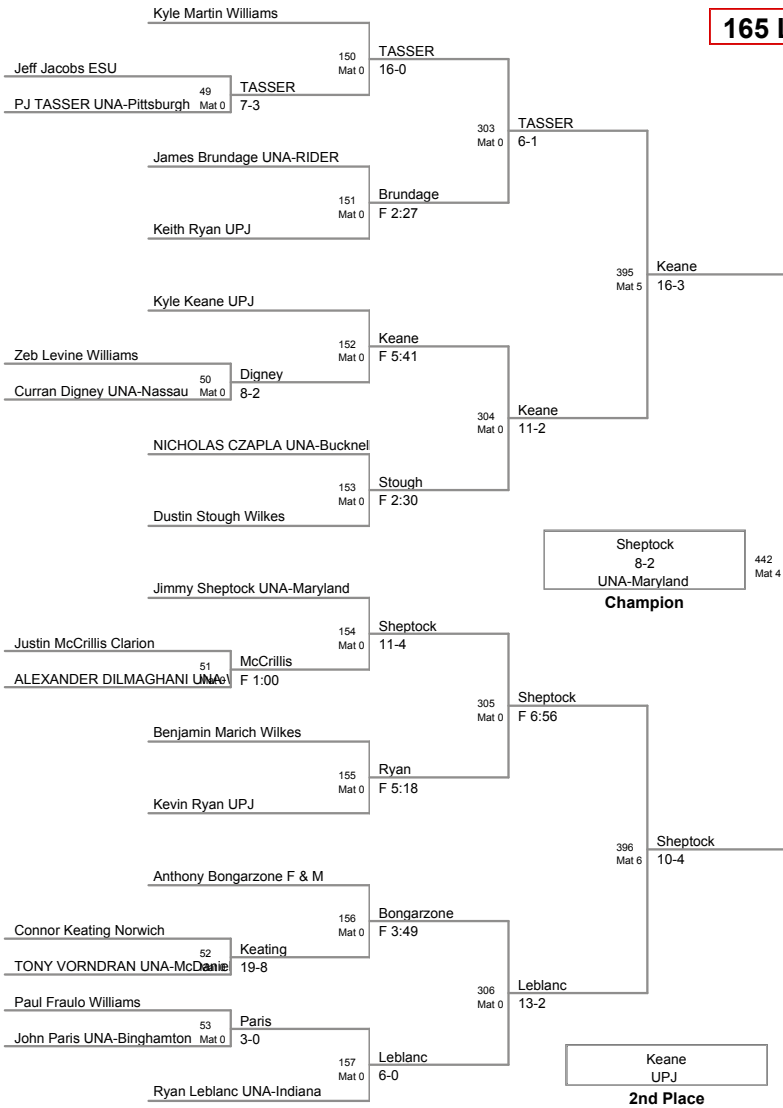

College

149 Lbs

College

165 Lbs

College

**174 Lbs**

College

184 Lbs