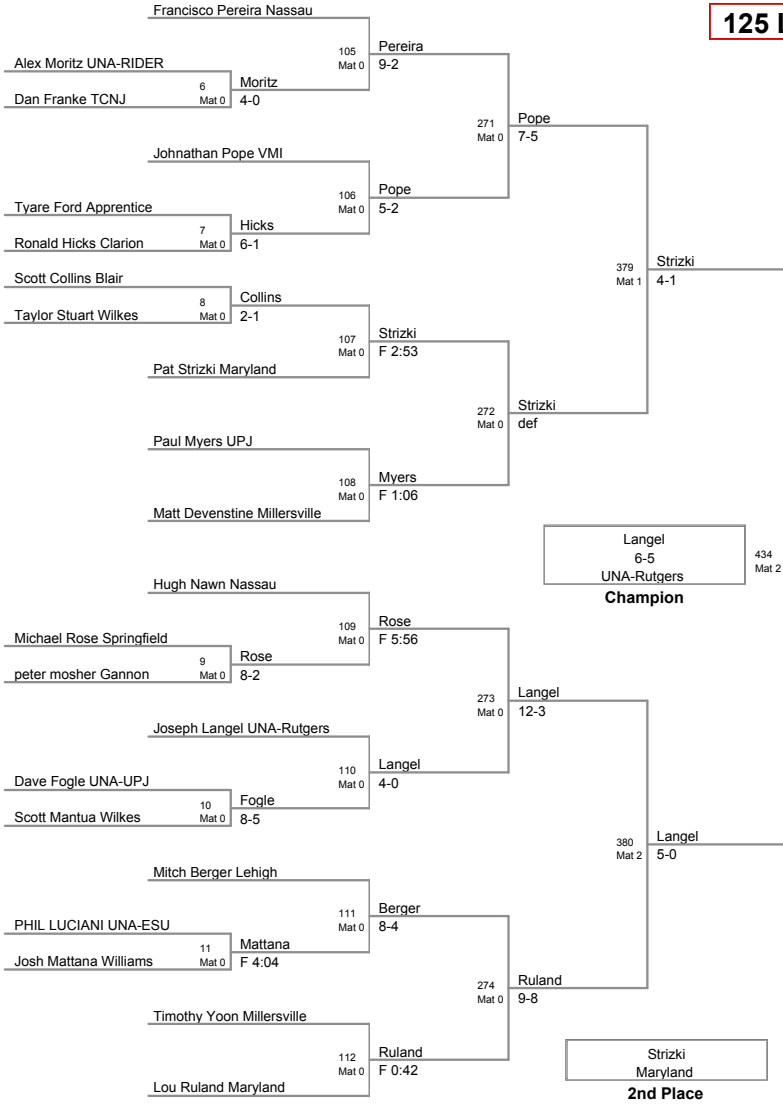

**197 Lbs:**

**1st:** Lamar Brown Rutgers RSSR

**2nd:** Brandon Palik Drexel FR

**3rd:** Eddie Ebewo ESU JR

**4th:** Ronald Ellsworth VMI JR

**285 Lbs:**

**1st:** Josh Wine VMI JR

**2nd:** Corey Waite Binghamton SR

**3rd:** Kyle Frey Drexel JR

**4th:** JD Zitone Del Val FR

College

**125 Lbs**

College

**133 Lbs**

College

141 Lbs