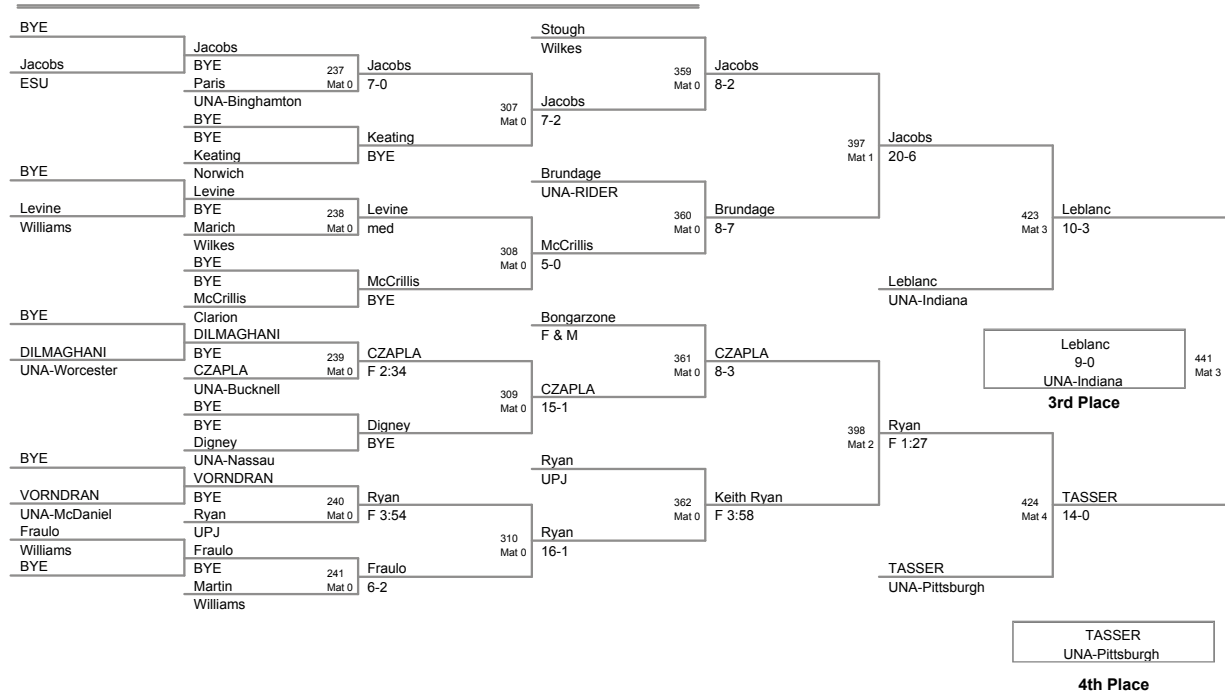

College

149 Lbs

College

165 Lbs

College

**174 Lbs**

College

184 Lbs