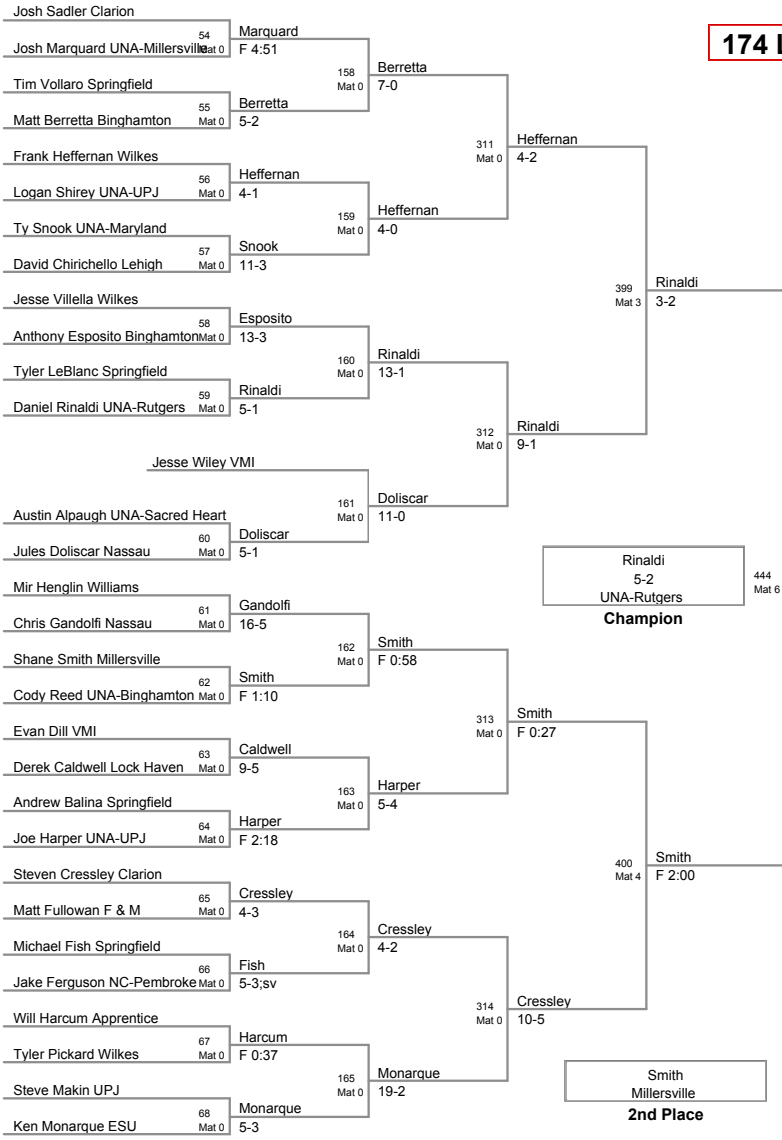

College

149 Lbs

College

165 Lbs

College

**174 Lbs**

College

184 Lbs