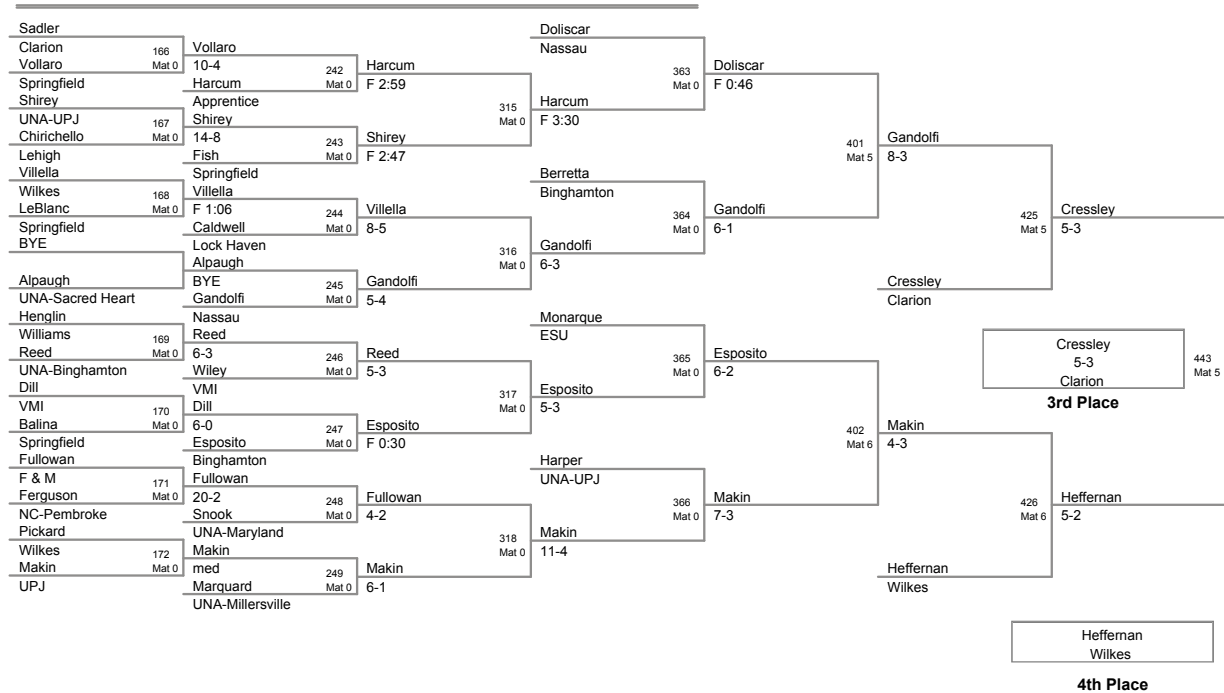

College

149 Lbs

College

165 Lbs

College

**174 Lbs**

College

184 Lbs