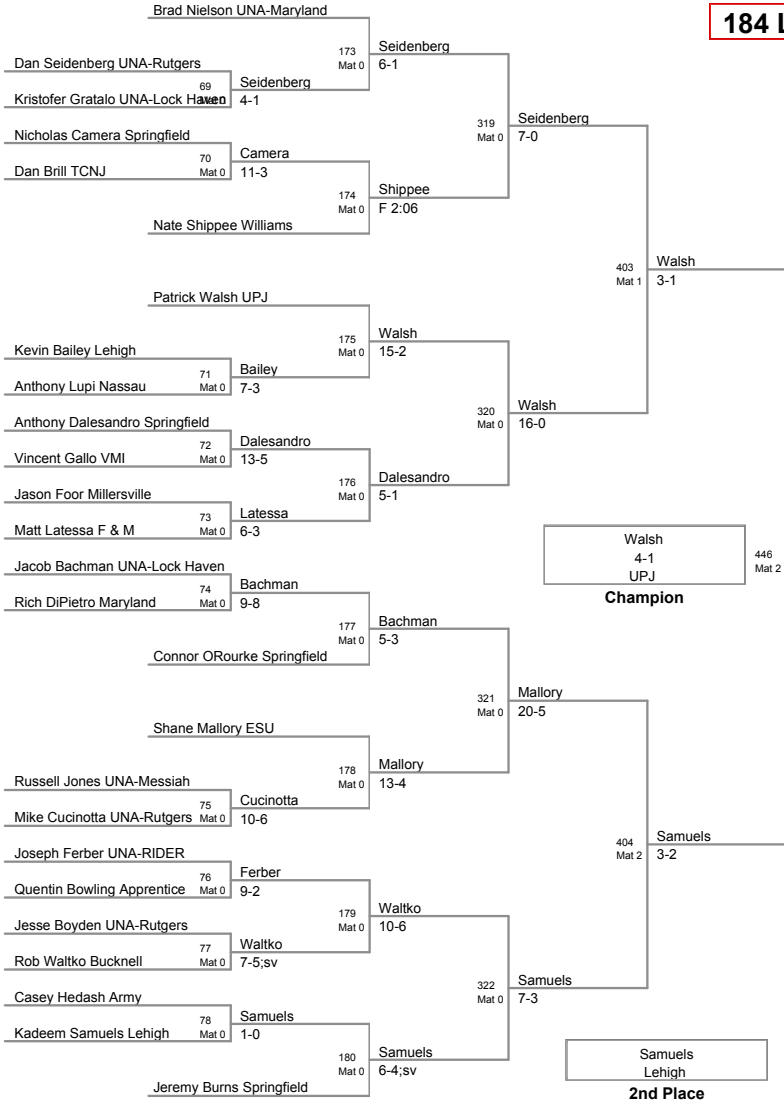

College

184 Lbs