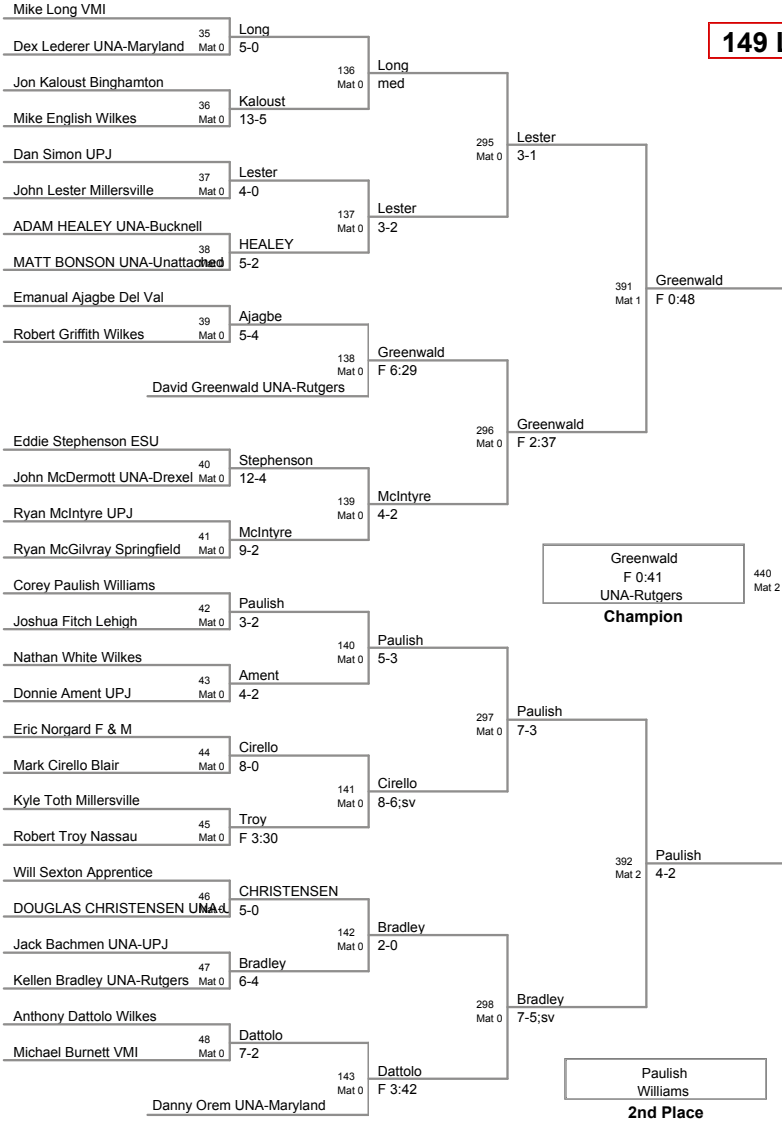

College

149 Lbs