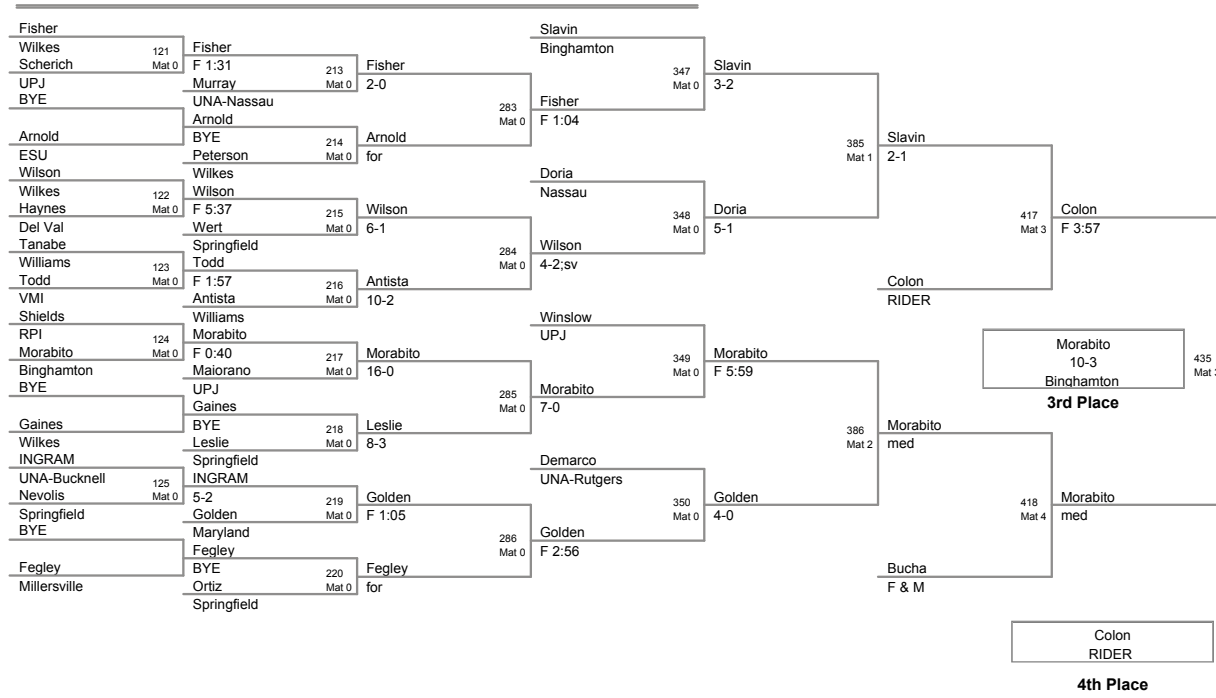

**3rd:** Kyle Frey Drexel JR

**4th:** JD Zitone Del Val FR

College

**125 Lbs**

College

**133 Lbs**

College

141 Lbs