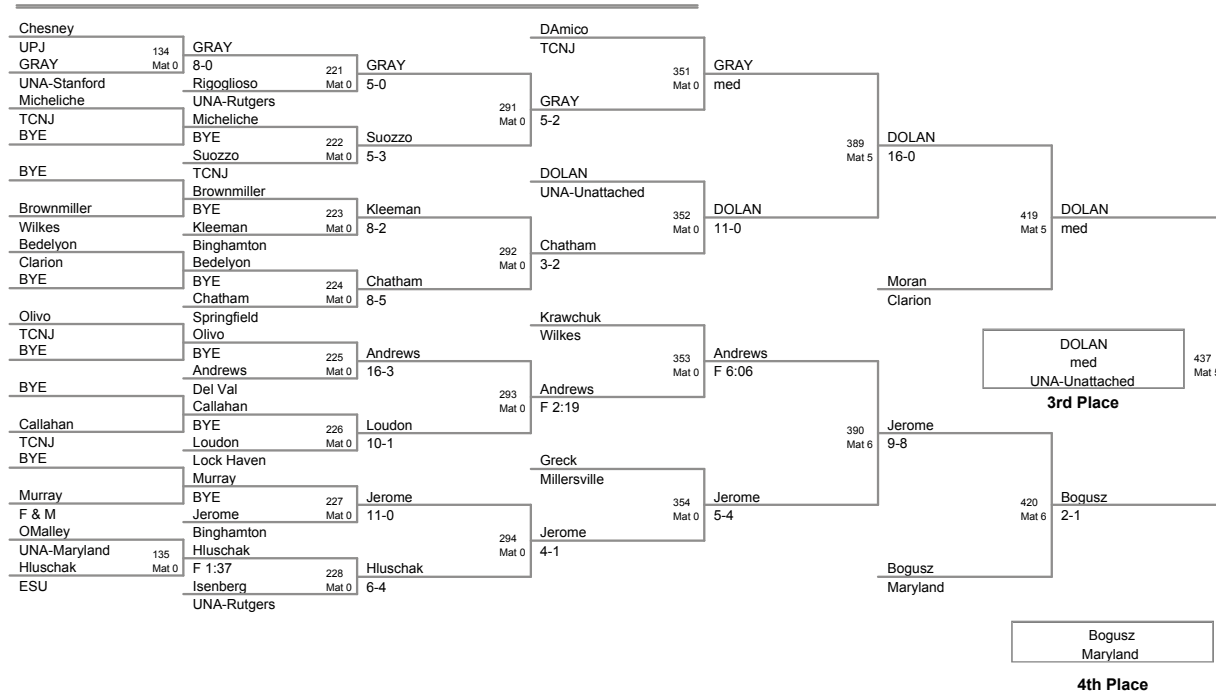

**3rd:** Kyle Frey Drexel JR

**4th:** JD Zitone Del Val FR

College

**125 Lbs**

College

**133 Lbs**

College

141 Lbs