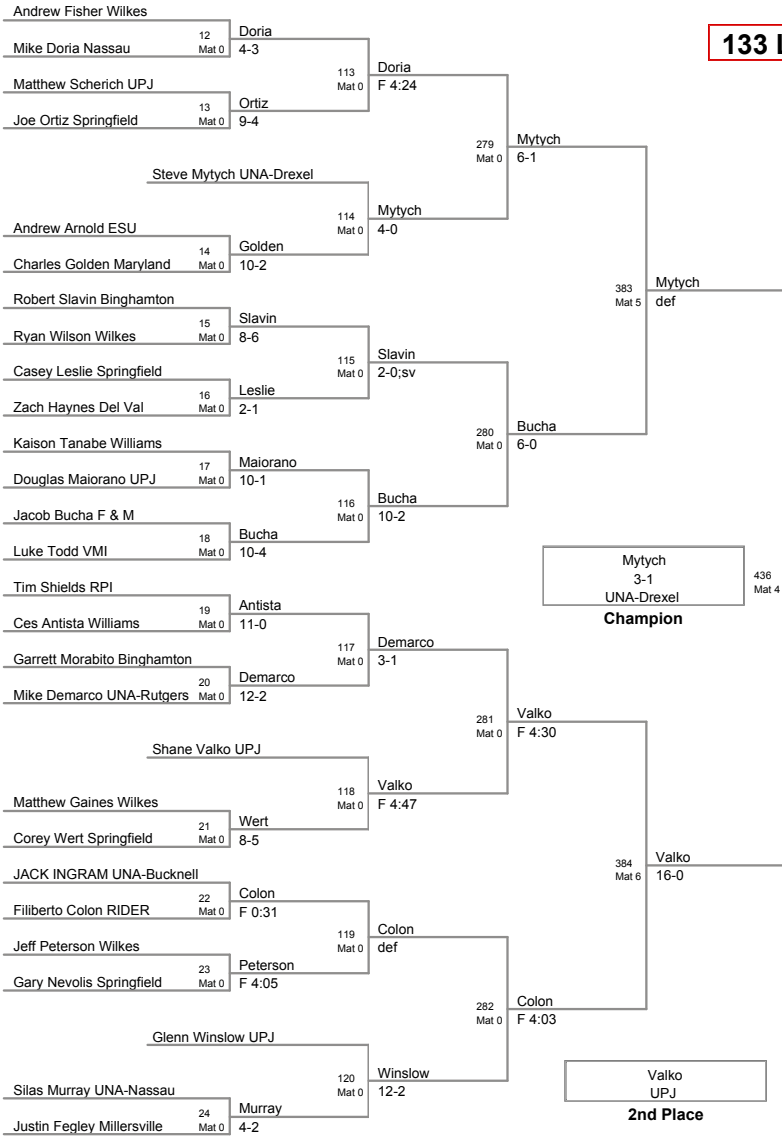

**3rd:** Kyle Frey Drexel JR

**4th:** JD Zitone Del Val FR

College

**125 Lbs**

College

**133 Lbs**

College

141 Lbs