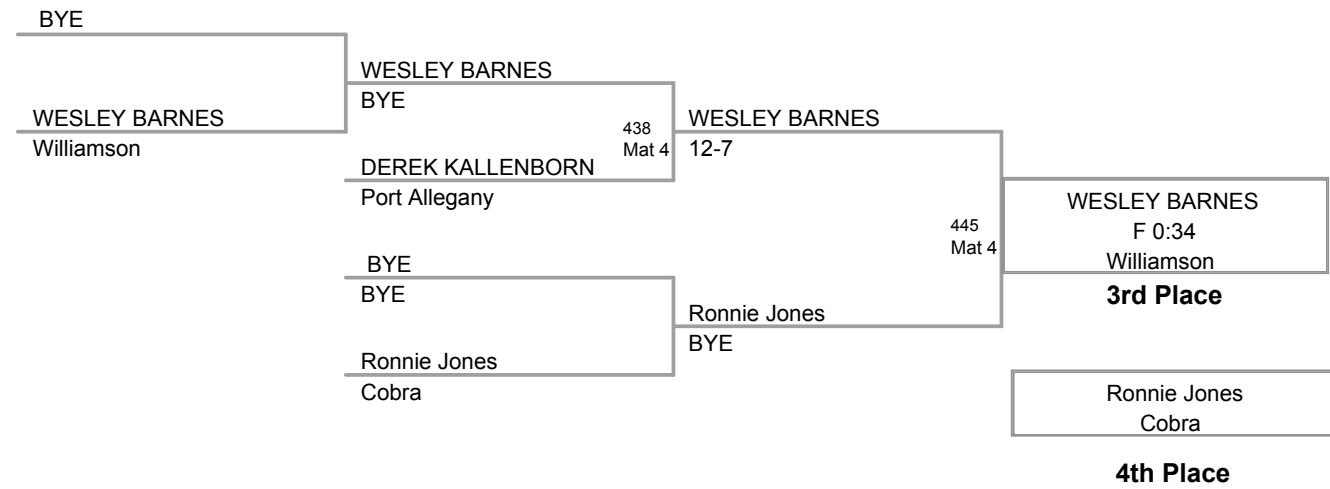

6nUnder
on Mat 4

55 Lbs