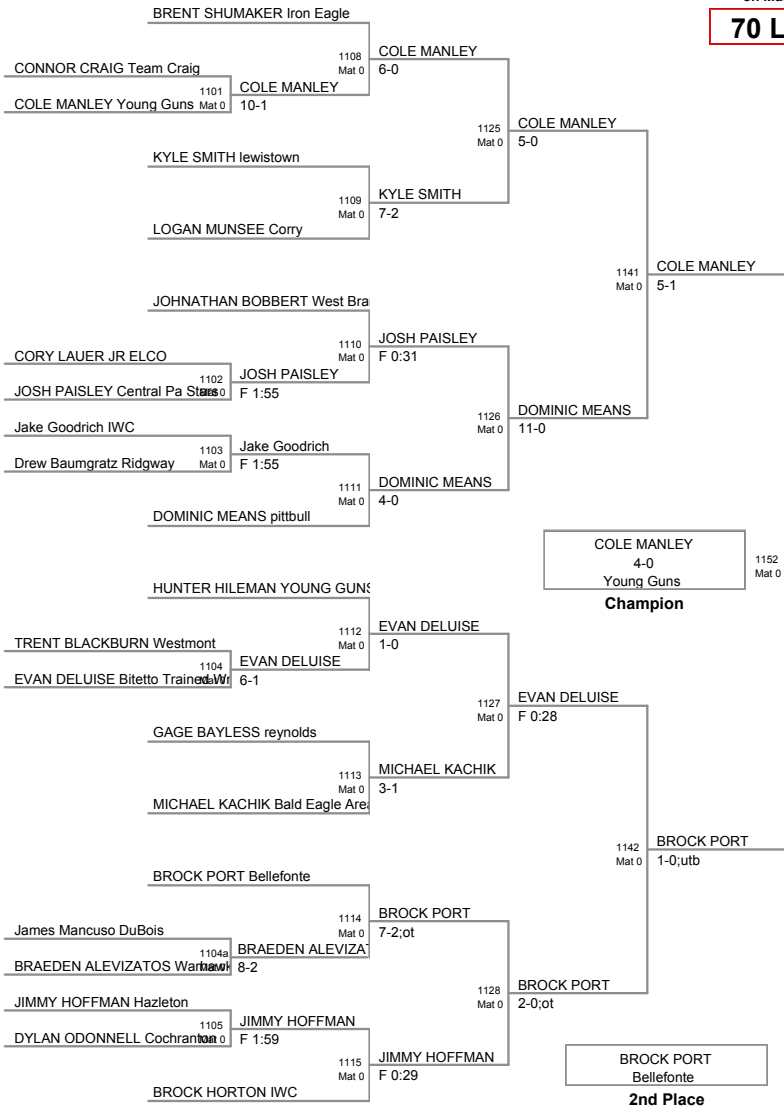

11n12
on Mat 11

70 Lbs