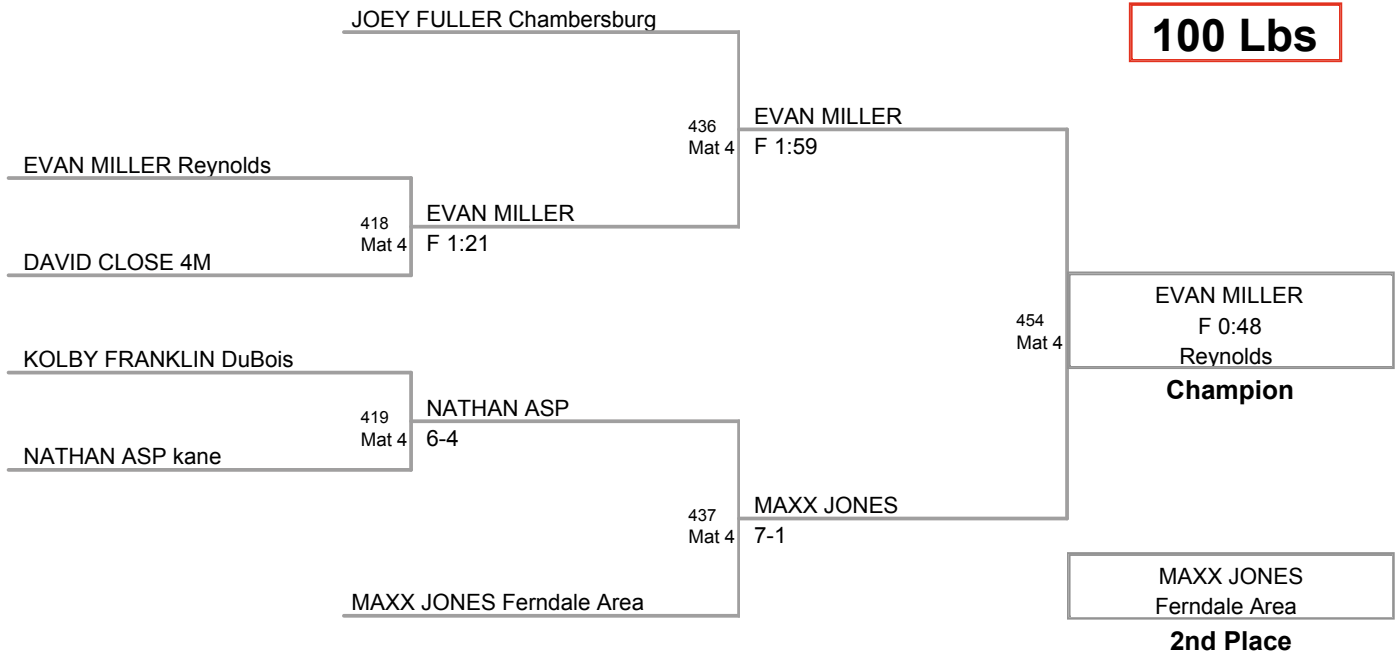

JACOB KREPPS
4-2
Indian Valley

3rd Place

HUNTER WAGNER
lewistown

4th Place

7n8
on Mat 4

100 Lbs

9n10
on Mat 6

60 Lbs