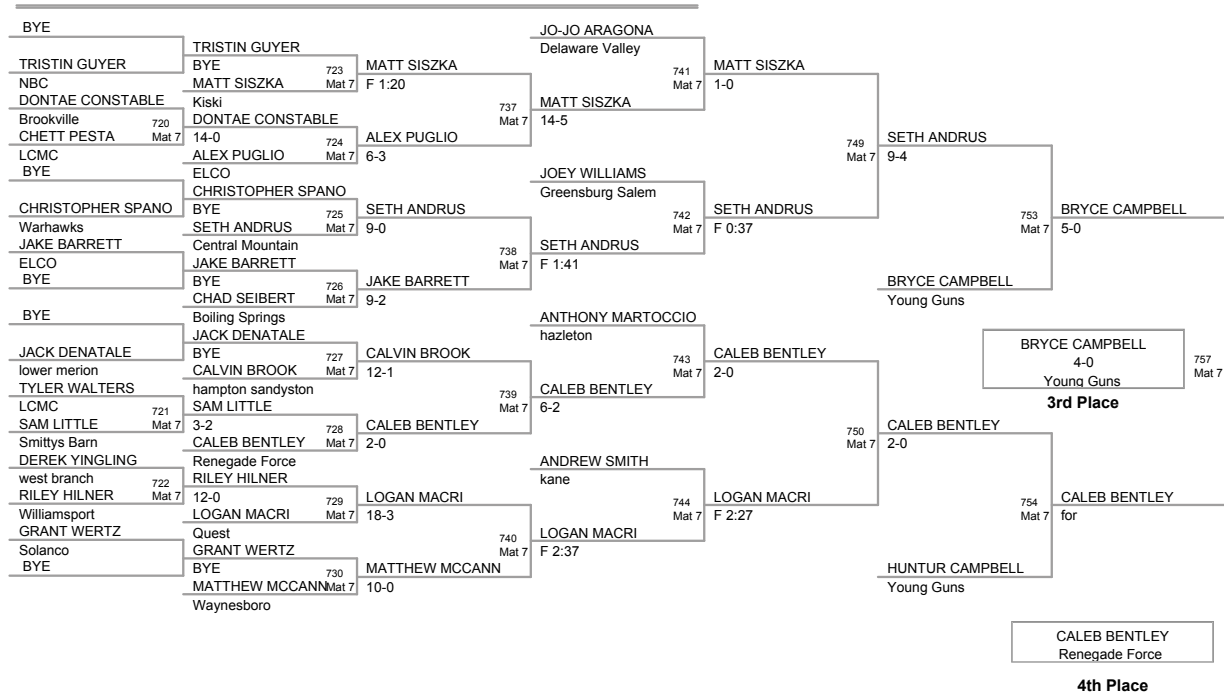

9n10
on Mat 7

65 Lbs