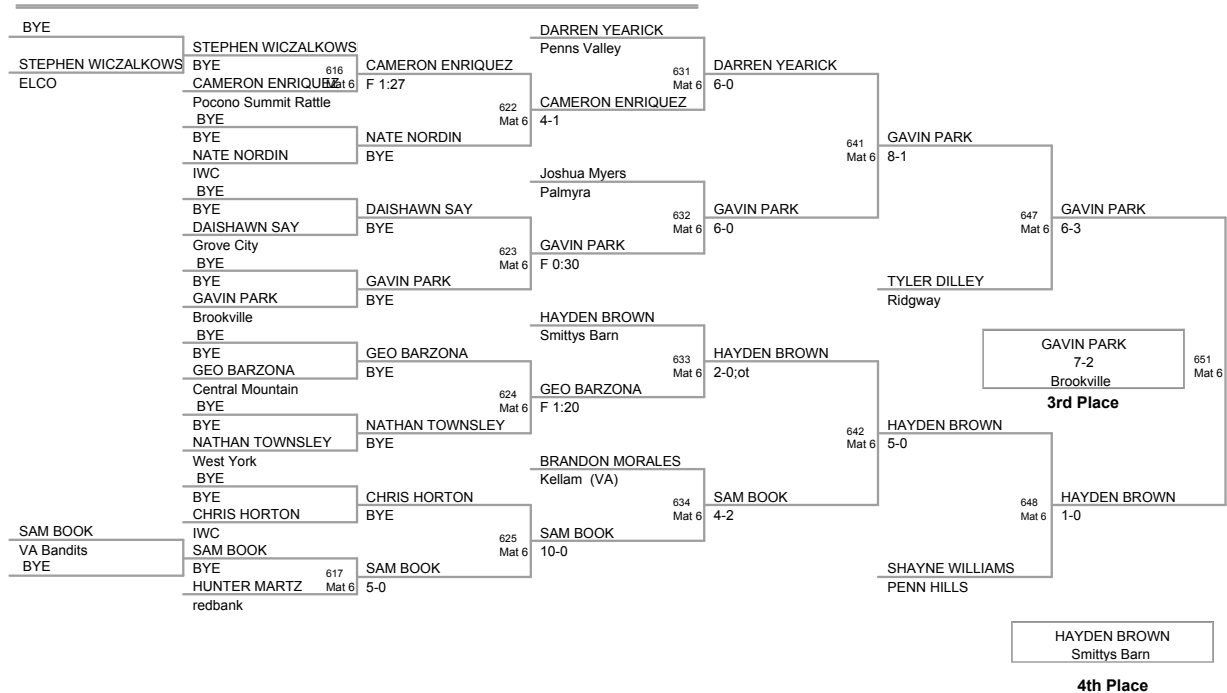

JACOB KREPPS
4-2
Indian Valley

3rd Place

HUNTER WAGNER
lewistown

4th Place

7n8
on Mat 4

100 Lbs

9n10
on Mat 6

60 Lbs