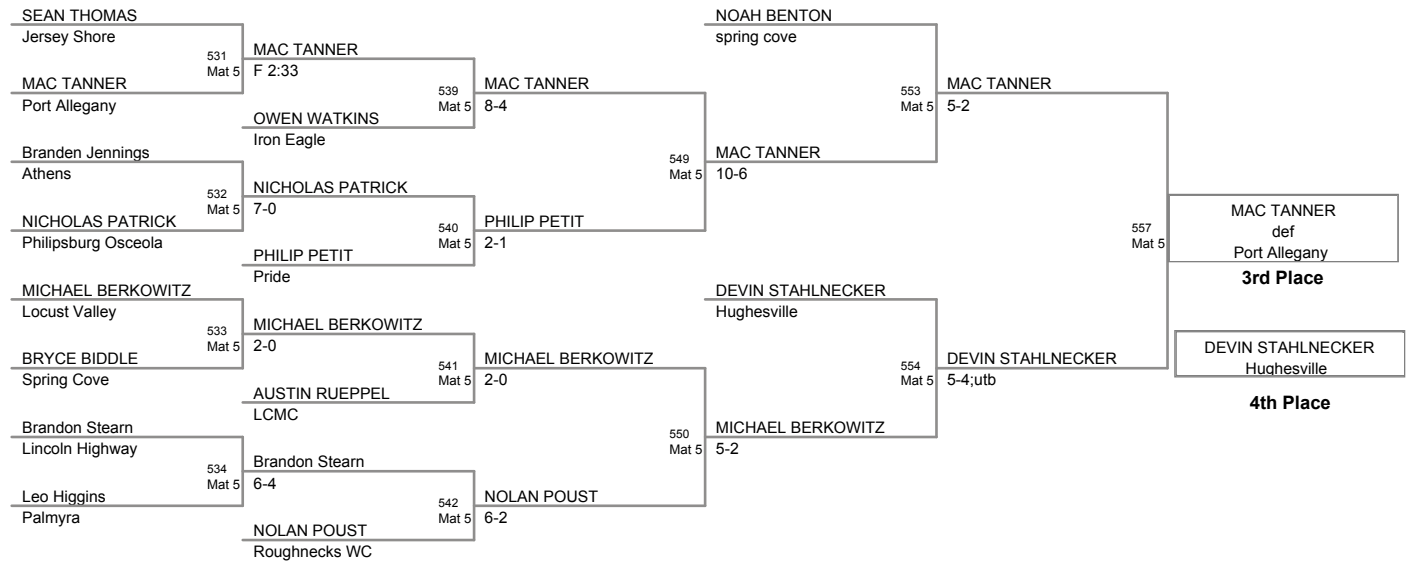

DALTON GRACE Renegade Force
JAROD MILLER Reynolds
1140 Mat 0
DALTON GRACE
F 1:24

DALTON GRACE
Renegade Force

Champion

JAROD MILLER
Reynolds

2nd Place

BRYCE DENNY
Altoona

3rd Place

11n12
on Mat 11

70 Lbs

11n12
on Mat 13

80 Lbs

11n12
on Mat 15

90 Lbs

11n12
on Mat 5

95 Lbs

11n12
on Mat 16