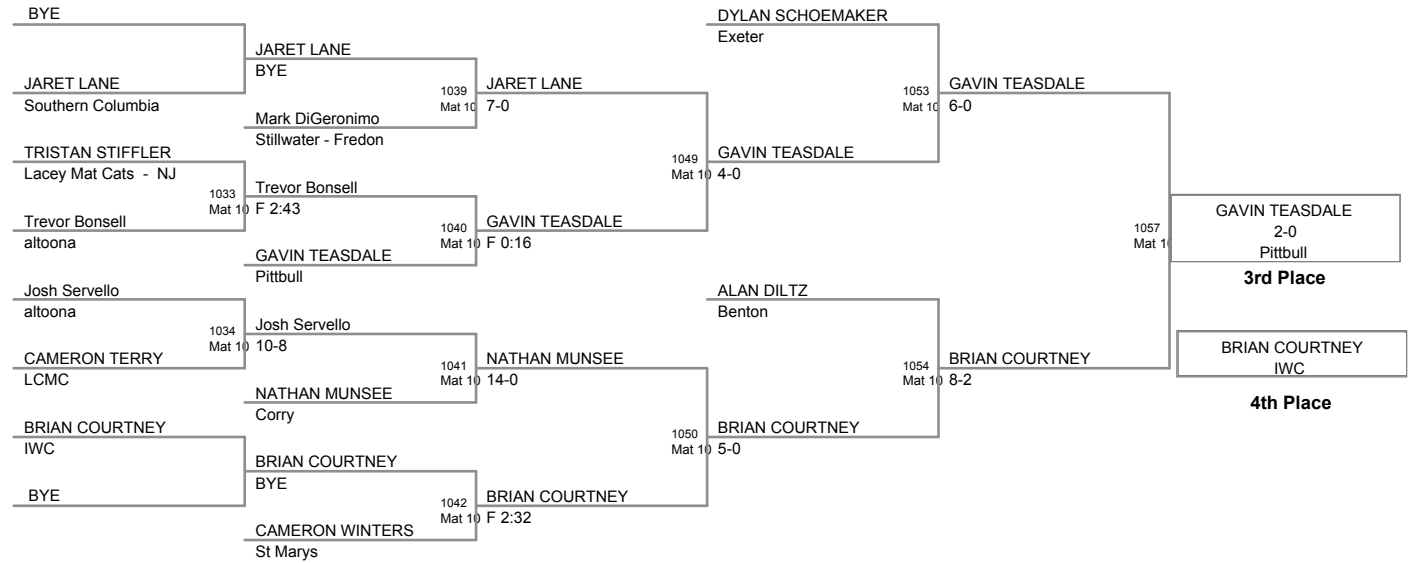

DALTON GRACE Renegade Force
JAROD MILLER Reynolds
1140 Mat 0
DALTON GRACE
F 1:24

DALTON GRACE
Renegade Force

Champion

JAROD MILLER
Reynolds

2nd Place

BRYCE DENNY
Altoona

3rd Place

11n12
on Mat 11