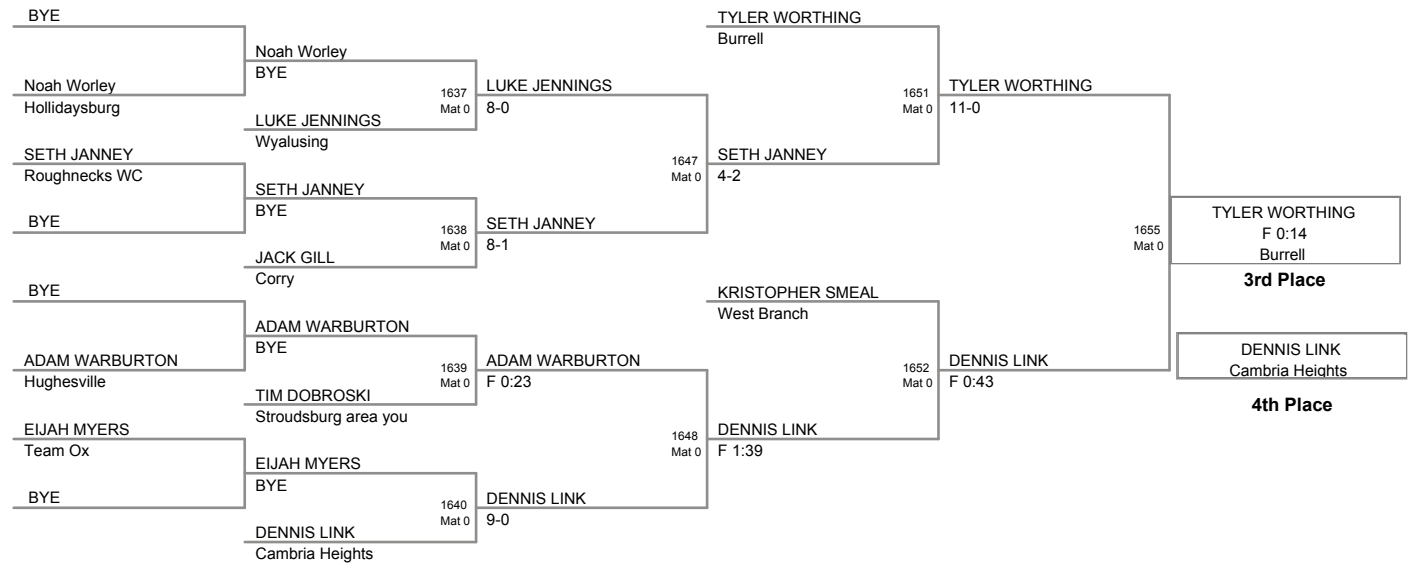

100 Lbs

11n12
on Mat 14
115 Lbs

11n12
on Mat 1

145 Lbs

CONNER BUTTRY NLWC
BEN CERNEY Montoursville Mat 1

Christian Dietrich Greene
CONNER BUTTRY NLWC Mat 1

BEN CERNEY Montoursville
Christian Dietrich Greene Mat 1