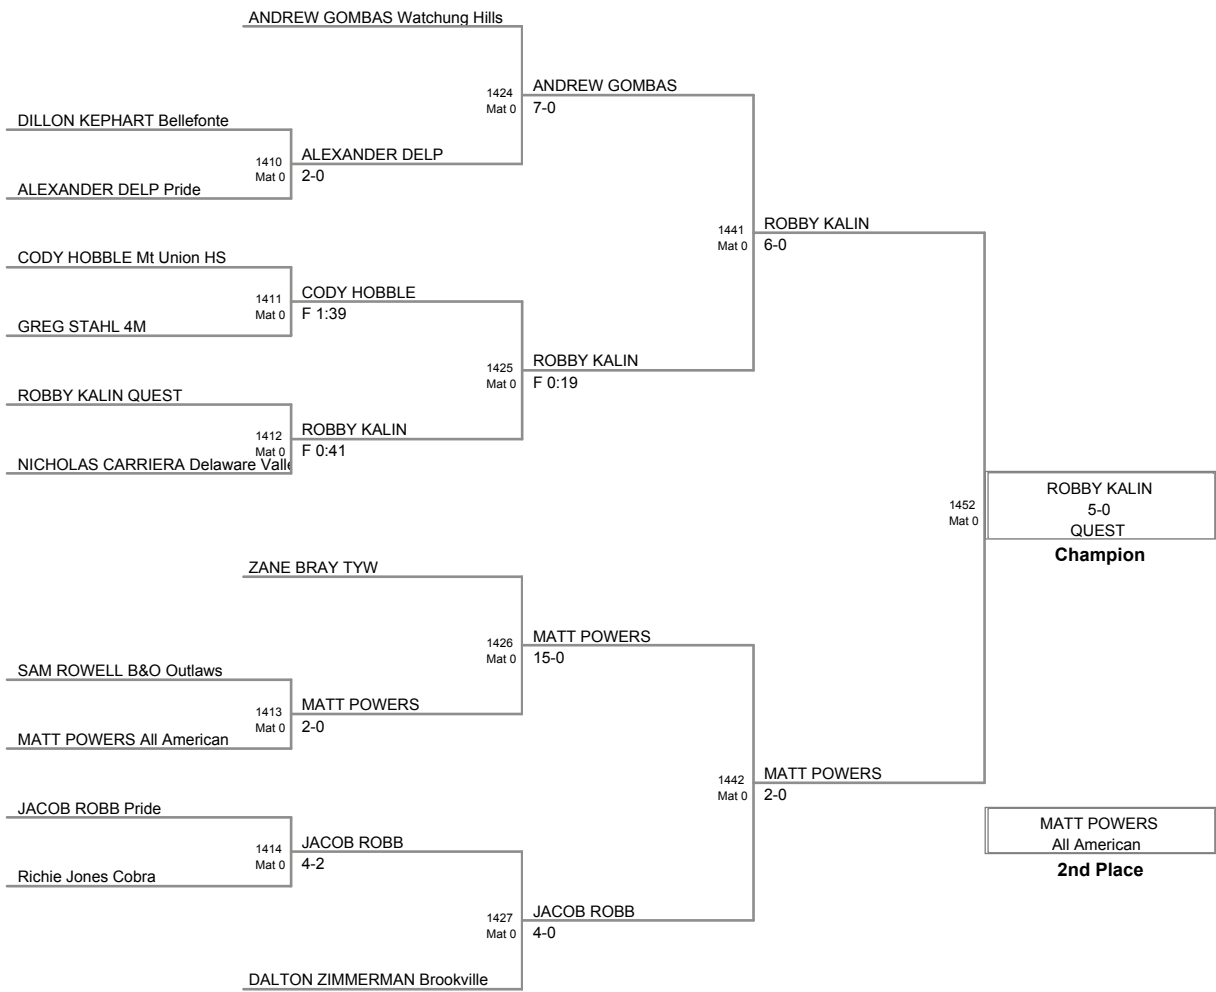

11n12
on Mat 14
115 Lbs