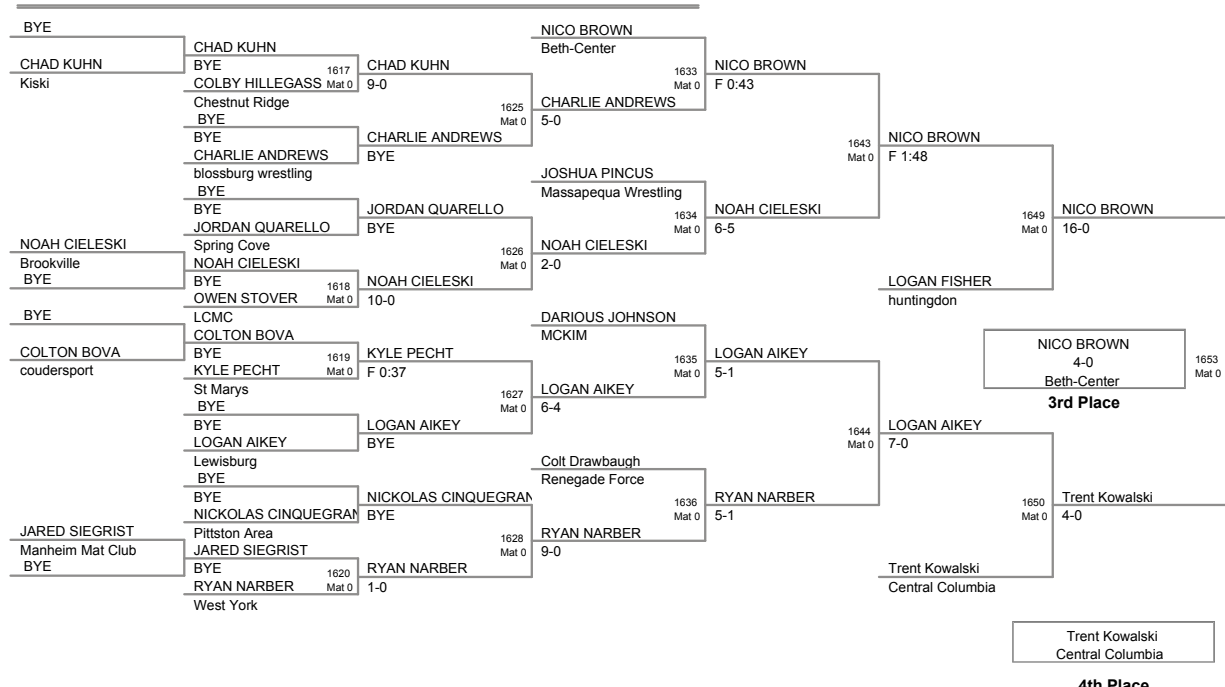

11n12
on Mat 16

100 Lbs