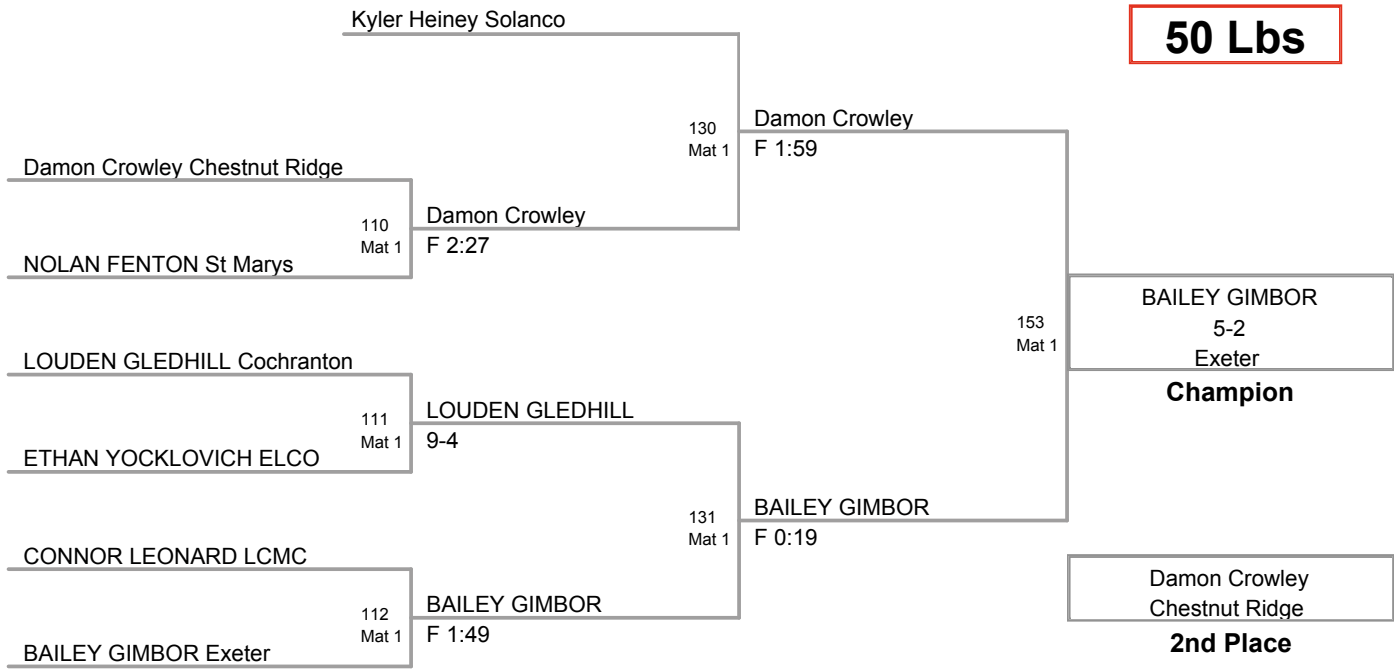

6nUnder
on Mat 1

50 Lbs