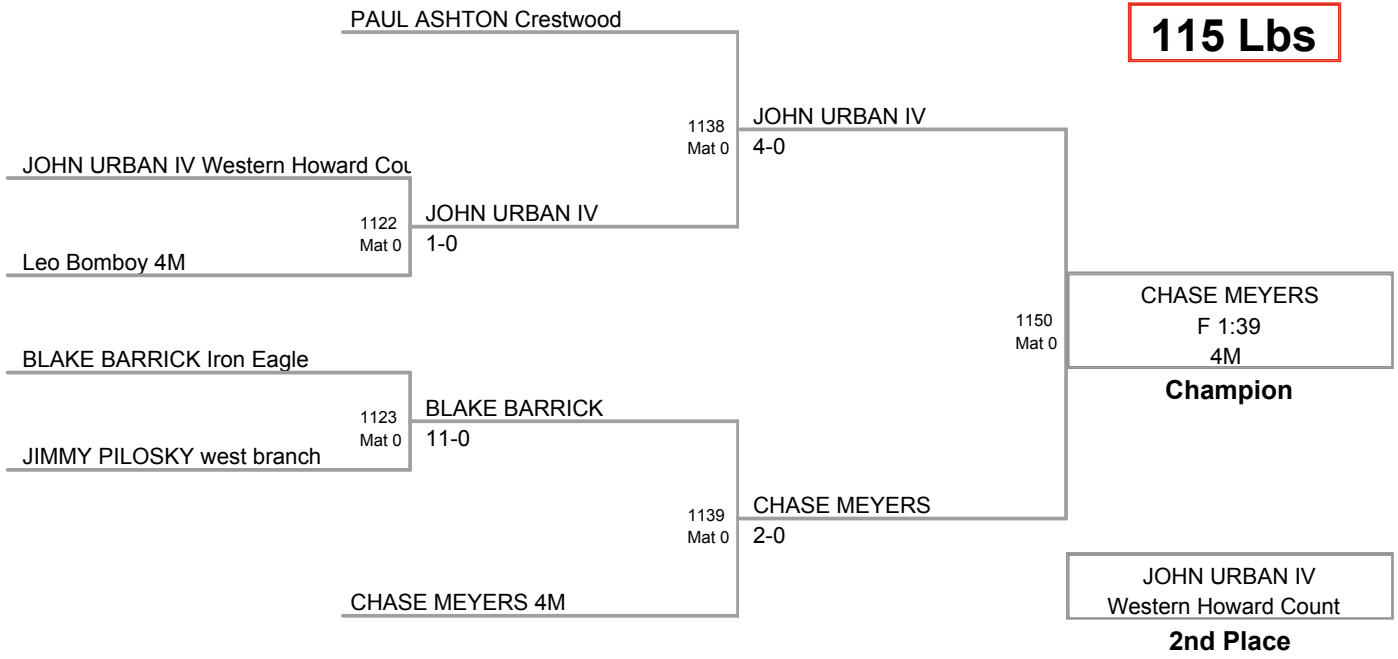

95 Lbs

105 Lbs

9n10
on Mat 11

115 Lbs

9n10
on Mat 11

135 Lbs

BRYCE DENNY Altoona
DALTON GRACE Renegade Force
1107 Mat 0
DALTON GRACE
F 1:28

JAROD MILLER Reynolds
BRYCE DENNY Altoona
1124 Mat 0
JAROD MILLER
F 1:50

DALTON GRACE Renegade Force
JAROD MILLER Reynolds
1140 Mat 0
DALTON GRACE
F 1:24

DALTON GRACE
Renegade Force

Champion

JAROD MILLER
Reynolds

2nd Place

BRYCE DENNY
Altoona

3rd Place

11n12
on Mat 11