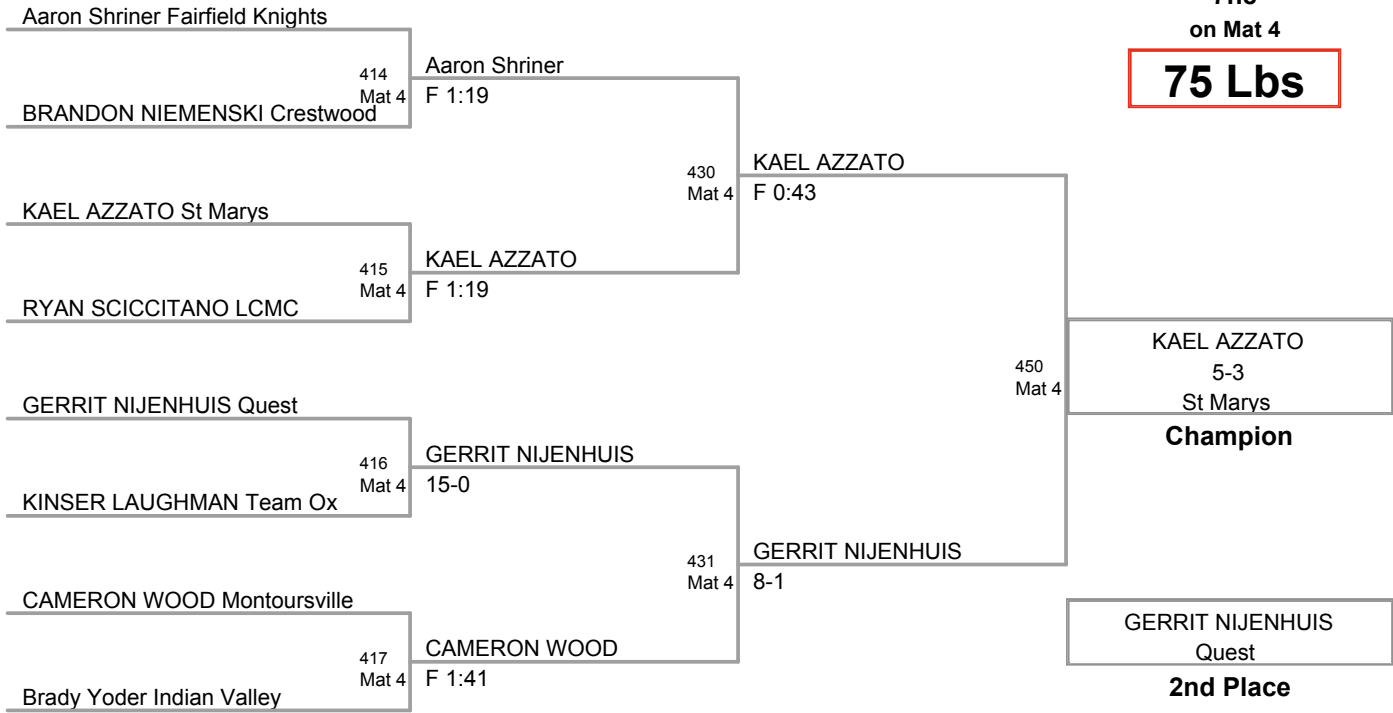

55 Lbs

60 Lbs

65 Lbs

7n8
on Mat 4

75 Lbs

7n8
on Mat 4

80 Lbs

JACOB KREPPS Indian Valley
434
Mat 4
CONNER WATKINS blossomburg w