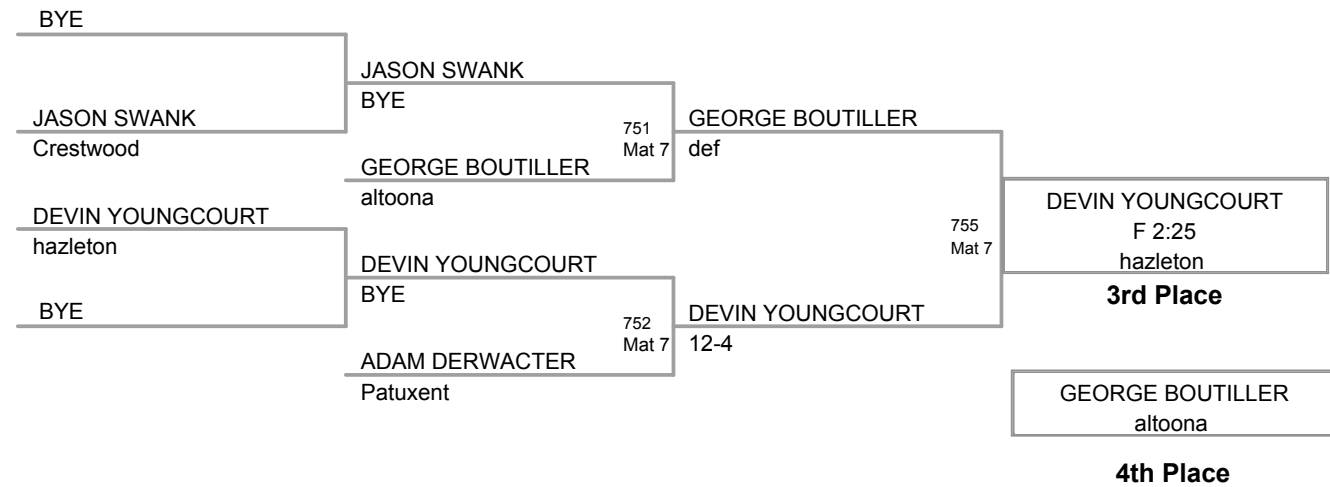

6nUnder
on Mat 7

40 Lbs