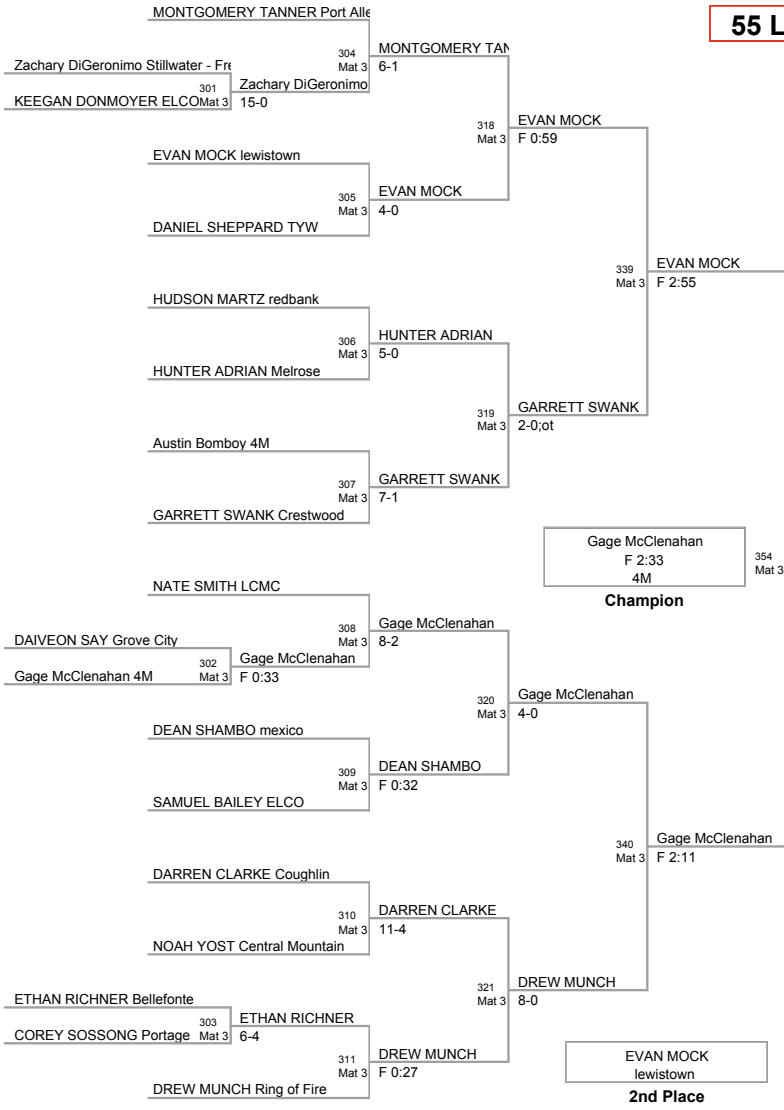

7n8
on Mat 3

55 Lbs