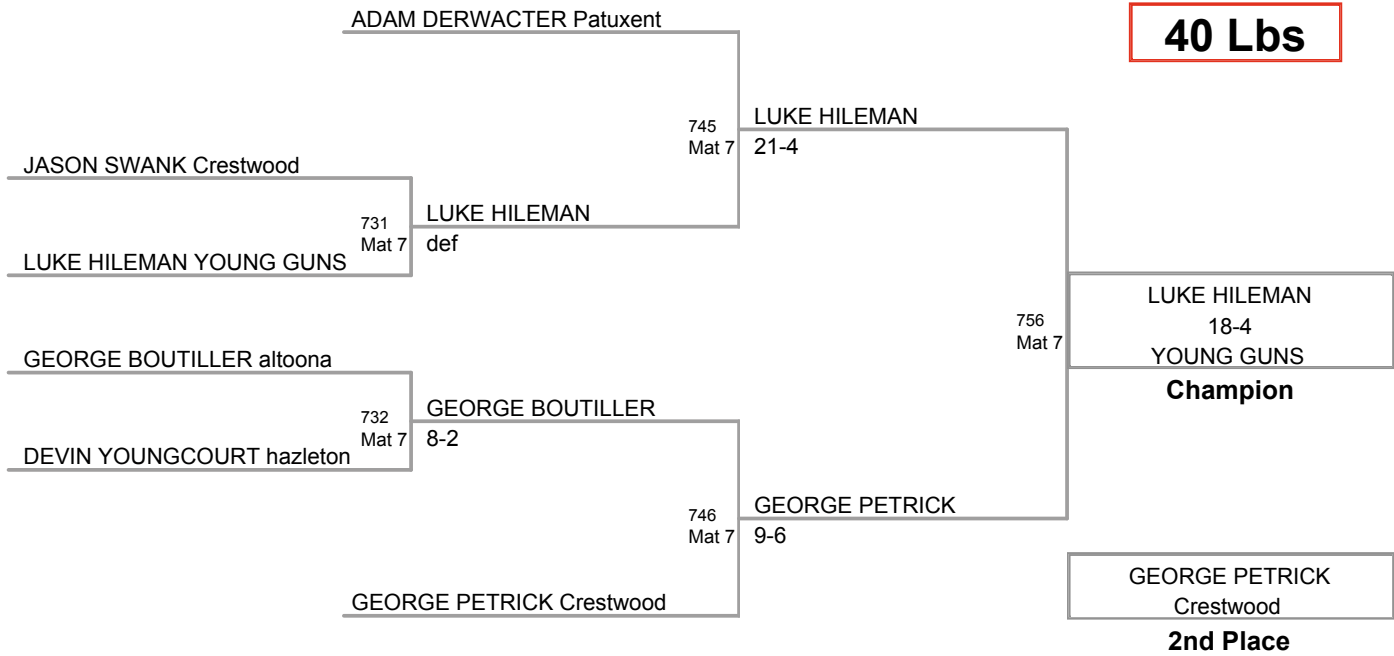

6nUnder
on Mat 7

40 Lbs