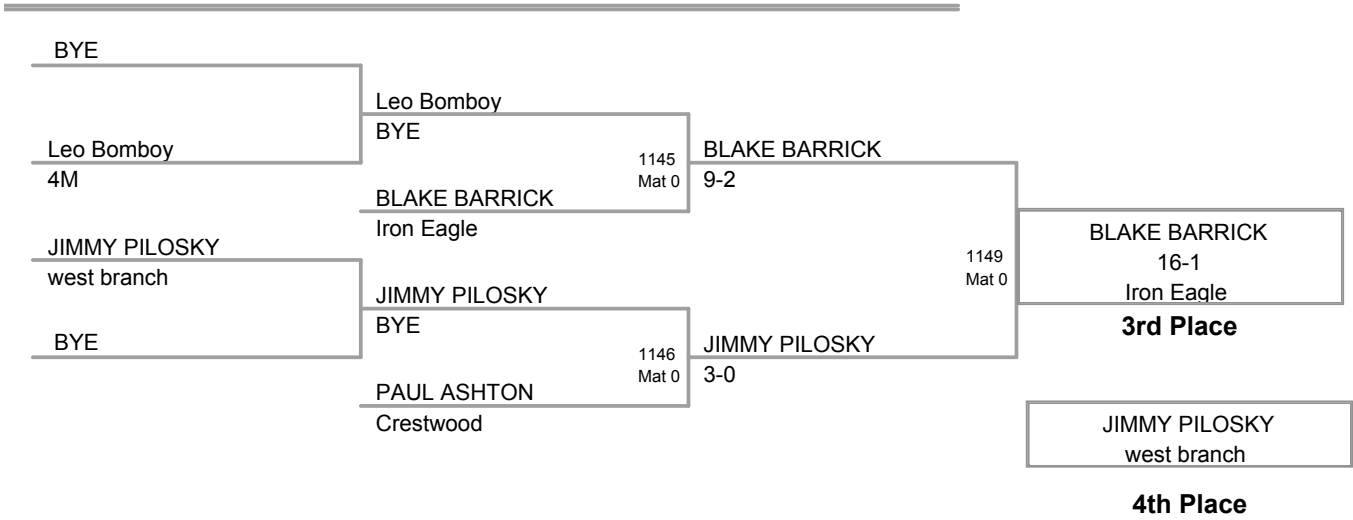

95 Lbs

105 Lbs

9n10
on Mat 11

115 Lbs

9n10
on Mat 11

135 Lbs

BRYCE DENNY Altoona
DALTON GRACE Renegade Force
1107 Mat 0
DALTON GRACE
F 1:28

JAROD MILLER Reynolds
BRYCE DENNY Altoona
1124 Mat 0
JAROD MILLER
F 1:50

DALTON GRACE Renegade Force
JAROD MILLER Reynolds
1140 Mat 0
DALTON GRACE
F 1:24

DALTON GRACE
Renegade Force

Champion

JAROD MILLER
Reynolds

2nd Place

BRYCE DENNY
Altoona

3rd Place

11n12
on Mat 11