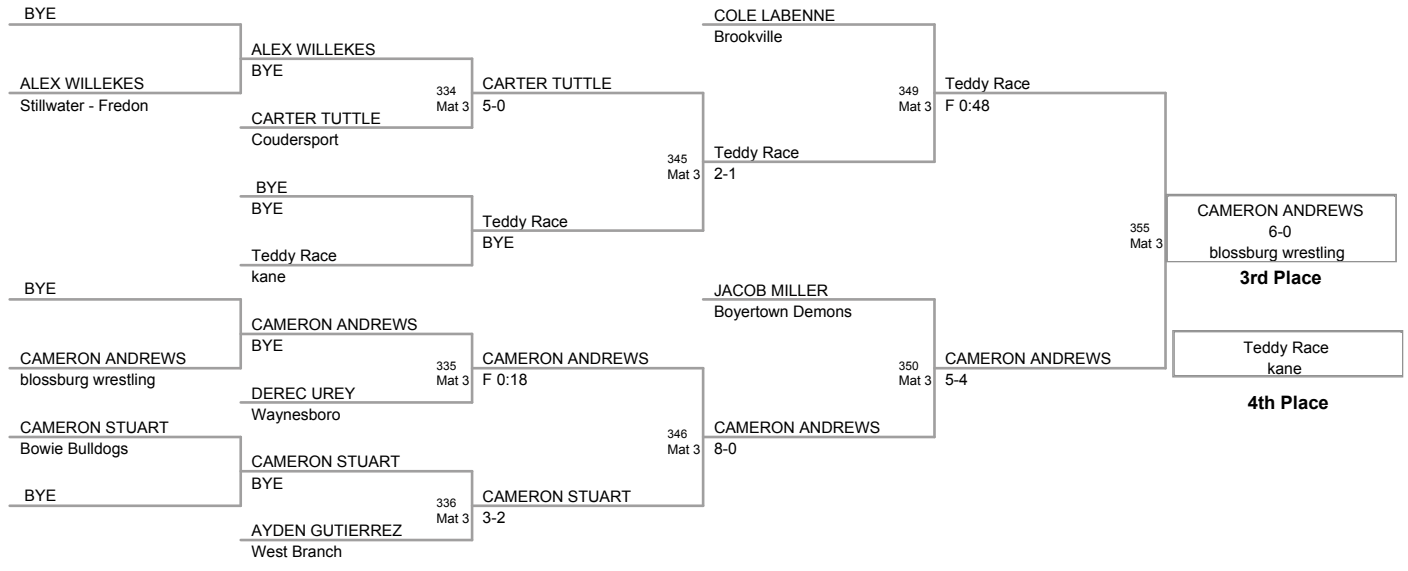

55 Lbs

60 Lbs

65 Lbs

7n8
on Mat 4

75 Lbs

7n8
on Mat 4

80 Lbs

JACOB KREPPS Indian Valley
434
Mat 4
CONNER WATKINS blossomburg w