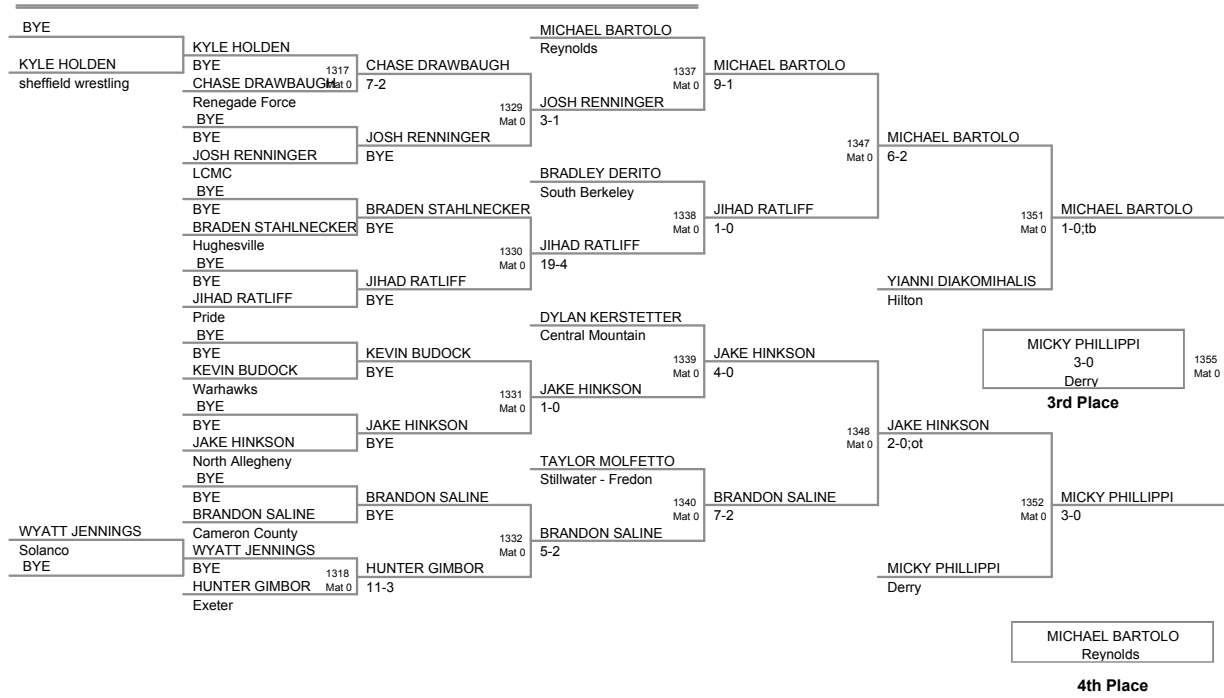

11n12
on Mat 13

80 Lbs