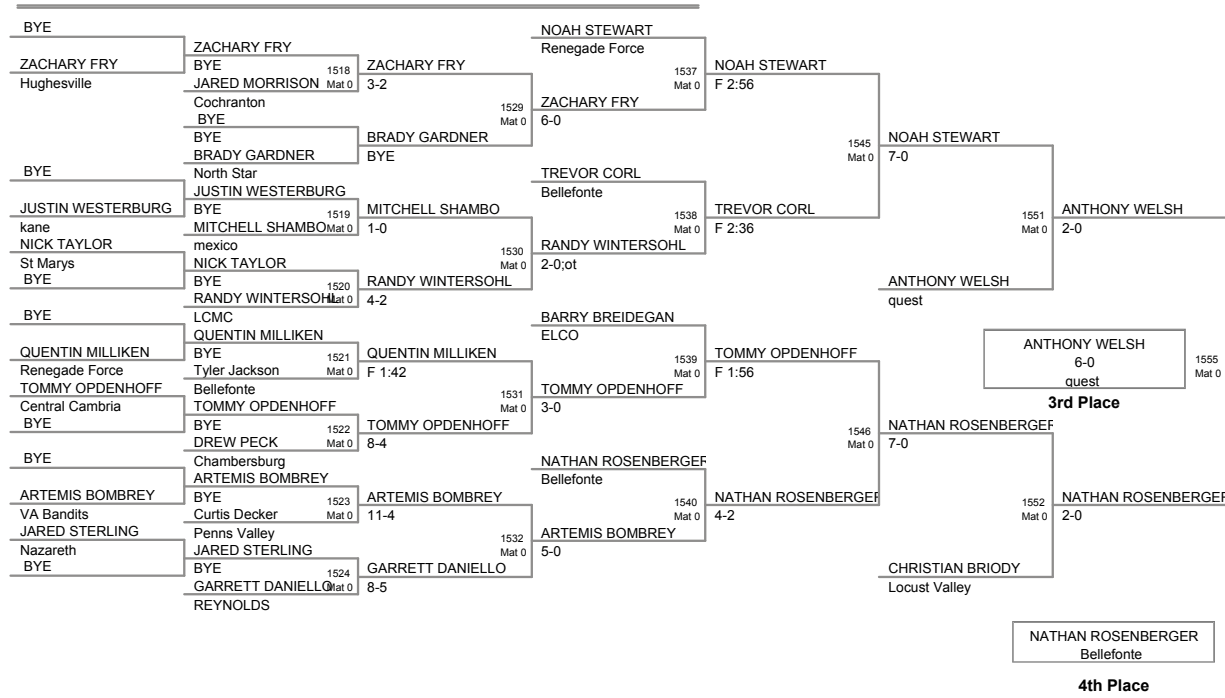

11n12
on Mat 15

90 Lbs