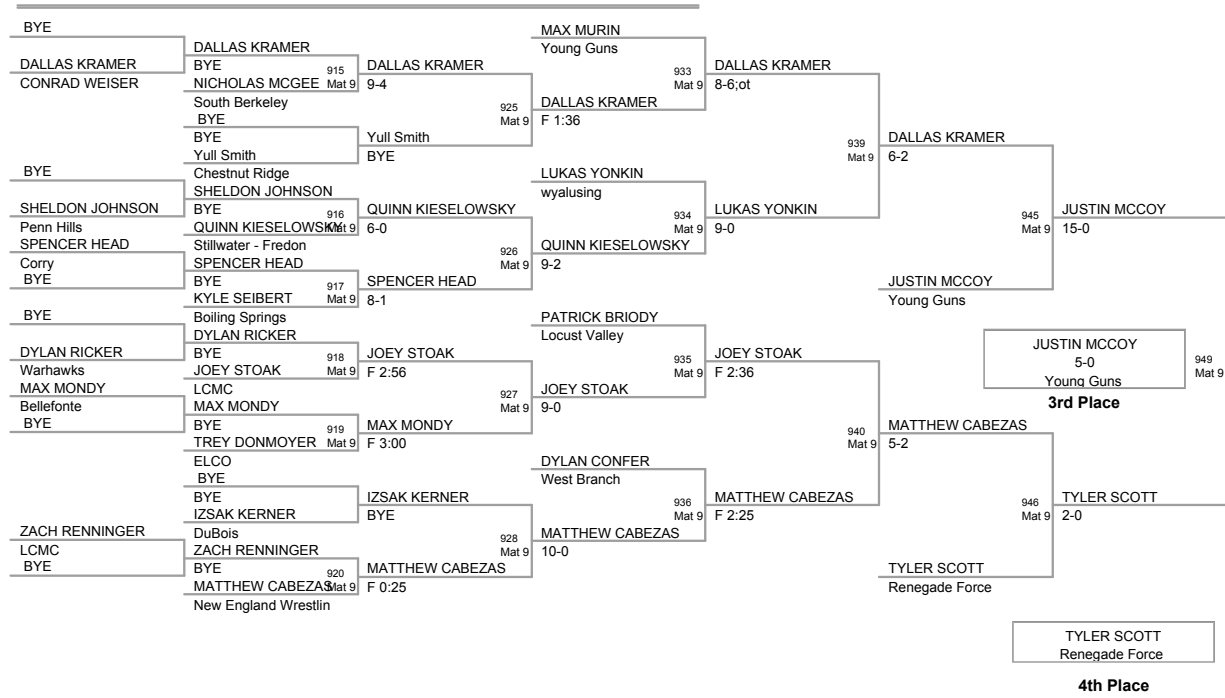

9n10
on Mat 9

75 Lbs