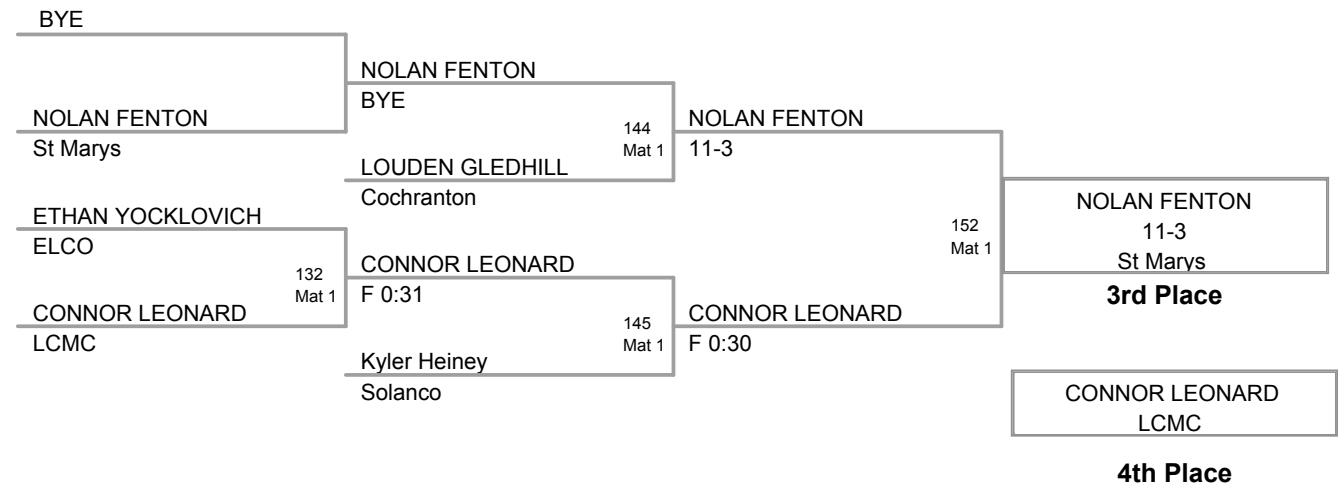

6nUnder
on Mat 1

50 Lbs