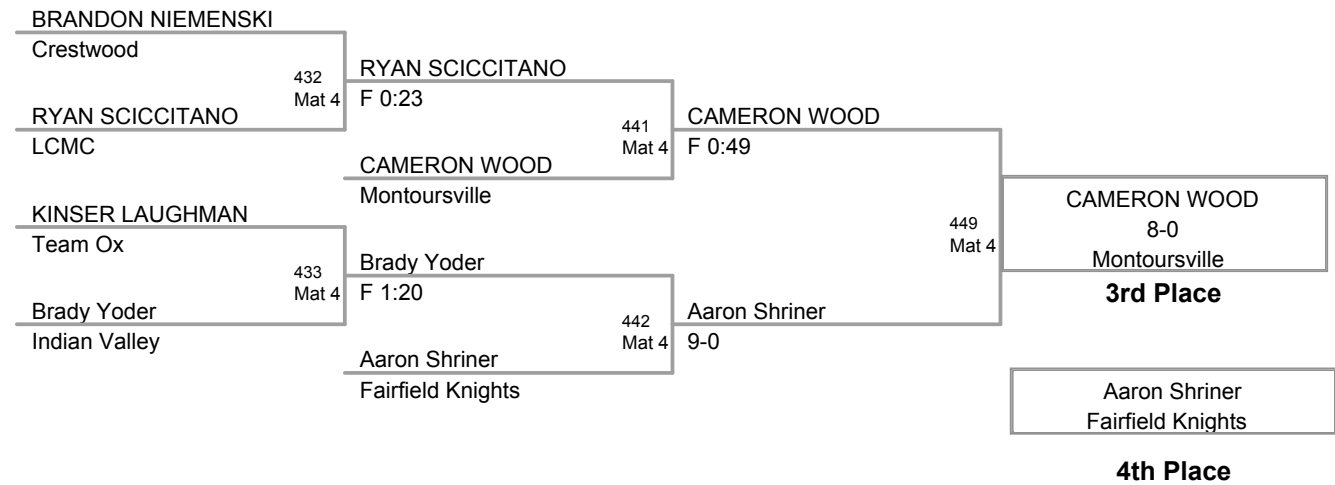

55 Lbs

60 Lbs

65 Lbs

7n8
on Mat 4

75 Lbs

7n8
on Mat 4

80 Lbs

JACOB KREPPS Indian Valley
434
Mat 4
CONNER WATKINS blossomburg w