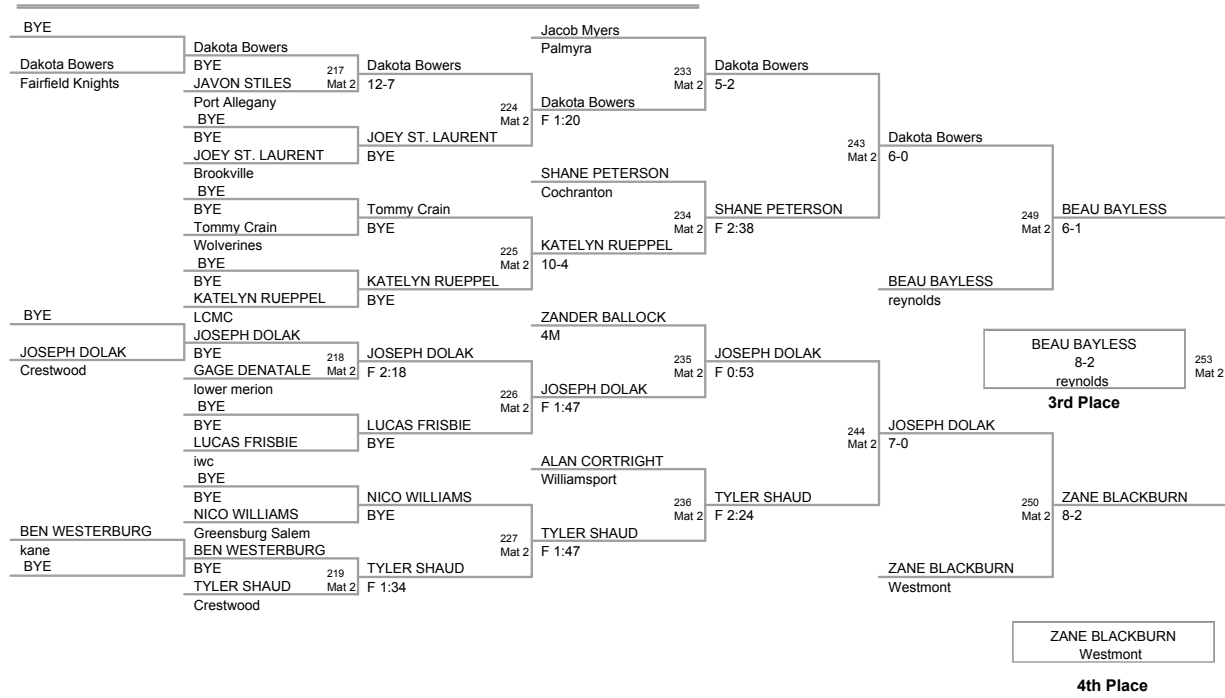

GAGE SUTLIFF
Central Mountain

Champion

CARSON FENTON
St Marys

2nd Place

3rd Place

7n8
on Mat 2

50 Lbs

7n8
on Mat 3