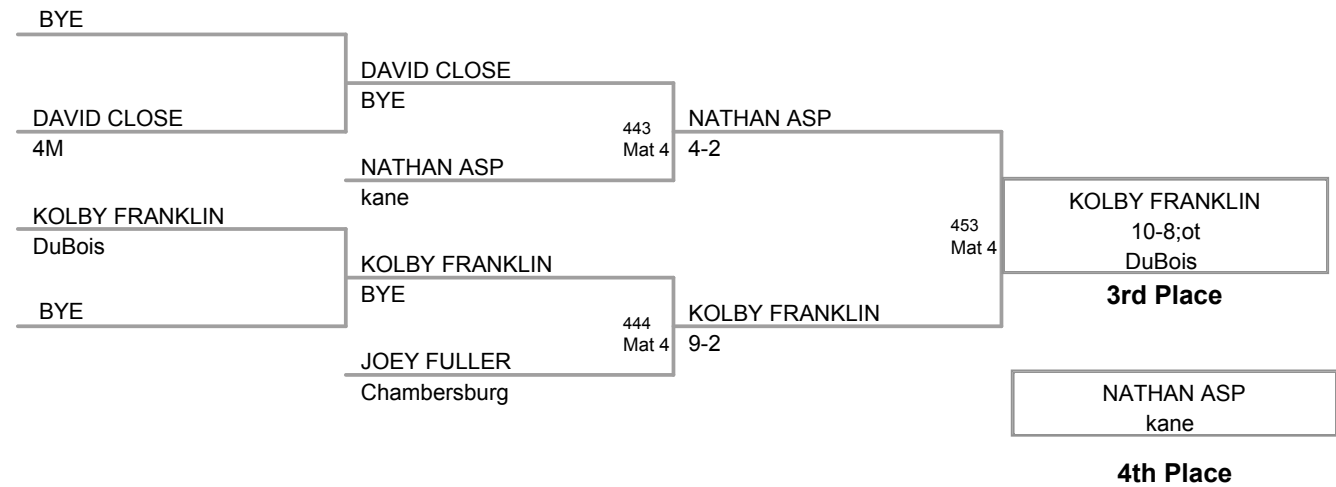

JACOB KREPPS
4-2
Indian Valley

3rd Place

HUNTER WAGNER
lewistown

4th Place

7n8
on Mat 4

100 Lbs

9n10
on Mat 6

60 Lbs