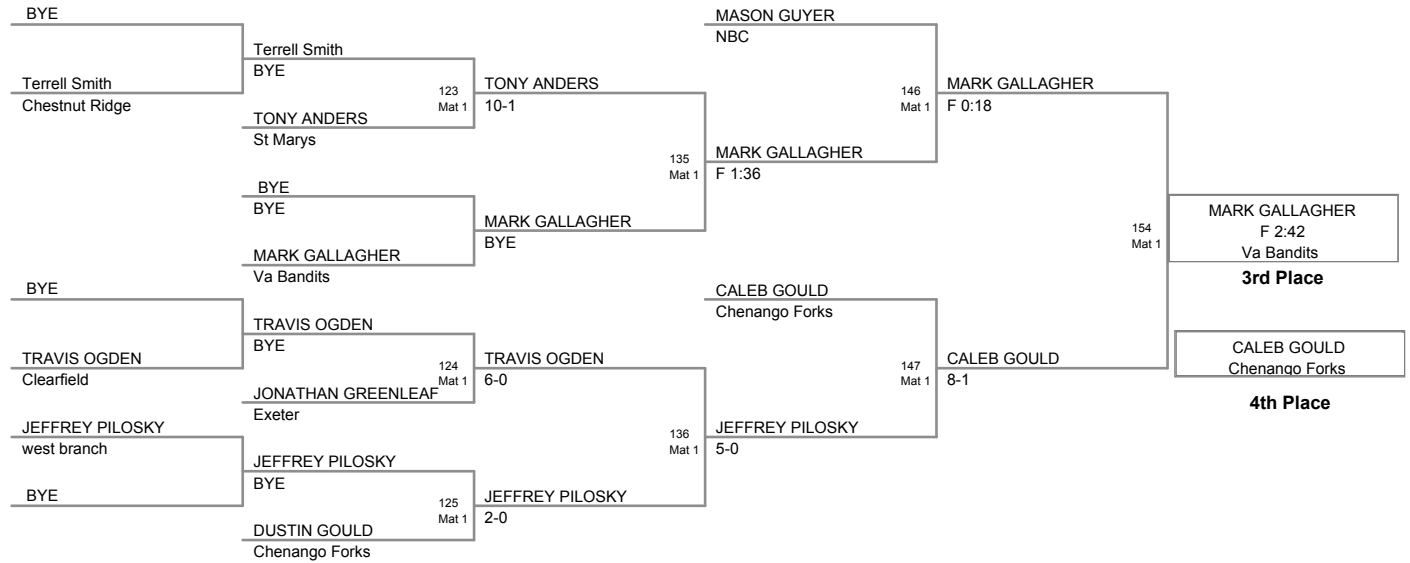

100 Lbs

11n12
on Mat 14
115 Lbs

11n12
on Mat 1

145 Lbs

CONNER BUTTRY NLWC
BEN CERNEY Montoursville Mat 1

Christian Dietrich Greene
CONNER BUTTRY NLWC Mat 1

BEN CERNEY Montoursville
Christian Dietrich Greene Mat 1