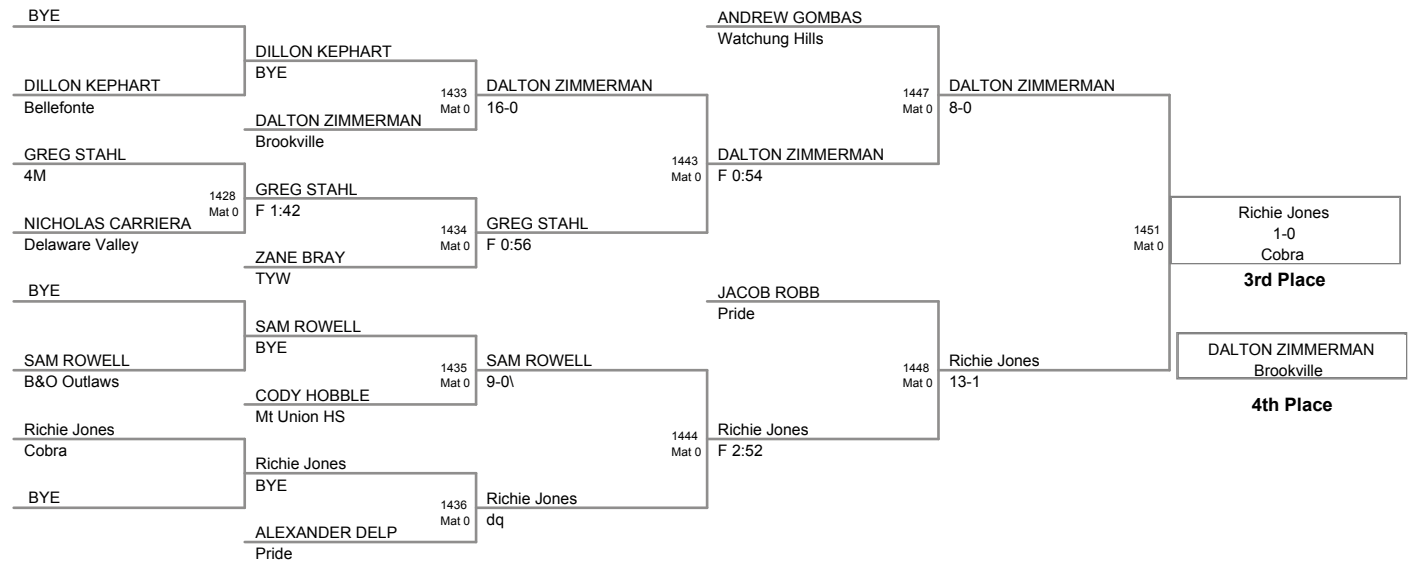

11n12
on Mat 14
115 Lbs