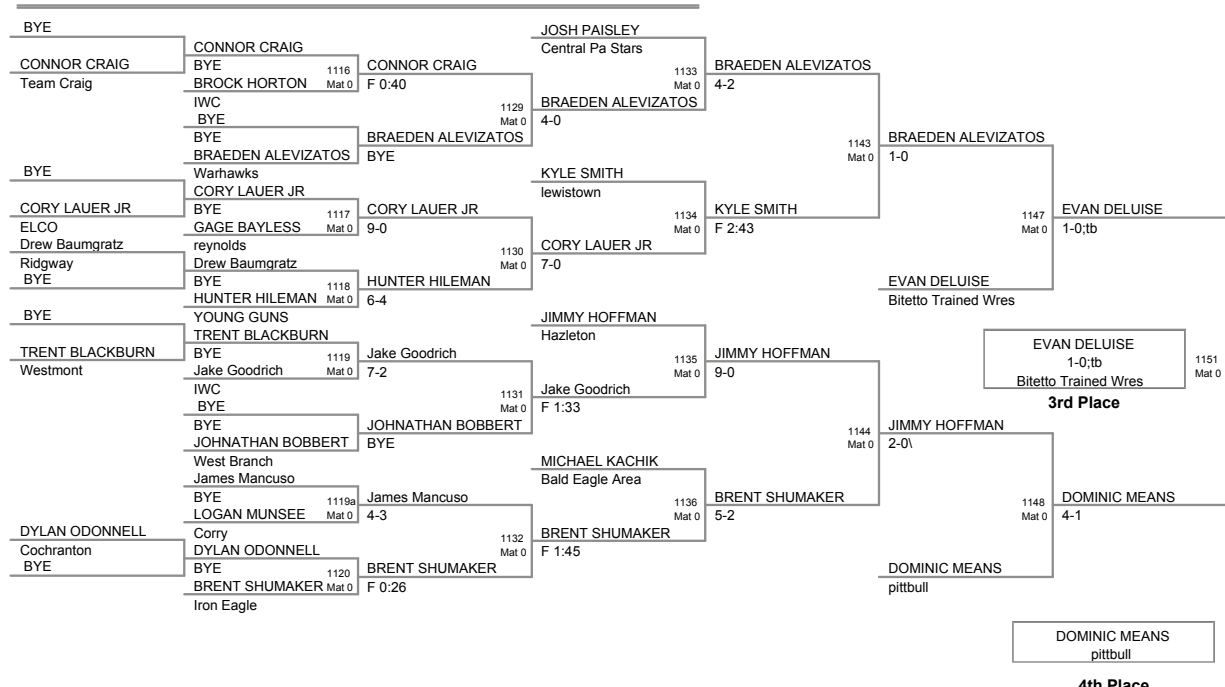

11n12
on Mat 11

70 Lbs