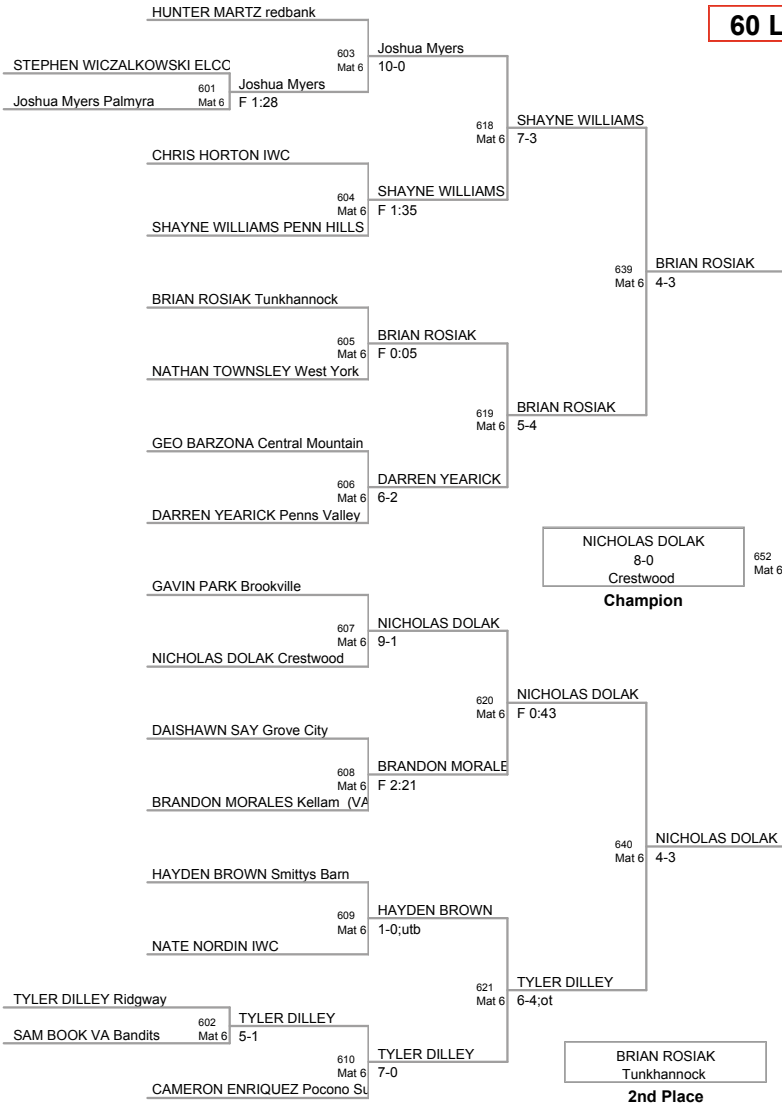

JACOB KREPPS
4-2
Indian Valley

3rd Place

HUNTER WAGNER
lewistown

4th Place

7n8
on Mat 4

100 Lbs

9n10
on Mat 6

60 Lbs