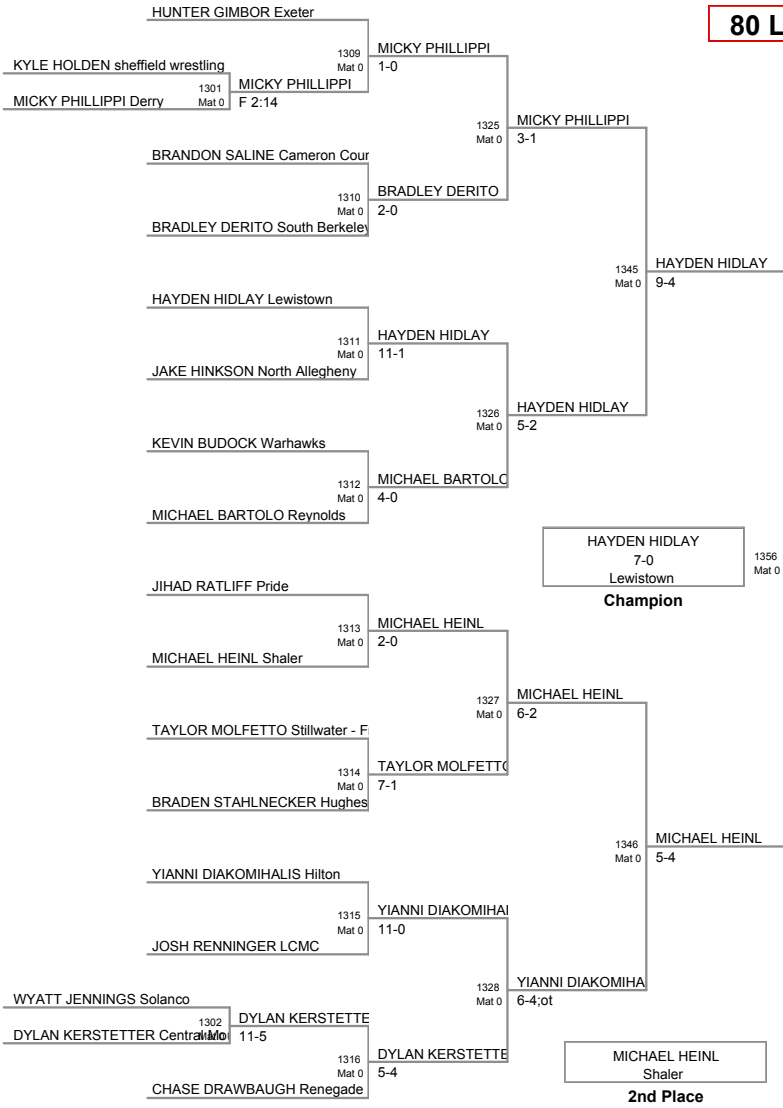

11n12
on Mat 13

80 Lbs