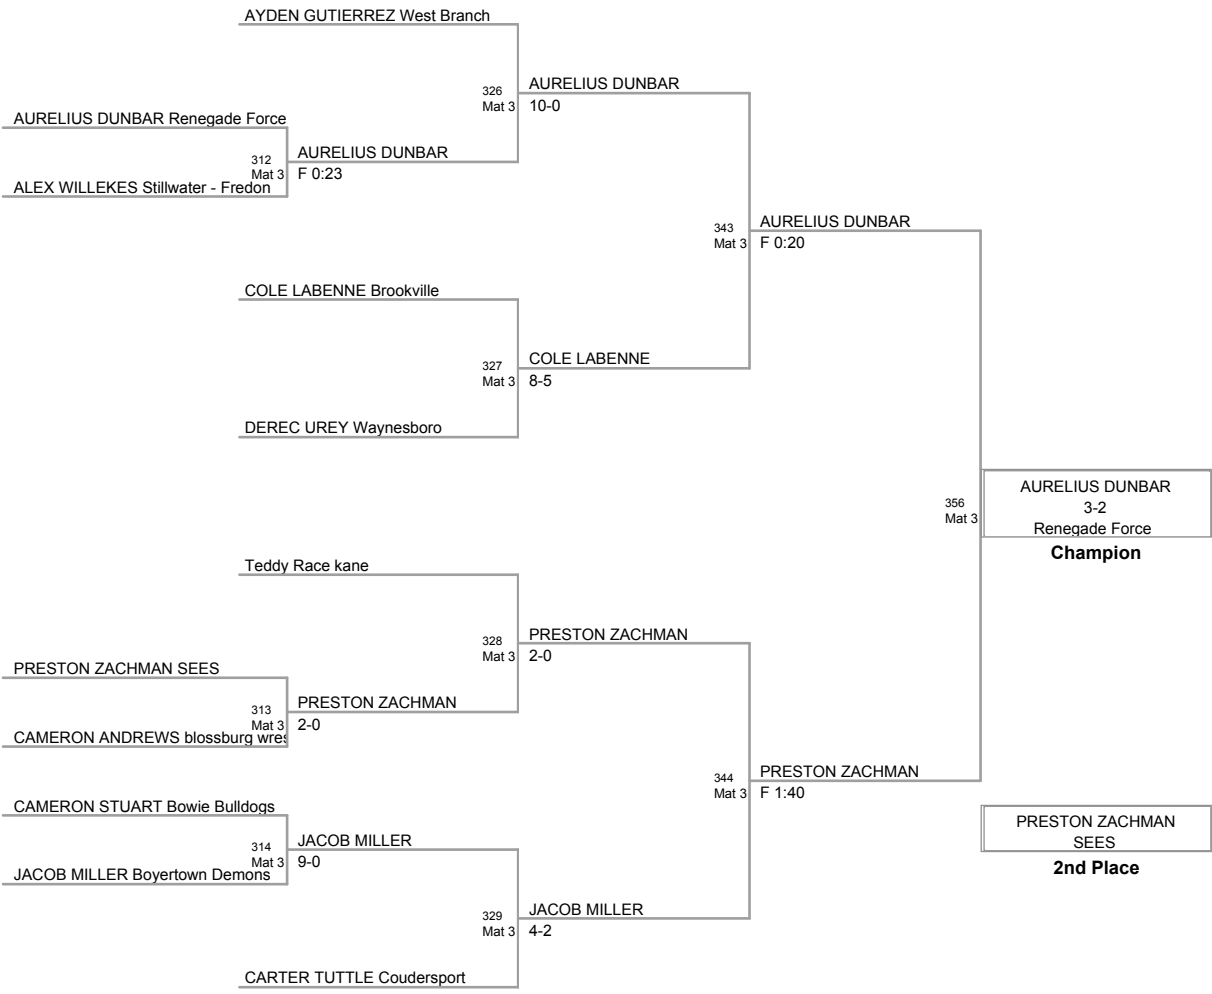

55 Lbs

60 Lbs

65 Lbs

7n8
on Mat 4

75 Lbs

7n8
on Mat 4

80 Lbs

JACOB KREPPS Indian Valley
434
Mat 4
CONNER WATKINS blossomburg w