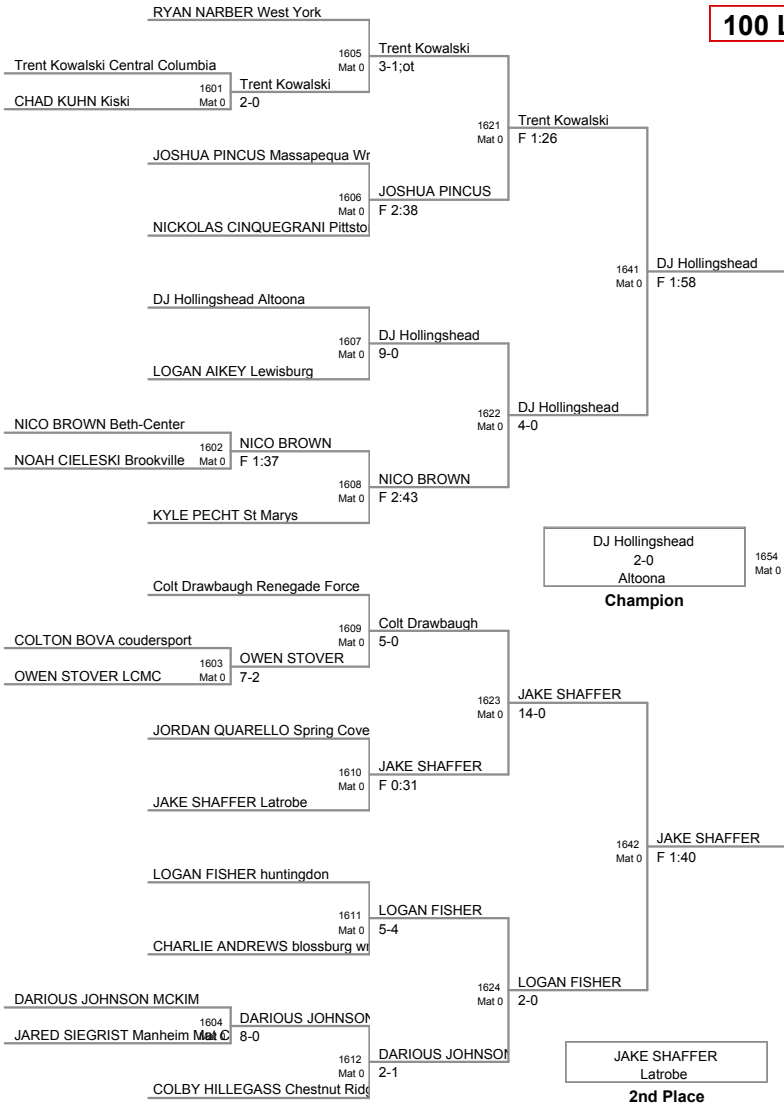

11n12
on Mat 16

100 Lbs