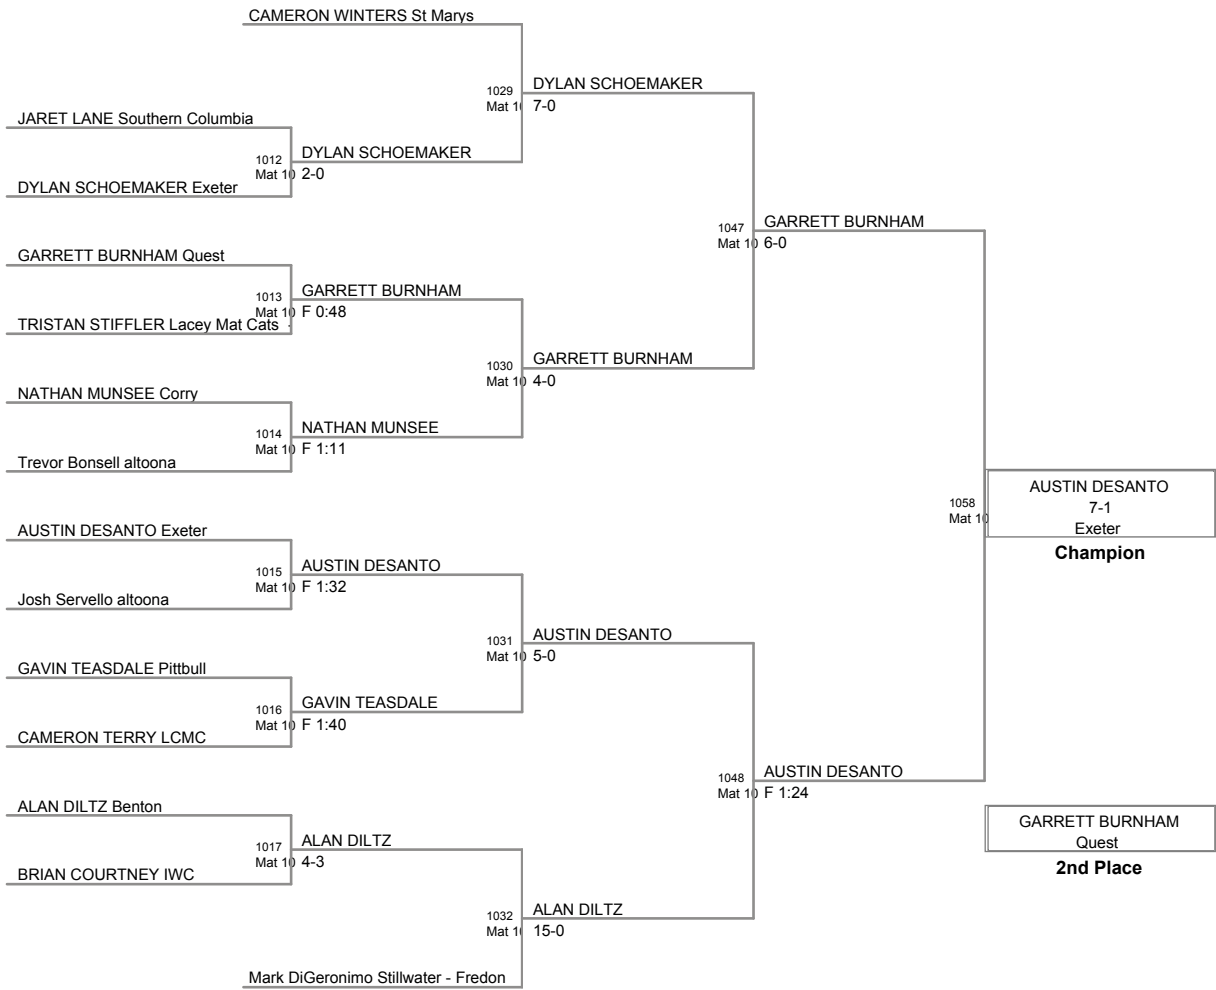

DALTON GRACE Renegade Force
JAROD MILLER Reynolds
1140 Mat 0
DALTON GRACE
F 1:24

DALTON GRACE
Renegade Force

Champion

JAROD MILLER
Reynolds

2nd Place

BRYCE DENNY
Altoona

3rd Place

11n12
on Mat 11