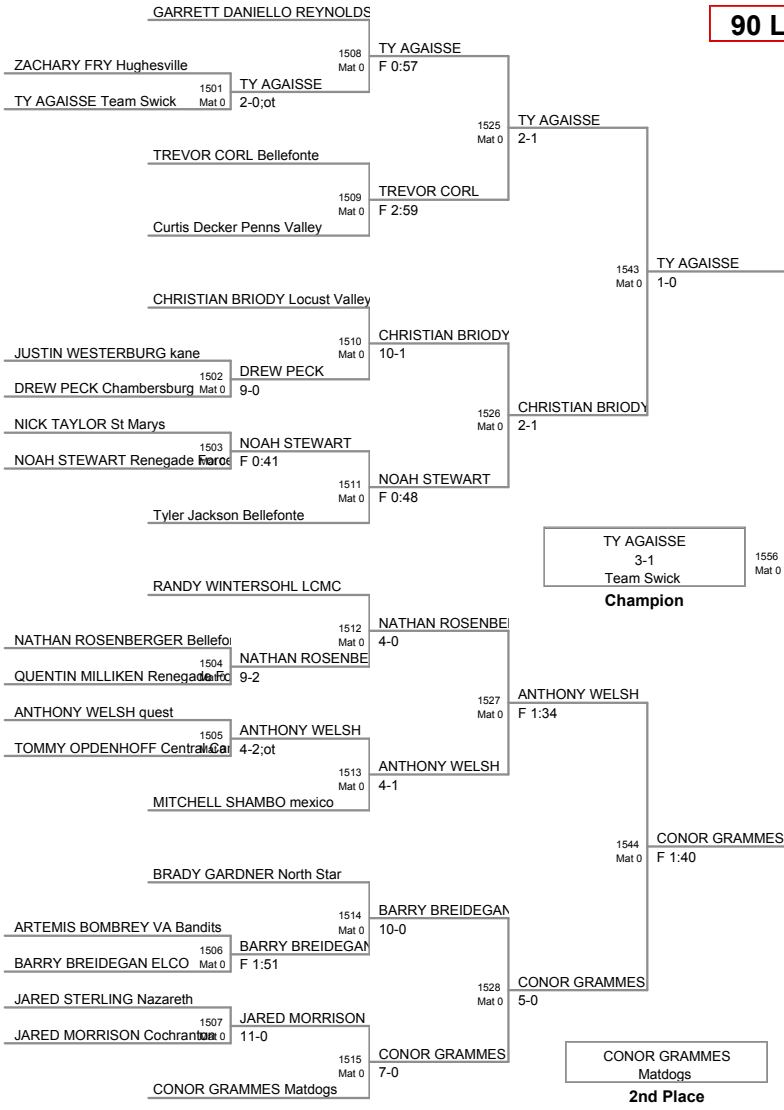

DALTON GRACE Renegade Force
JAROD MILLER Reynolds
1140 Mat 0
DALTON GRACE
F 1:24

DALTON GRACE
Renegade Force

Champion

JAROD MILLER
Reynolds

2nd Place

BRYCE DENNY
Altoona

3rd Place

11n12
on Mat 11

70 Lbs

11n12
on Mat 13

80 Lbs

11n12
on Mat 15

90 Lbs

11n12
on Mat 5

95 Lbs

11n12
on Mat 16