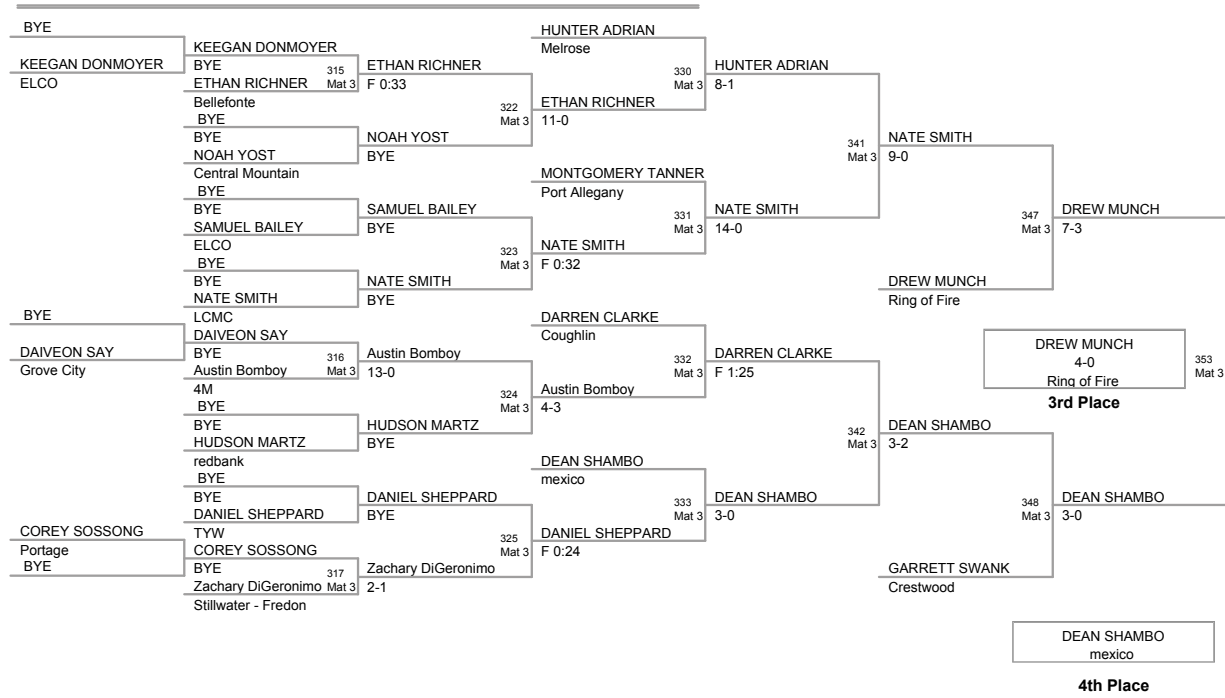

7n8
on Mat 3

55 Lbs