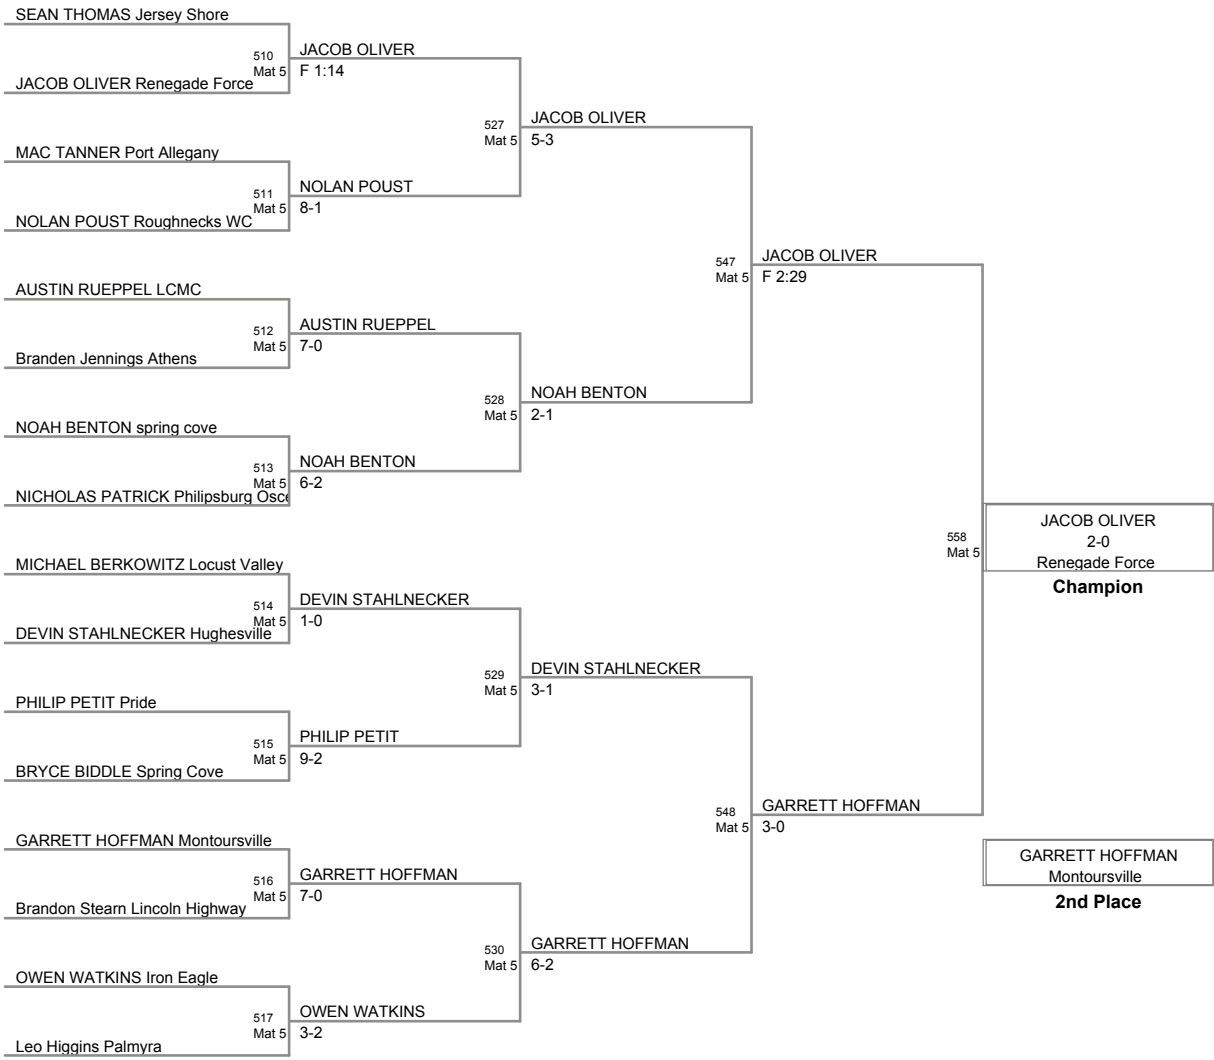

DALTON GRACE Renegade Force
JAROD MILLER Reynolds
1140 Mat 0
DALTON GRACE
F 1:24

DALTON GRACE
Renegade Force

Champion

JAROD MILLER
Reynolds

2nd Place

BRYCE DENNY
Altoona

3rd Place

11n12
on Mat 11

70 Lbs

11n12
on Mat 13

80 Lbs

11n12
on Mat 15

90 Lbs

11n12
on Mat 5

95 Lbs

11n12
on Mat 16