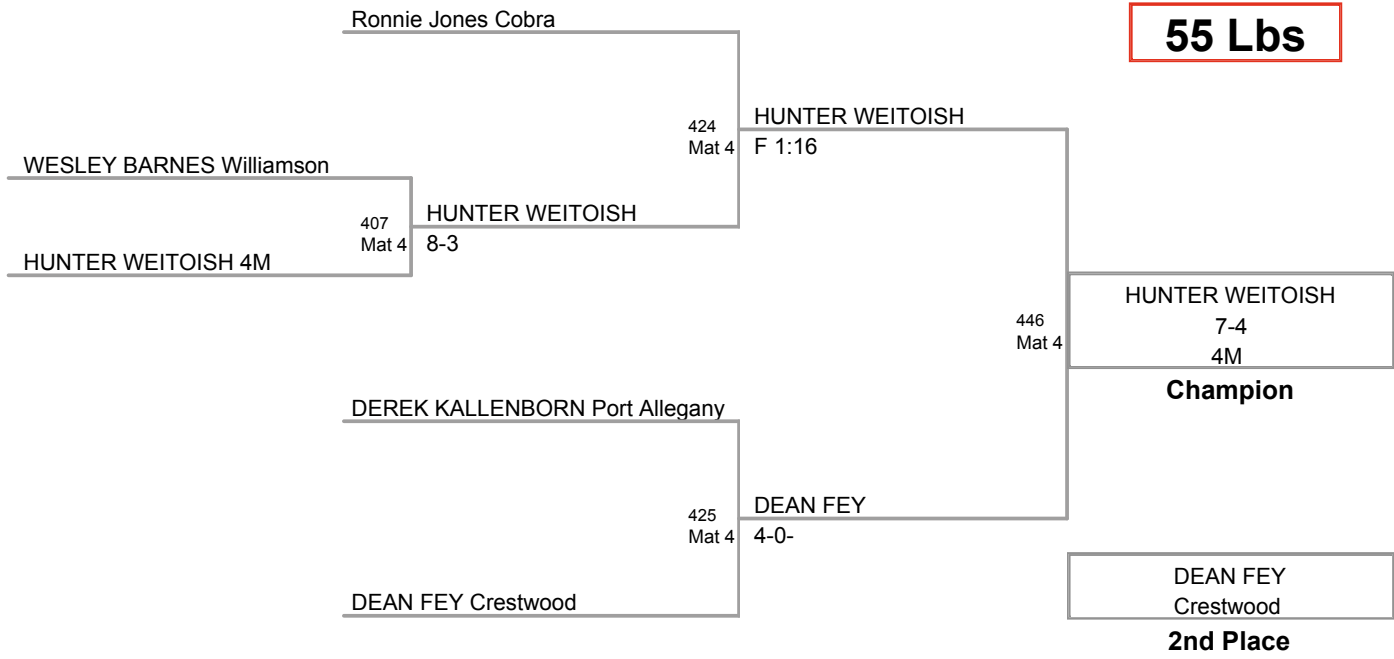

6nUnder
on Mat 4

55 Lbs