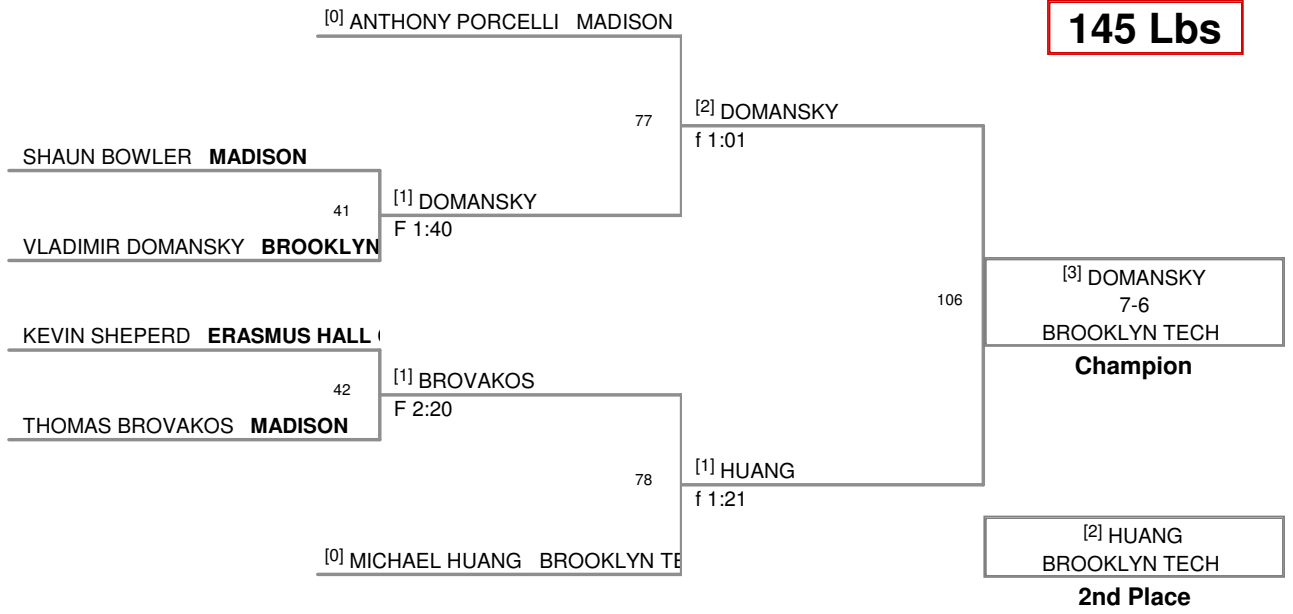

130 Lbs

Glass Brooklyn 2009
Glass Brooklvn Division

135 Lbs

Glass Brooklyn 2009
Glass Brooklyn Division

140 Lbs

Glass Brooklyn 2009
Glass Brooklvn Division

145 Lbs

Glass Brooklyn 2009
Glass Brooklvn Division