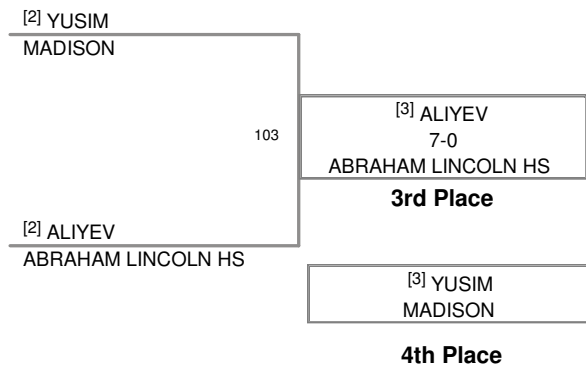

Glass Brooklyn 2009
Glass Brooklyn Division

103 Lbs

Glass Brooklyn 2009
Glass Brooklvn Division

112 Lbs

119 Lbs

Glass Brooklyn 2009
Glass Brooklyn Division

125 Lbs

Glass Brooklyn 2009
Glass Brooklyn Division

130 Lbs

Glass Brooklyn 2009
Glass Brooklvn Division

135 Lbs

Glass Brooklyn 2009
Glass Brooklyn Division

140 Lbs

Glass Brooklyn 2009
Glass Brooklvn Division

145 Lbs

Glass Brooklyn 2009
Glass Brooklvn Division

152 Lbs

Glass Brooklyn 2009
Glass Brooklyn Division

160 Lbs

Glass Brooklyn 2009
Glass Brooklyn Division

171 Lbs

Glass Brooklyn 2009
Glass Brooklyn Division

189 Lbs

Glass Brooklyn 2009
Glass Brooklyn Division

COWARD RASHAAD **SHEEPS**

[1] RASHAAD

6-5

116

[2] LOUISON

8-0

WINGATE

Champion