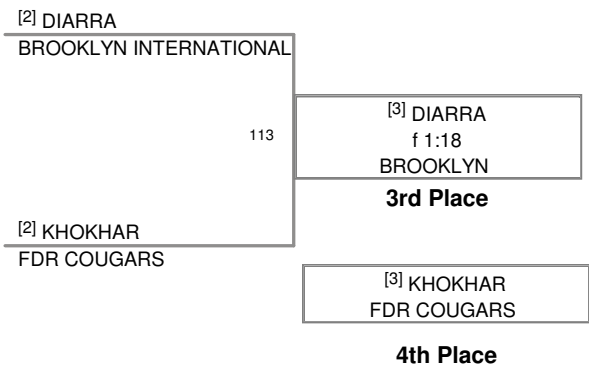

152 Lbs

Glass Brooklyn 2009
Glass Brooklyn Division

160 Lbs

Glass Brooklyn 2009
Glass Brooklyn Division

171 Lbs

Glass Brooklyn 2009
Glass Brooklyn Division

189 Lbs

Glass Brooklyn 2009
Glass Brooklyn Division

215 Lbs

MATT SOTO **FDR COUGARS**

87

DARIUS LOUISON **WINGATE**

[1] LOUISON

f 1:54

KEVIN TYNES **BROOKLYN TE**

88

COWARD RASHAAD **SHEEPS**

[1] RASHAAD

6-5

116

[2] LOUISON

8-0

WINGATE

Champion