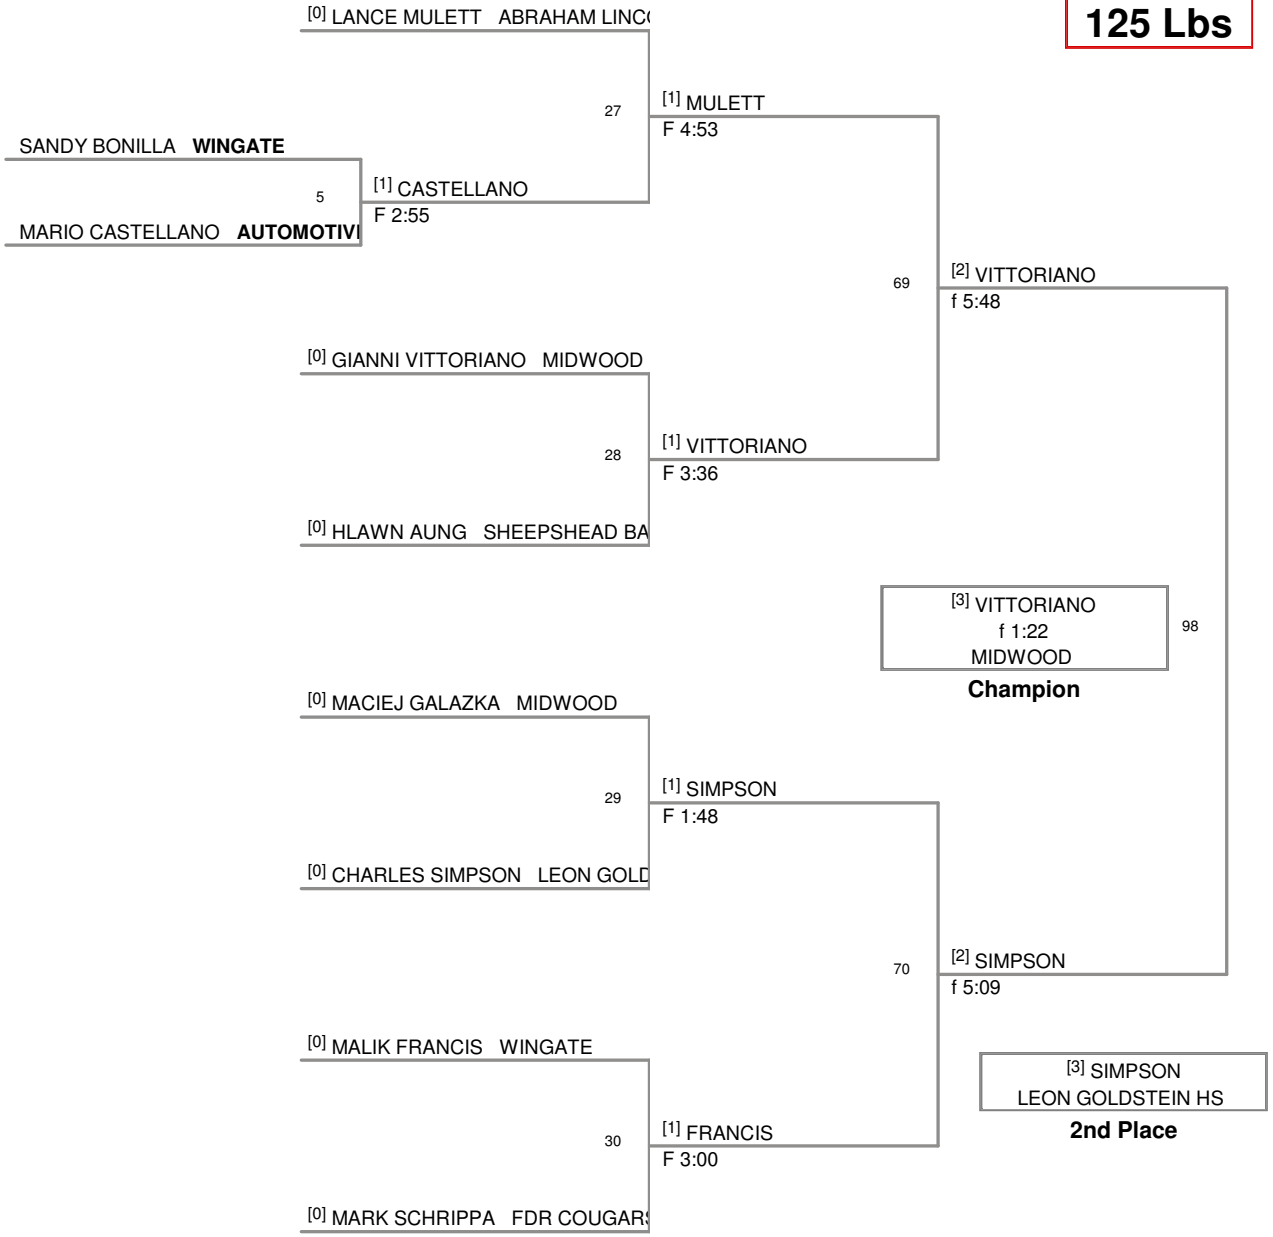

Glass Brooklyn 2009
Glass Brooklyn Division

103 Lbs

Glass Brooklyn 2009
Glass Brooklvn Division

112 Lbs

119 Lbs

Glass Brooklyn 2009
Glass Brooklyn Division

125 Lbs

Glass Brooklyn 2009
Glass Brooklyn Division

130 Lbs

Glass Brooklyn 2009
Glass Brooklvn Division

135 Lbs

Glass Brooklyn 2009
Glass Brooklyn Division

140 Lbs

Glass Brooklyn 2009
Glass Brooklvn Division

145 Lbs

Glass Brooklyn 2009
Glass Brooklvn Division