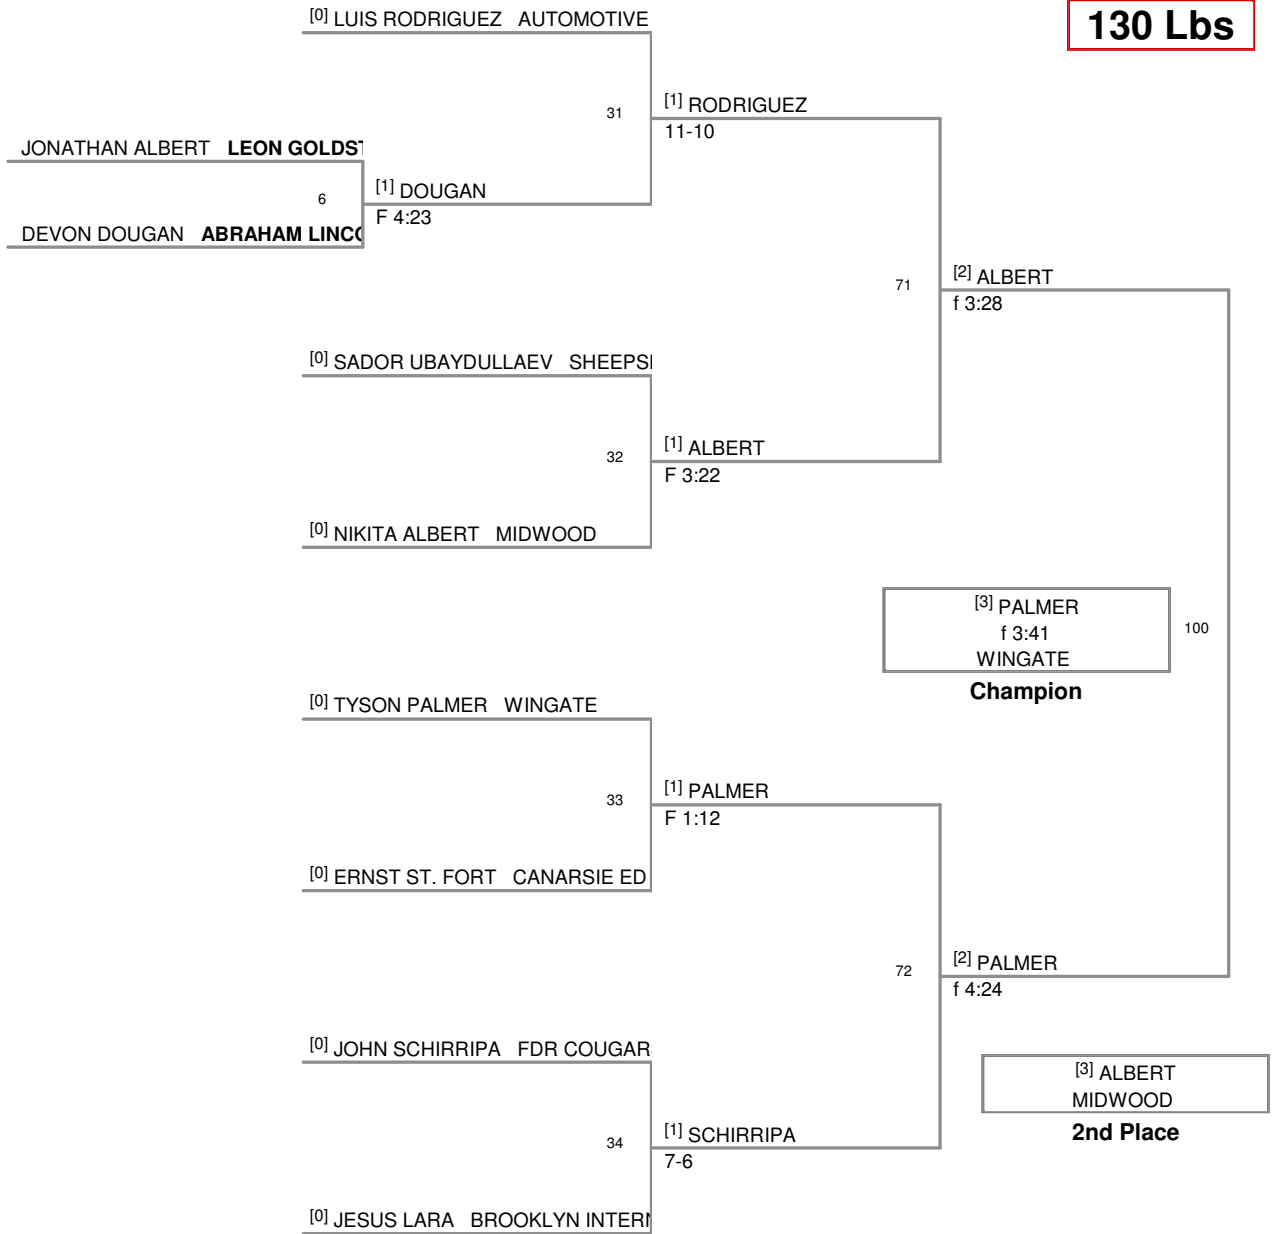

Glass Brooklyn 2009
Glass Brooklyn Division

103 Lbs

Glass Brooklyn 2009
Glass Brooklvn Division

112 Lbs

119 Lbs

Glass Brooklyn 2009
Glass Brooklyn Division

125 Lbs

Glass Brooklyn 2009
Glass Brooklyn Division

130 Lbs

Glass Brooklyn 2009
Glass Brooklvn Division

135 Lbs

Glass Brooklyn 2009
Glass Brooklyn Division

140 Lbs

Glass Brooklyn 2009
Glass Brooklvn Division

145 Lbs

Glass Brooklyn 2009
Glass Brooklvn Division