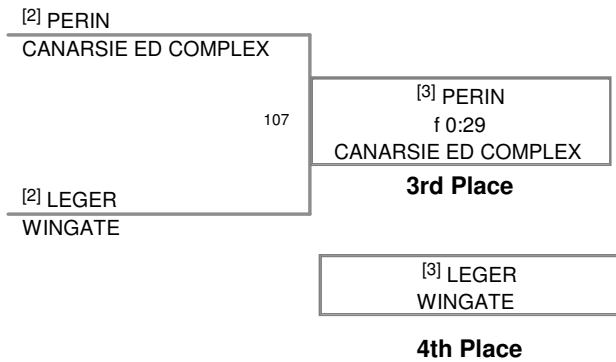

130 Lbs

Glass Brooklyn 2009
Glass Brooklvn Division

135 Lbs

Glass Brooklyn 2009
Glass Brooklyn Division

140 Lbs

Glass Brooklyn 2009
Glass Brooklvn Division

145 Lbs

Glass Brooklyn 2009
Glass Brooklvn Division

152 Lbs

Glass Brooklyn 2009
Glass Brooklyn Division

160 Lbs

Glass Brooklyn 2009
Glass Brooklyn Division

171 Lbs

Glass Brooklyn 2009
Glass Brooklyn Division

189 Lbs

Glass Brooklyn 2009
Glass Brooklyn Division

COWARD RASHAAD **SHEEPS**

[1] RASHAAD

6-5

116

[2] LOUISON

8-0

WINGATE

Champion