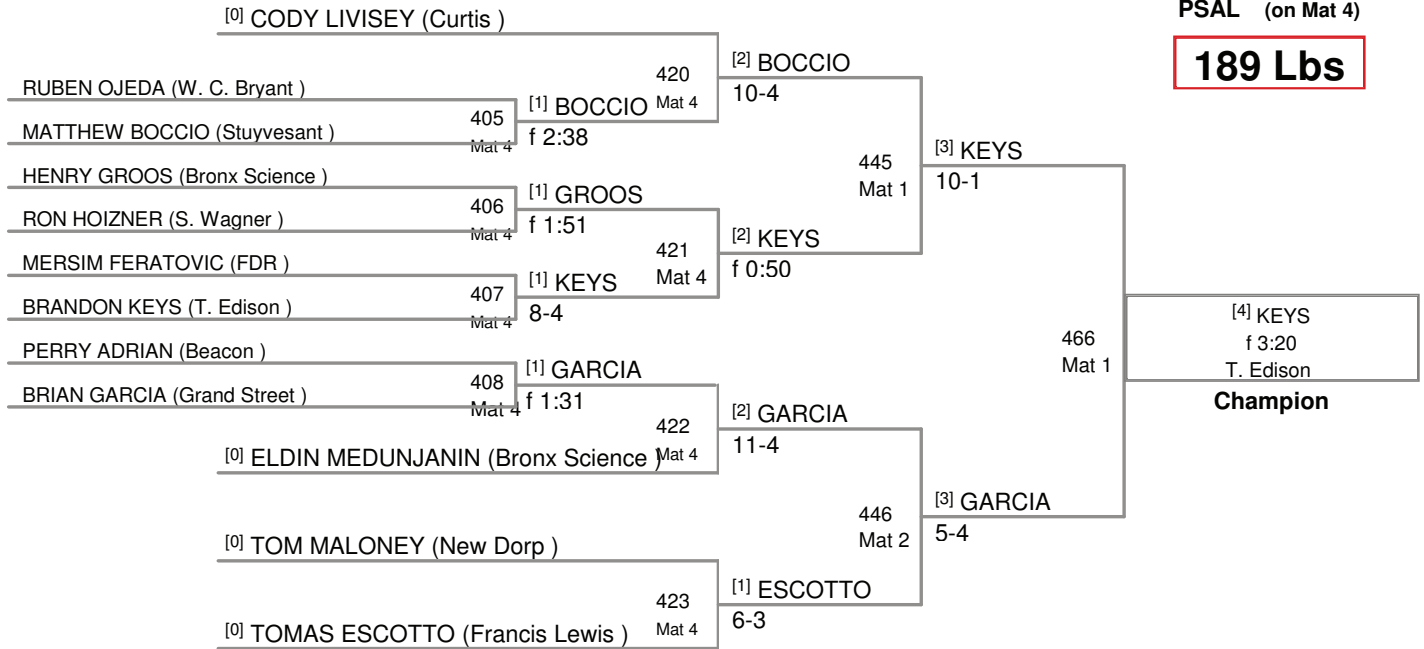

**2010 PSAL Lg School  
Championships**

**Top Team Scores (All  
Scorers)**

<u>Plc</u>	<u>Points</u>	<u>Team</u>	<u>CH</u>	<u>CONS</u>
1	190	Curtis	-	-
2	102	Grand Street	-	-
3	90	Brooklyn Tech	-	-
4	88	Lehman	-	-
5	85.5	S. Wagner	-	-
6	81.5	FDR	-	-
7	75.5	T. Edison	-	-
8	68	Francis Lewis	-	-
9	64.5	Wingate	-	-
10	56.5	Sheepshead Bay	-	-
11	45	T. Harris	-	-
12	38	Flushing	-	-
12	38	Springfield Gardens	-	-
14	31.5	Stuyvesant	-	-
15	31	Midwood	-	-
16	28	Hillcrest	-	-
17	27	Lincoln	-	-
18	25	Tottenville	-	-
19	21	Pt. Richmond	-	-
20	18	MSIT	-	-
21	17	Bronx Science	-	-
22	15	Madison	-	-
23	14	Beacon	-	-
24	8	Truman	-	-
25	7	W. C. Bryant	-	-
26	6	Hunter	-	-
26	6	Murry Bergtraum	-	-
26	6	New Dorp	-	-
26	6	Newtown	-	-
26	6	Queens Voc	-	-
31	4	Bathgate	-	-
32	2	LIC	-	-
33	0	A. E. Smith	-	-
33	0	A. P. Randolph	-	-
33	0	Automotive	-	-
33	0	Aviation	-	-
33	0	Dewitt Clinton	-	-
33	0	G. Washington	-	-
33	0	Info Tech	-	-
33	0	John Bowne	-	-
33	0	MLK	-	-
33	0	So. Bronx	-	-
33	0	W. Grady	-	-

PSAL Lg School Champions  
PSAL (on Mat 2)

**160 Lbs**

PSAL Lg School Champions  
PSAL (on Mat 3)

**171 Lbs**

**189 Lbs**

PSAL Lg School Champions  
PSAL (on Mat 2)

**215 Lbs**

PSAL Lg School Champions  
PSAL (on Mat 4)

**285 Lbs**