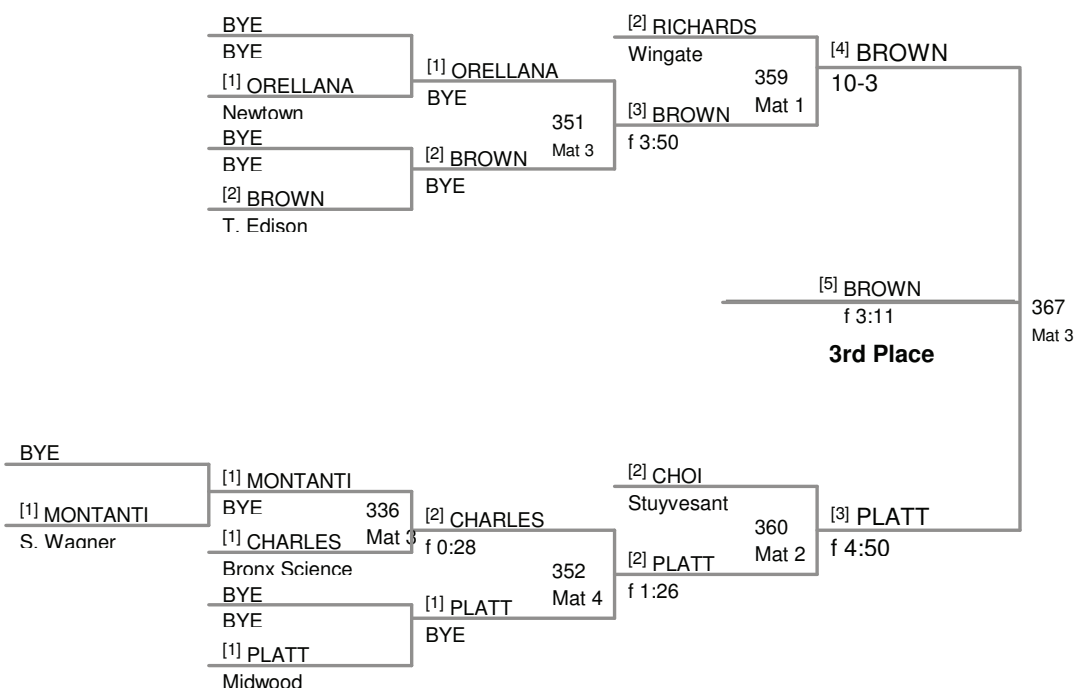

PSAL Lg School Champions
PSAL (on Mat 3)

171 Lbs