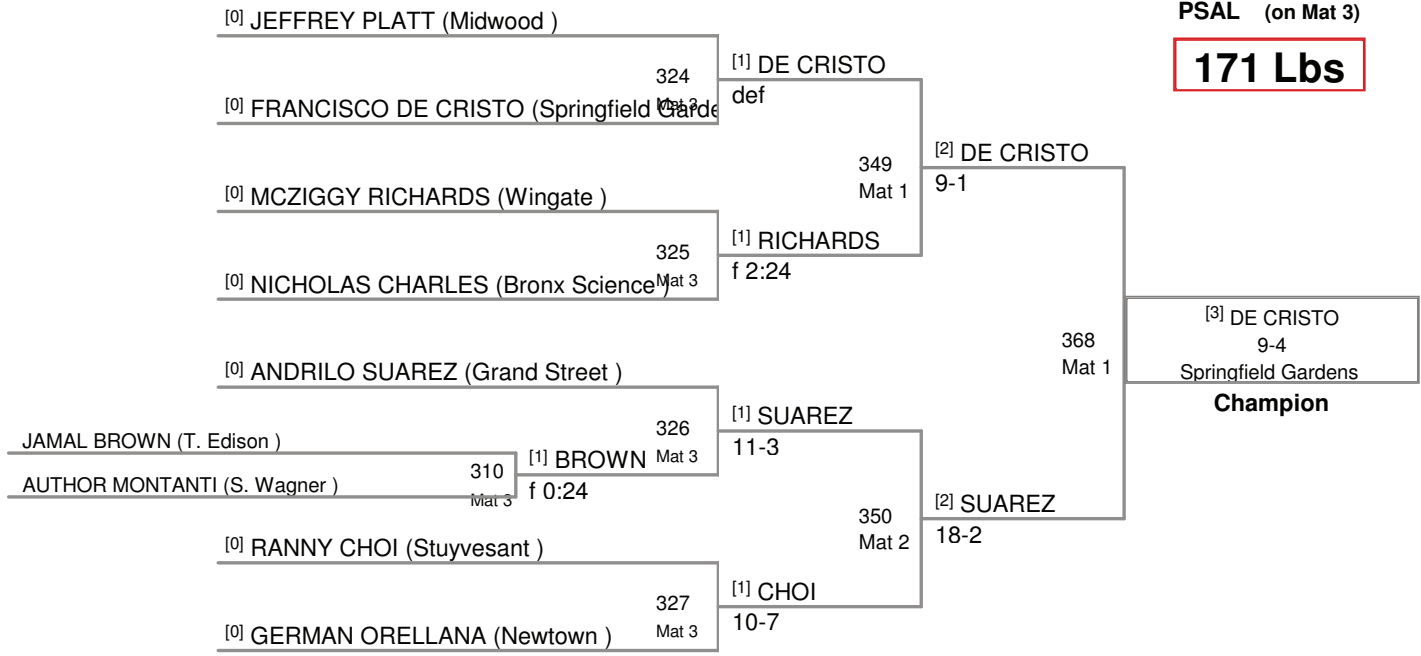

PSAL Lg School Champions
PSAL (on Mat 3)

171 Lbs