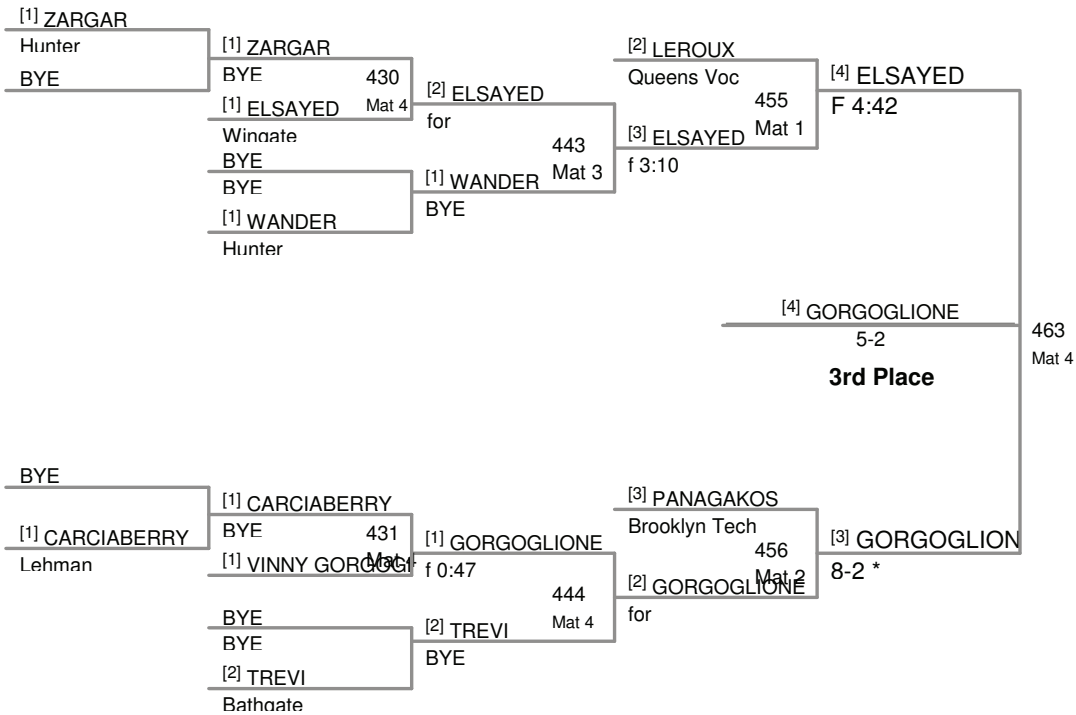

PSAL Lg School Champions
PSAL (on Mat 4)

135 Lbs