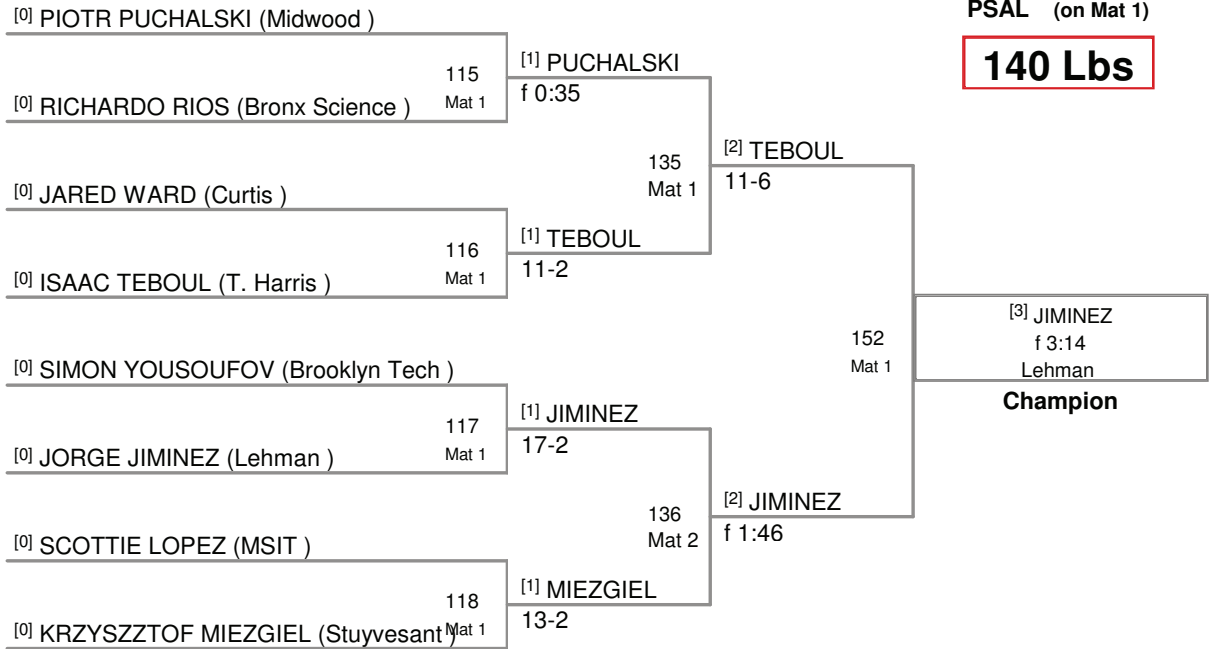

**119 Lbs**

PSAL Lg School Champions  
PSAL (on Mat 2)

**125 Lbs**

PSAL Lg School Champions  
PSAL (on Mat 4)

**135 Lbs**

PSAL Lg School Champions  
PSAL (on Mat 1)

**140 Lbs**

**145 Lbs**