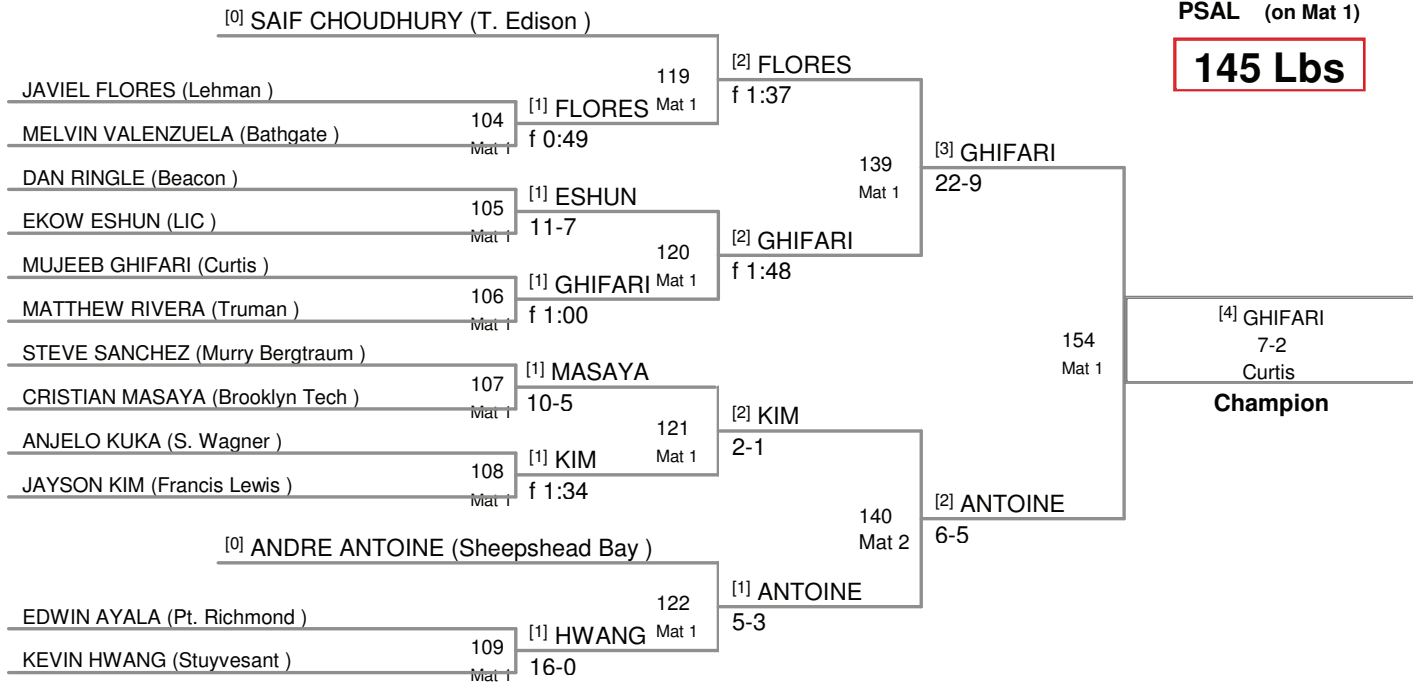

**2010 PSAL Lg School  
Championships**

**Top Team Scores (All  
Scorers)**

<u>Plc</u>	<u>Points</u>	<u>Team</u>	<u>CH</u>	<u>CONS</u>
1	190	Curtis	-	-
2	102	Grand Street	-	-
3	90	Brooklyn Tech	-	-
4	88	Lehman	-	-
5	85.5	S. Wagner	-	-
6	81.5	FDR	-	-
7	75.5	T. Edison	-	-
8	68	Francis Lewis	-	-
9	64.5	Wingate	-	-
10	56.5	Sheepshead Bay	-	-
11	45	T. Harris	-	-
12	38	Flushing	-	-
12	38	Springfield Gardens	-	-
14	31.5	Stuyvesant	-	-
15	31	Midwood	-	-
16	28	Hillcrest	-	-
17	27	Lincoln	-	-
18	25	Tottenville	-	-
19	21	Pt. Richmond	-	-
20	18	MSIT	-	-
21	17	Bronx Science	-	-
22	15	Madison	-	-
23	14	Beacon	-	-
24	8	Truman	-	-
25	7	W. C. Bryant	-	-
26	6	Hunter	-	-
26	6	Murry Bergtraum	-	-
26	6	New Dorp	-	-
26	6	Newtown	-	-
26	6	Queens Voc	-	-
31	4	Bathgate	-	-
32	2	LIC	-	-
33	0	A. E. Smith	-	-
33	0	A. P. Randolph	-	-
33	0	Automotive	-	-
33	0	Aviation	-	-
33	0	Dewitt Clinton	-	-
33	0	G. Washington	-	-
33	0	Info Tech	-	-
33	0	John Bowne	-	-
33	0	MLK	-	-
33	0	So. Bronx	-	-
33	0	W. Grady	-	-

**119 Lbs**

PSAL Lg School Champions  
PSAL (on Mat 2)

**125 Lbs**

PSAL Lg School Champions  
PSAL (on Mat 4)

**135 Lbs**

PSAL Lg School Champions  
PSAL (on Mat 1)

**140 Lbs**

**145 Lbs**

**285 Lbs**