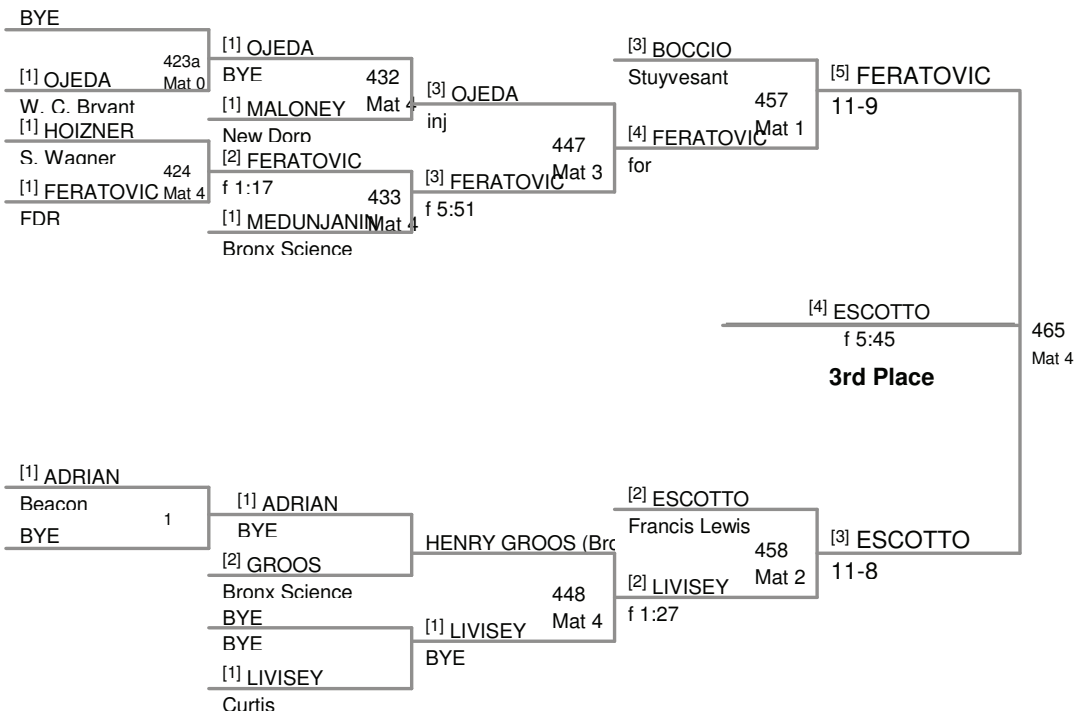

PSAL Lg School Champions  
PSAL (on Mat 2)

**160 Lbs**

PSAL Lg School Champions  
PSAL (on Mat 3)

**171 Lbs**

**189 Lbs**

PSAL Lg School Champions  
PSAL (on Mat 2)

**215 Lbs**

PSAL Lg School Champions  
PSAL (on Mat 4)

**285 Lbs**