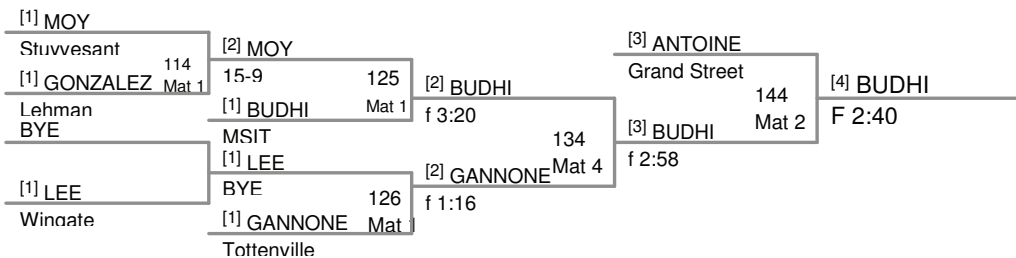

**2010 PSAL Lg School
Championships**

**Top Team Scores (All
Scorers)**

<u>Plc</u>	<u>Points</u>	<u>Team</u>	<u>CH</u>	<u>CONS</u>
1	190	Curtis	-	-
2	102	Grand Street	-	-
3	90	Brooklyn Tech	-	-
4	88	Lehman	-	-
5	85.5	S. Wagner	-	-
6	81.5	FDR	-	-
7	75.5	T. Edison	-	-
8	68	Francis Lewis	-	-
9	64.5	Wingate	-	-
10	56.5	Sheepshead Bay	-	-
11	45	T. Harris	-	-
12	38	Flushing	-	-
12	38	Springfield Gardens	-	-
14	31.5	Stuyvesant	-	-
15	31	Midwood	-	-
16	28	Hillcrest	-	-
17	27	Lincoln	-	-
18	25	Tottenville	-	-
19	21	Pt. Richmond	-	-
20	18	MSIT	-	-
21	17	Bronx Science	-	-
22	15	Madison	-	-
23	14	Beacon	-	-
24	8	Truman	-	-
25	7	W. C. Bryant	-	-
26	6	Hunter	-	-
26	6	Murry Bergtraum	-	-
26	6	New Dorp	-	-
26	6	Newtown	-	-
26	6	Queens Voc	-	-
31	4	Bathgate	-	-
32	2	LIC	-	-
33	0	A. E. Smith	-	-
33	0	A. P. Randolph	-	-
33	0	Automotive	-	-
33	0	Aviation	-	-
33	0	Dewitt Clinton	-	-
33	0	G. Washington	-	-
33	0	Info Tech	-	-
33	0	John Bowne	-	-
33	0	MLK	-	-
33	0	So. Bronx	-	-
33	0	W. Grady	-	-

PSAL Lg School Champions
PSAL (on Mat 1)

96 Lbs