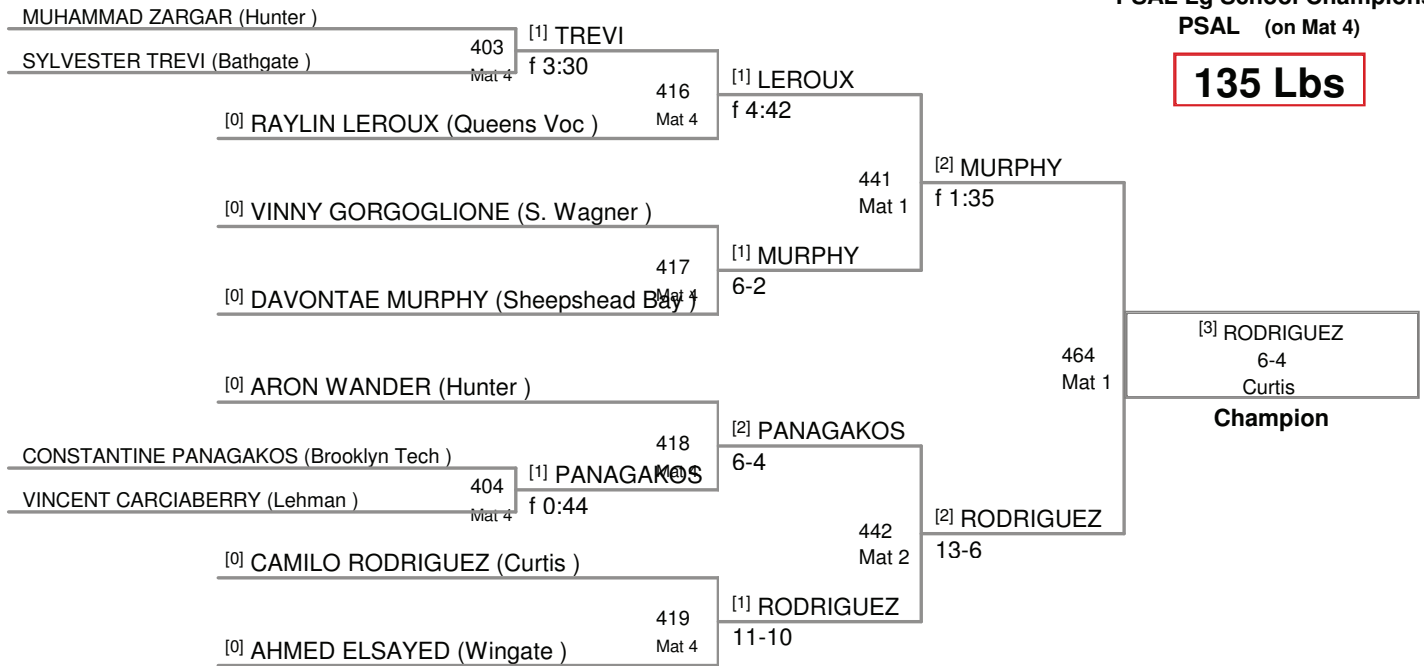

**119 Lbs**

PSAL Lg School Champions  
PSAL (on Mat 2)

**125 Lbs**

PSAL Lg School Champions  
PSAL (on Mat 4)

**135 Lbs**

PSAL Lg School Champions  
PSAL (on Mat 1)

**140 Lbs**

**145 Lbs**