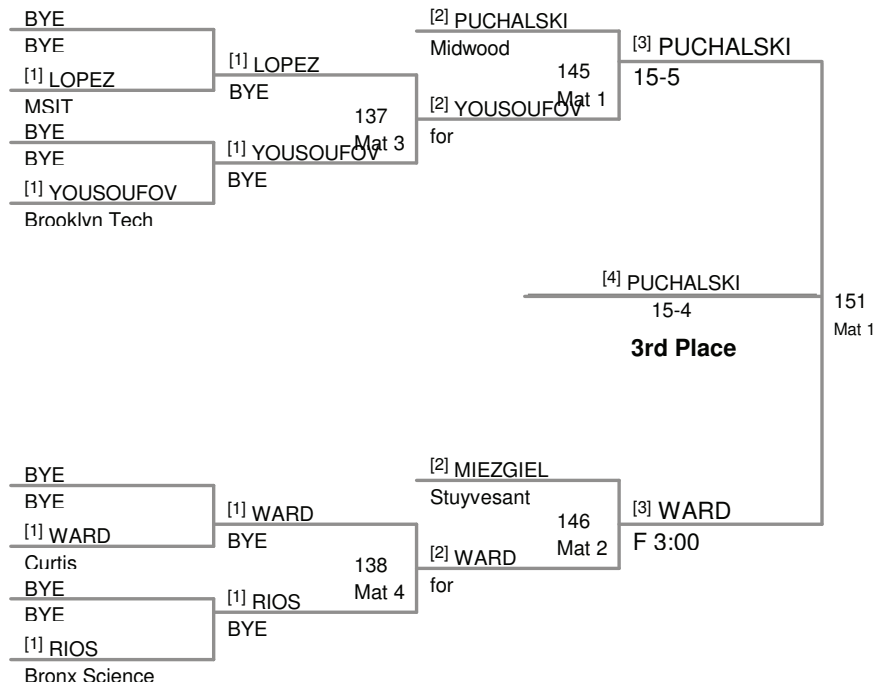

**119 Lbs**

PSAL Lg School Champions  
PSAL (on Mat 2)

**125 Lbs**

PSAL Lg School Champions  
PSAL (on Mat 4)

**135 Lbs**

PSAL Lg School Champions  
PSAL (on Mat 1)

**140 Lbs**

**145 Lbs**