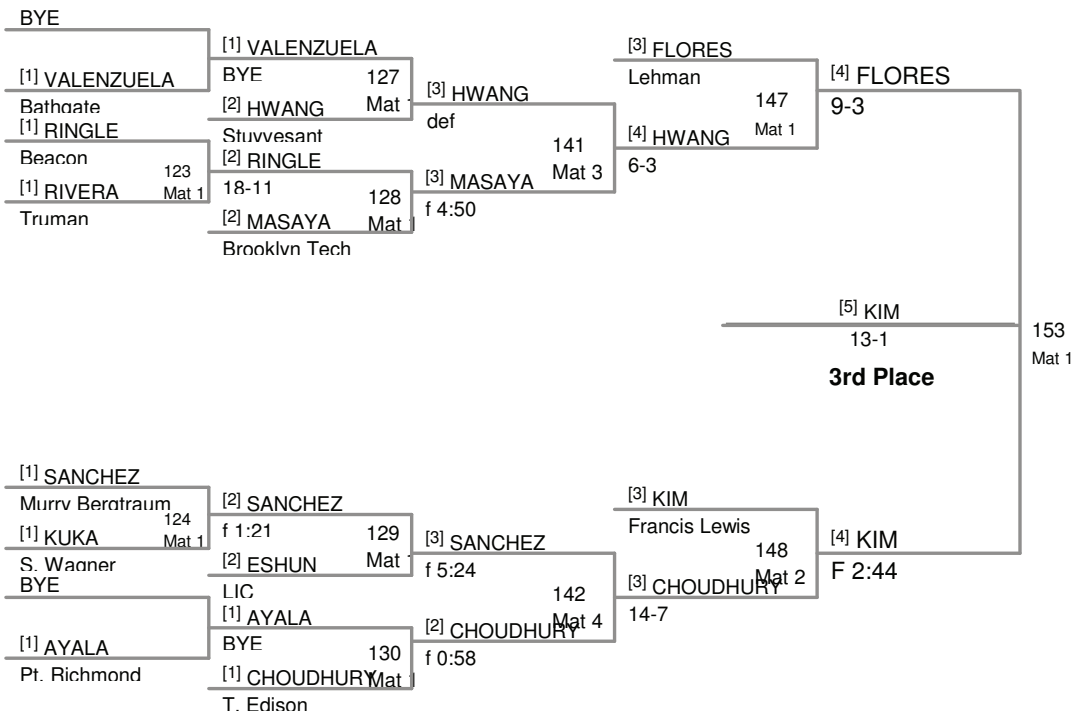

**119 Lbs**

PSAL Lg School Champions  
PSAL (on Mat 2)

**125 Lbs**

PSAL Lg School Champions  
PSAL (on Mat 4)

**135 Lbs**

PSAL Lg School Champions  
PSAL (on Mat 1)

**140 Lbs**

**145 Lbs**

**285 Lbs**