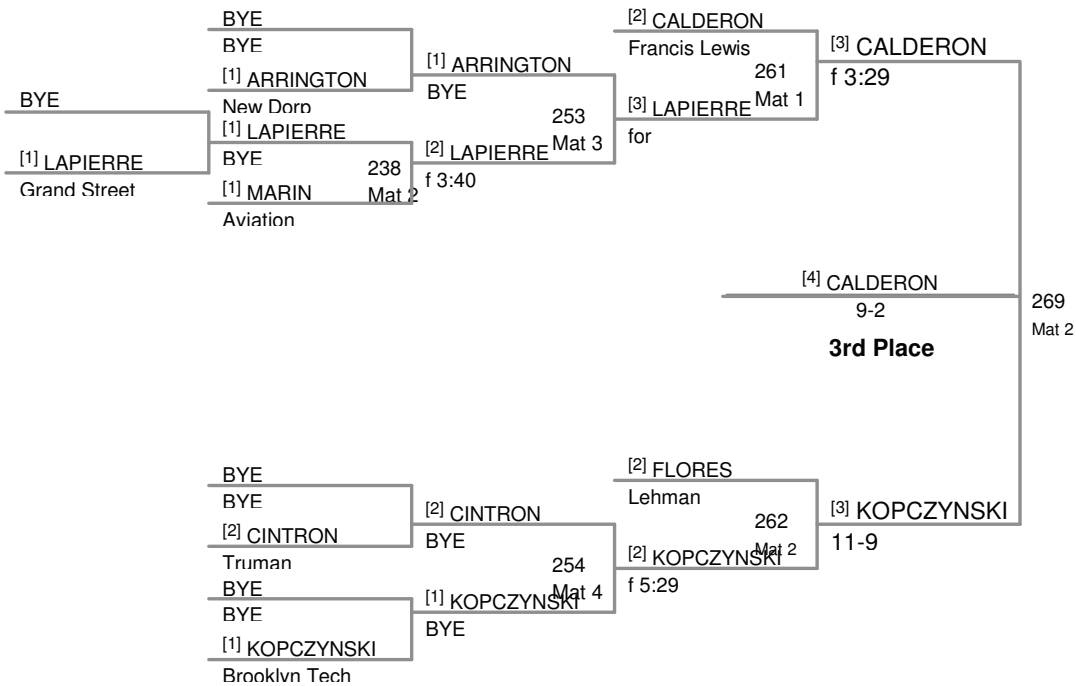

PSAL Lg School Champions  
PSAL (on Mat 2)

**160 Lbs**

PSAL Lg School Champions  
PSAL (on Mat 3)

**171 Lbs**

**189 Lbs**

PSAL Lg School Champions  
PSAL (on Mat 2)

**215 Lbs**

PSAL Lg School Champions  
PSAL (on Mat 4)

**285 Lbs**