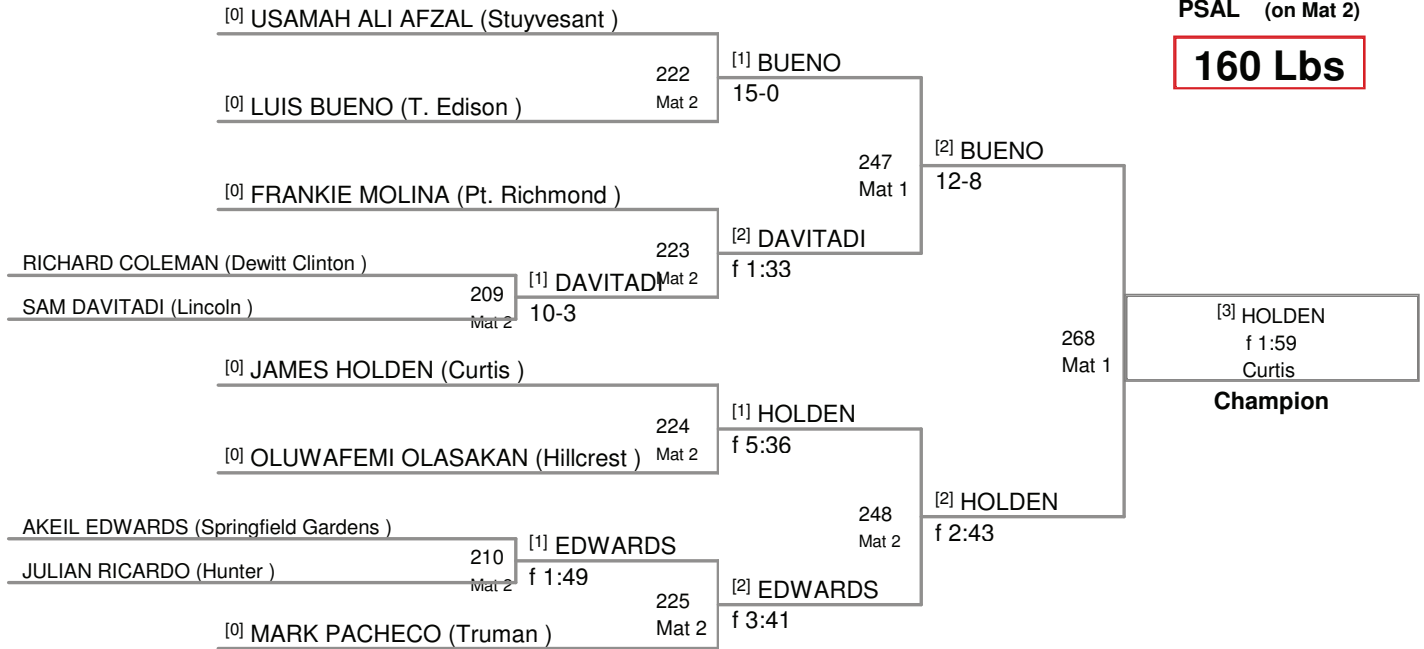

PSAL Lg School Champions
PSAL (on Mat 2)

160 Lbs