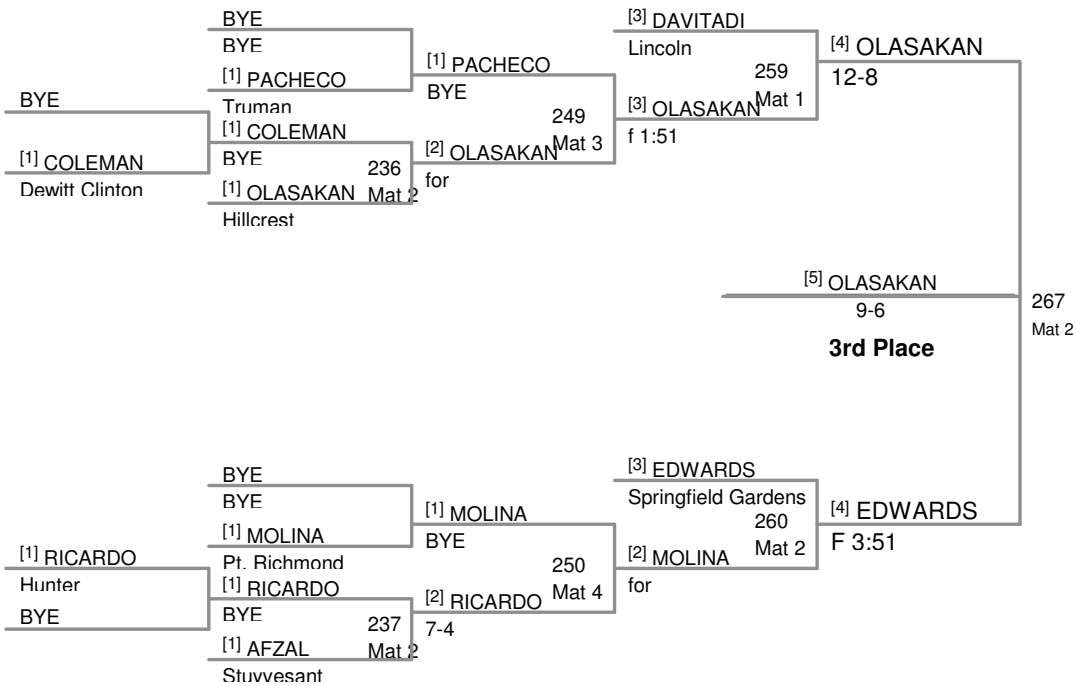

PSAL Lg School Champions
PSAL (on Mat 2)

160 Lbs