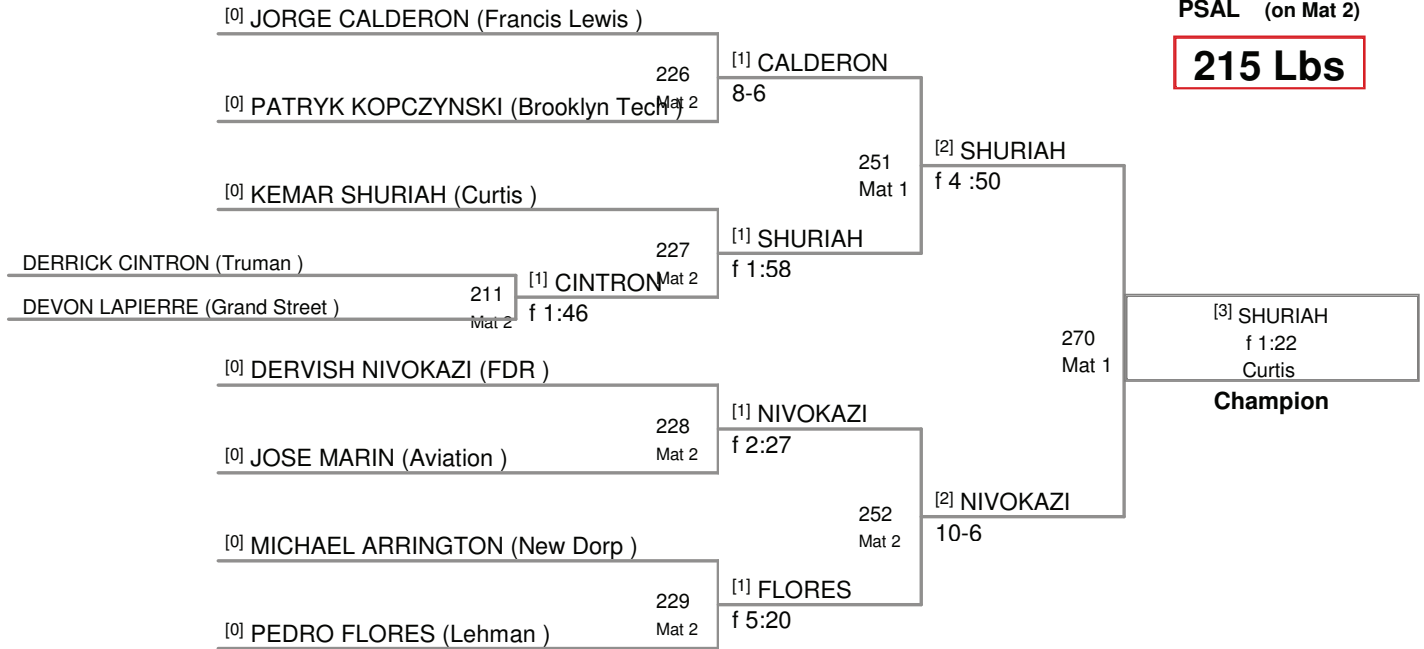

PSAL Lg School Champions  
PSAL (on Mat 2)

**160 Lbs**

PSAL Lg School Champions  
PSAL (on Mat 3)

**171 Lbs**

**189 Lbs**

PSAL Lg School Champions  
PSAL (on Mat 2)

**215 Lbs**

PSAL Lg School Champions  
PSAL (on Mat 4)

**285 Lbs**