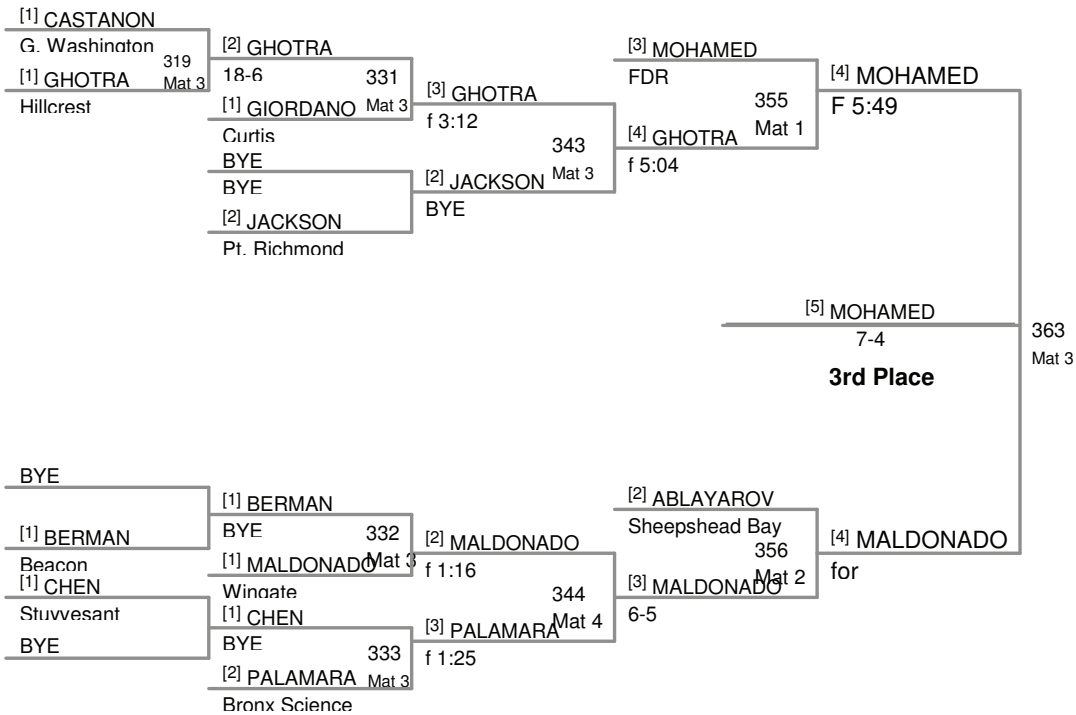

PSAL Lg School Champions
PSAL (on Mat 3)

119 Lbs