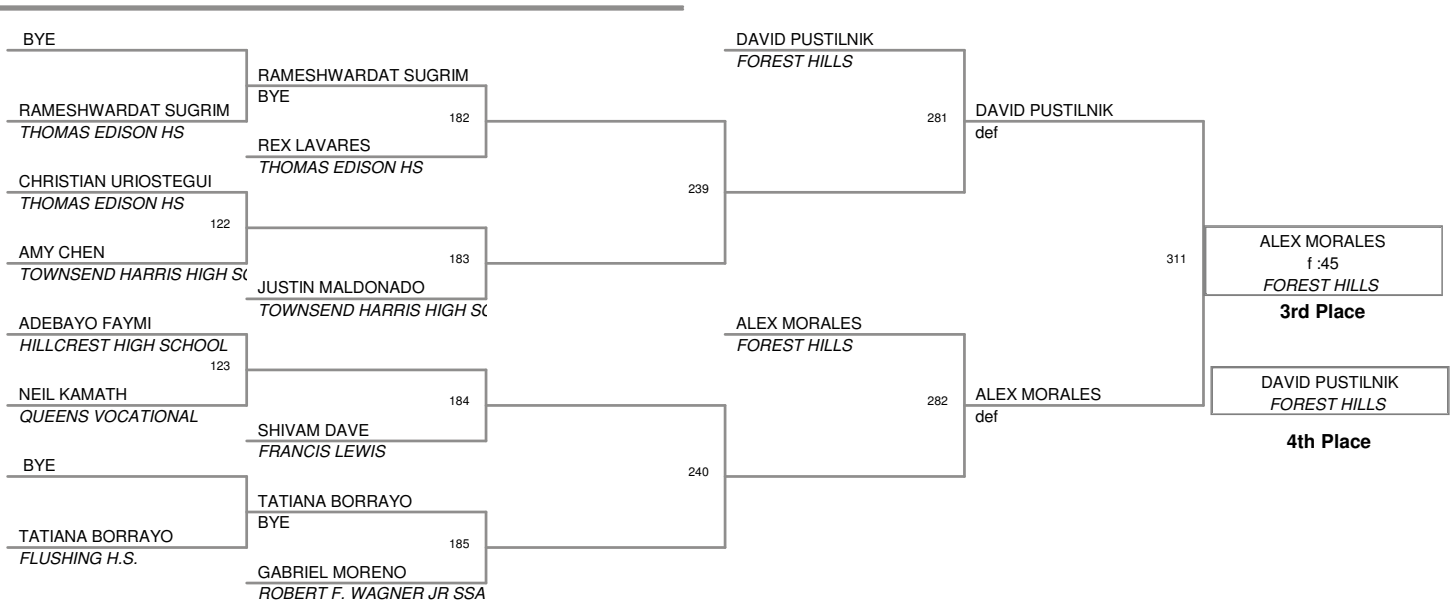

Class_Queens Div.

96 Lbs

Glass_Queens Div.

103 Lbs

112 Lbs

119 Lbs

125 Lbs

130 Lbs

135 Lbs

140 Lbs

145 Lbs

152 Lbs

160 Lbs

171 Lbs

Glass_Queens Div.

189 Lbs

215 Lbs

285 Lbs