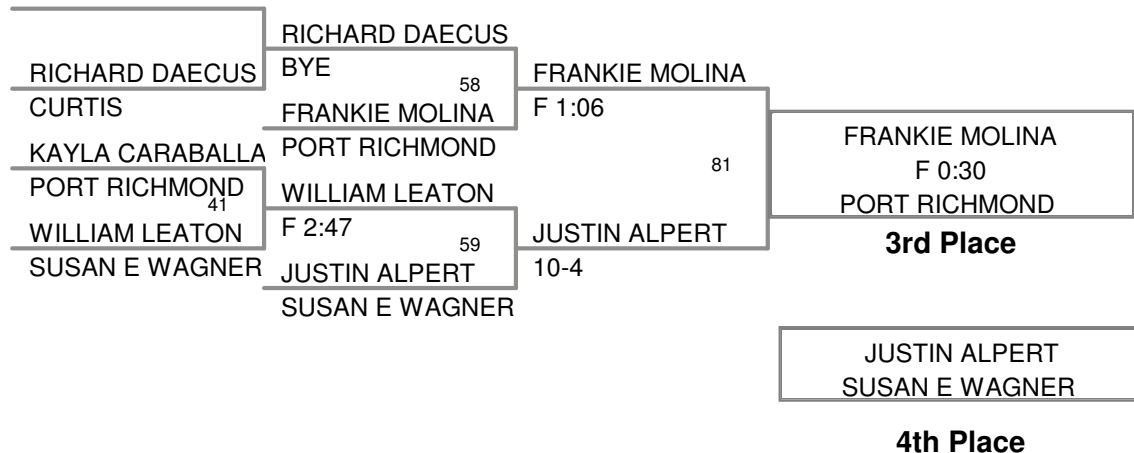

NEW DORP HS

4th Place

SI

152 Lbs

BYE

SI

160 Lbs

BYE