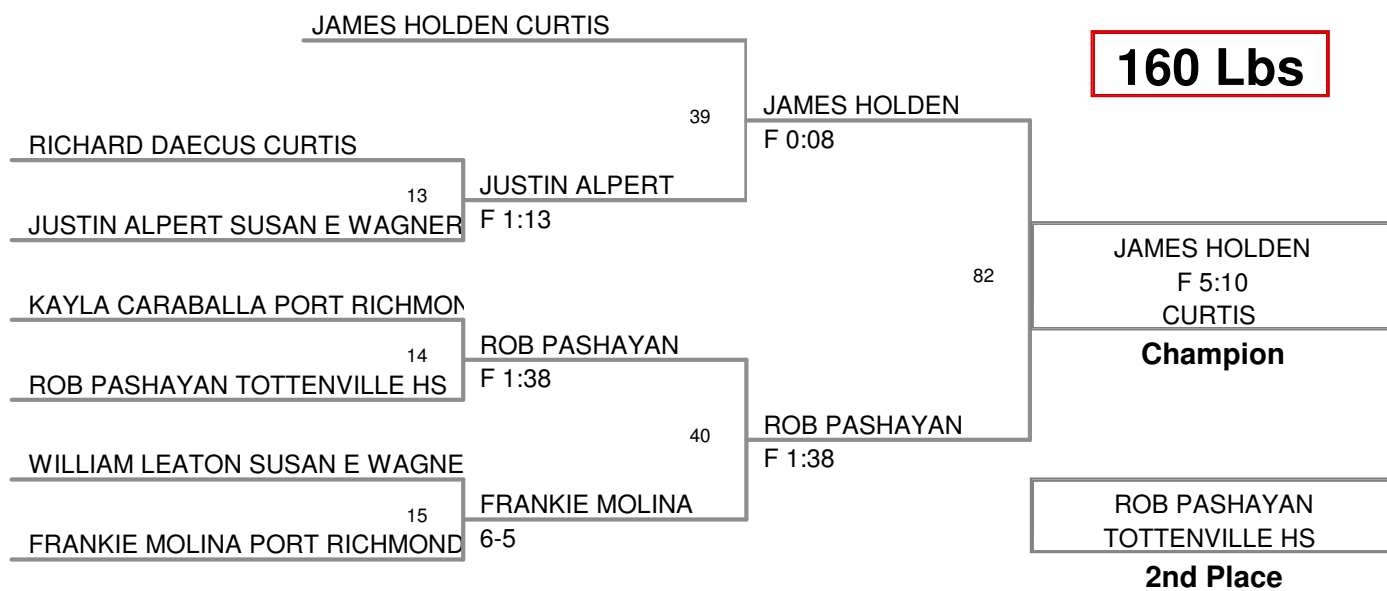

NEW DORP HS

4th Place

SI

152 Lbs

BYE

SI

160 Lbs

BYE