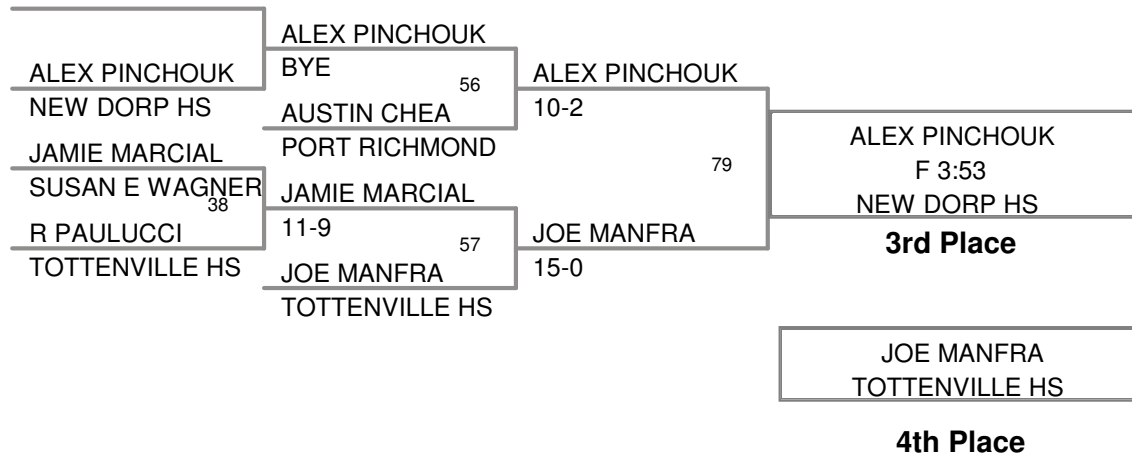

NEW DORP HS

4th Place

SI

152 Lbs

BYE

SI

160 Lbs

BYE