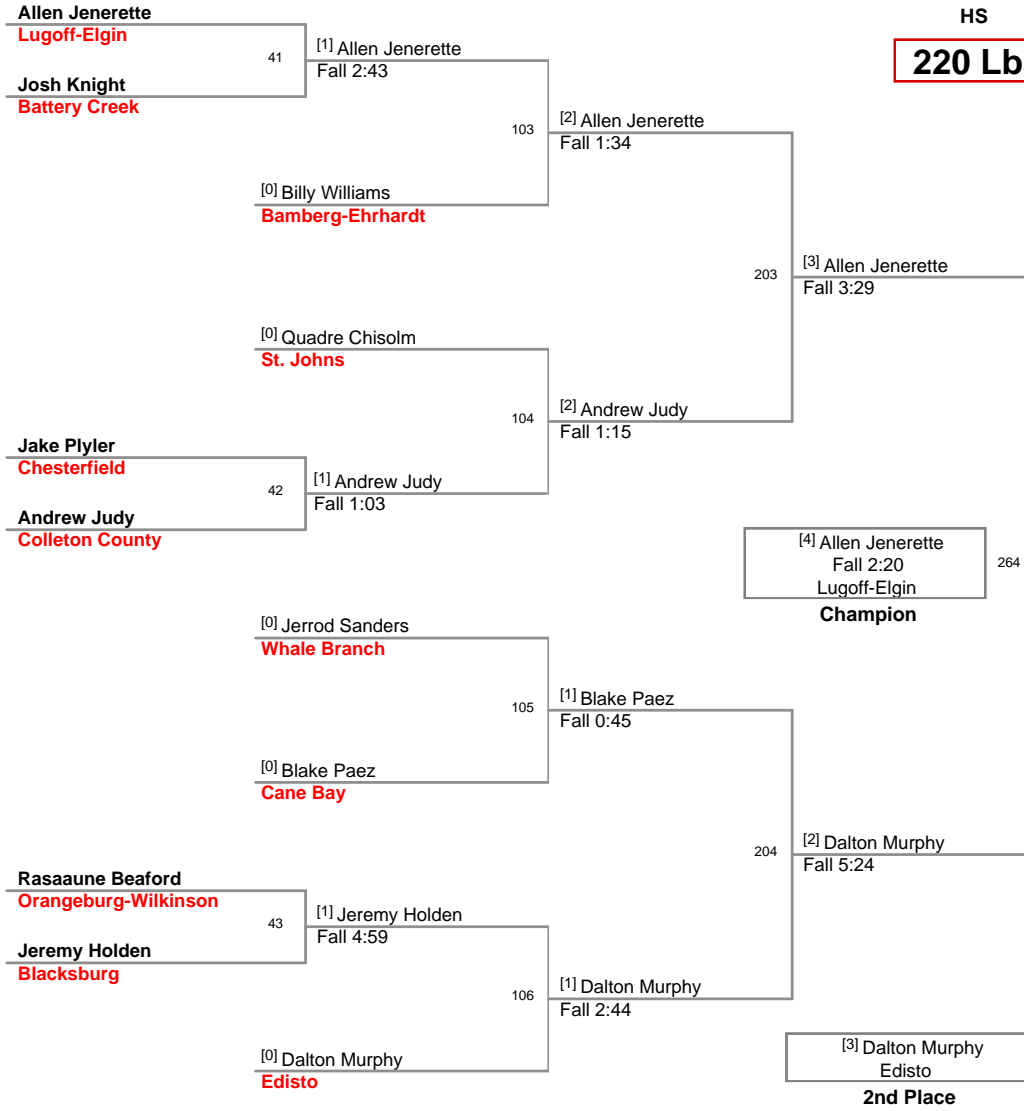

2011 Red Raider Invitational
HS

220 Lbs