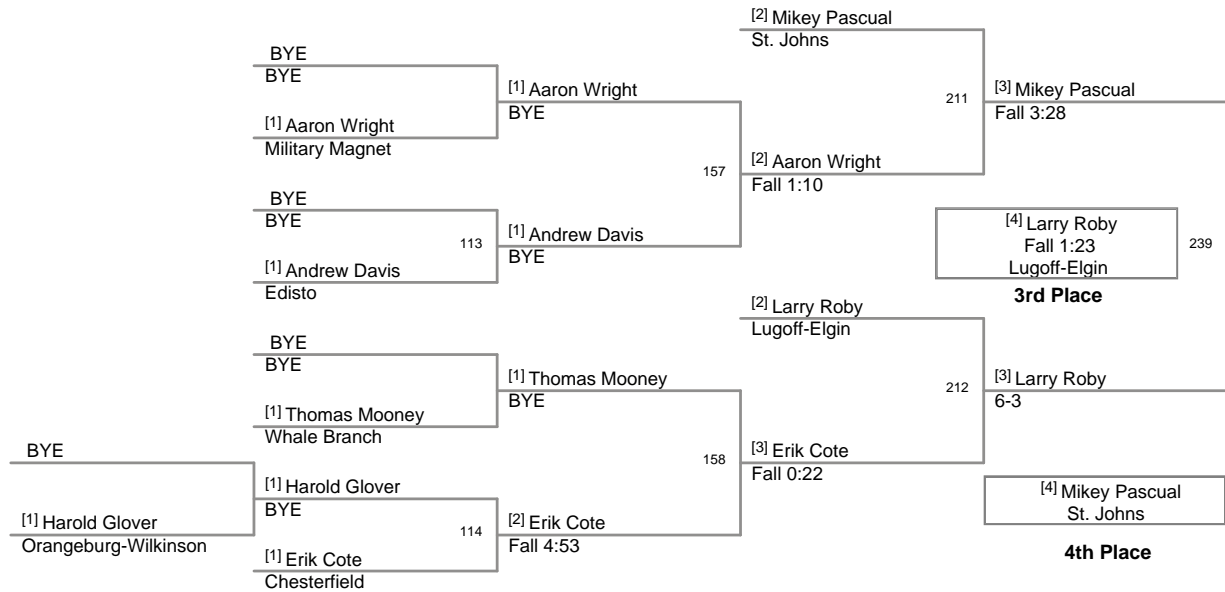

Plc	Points	Team	CH	CONS
1	236.5	Lugoff-Elgin	-	-
2	142	Edisto	-	-
3	139	Cane Bay	-	-
4	131	Bamberg-Ehrhardt	-	-
5	123	Battery Creek	-	-
6	101.5	Chesterfield	-	-
7	50.5	Blacksburg	-	-
8	49.5	Whale Branch	-	-
9	43	Colleton County	-	-
10	42	St. Johns	-	-
11	39	Orangeburg-Wilkinson	-	-
12	34	Military Magnet	-	-
13	33	Lower Richland	-	-
14	28	North Charleston B	-	-
15	20	North Charleston	-	-

2011 Red Raider Invitation:
HS

106 Lbs