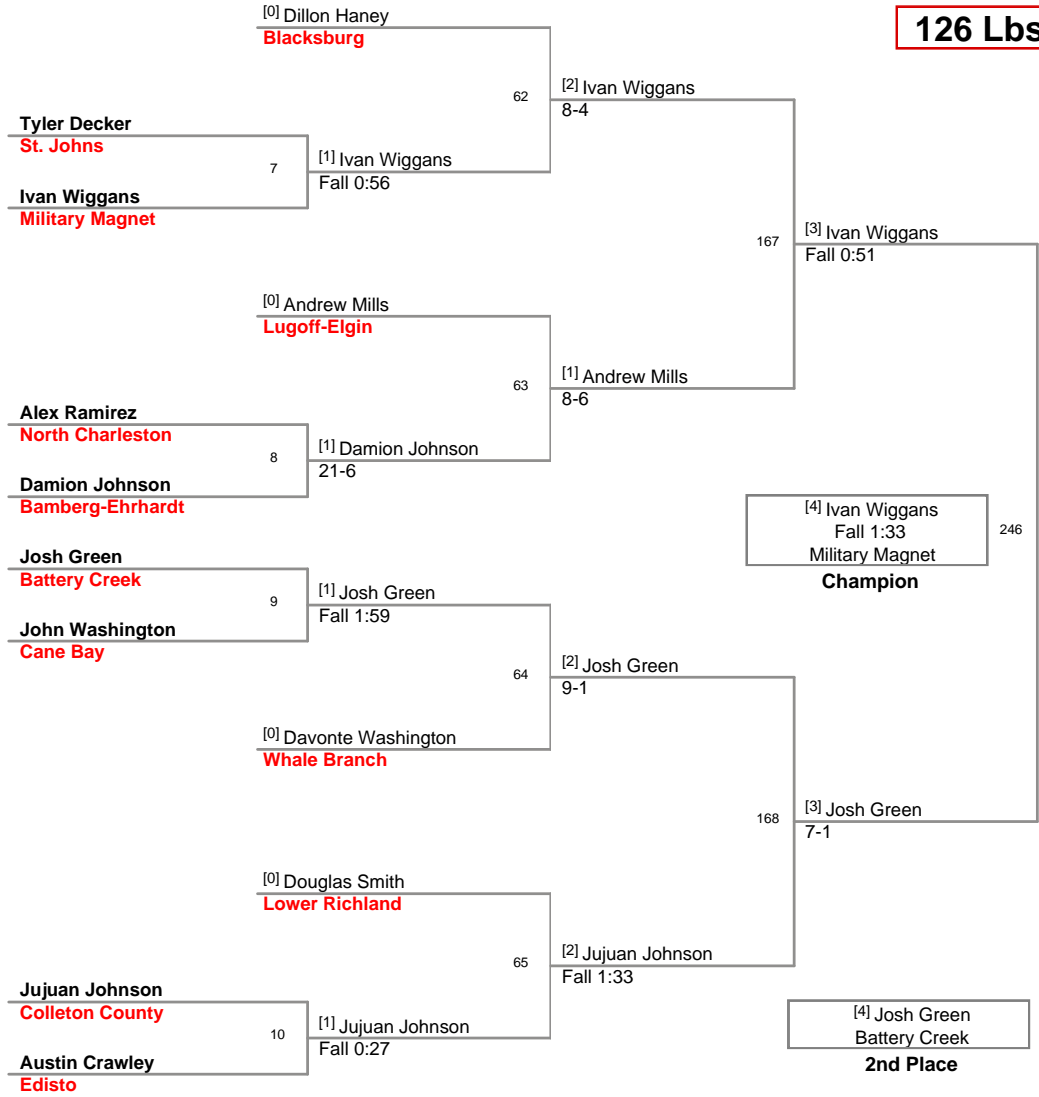

2011 Red Raider Invitational
HS

126 Lbs