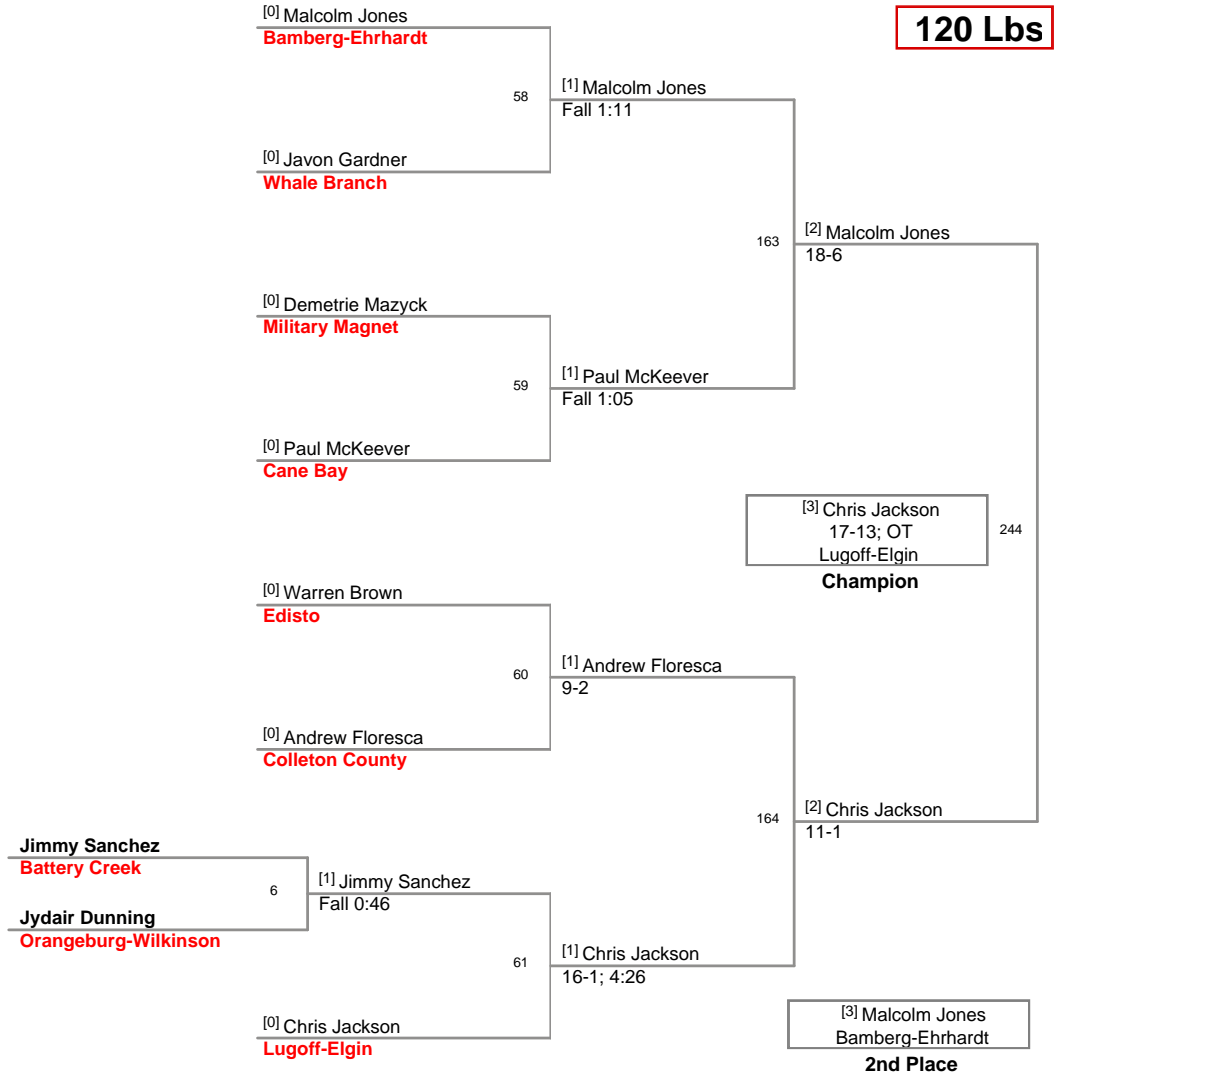

2011 Red Raider Invitational
HS

120 Lbs