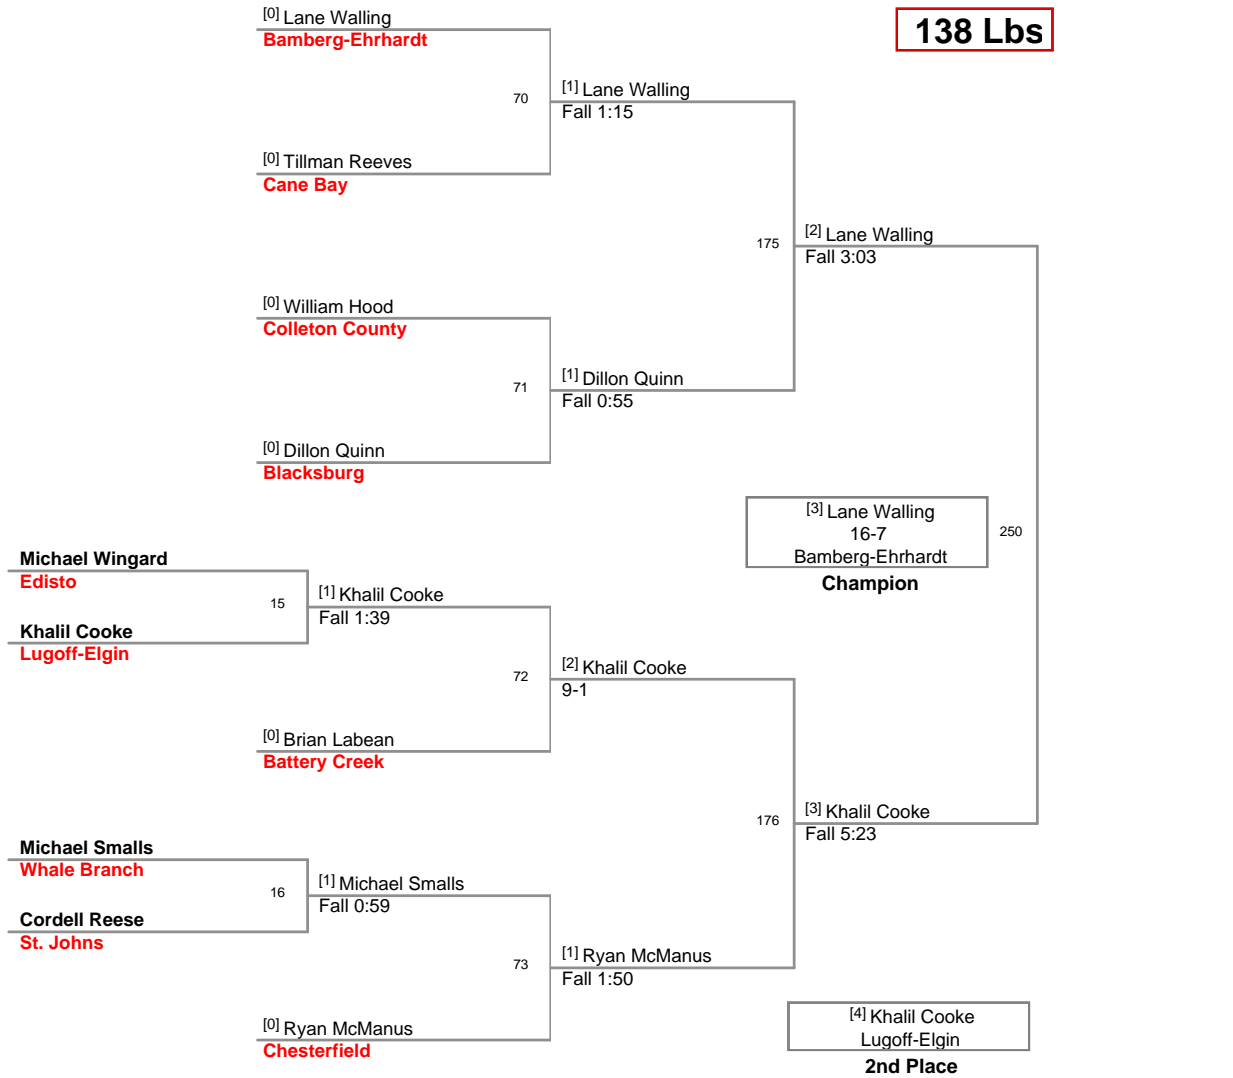

2011 Red Raider Invitational
HS

138 Lbs