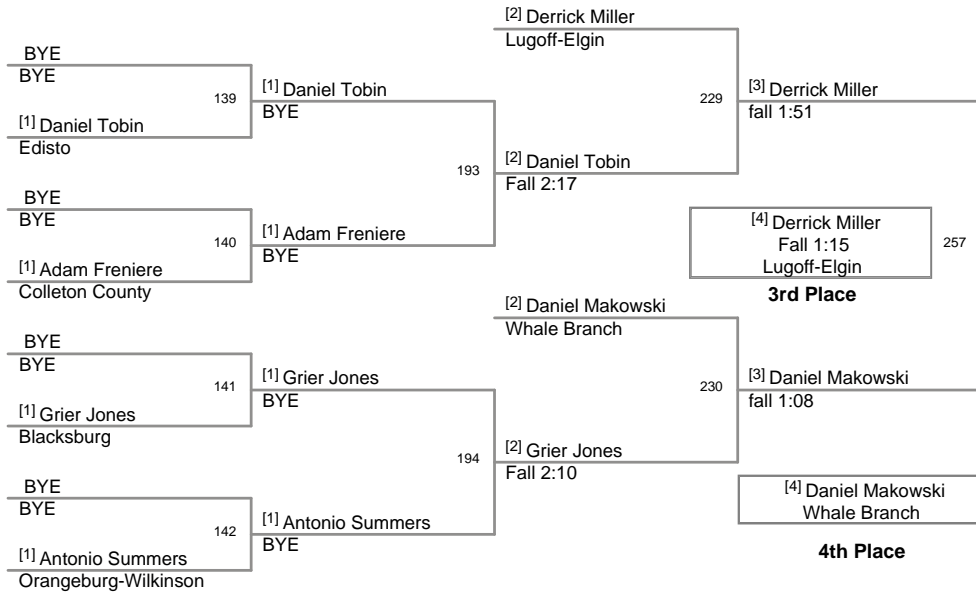

2011 Red Raider Invitational
HS

170 Lbs