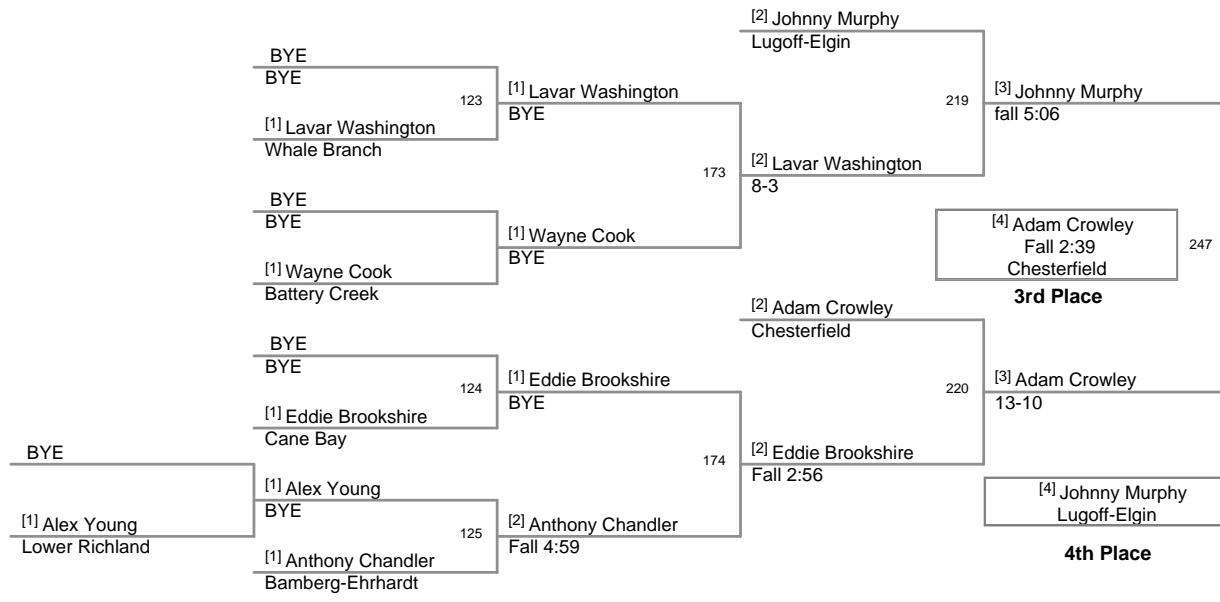

2011 Red Raider Invitational
HS

132 Lbs