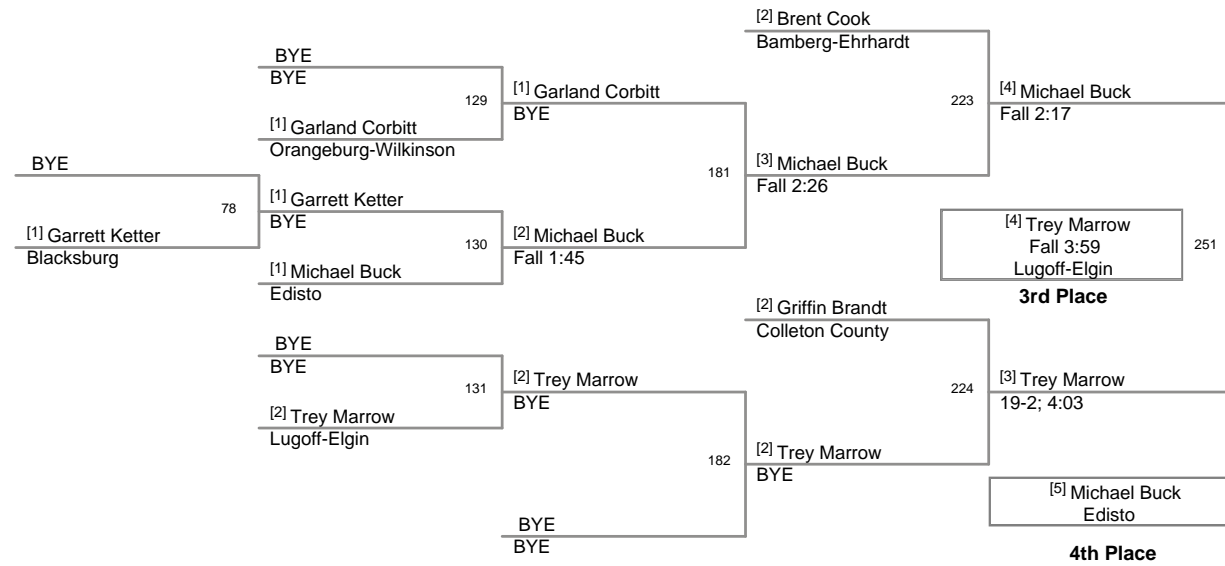

2011 Red Raider Invitational
HS

132 Lbs

2011 Red Raider Invitational
HS

138 Lbs

2011 Red Raider Invitational
HS

145 Lbs

2011 Red Raider Invitational
HS

152 Lbs