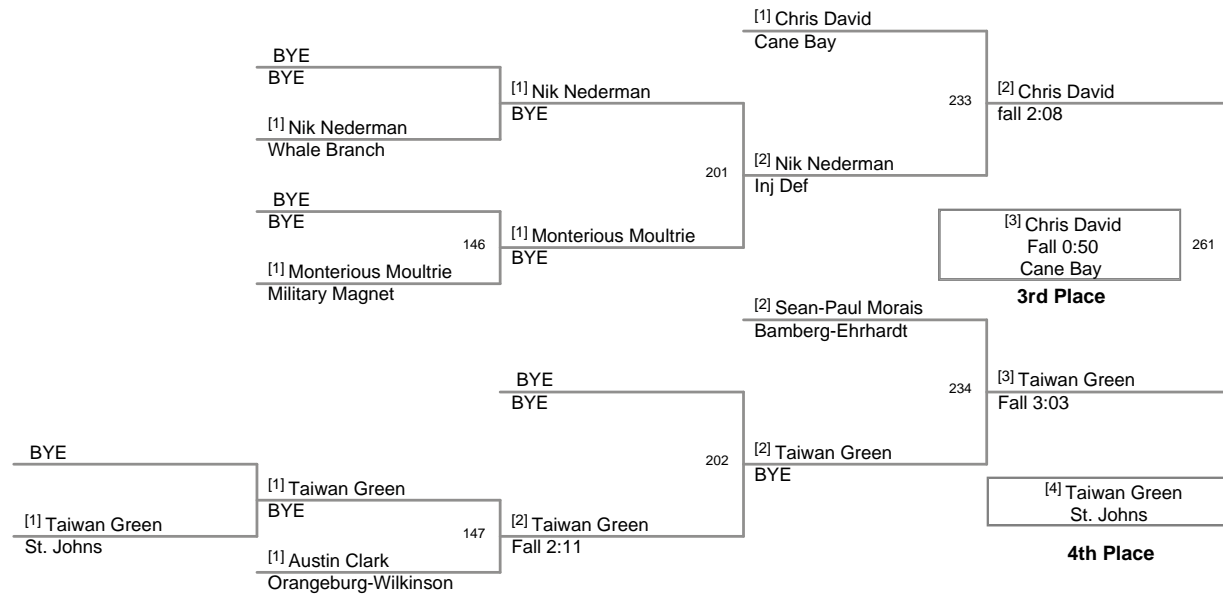

2011 Red Raider Invitational
HS

160 Lbs

2011 Red Raider Invitational
HS

170 Lbs

2011 Red Raider Invitational
HS

182 Lbs

2011 Red Raider Invitational
HS

195 Lbs