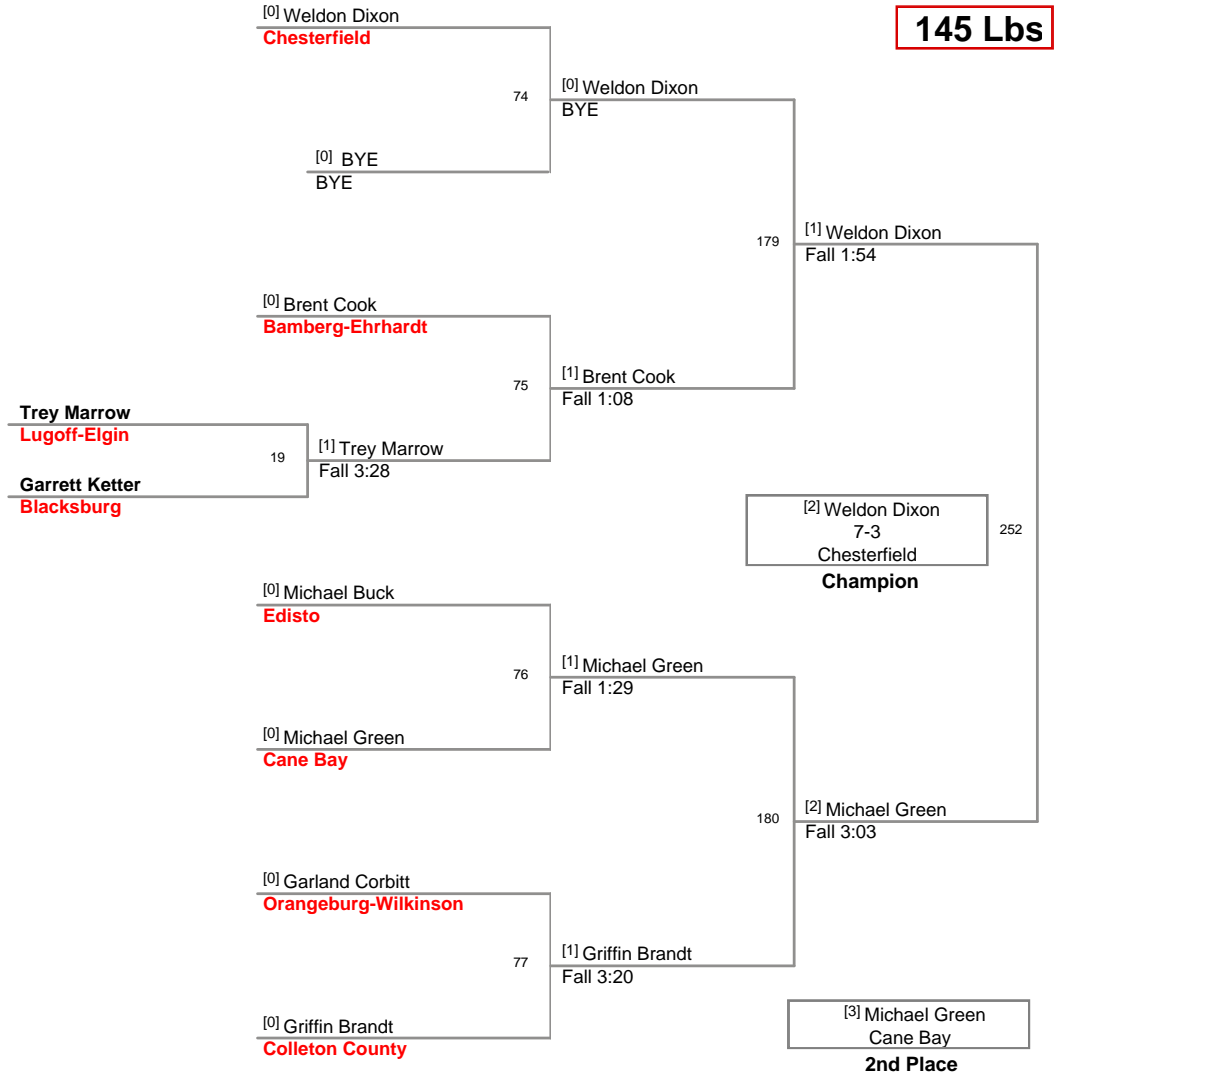

2011 Red Raider Invitational
HS

132 Lbs

2011 Red Raider Invitational
HS

138 Lbs

2011 Red Raider Invitational
HS

145 Lbs

2011 Red Raider Invitational
HS

152 Lbs