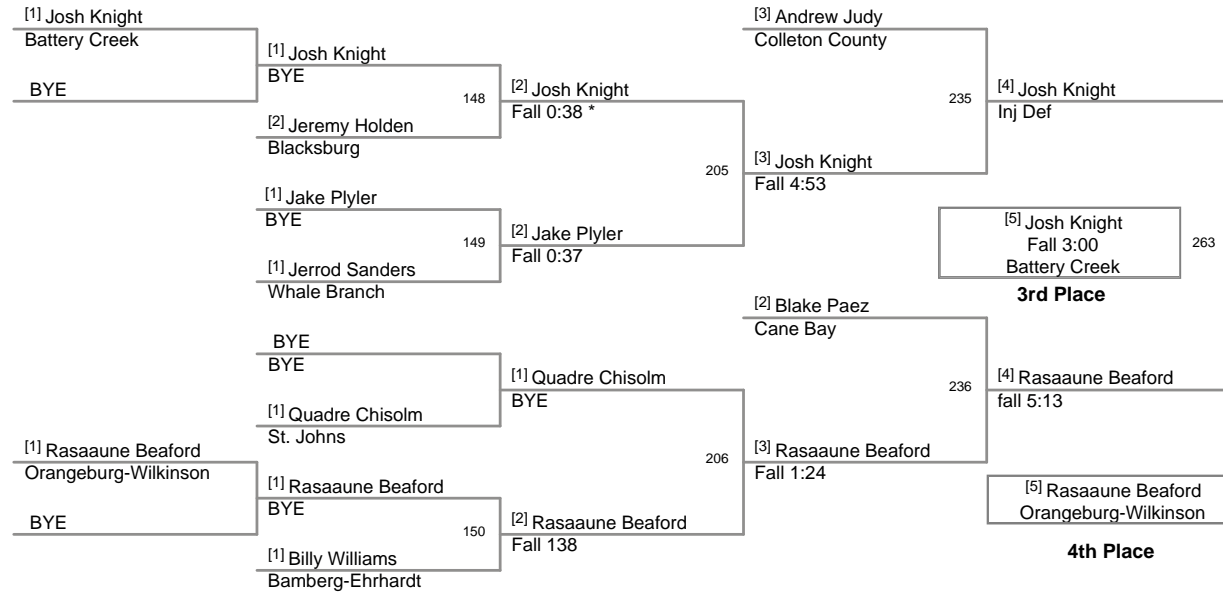

2011 Red Raider Invitational
HS

220 Lbs