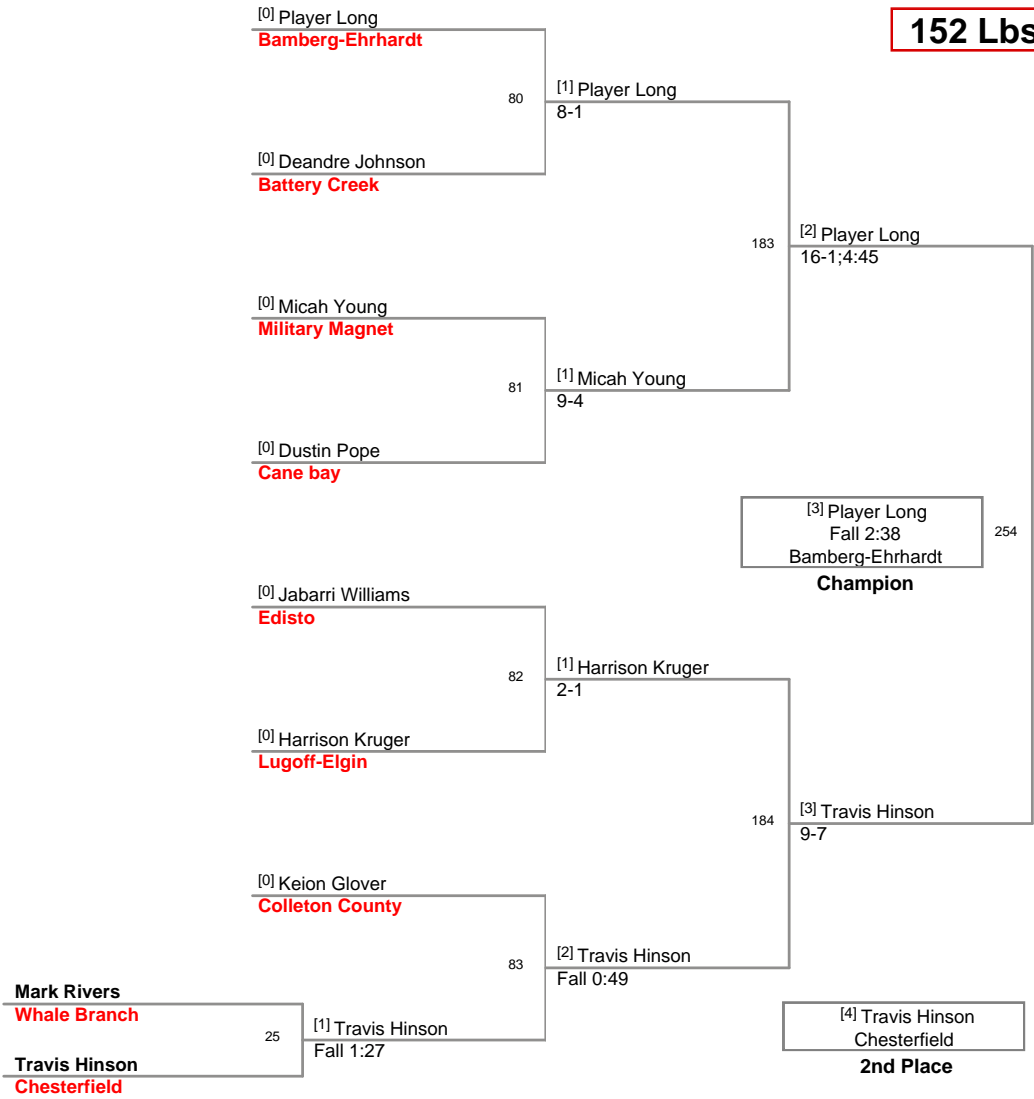

2011 Red Raider Invitational
HS

132 Lbs

2011 Red Raider Invitational
HS

138 Lbs

2011 Red Raider Invitational
HS

145 Lbs

2011 Red Raider Invitational
HS

152 Lbs