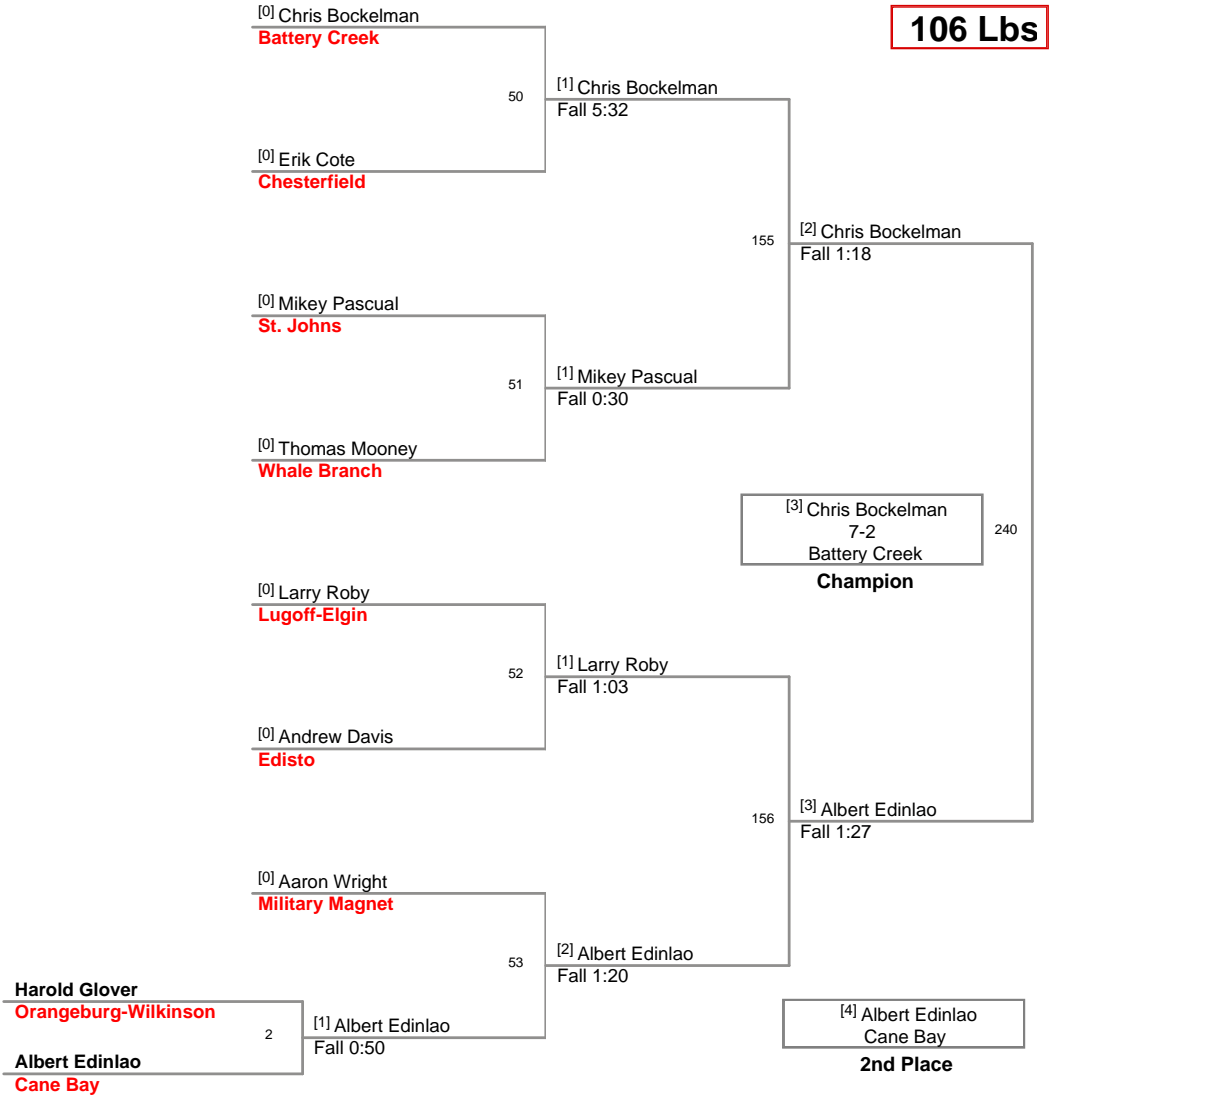

Plc	Points	Team	CH	CONS
1	236.5	Lugoff-Elgin	-	-
2	142	Edisto	-	-
3	139	Cane Bay	-	-
4	131	Bamberg-Ehrhardt	-	-
5	123	Battery Creek	-	-
6	101.5	Chesterfield	-	-
7	50.5	Blacksburg	-	-
8	49.5	Whale Branch	-	-
9	43	Colleton County	-	-
10	42	St. Johns	-	-
11	39	Orangeburg-Wilkinson	-	-
12	34	Military Magnet	-	-
13	33	Lower Richland	-	-
14	28	North Charleston B	-	-
15	20	North Charleston	-	-

2011 Red Raider Invitation:
HS

106 Lbs