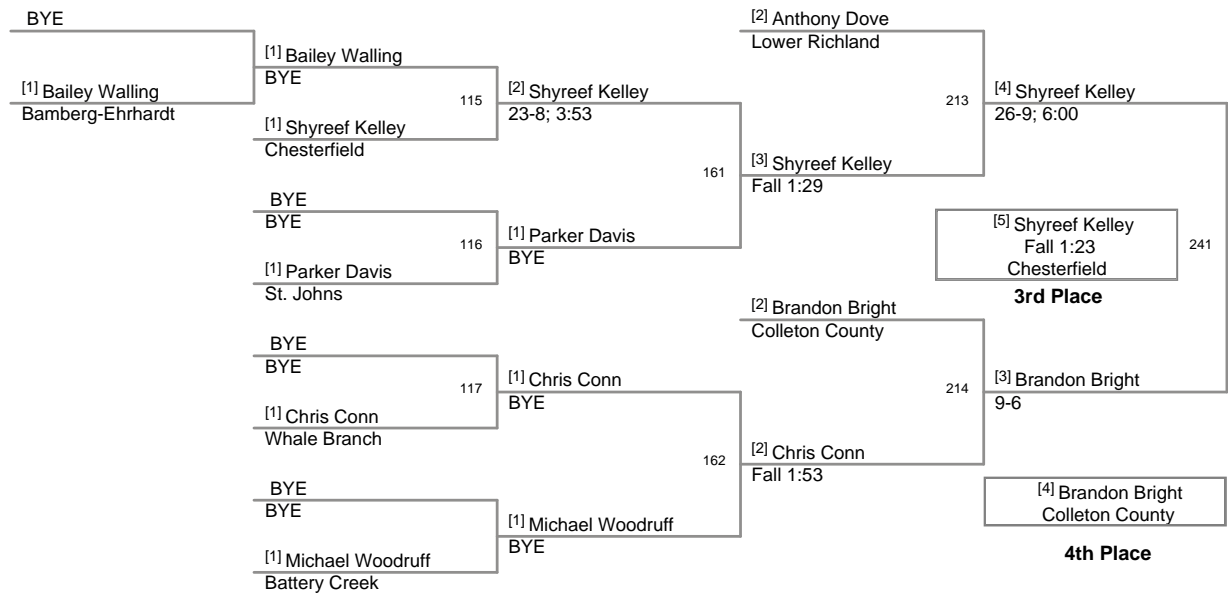

2011 Red Raider Invitational
HS

113 Lbs