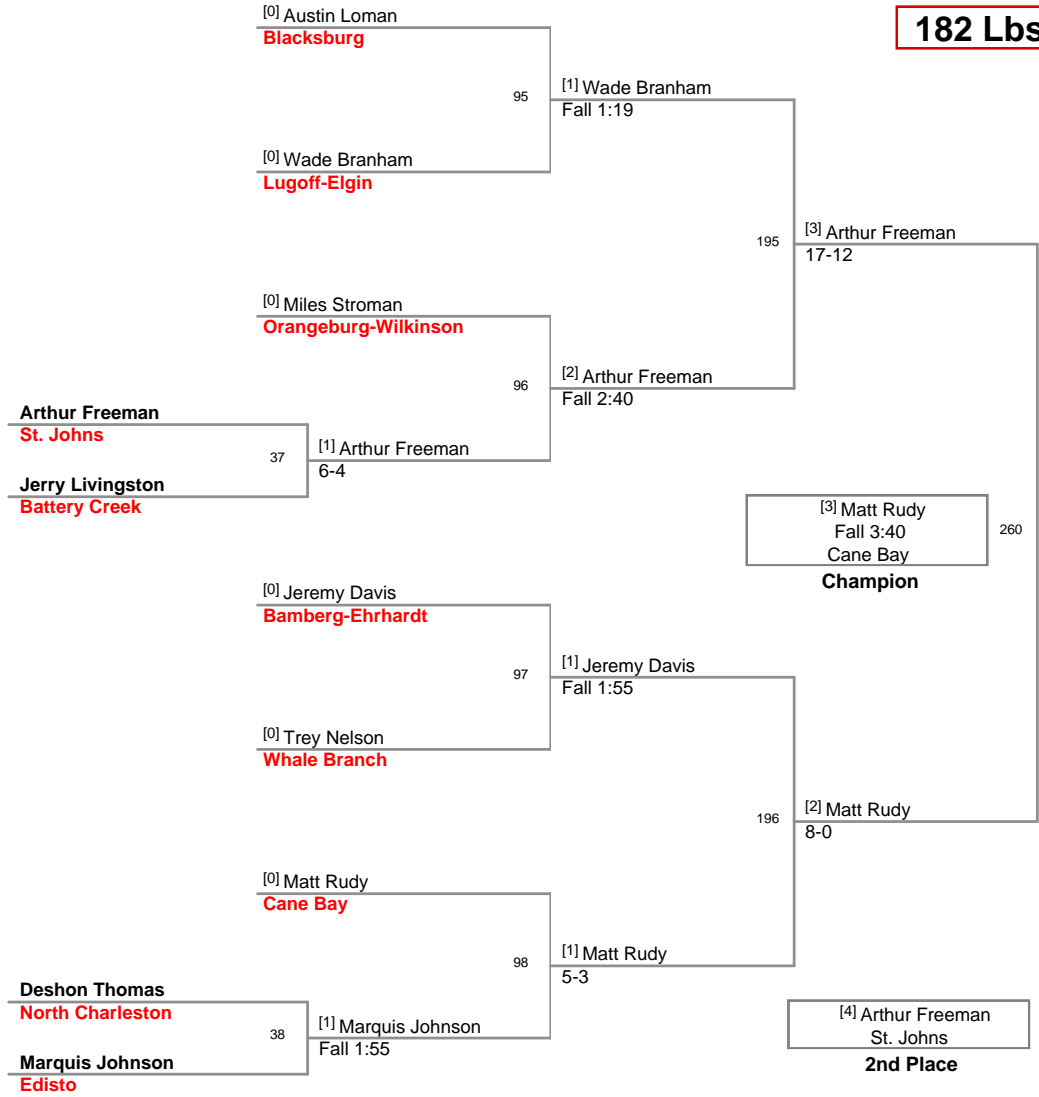

2011 Red Raider Invitational
HS

160 Lbs

2011 Red Raider Invitational
HS

170 Lbs

2011 Red Raider Invitational
HS

182 Lbs

2011 Red Raider Invitational
HS

195 Lbs