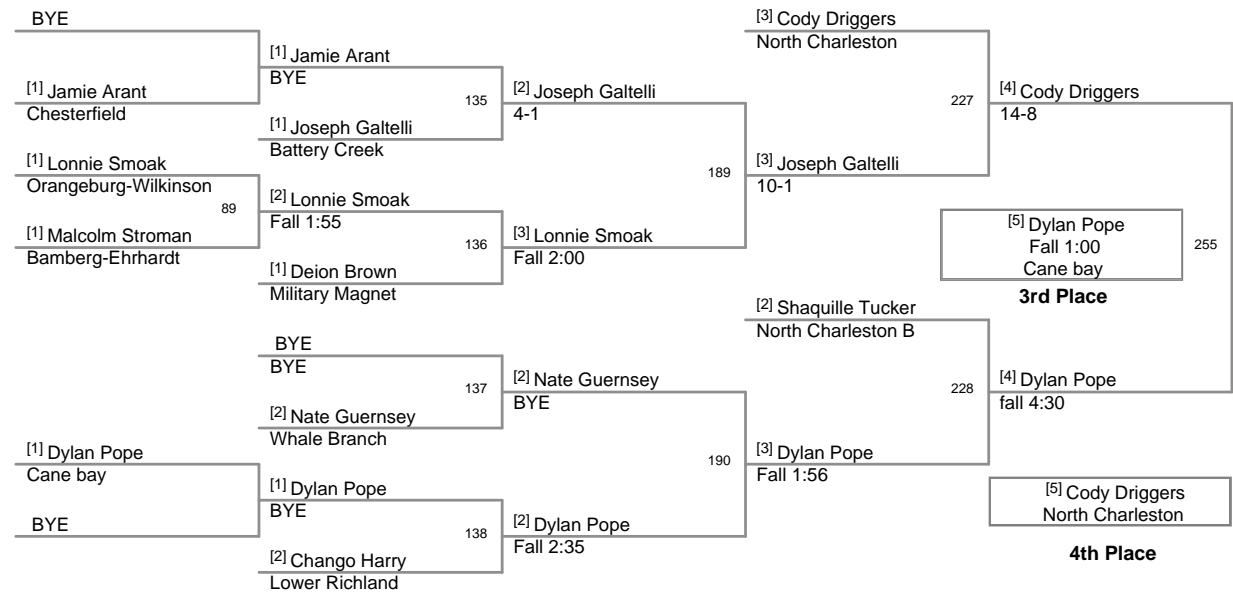

2011 Red Raider Invitational
HS

160 Lbs