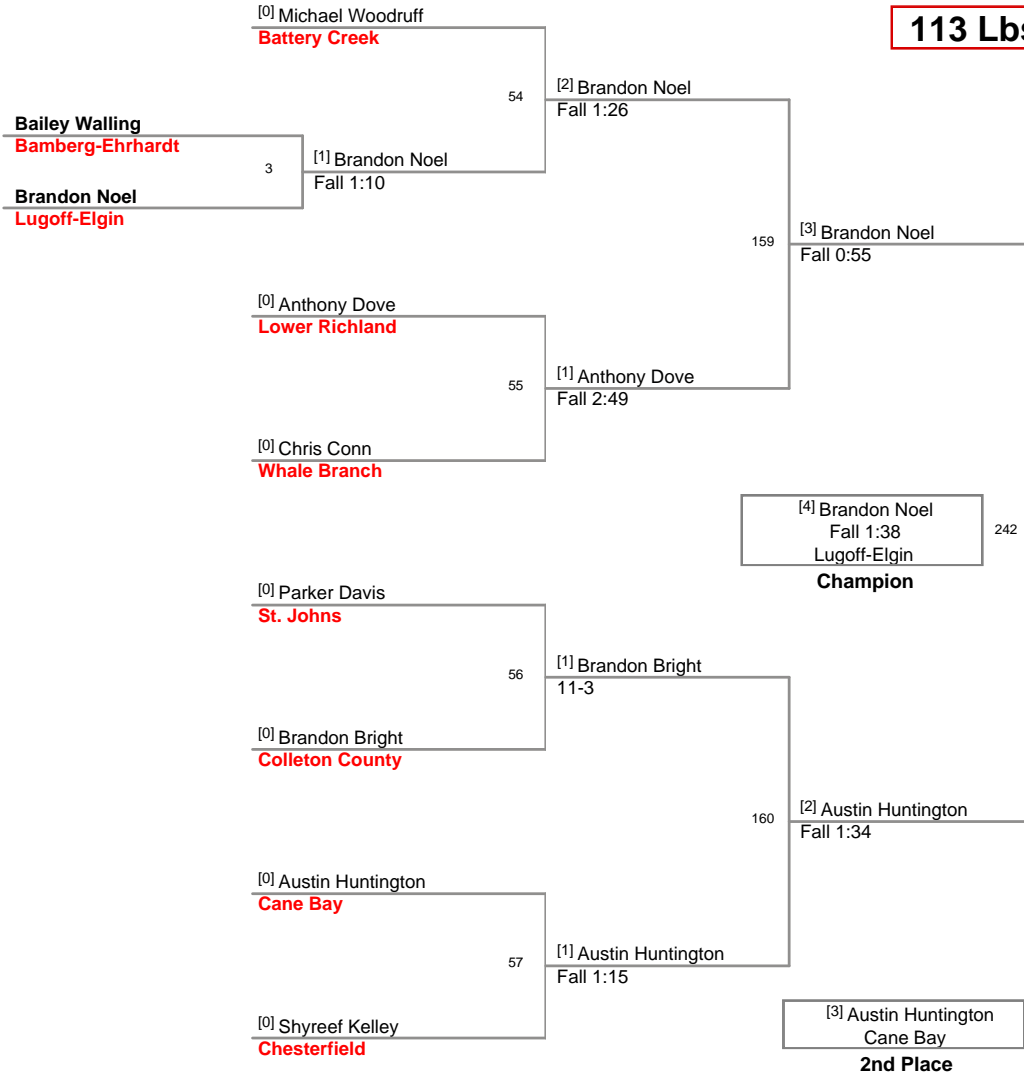

2011 Red Raider Invitational
HS

113 Lbs