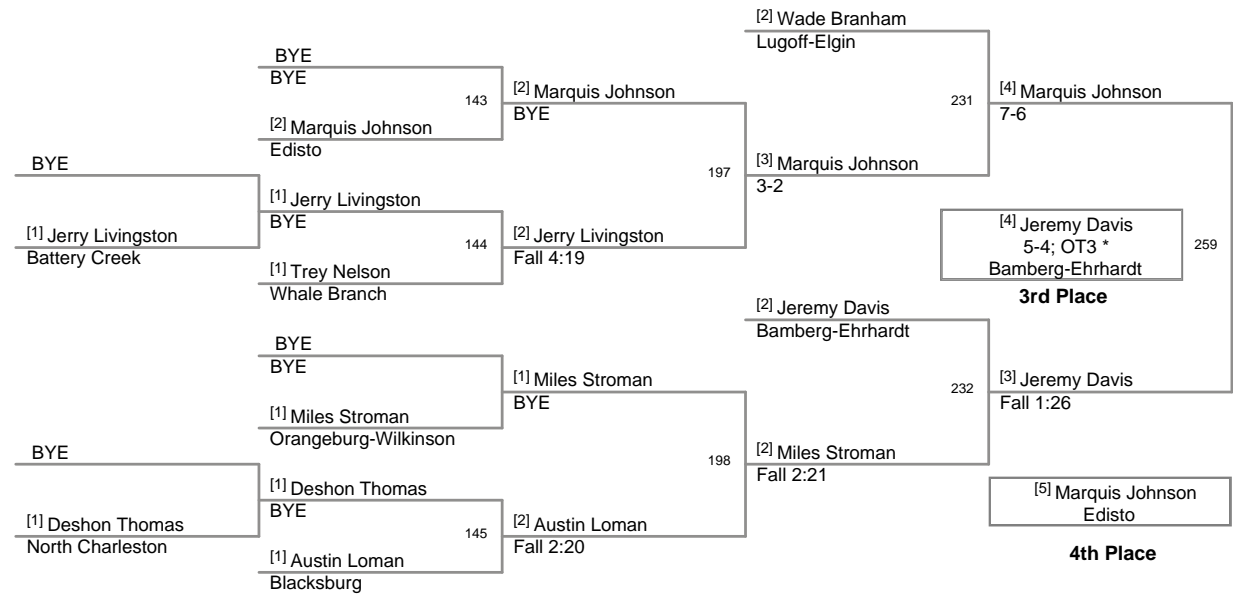

2011 Red Raider Invitational
HS

160 Lbs

2011 Red Raider Invitational
HS

170 Lbs

2011 Red Raider Invitational
HS

182 Lbs

2011 Red Raider Invitational
HS

195 Lbs