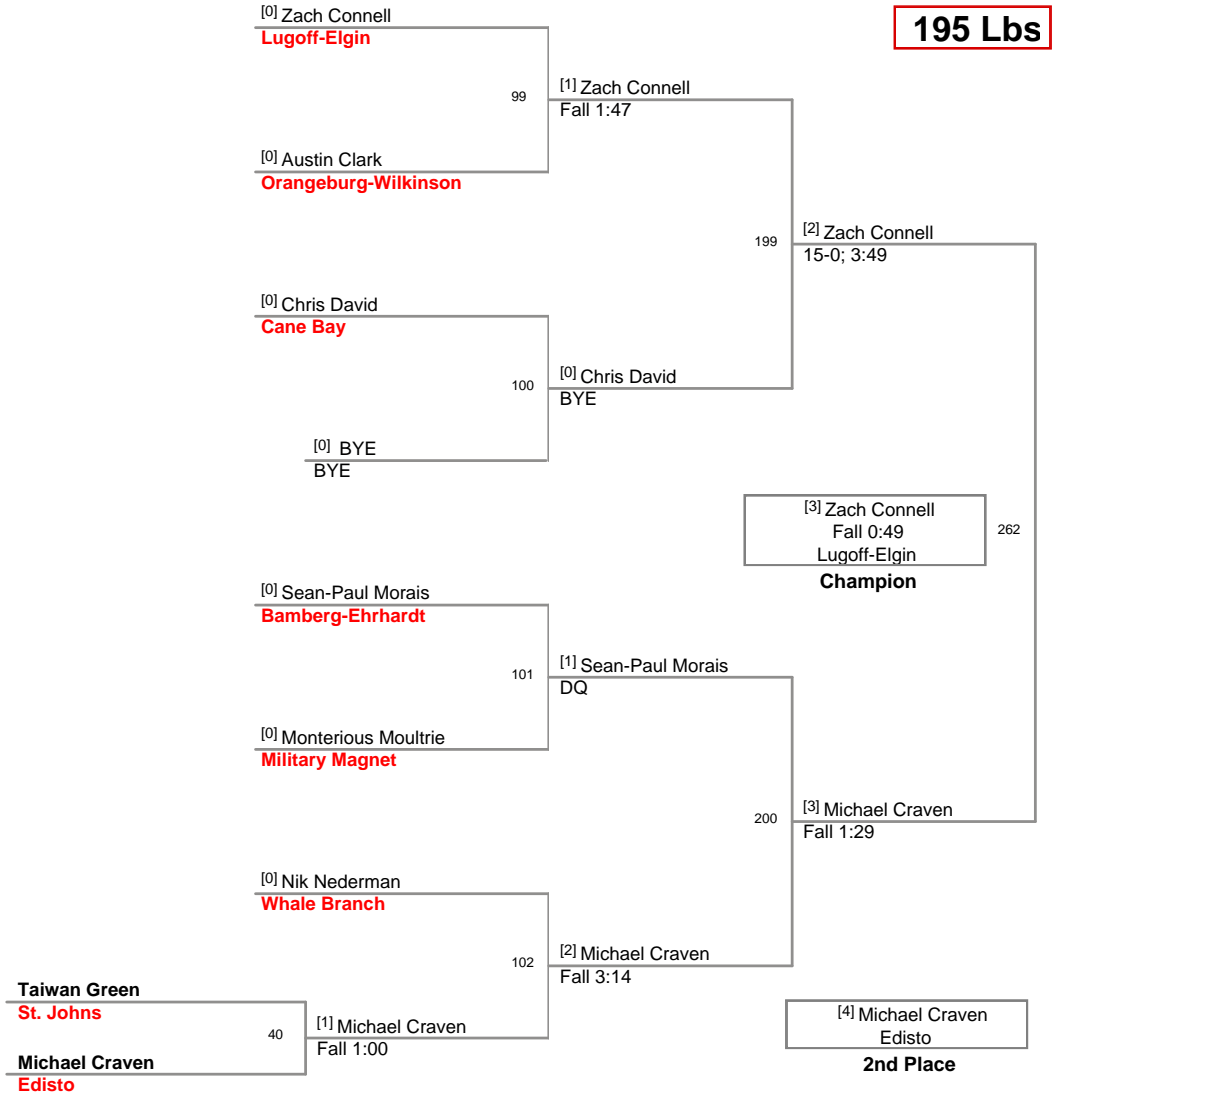

2011 Red Raider Invitational
HS

160 Lbs

2011 Red Raider Invitational
HS

170 Lbs

2011 Red Raider Invitational
HS

182 Lbs

2011 Red Raider Invitational
HS

195 Lbs