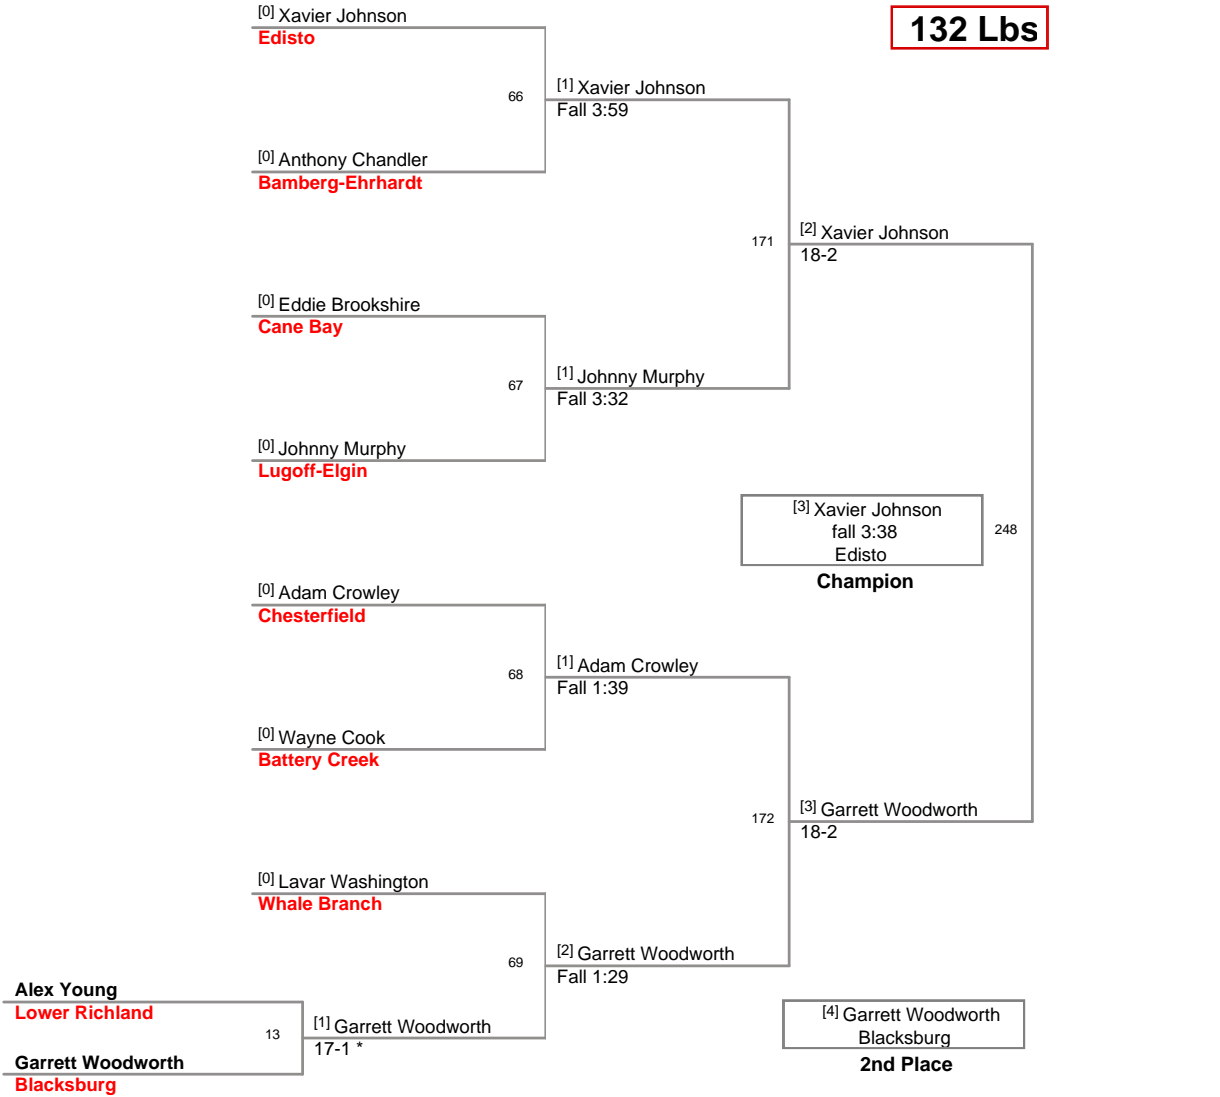

2011 Red Raider Invitational
HS

132 Lbs