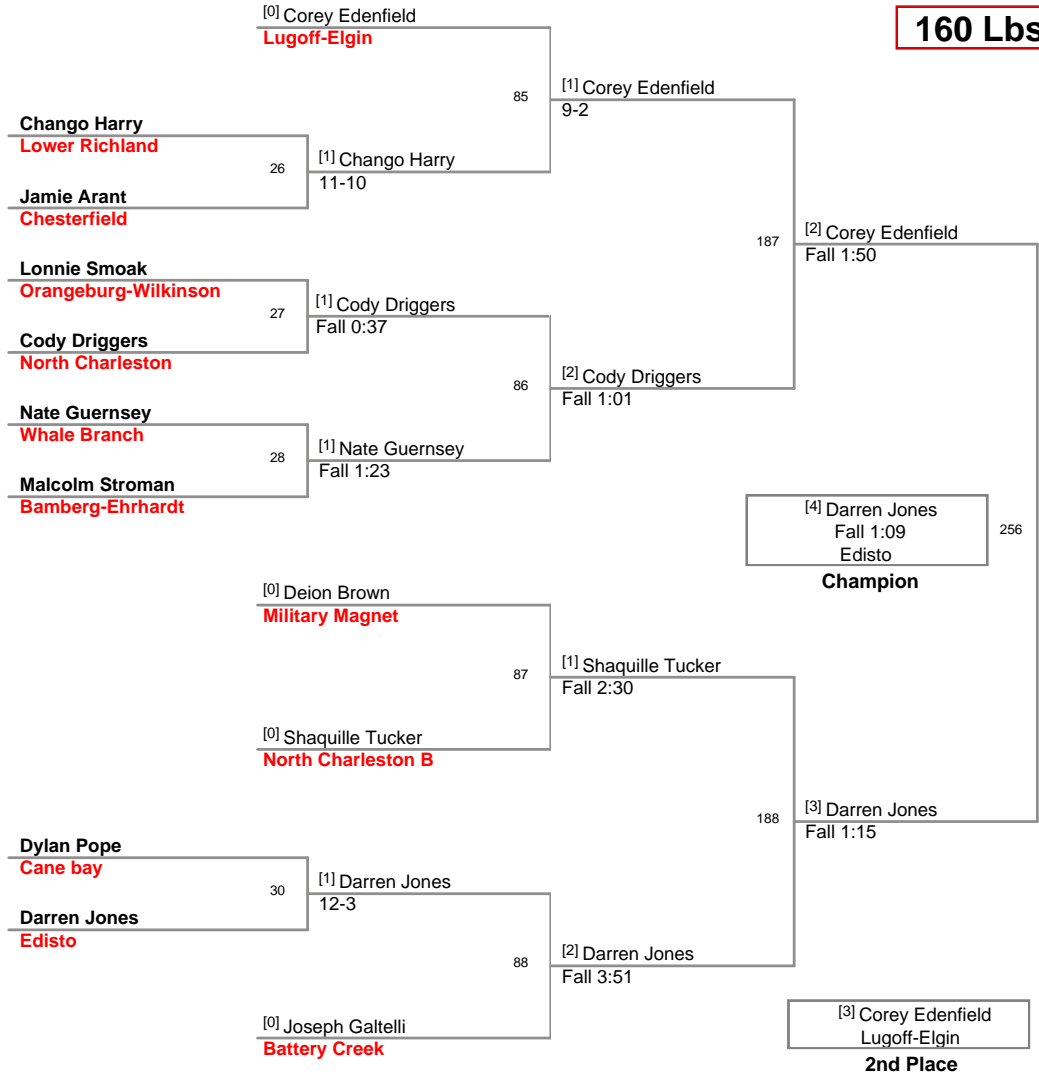

2011 Red Raider Invitational
HS

160 Lbs