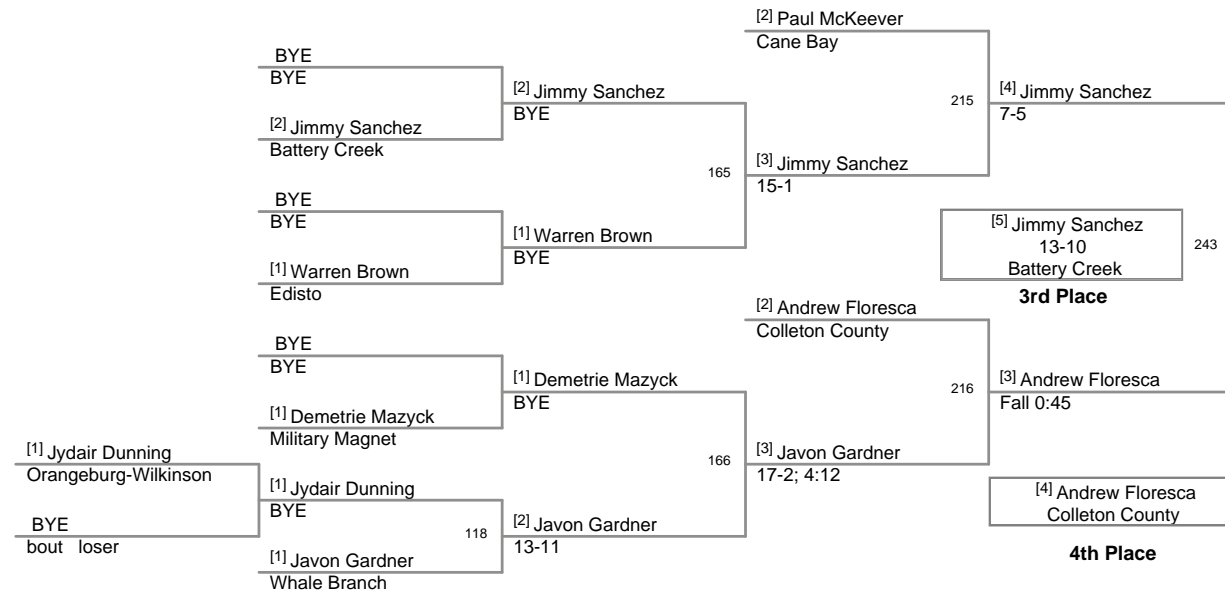

2011 Red Raider Invitation:
HS

106 Lbs

2011 Red Raider Invitational
HS

113 Lbs

2011 Red Raider Invitational
HS

120 Lbs

2011 Red Raider Invitational
HS

126 Lbs