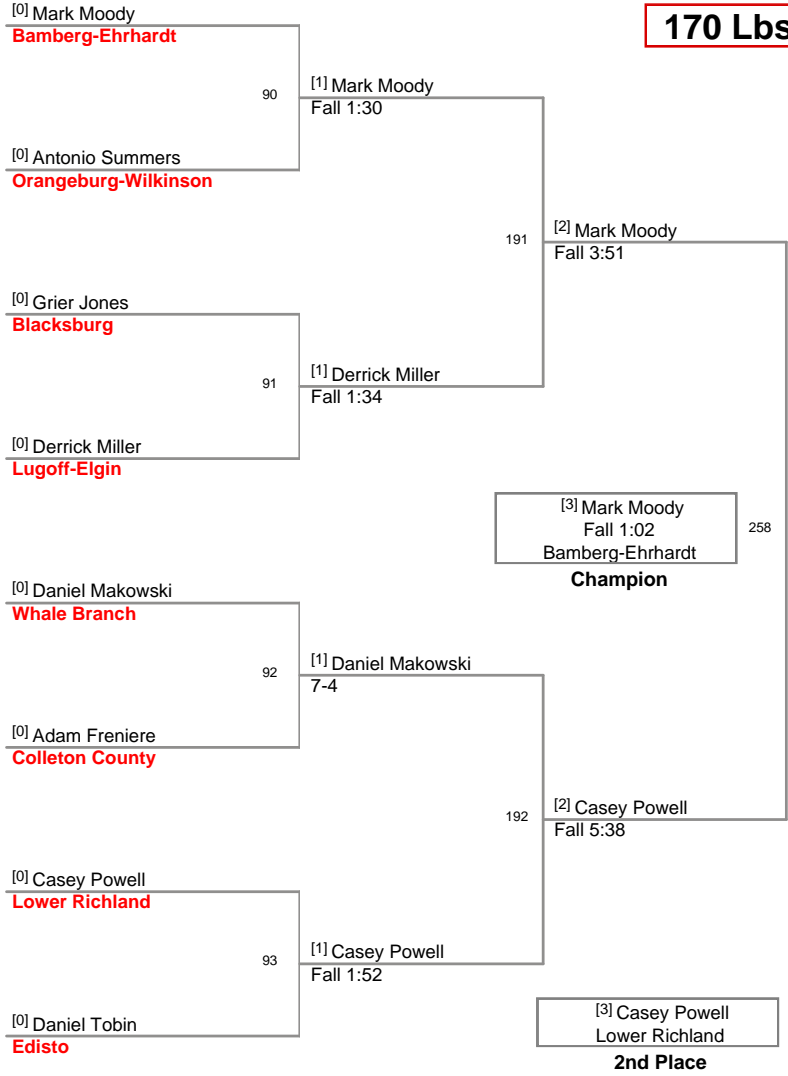

2011 Red Raider Invitational
HS

170 Lbs