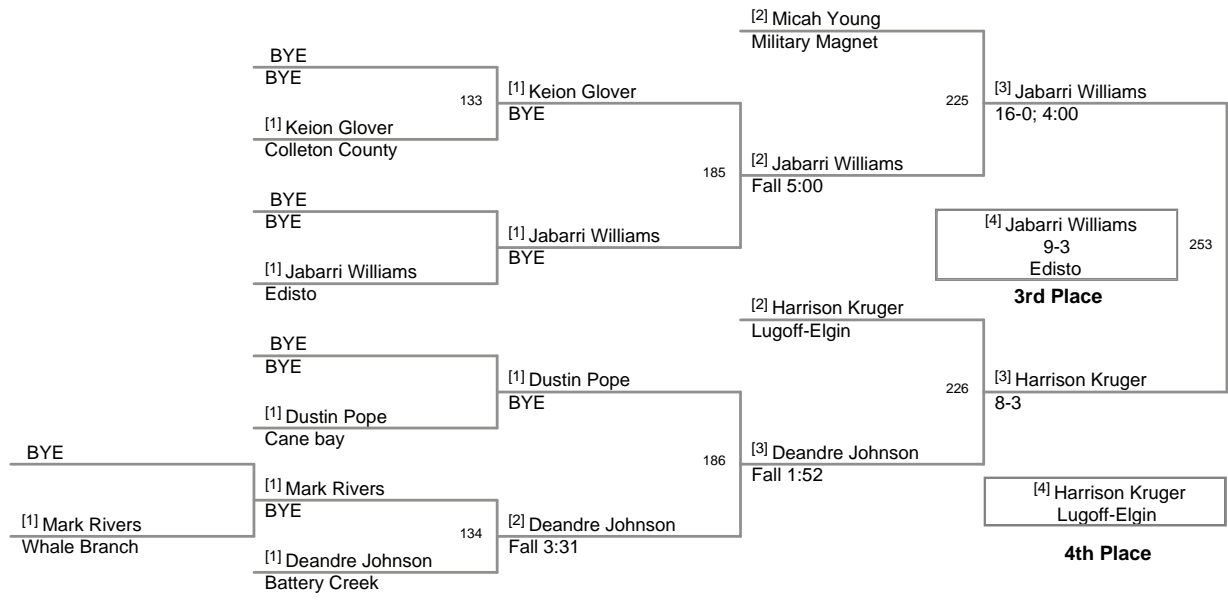

2011 Red Raider Invitational
HS

132 Lbs

2011 Red Raider Invitational
HS

138 Lbs

2011 Red Raider Invitational
HS

145 Lbs

2011 Red Raider Invitational
HS

152 Lbs