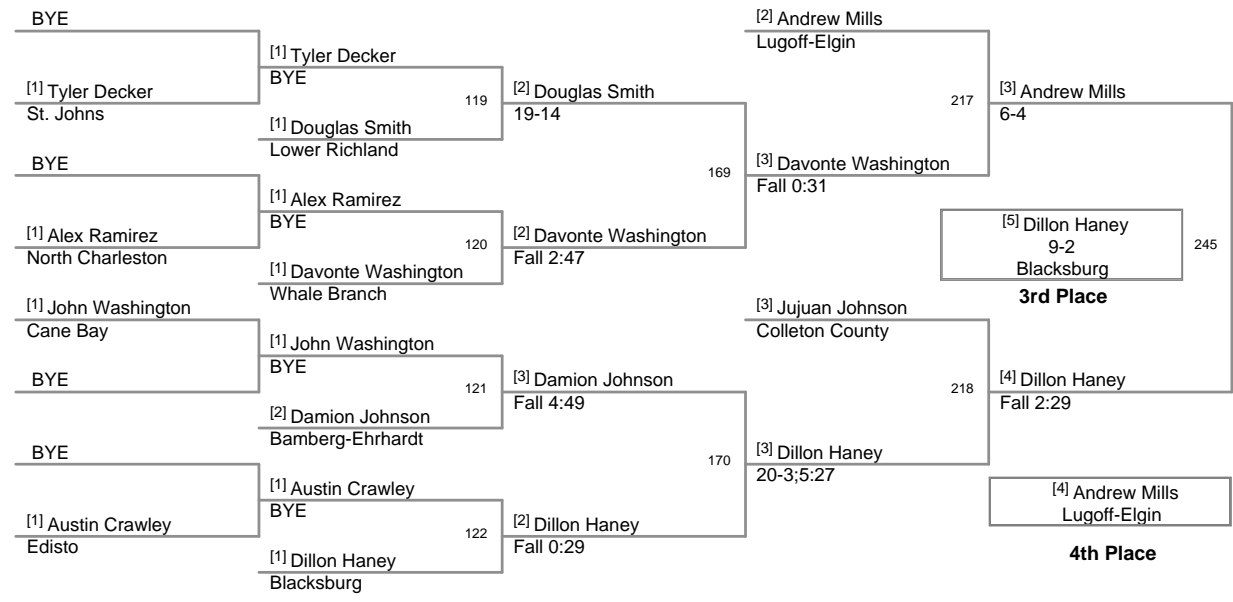

2011 Red Raider Invitational
HS

126 Lbs