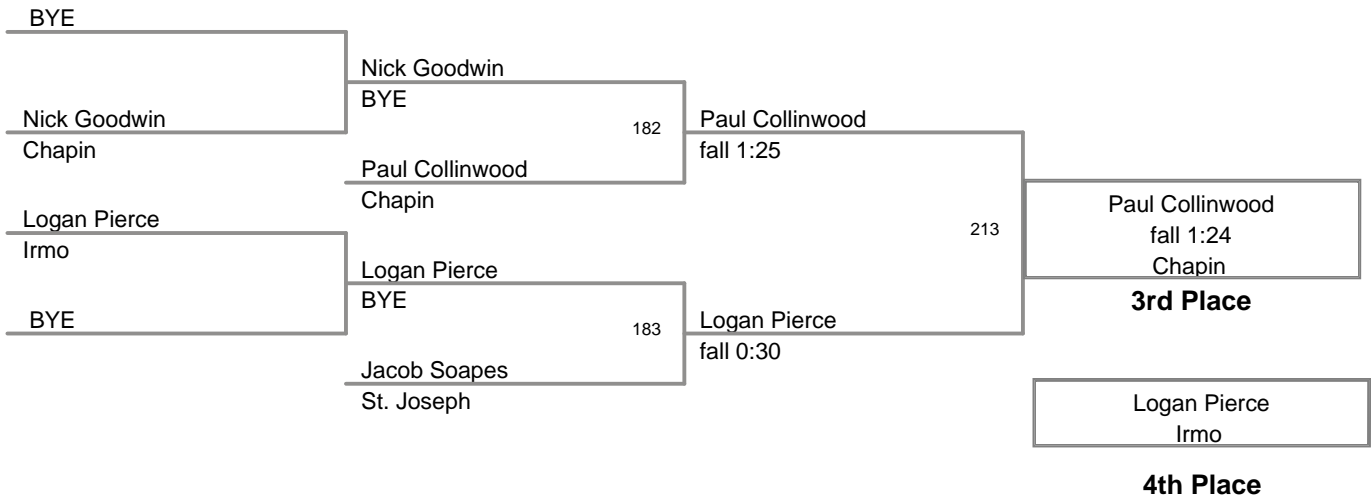

2011 Sting Classic MS
MS

85 Lbs

2011 Sting Classic MS
MS

90 Lbs

2011 Sting Classic MS
MS

95 Lbs

2011 Sting Classic MS
MS

100 Lbs