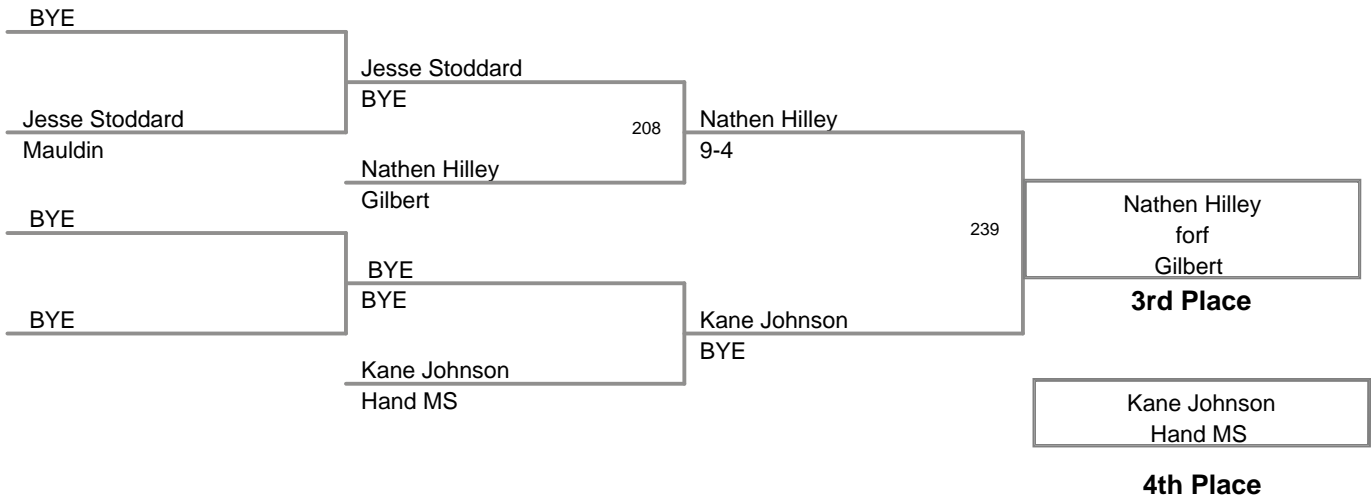

2011 Sting Classic MS
MS

160 Lbs

2011 Sting Classic MS
MS

170 Lbs

2011 Sting Classic MS
MS

185 Lbs

2011 Sting Classic MS
MS

275 Lbs