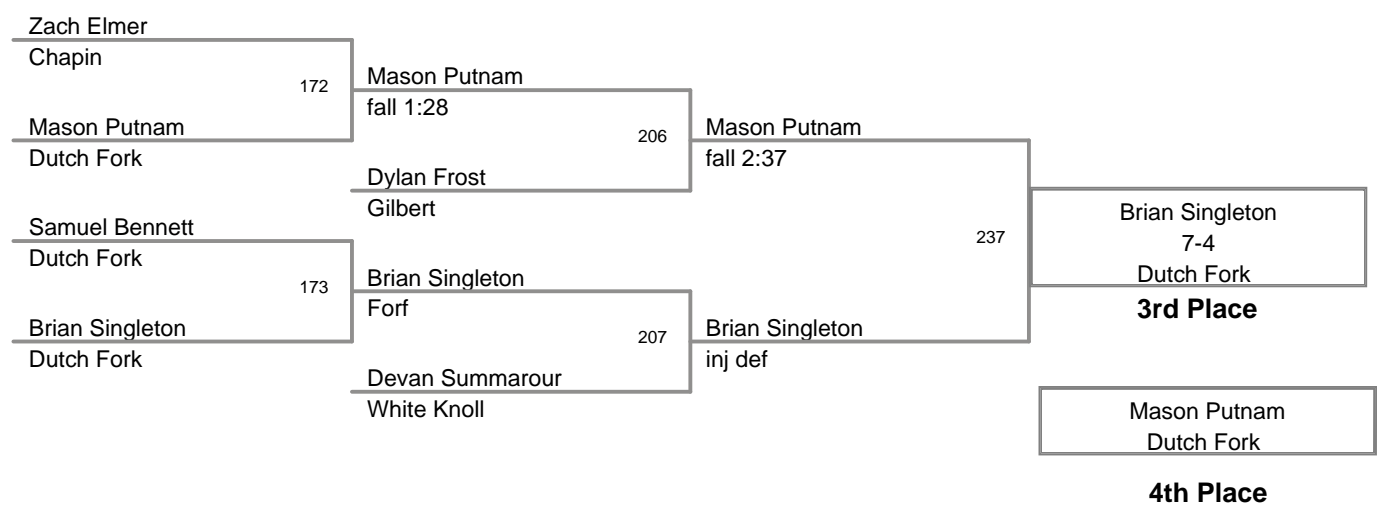

2011 Sting Classic MS
MS

170 Lbs