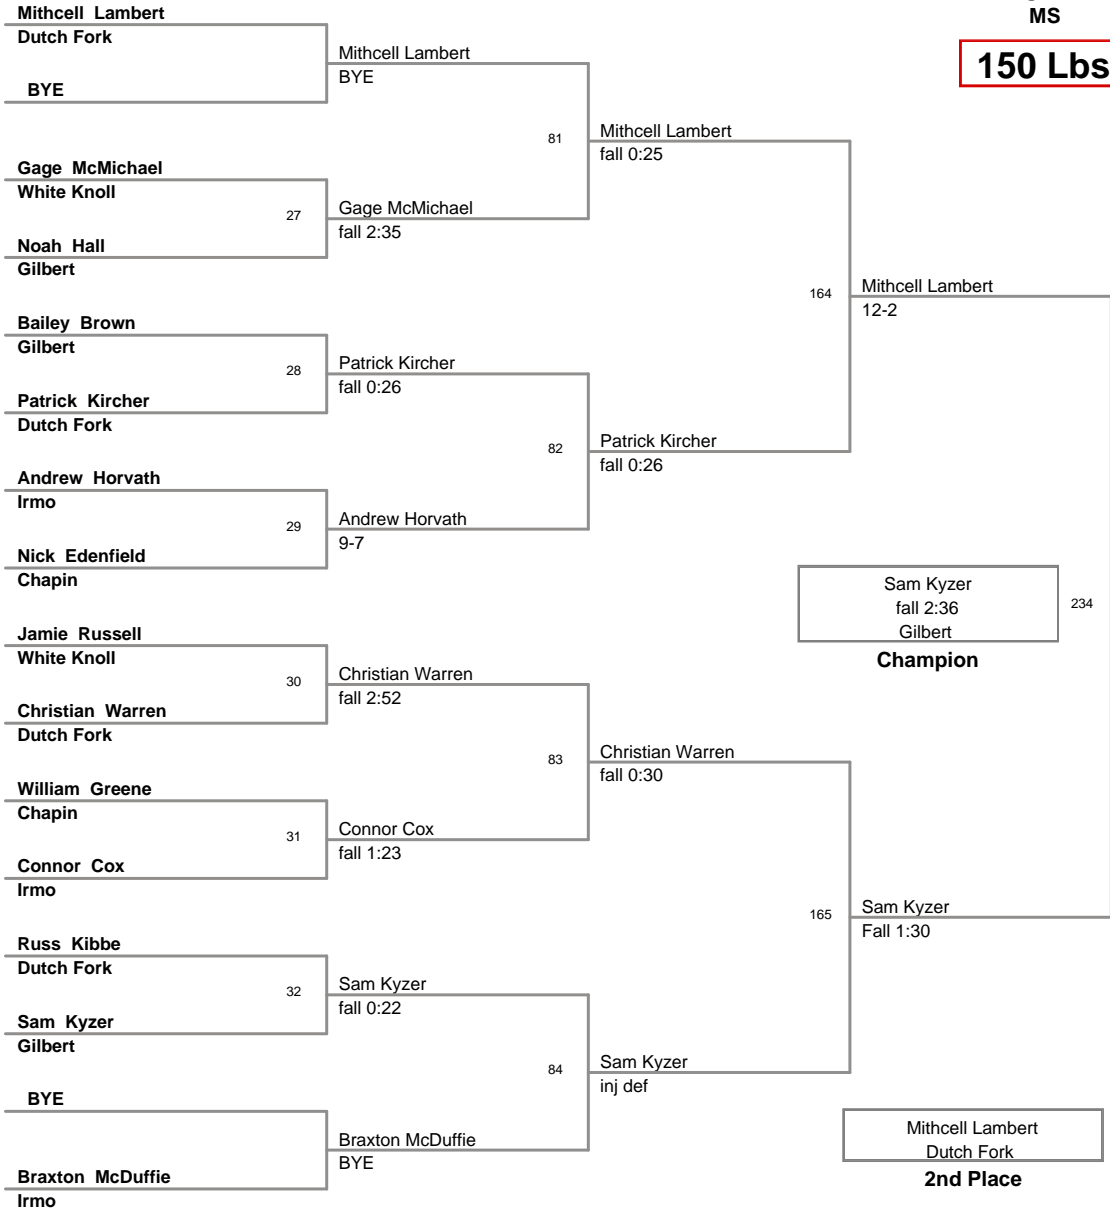

2011 Sting Classic MS
MS

125 Lbs

2011 Sting Classic MS
MS

132 Lbs

2011 Sting Classic MS
MS

140 Lbs

2011 Sting Classic MS
MS

150 Lbs