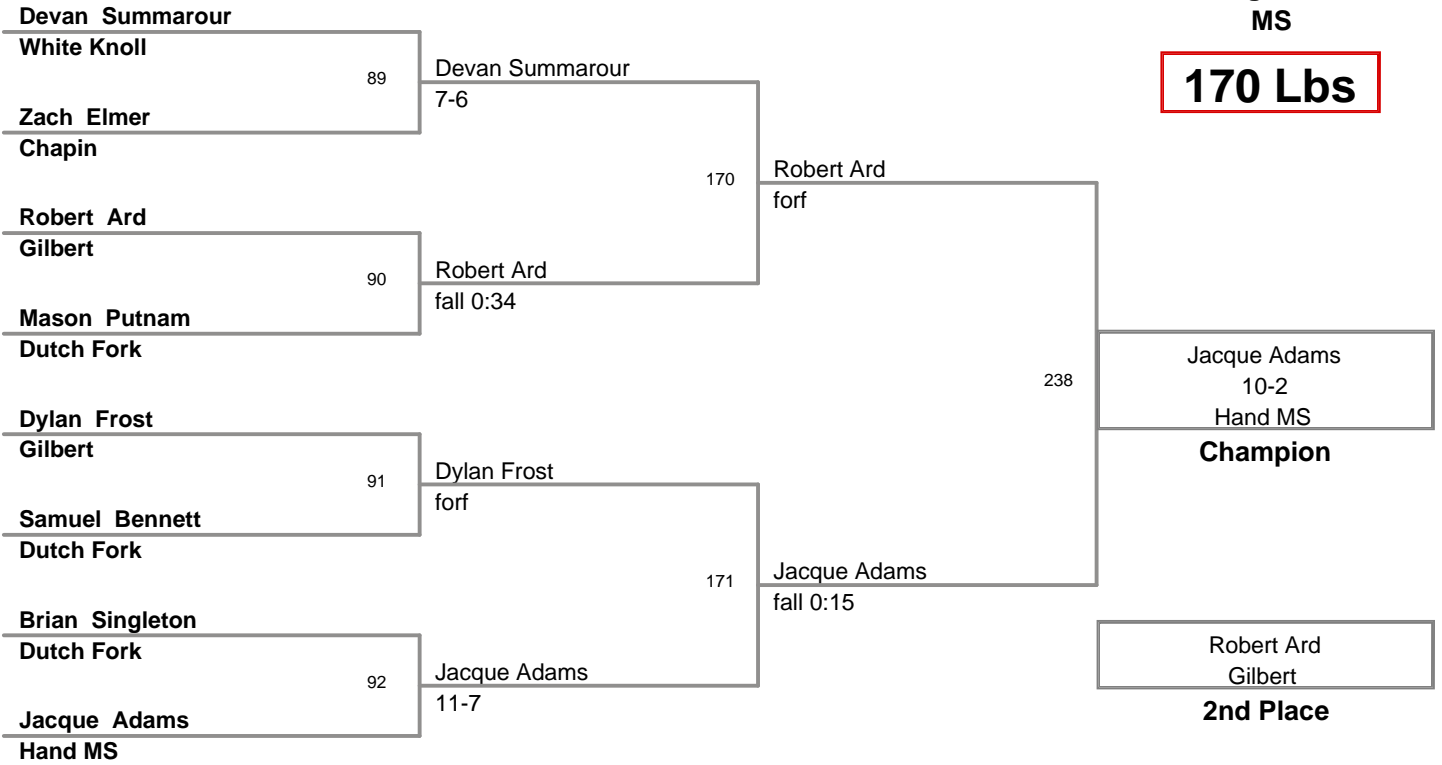

2011 Sting Classic MS
MS

170 Lbs