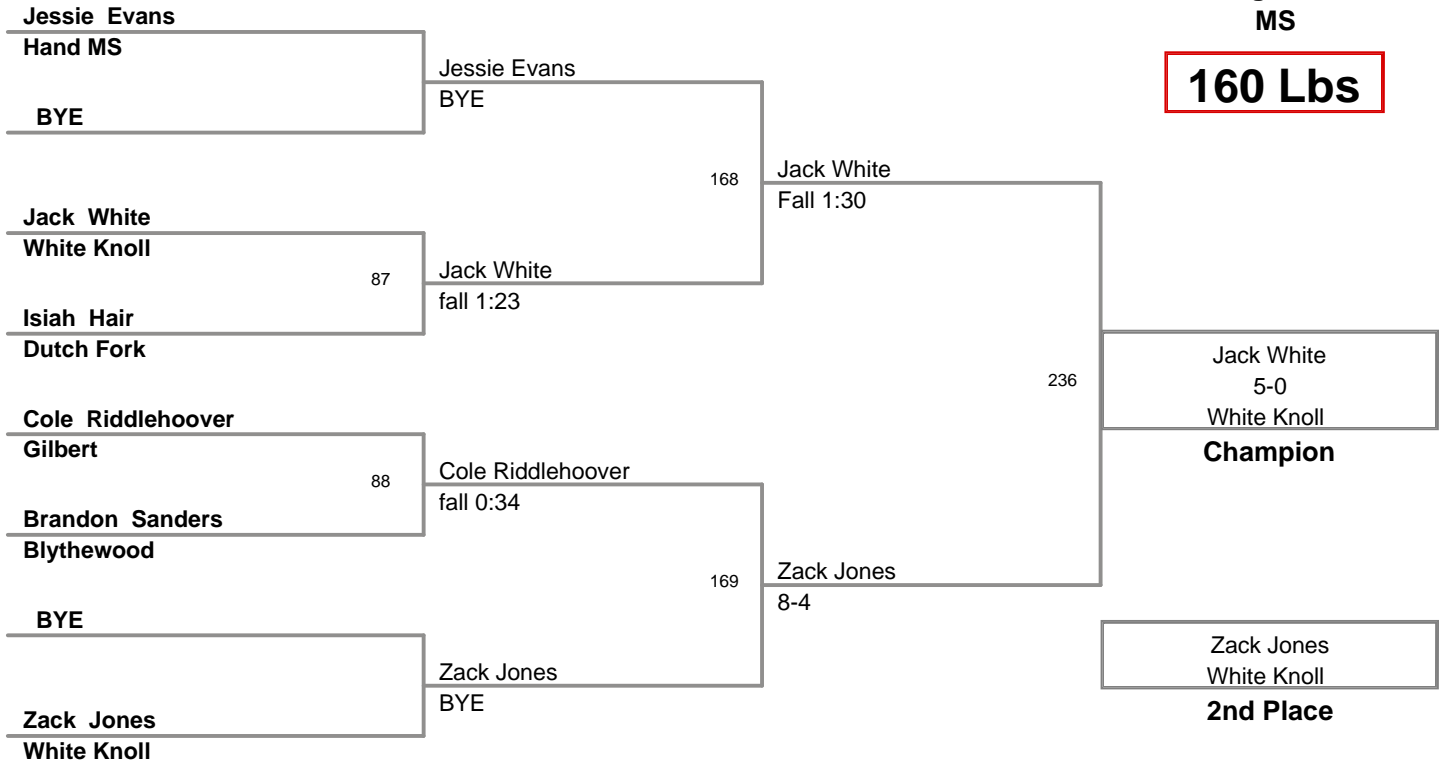

2011 Sting Classic MS
MS

160 Lbs