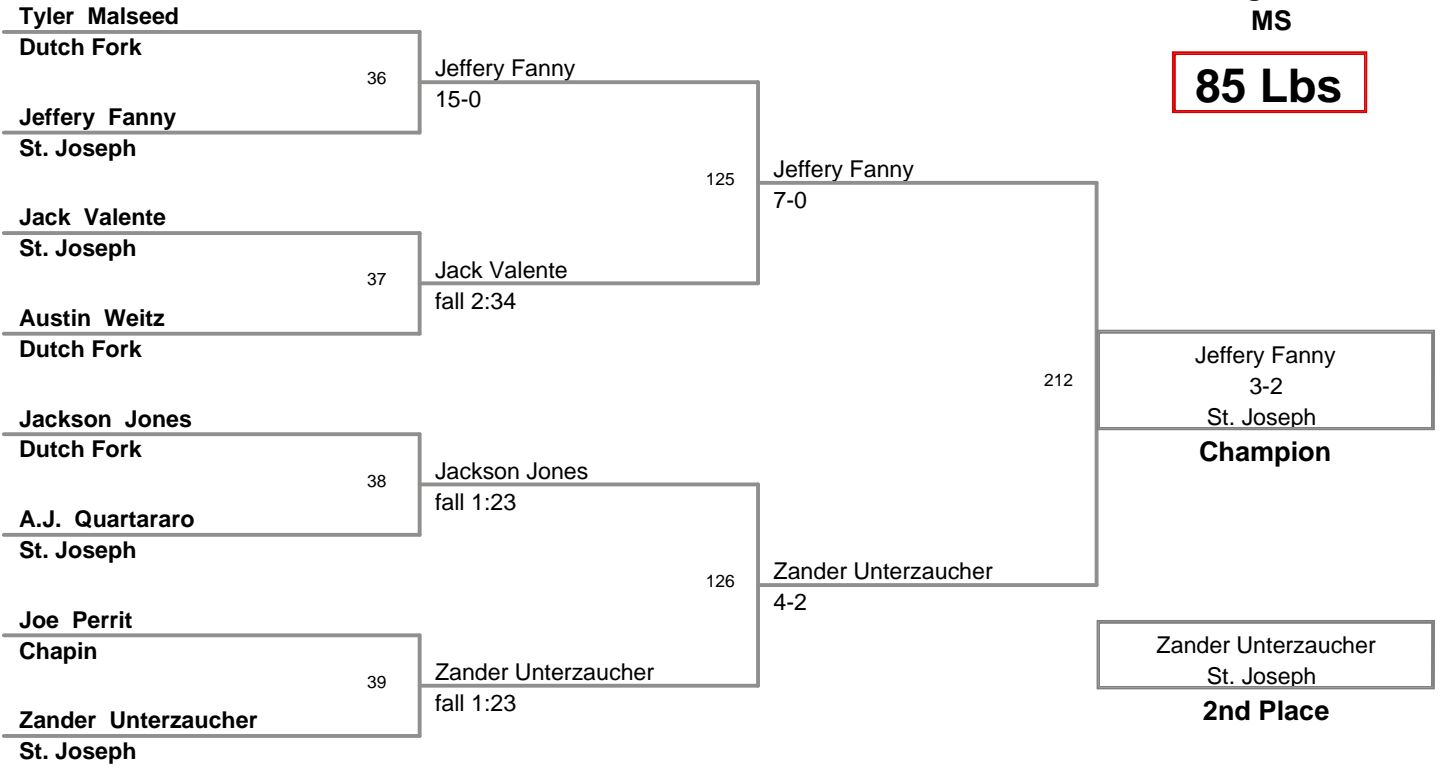

2011 Sting Classic MS
MS

85 Lbs

2011 Sting Classic MS
MS

90 Lbs

2011 Sting Classic MS
MS

95 Lbs

2011 Sting Classic MS
MS

100 Lbs