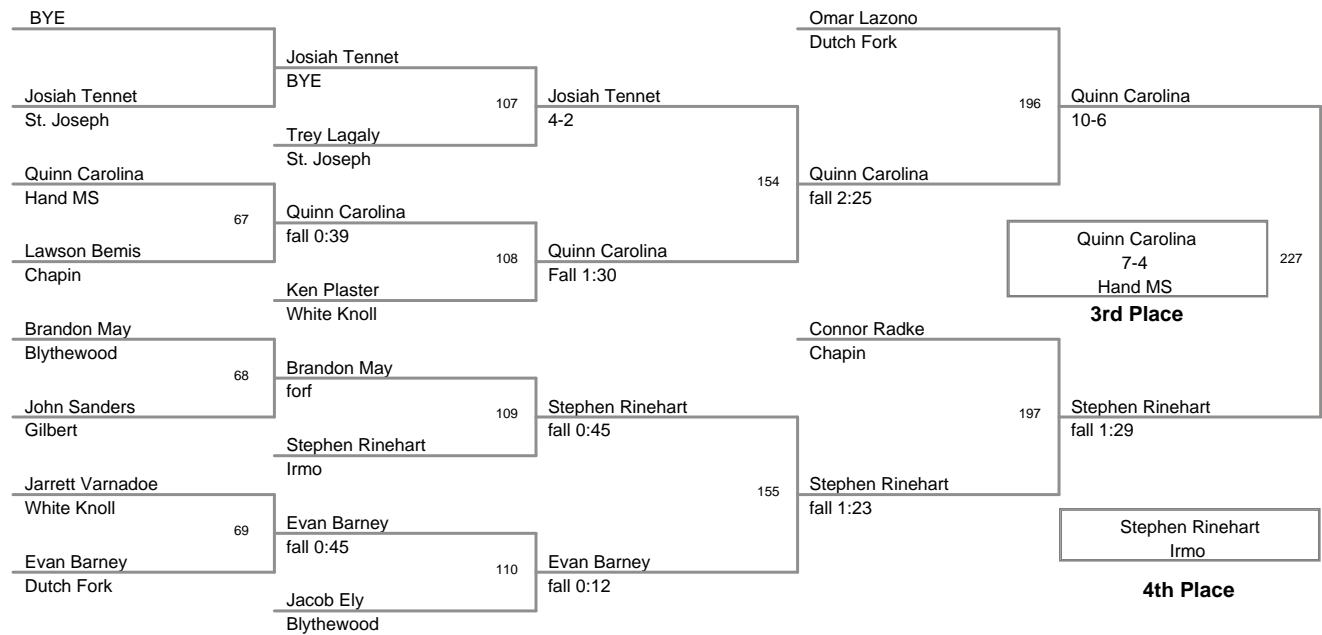

2011 Sting Classic MS
MS

125 Lbs