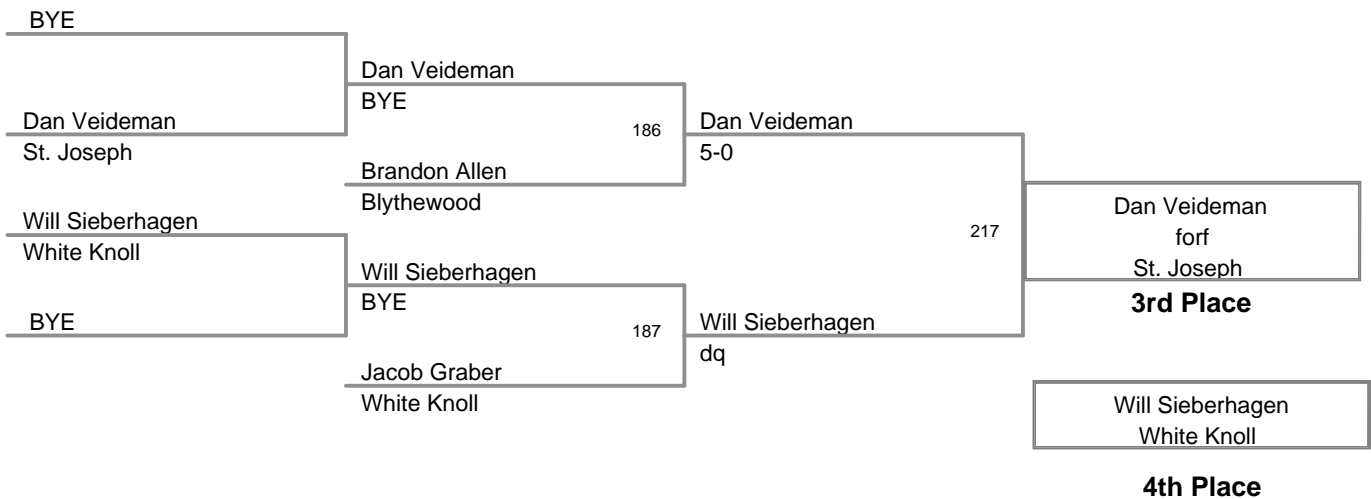

2011 Sting Classic MS
MS

85 Lbs

2011 Sting Classic MS
MS

90 Lbs

2011 Sting Classic MS
MS

95 Lbs

2011 Sting Classic MS
MS

100 Lbs