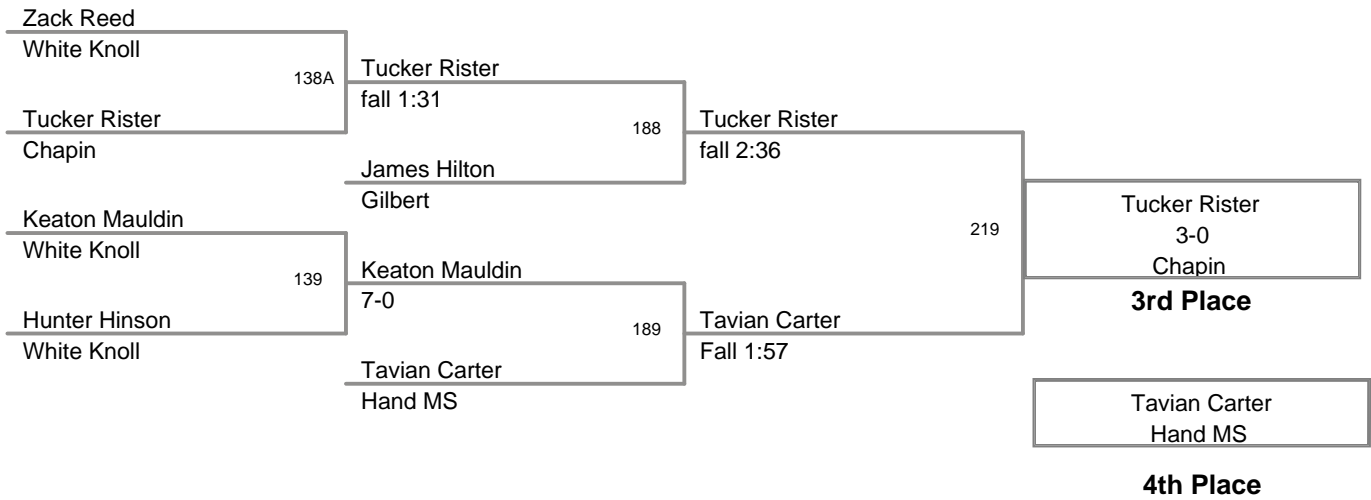

2011 Sting Classic MS
MS

105 Lbs