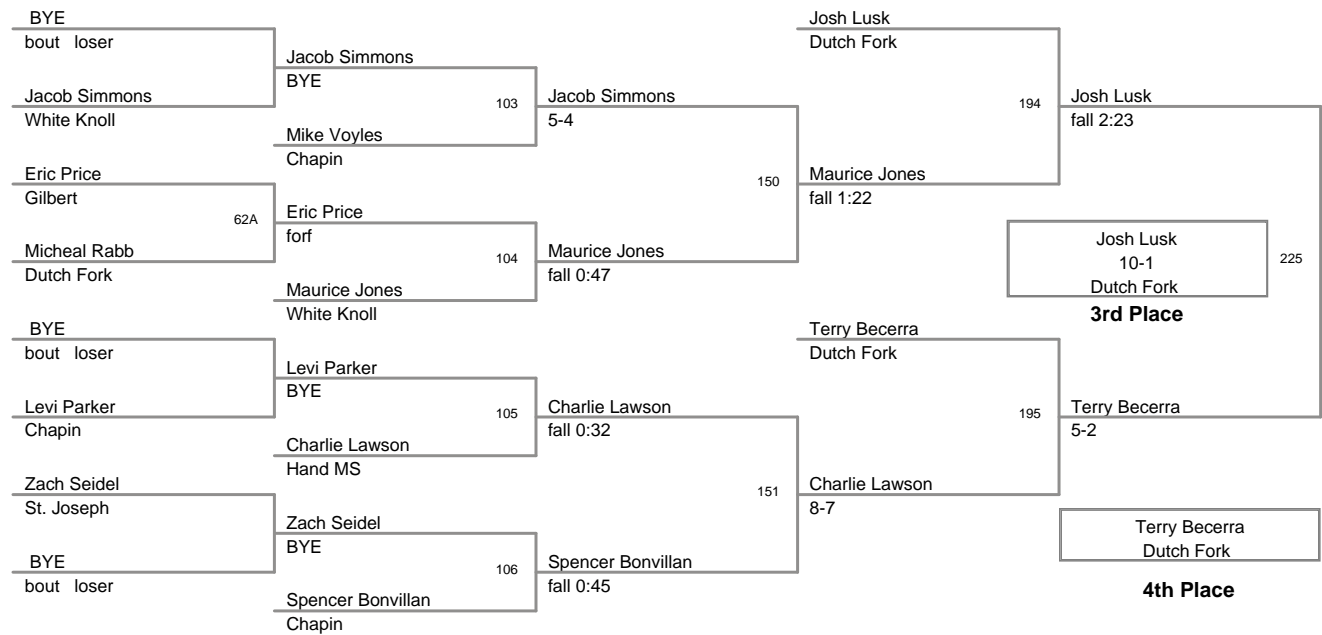

2011 Sting Classic MS
MS

105 Lbs

2011 Sting Classic MS
MS

110 Lbs

2011 Sting Classic MS
MS

115 Lbs

2011 Sting Classic MS
MS

120 Lbs