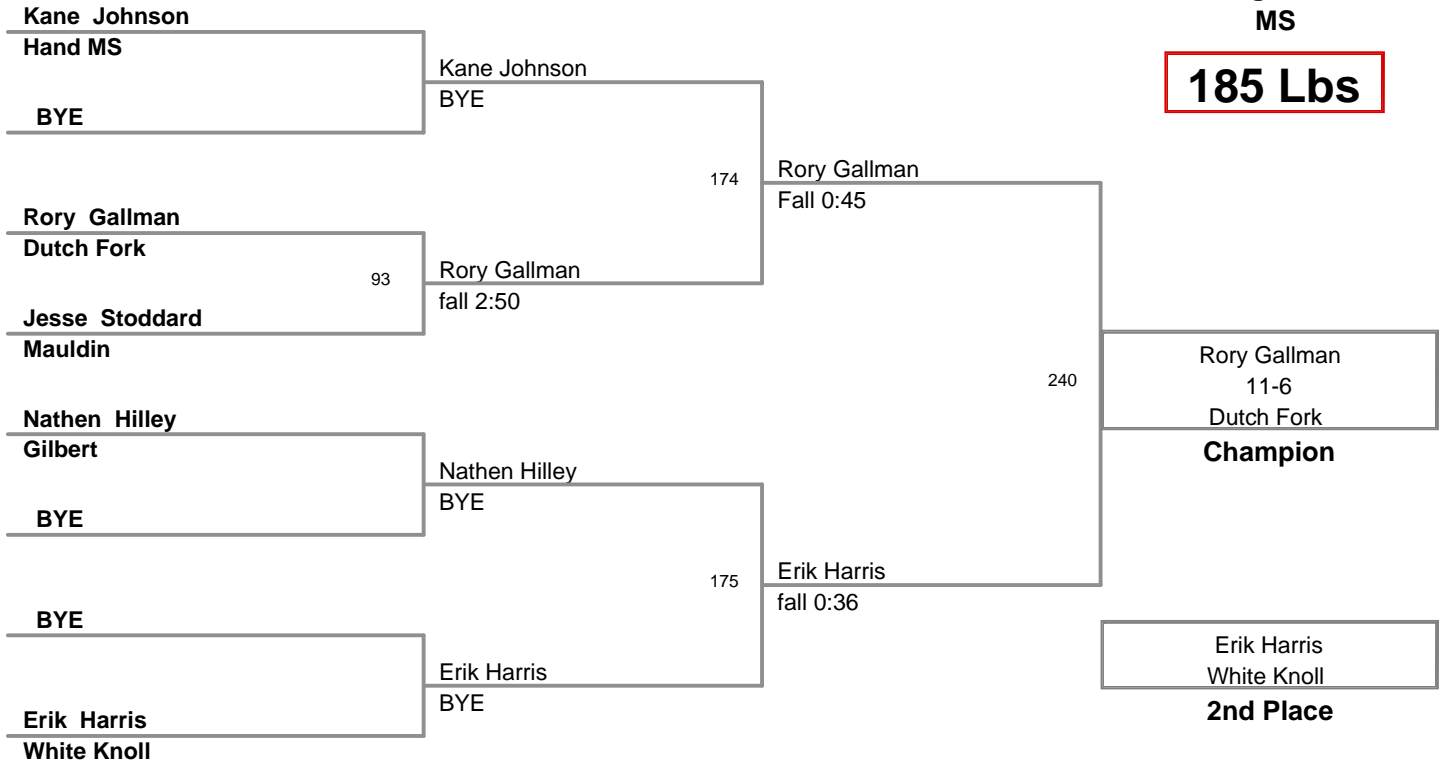

2011 Sting Classic MS
MS

160 Lbs

2011 Sting Classic MS
MS

170 Lbs

2011 Sting Classic MS
MS

185 Lbs

2011 Sting Classic MS
MS

275 Lbs