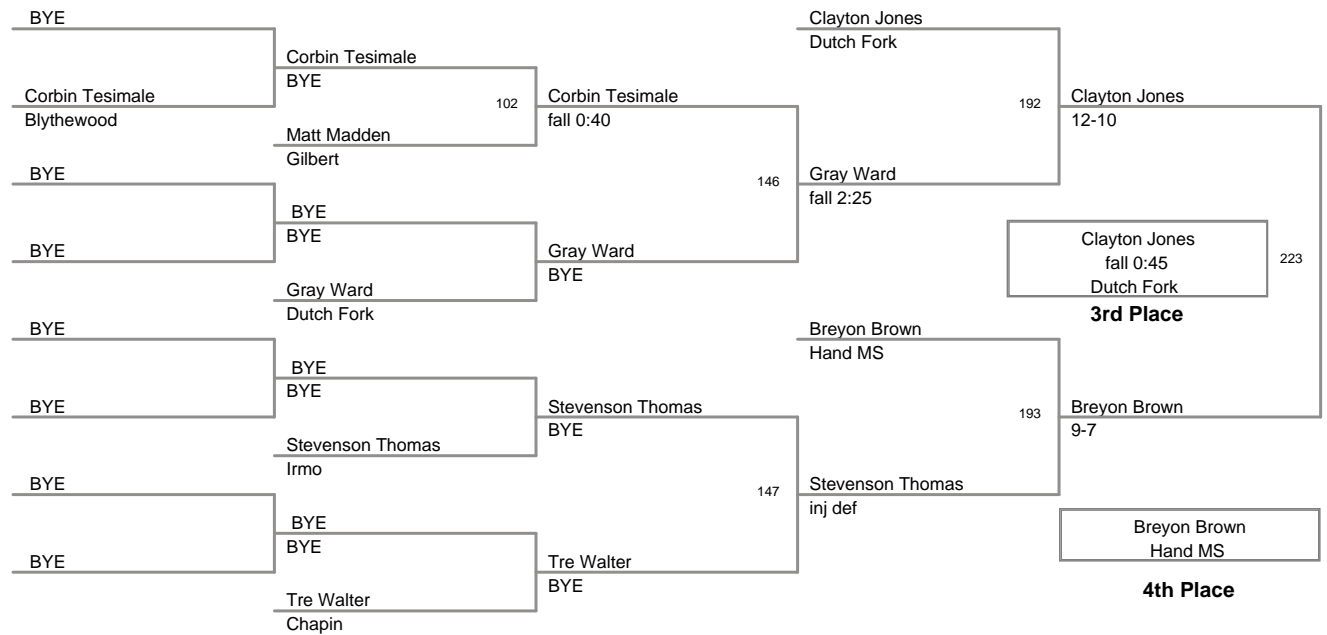

2011 Sting Classic MS
MS

105 Lbs

2011 Sting Classic MS
MS

110 Lbs

2011 Sting Classic MS
MS

115 Lbs

2011 Sting Classic MS
MS

120 Lbs