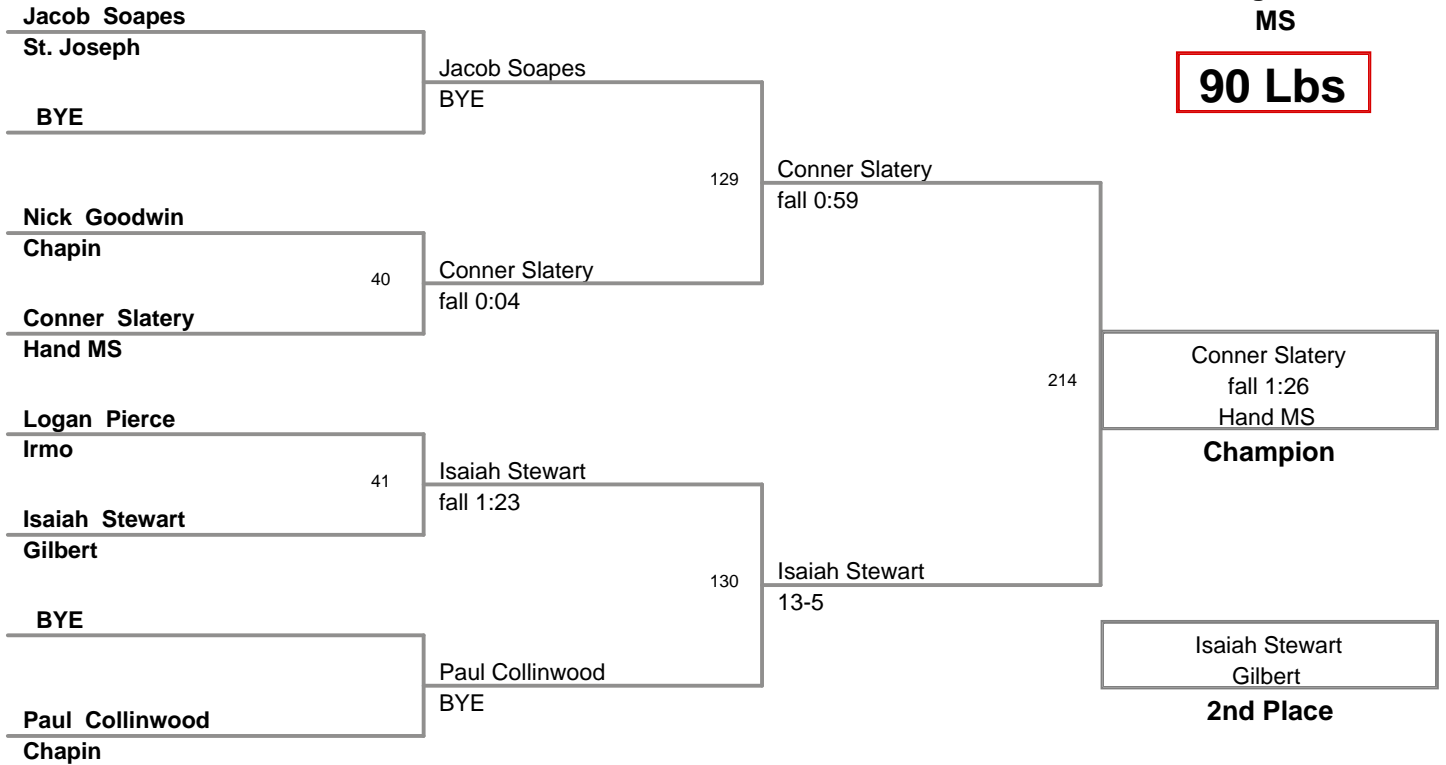

2011 Sting Classic MS
MS

85 Lbs

2011 Sting Classic MS
MS

90 Lbs

2011 Sting Classic MS
MS

95 Lbs

2011 Sting Classic MS
MS

100 Lbs

2011 Sting Classic MS
MS

105 Lbs

2011 Sting Classic MS
MS

110 Lbs

2011 Sting Classic MS
MS

115 Lbs

2011 Sting Classic MS
MS

120 Lbs