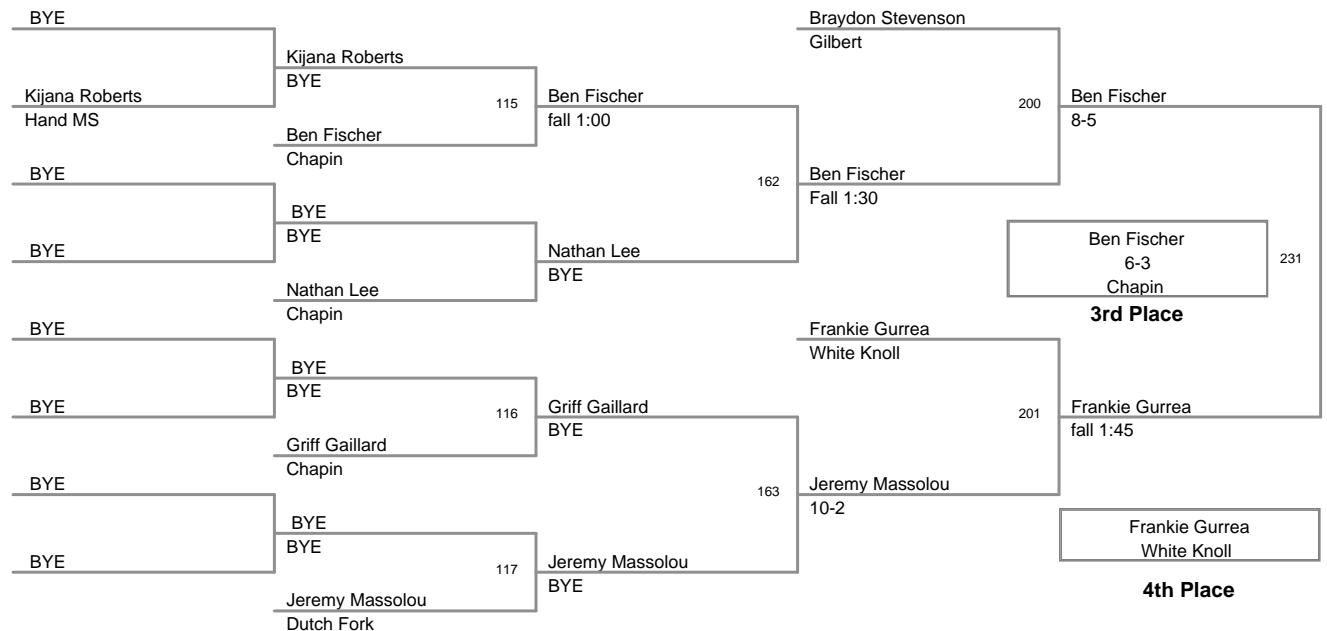

2011 Sting Classic MS
MS

125 Lbs

2011 Sting Classic MS
MS

132 Lbs

2011 Sting Classic MS
MS

140 Lbs

2011 Sting Classic MS
MS

150 Lbs