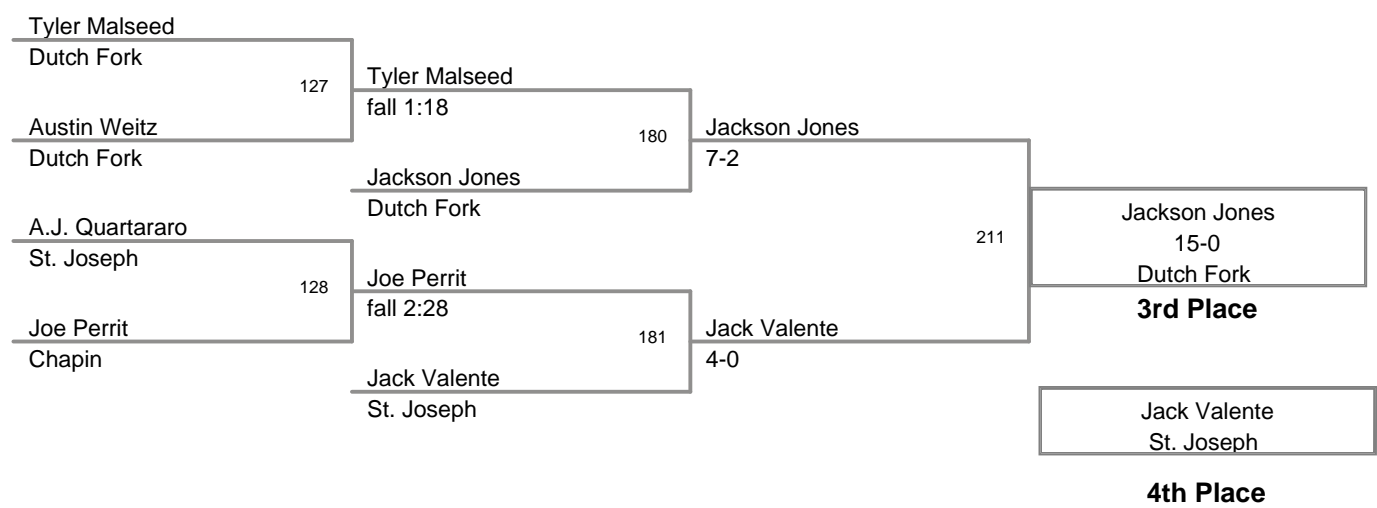

2011 Sting Classic MS
MS

85 Lbs

2011 Sting Classic MS
MS

90 Lbs

2011 Sting Classic MS
MS

95 Lbs

2011 Sting Classic MS
MS

100 Lbs