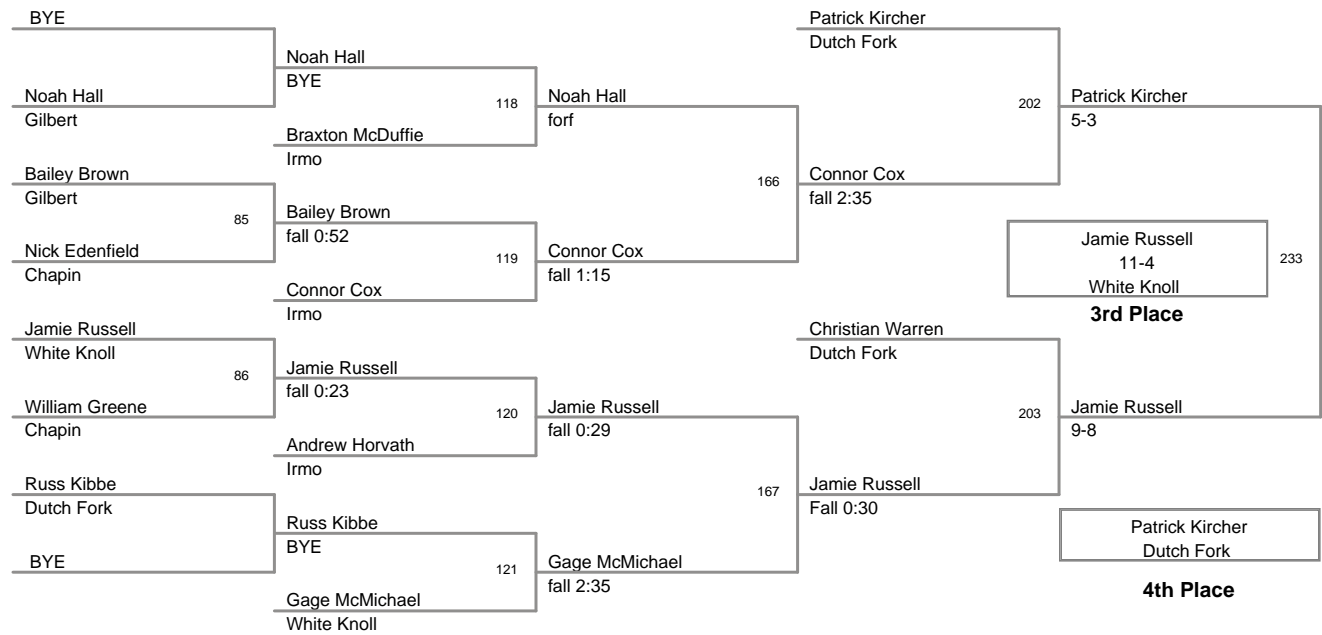

2011 Sting Classic MS
MS

125 Lbs

2011 Sting Classic MS
MS

132 Lbs

2011 Sting Classic MS
MS

140 Lbs

2011 Sting Classic MS
MS

150 Lbs