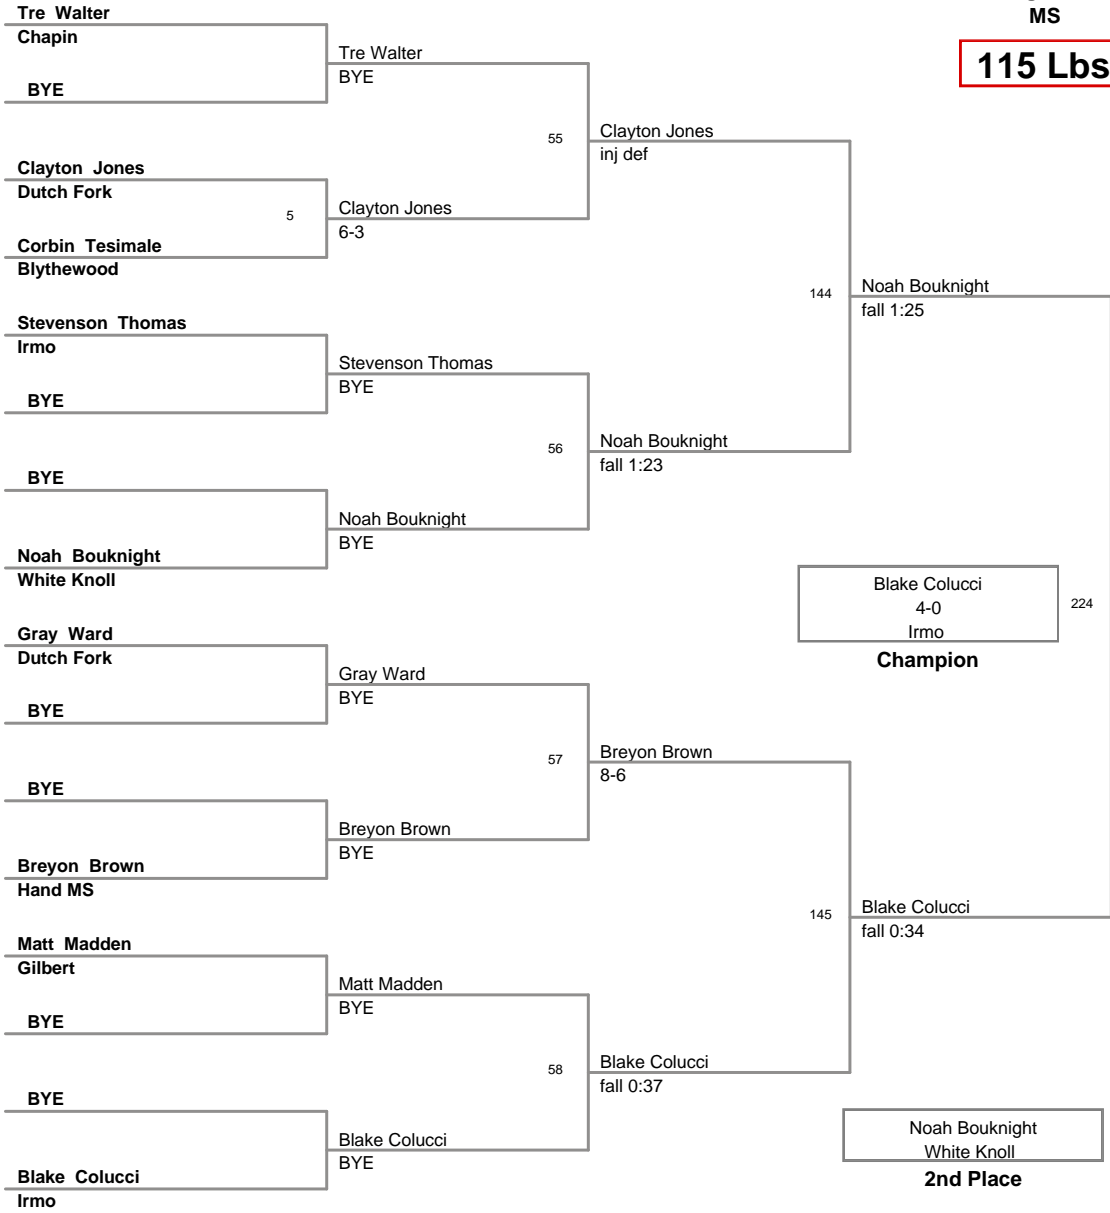

2011 Sting Classic MS
MS

105 Lbs

2011 Sting Classic MS
MS

110 Lbs

2011 Sting Classic MS
MS

115 Lbs

2011 Sting Classic MS
MS

120 Lbs