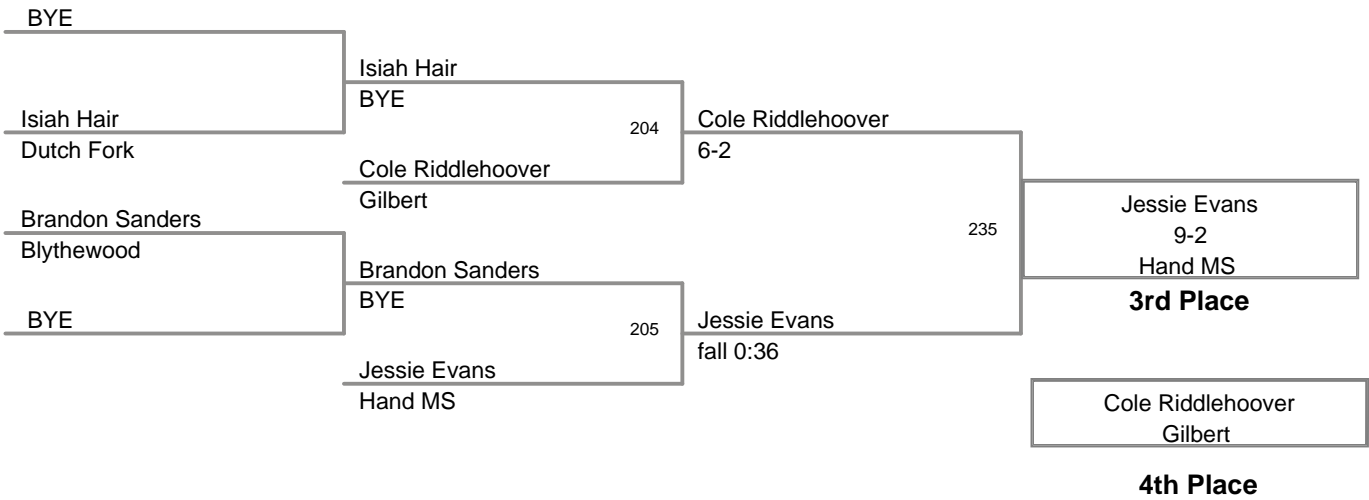

2011 Sting Classic MS
MS

160 Lbs