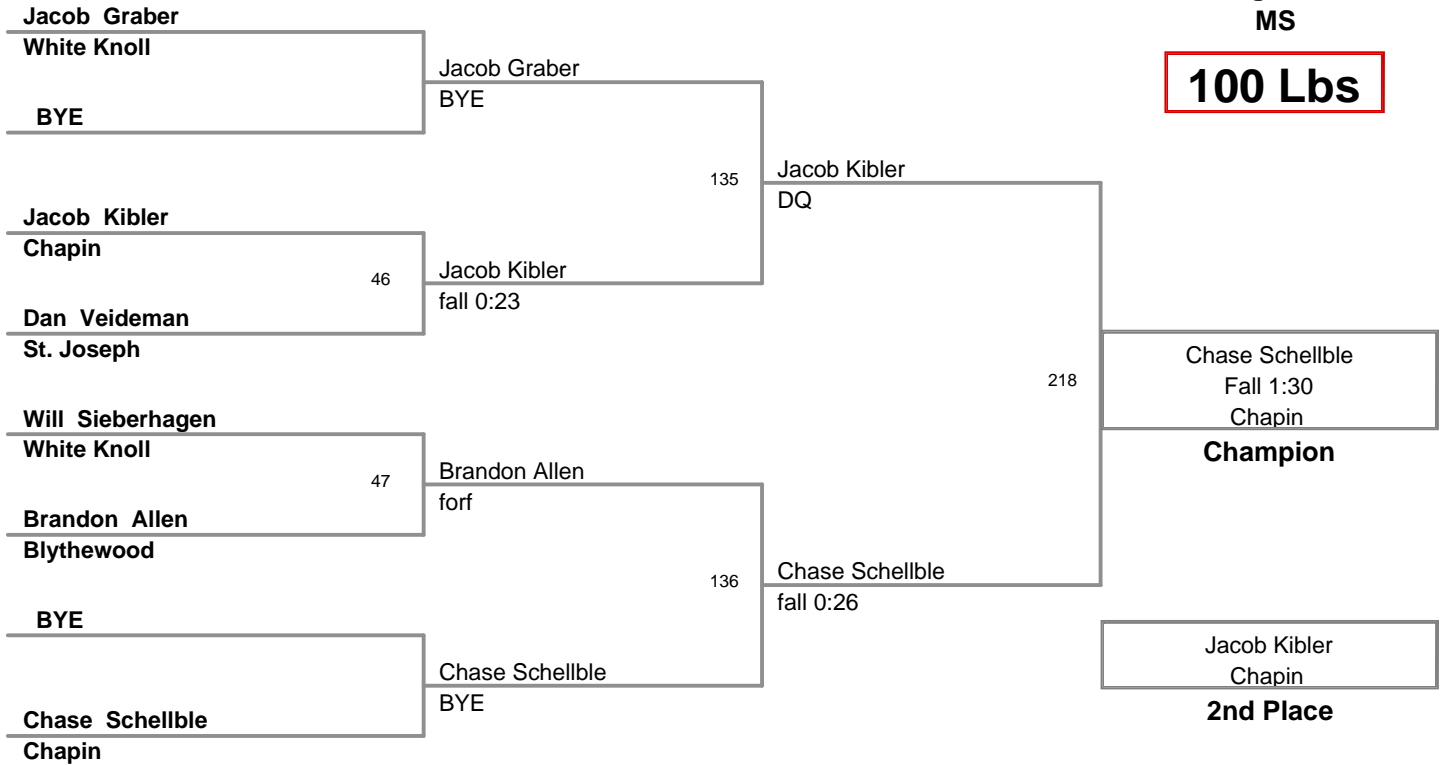

2011 Sting Classic MS
MS

85 Lbs

2011 Sting Classic MS
MS

90 Lbs

2011 Sting Classic MS
MS

95 Lbs

2011 Sting Classic MS
MS

100 Lbs

2011 Sting Classic MS
MS

105 Lbs

2011 Sting Classic MS
MS

110 Lbs

2011 Sting Classic MS
MS

115 Lbs

2011 Sting Classic MS
MS

120 Lbs