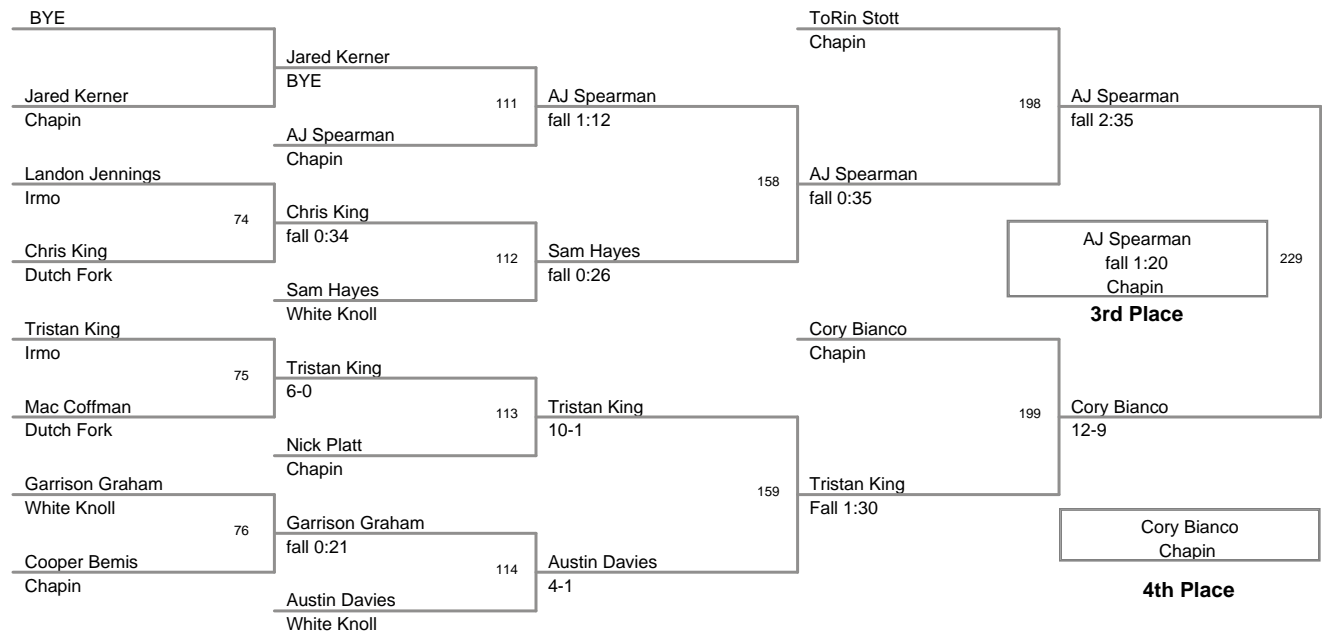

2011 Sting Classic MS
MS

132 Lbs