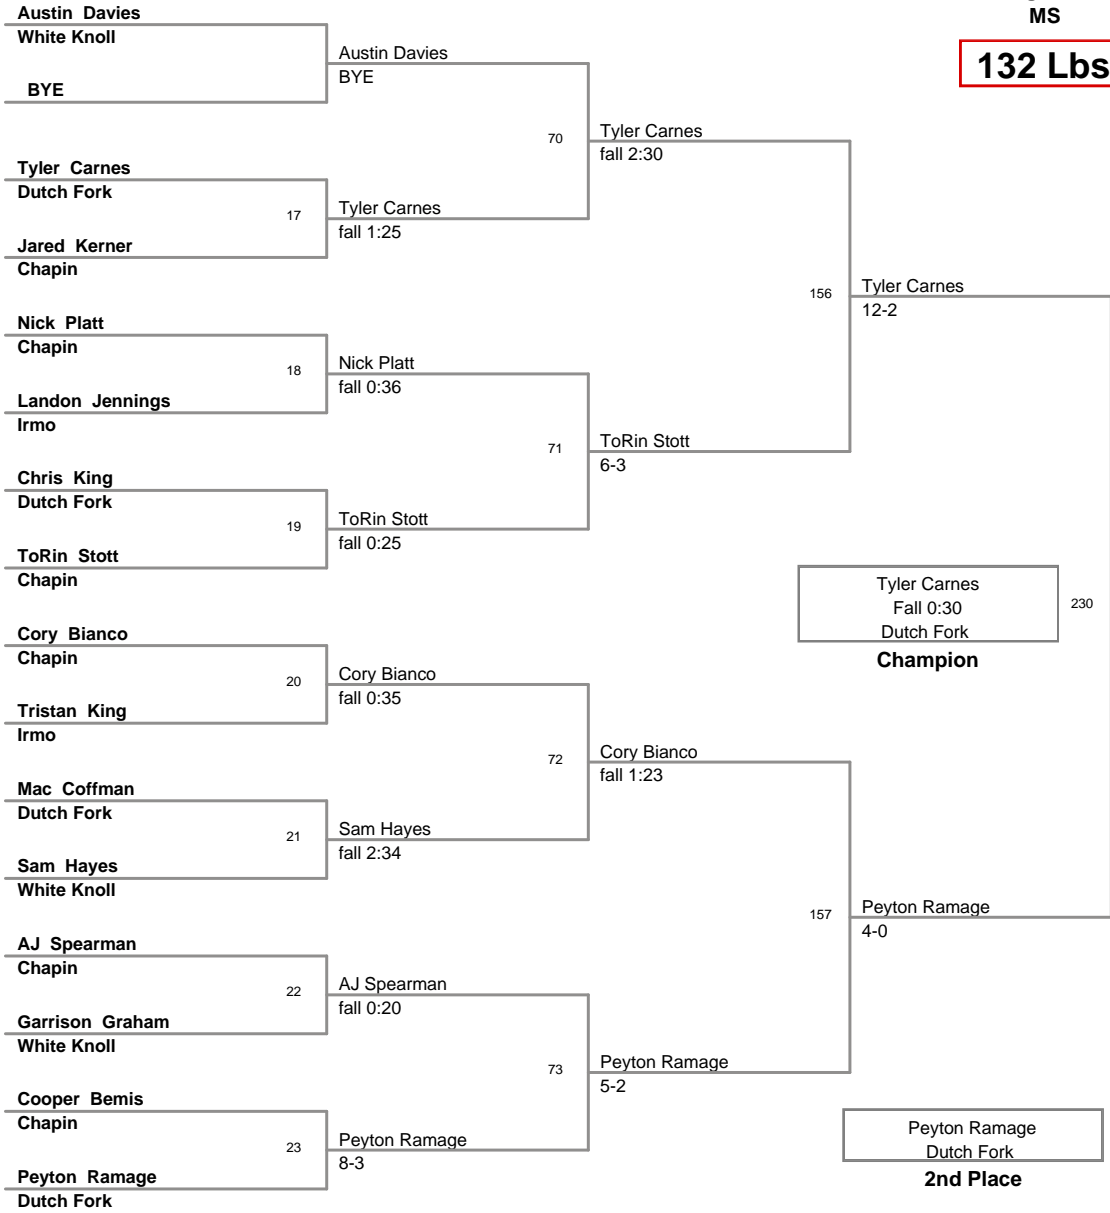

2011 Sting Classic MS
MS

132 Lbs