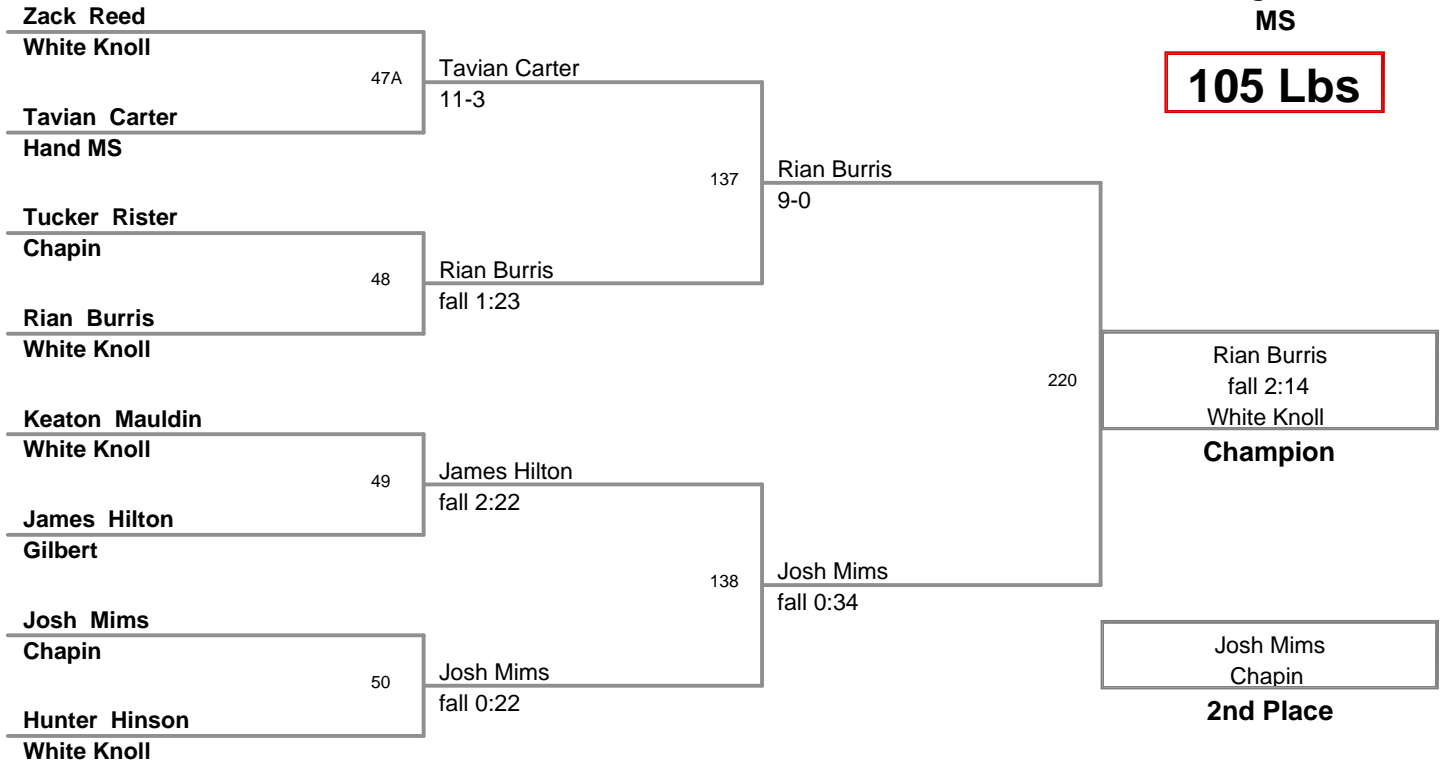

2011 Sting Classic MS
MS

105 Lbs