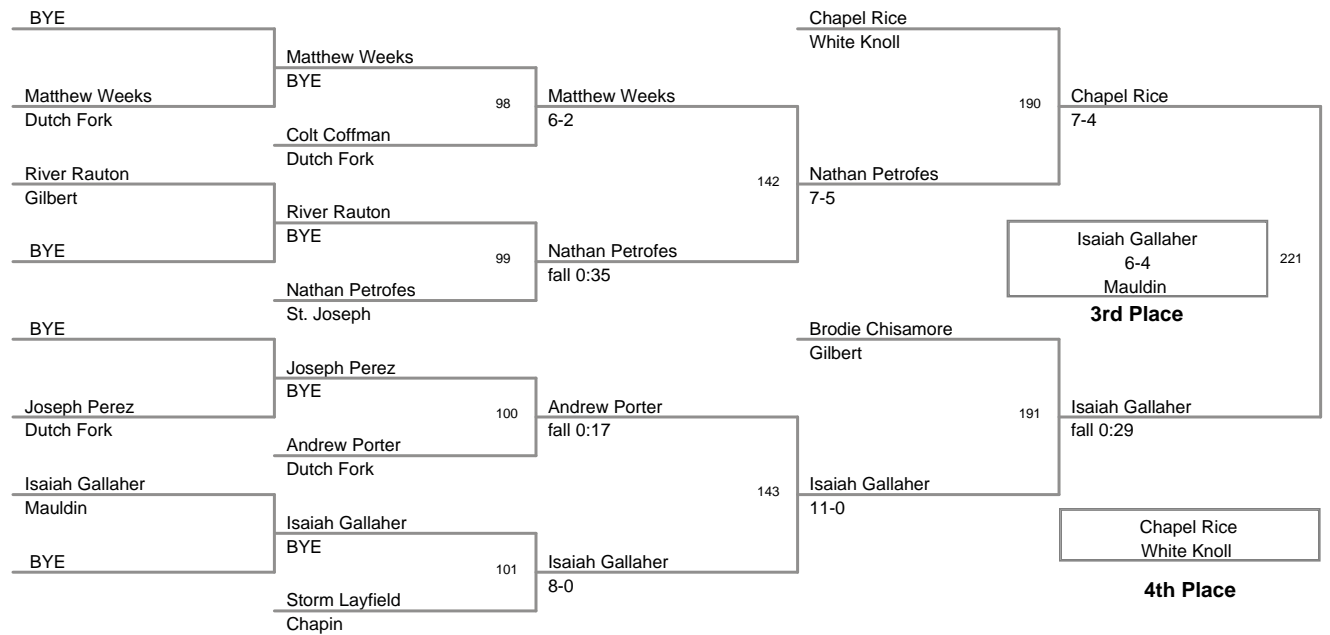

2011 Sting Classic MS
MS

110 Lbs