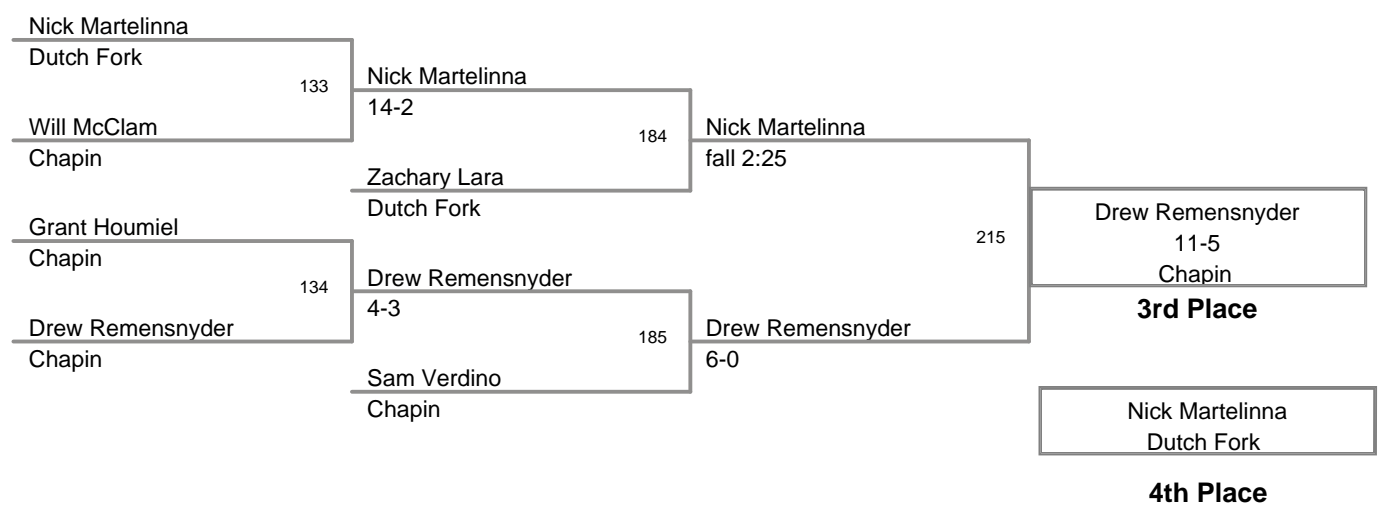

2011 Sting Classic MS
MS

85 Lbs

2011 Sting Classic MS
MS

90 Lbs

2011 Sting Classic MS
MS

95 Lbs

2011 Sting Classic MS
MS

100 Lbs

2011 Sting Classic MS
MS

105 Lbs

2011 Sting Classic MS
MS

110 Lbs

2011 Sting Classic MS
MS

115 Lbs

2011 Sting Classic MS
MS

120 Lbs